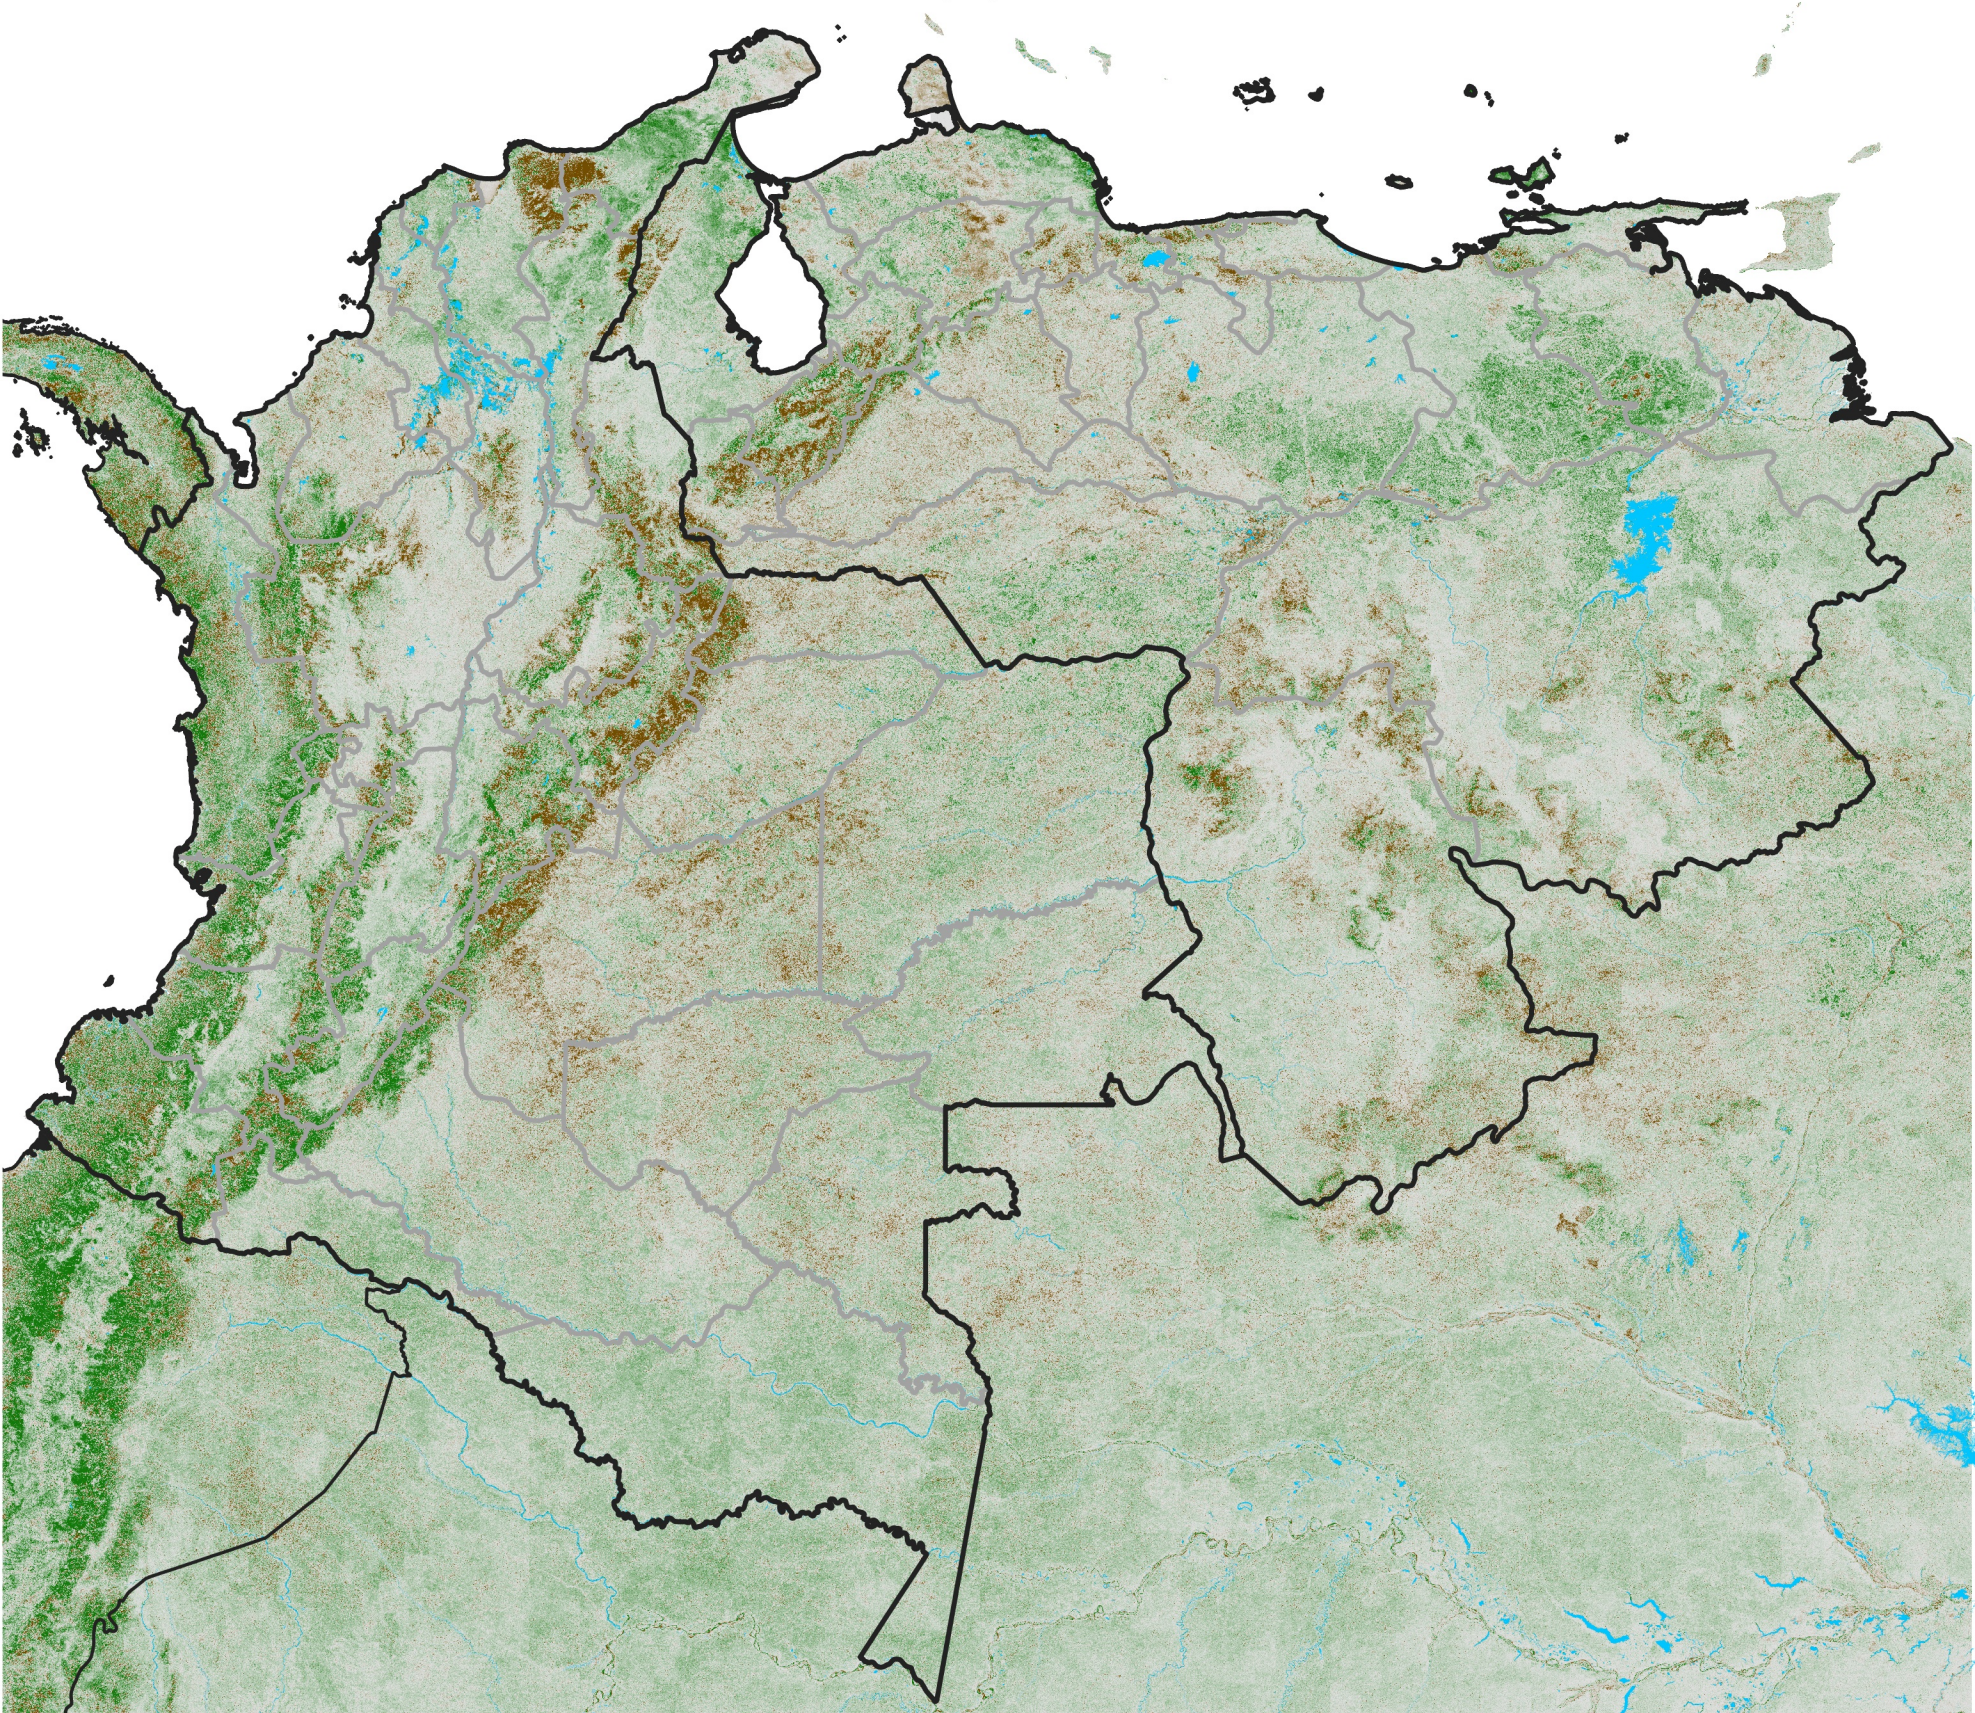

Colombia Venezuela NDVI Anomaly

2017 minus mean (2003 - 2022)

Period 21 / July 21 - 31, 2017

NDVI Anomaly

< -0.3 -0.2 -0.1 -0.05 0.05 0.1 0.2 > 0.3

Negative

No Difference

Positive