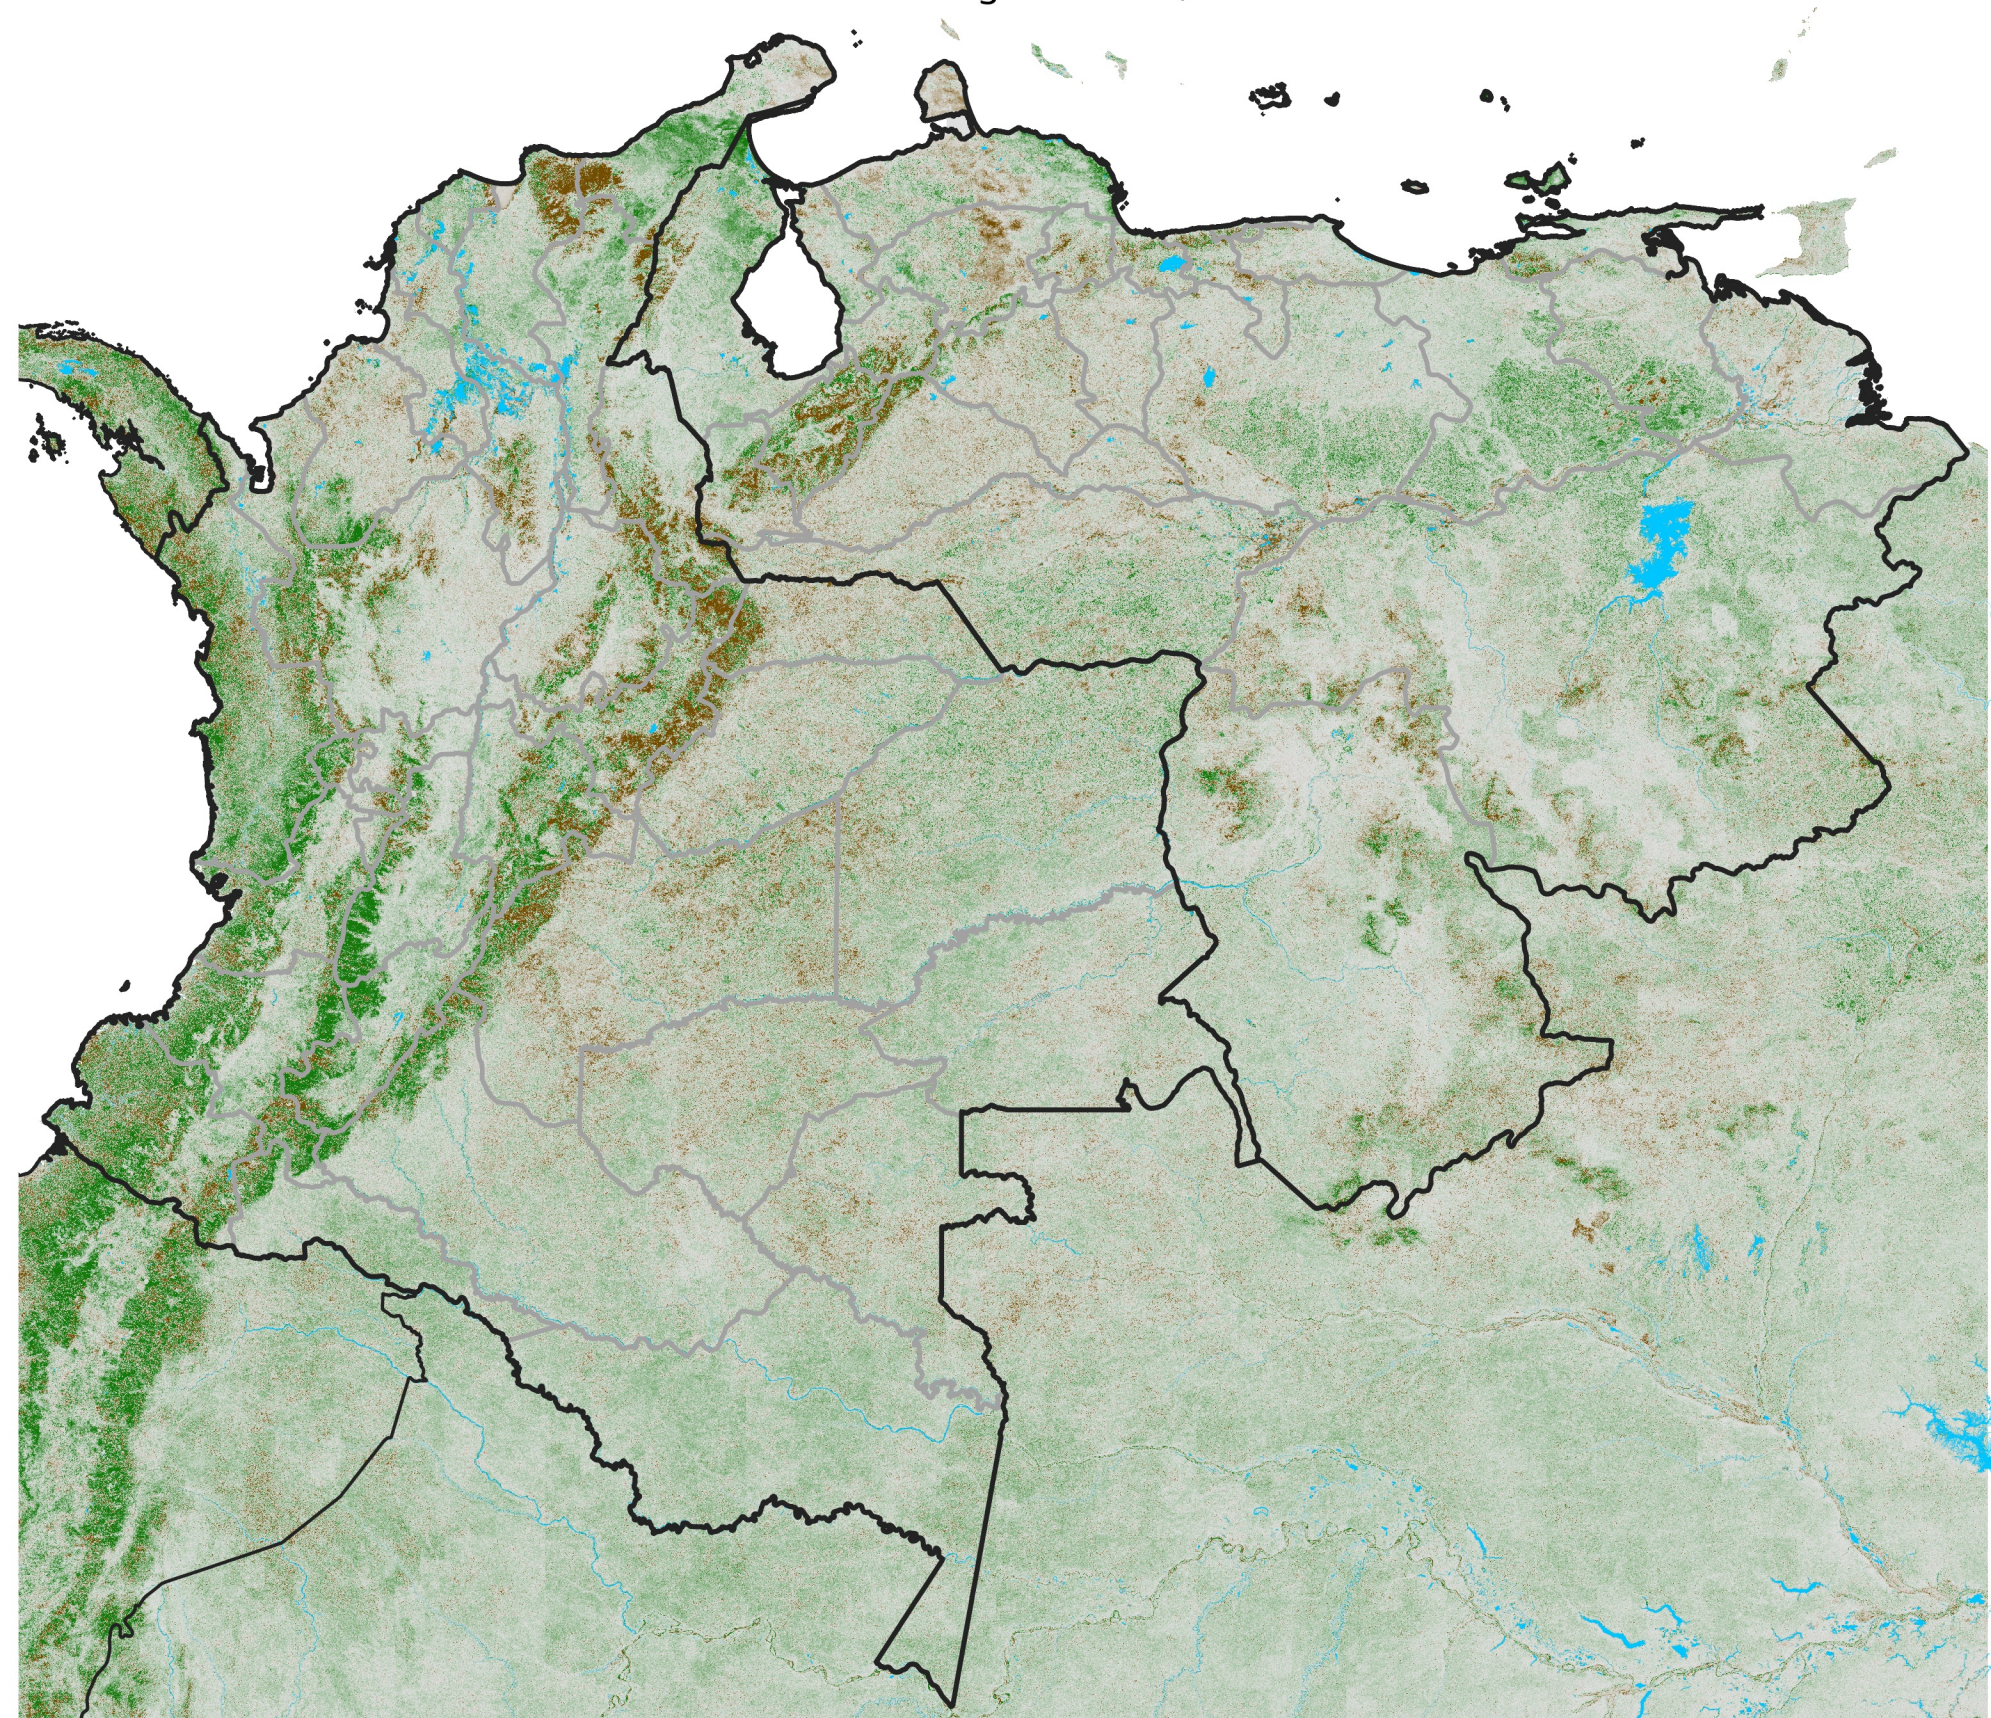

Colombia Venezuela NDVI Anomaly

2017 minus mean (2003 - 2022)

Period 22 / August 01 - 10, 2017

NDVI Anomaly

< -0.3 -0.2 -0.1 -0.05 0.05 0.1 0.2 > 0.3

Negative

No Difference

Positive