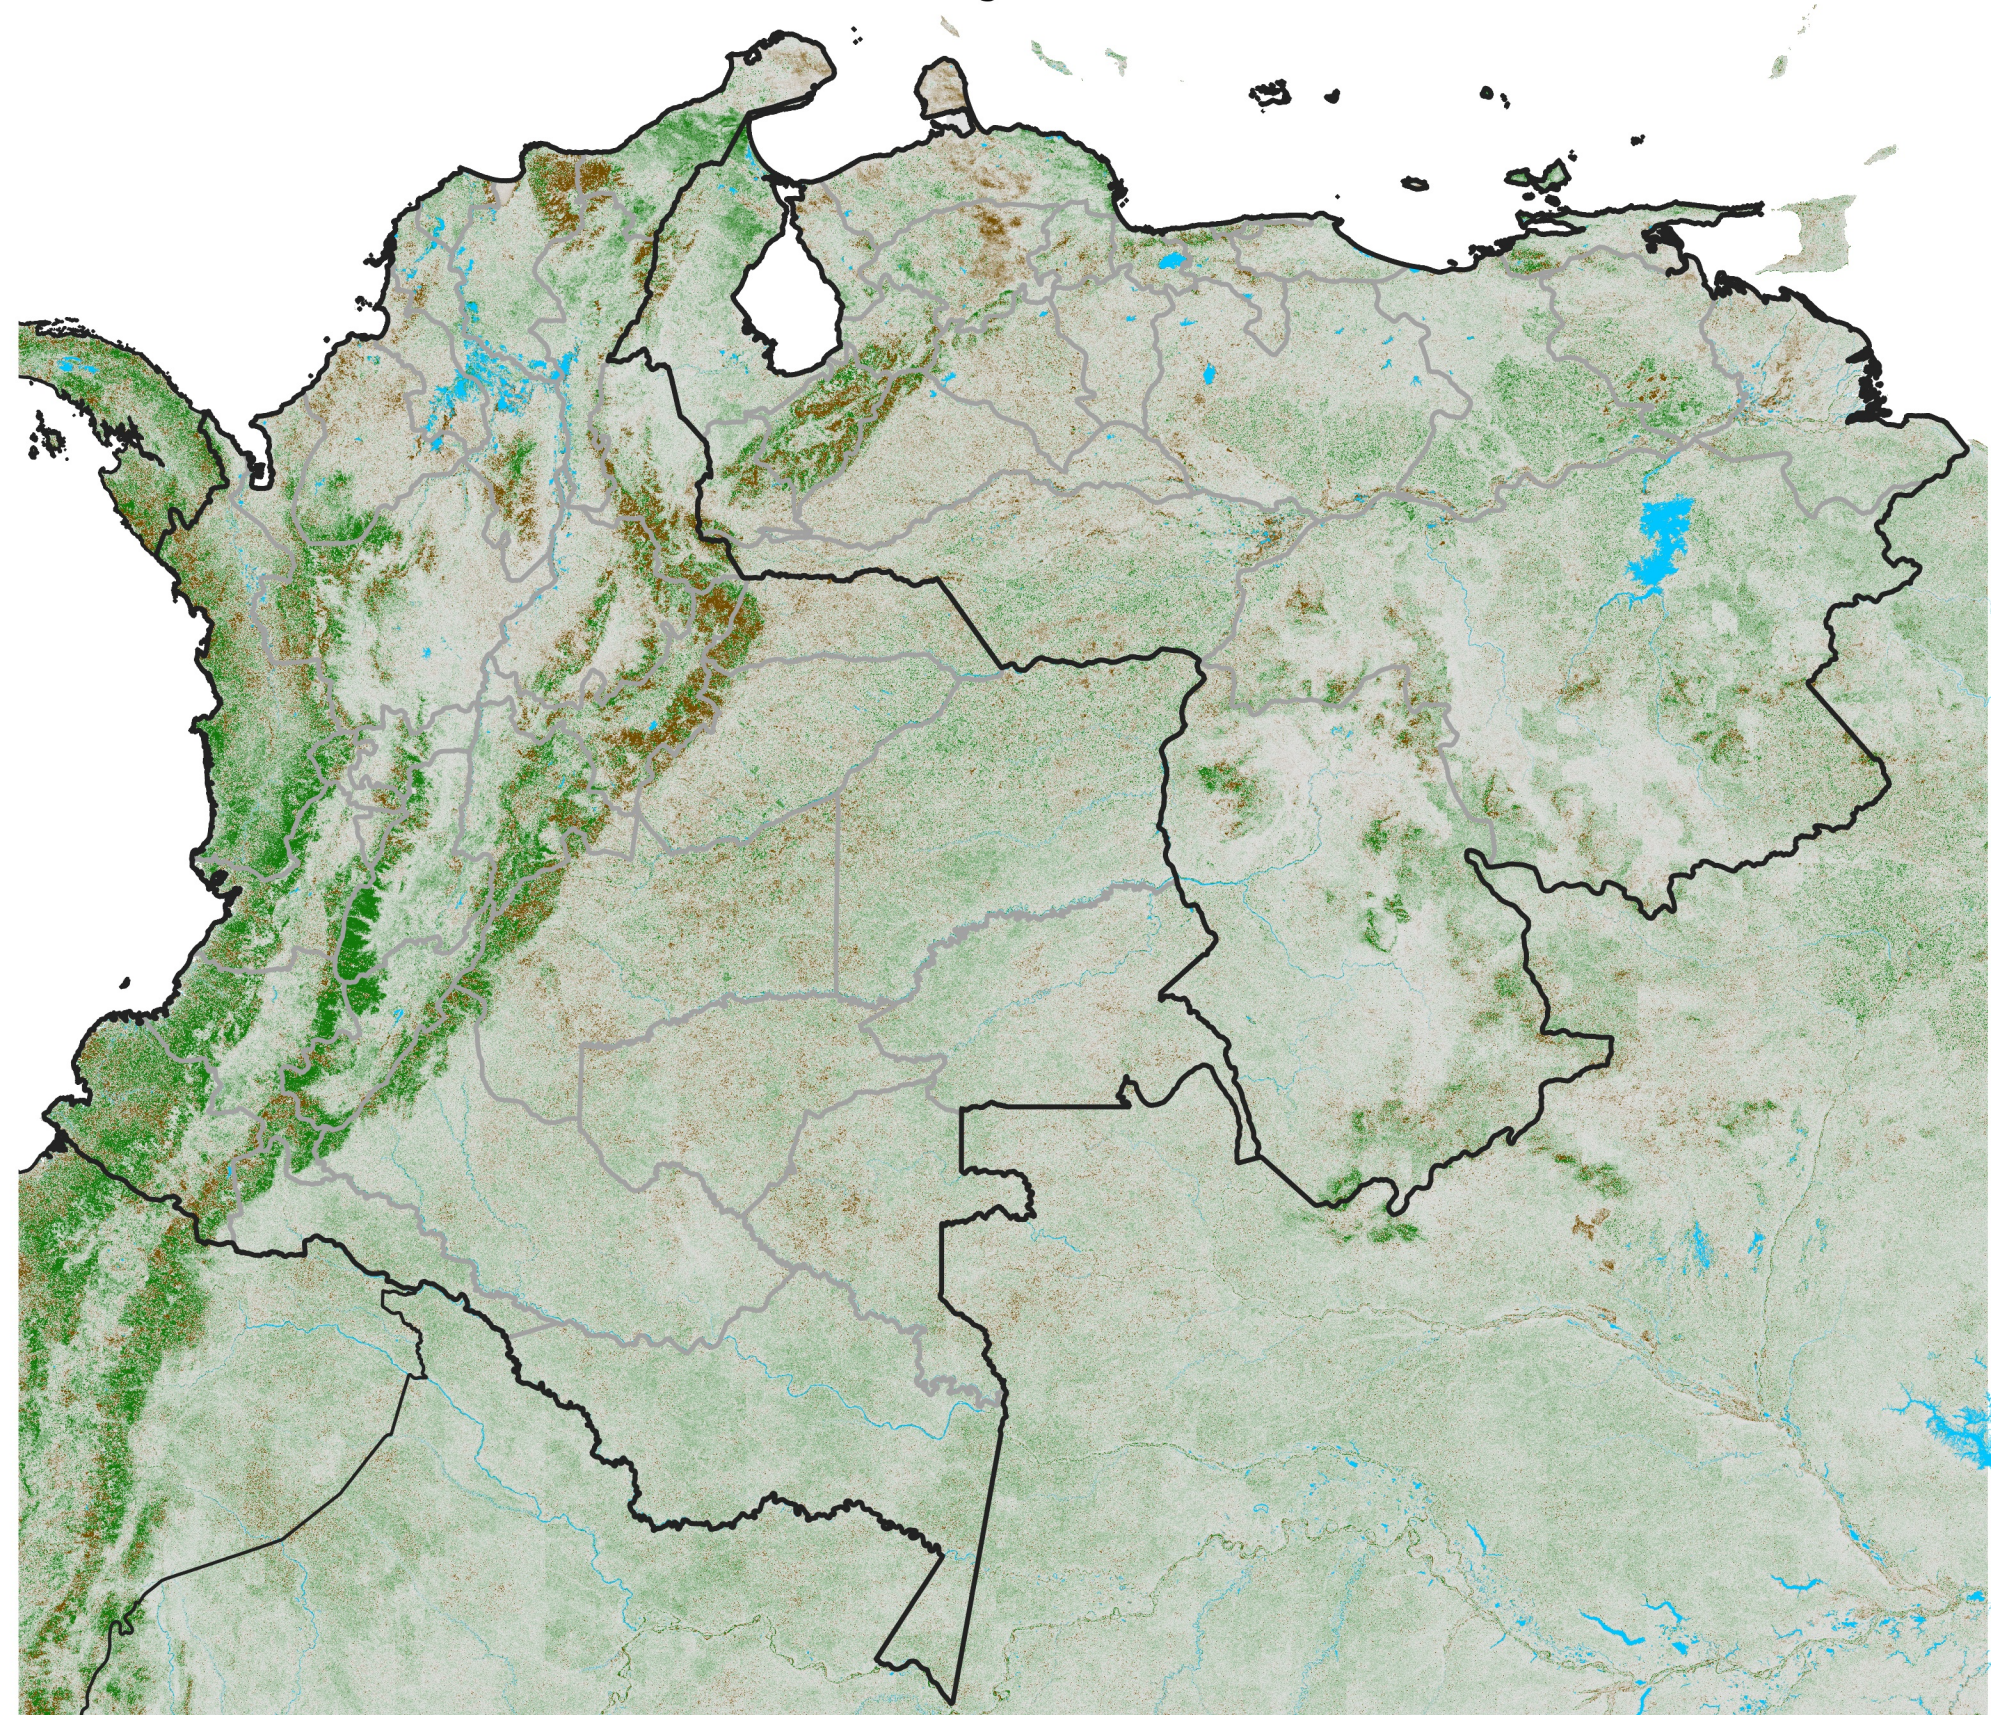

Colombia Venezuela NDVI Anomaly

2017 minus mean (2003 - 2022)

Period 23 / August 11 - 20, 2017

NDVI Anomaly

< -0.3 -0.2 -0.1 -0.05 0.05 0.1 0.2 > 0.3

Negative

No Difference

Positive