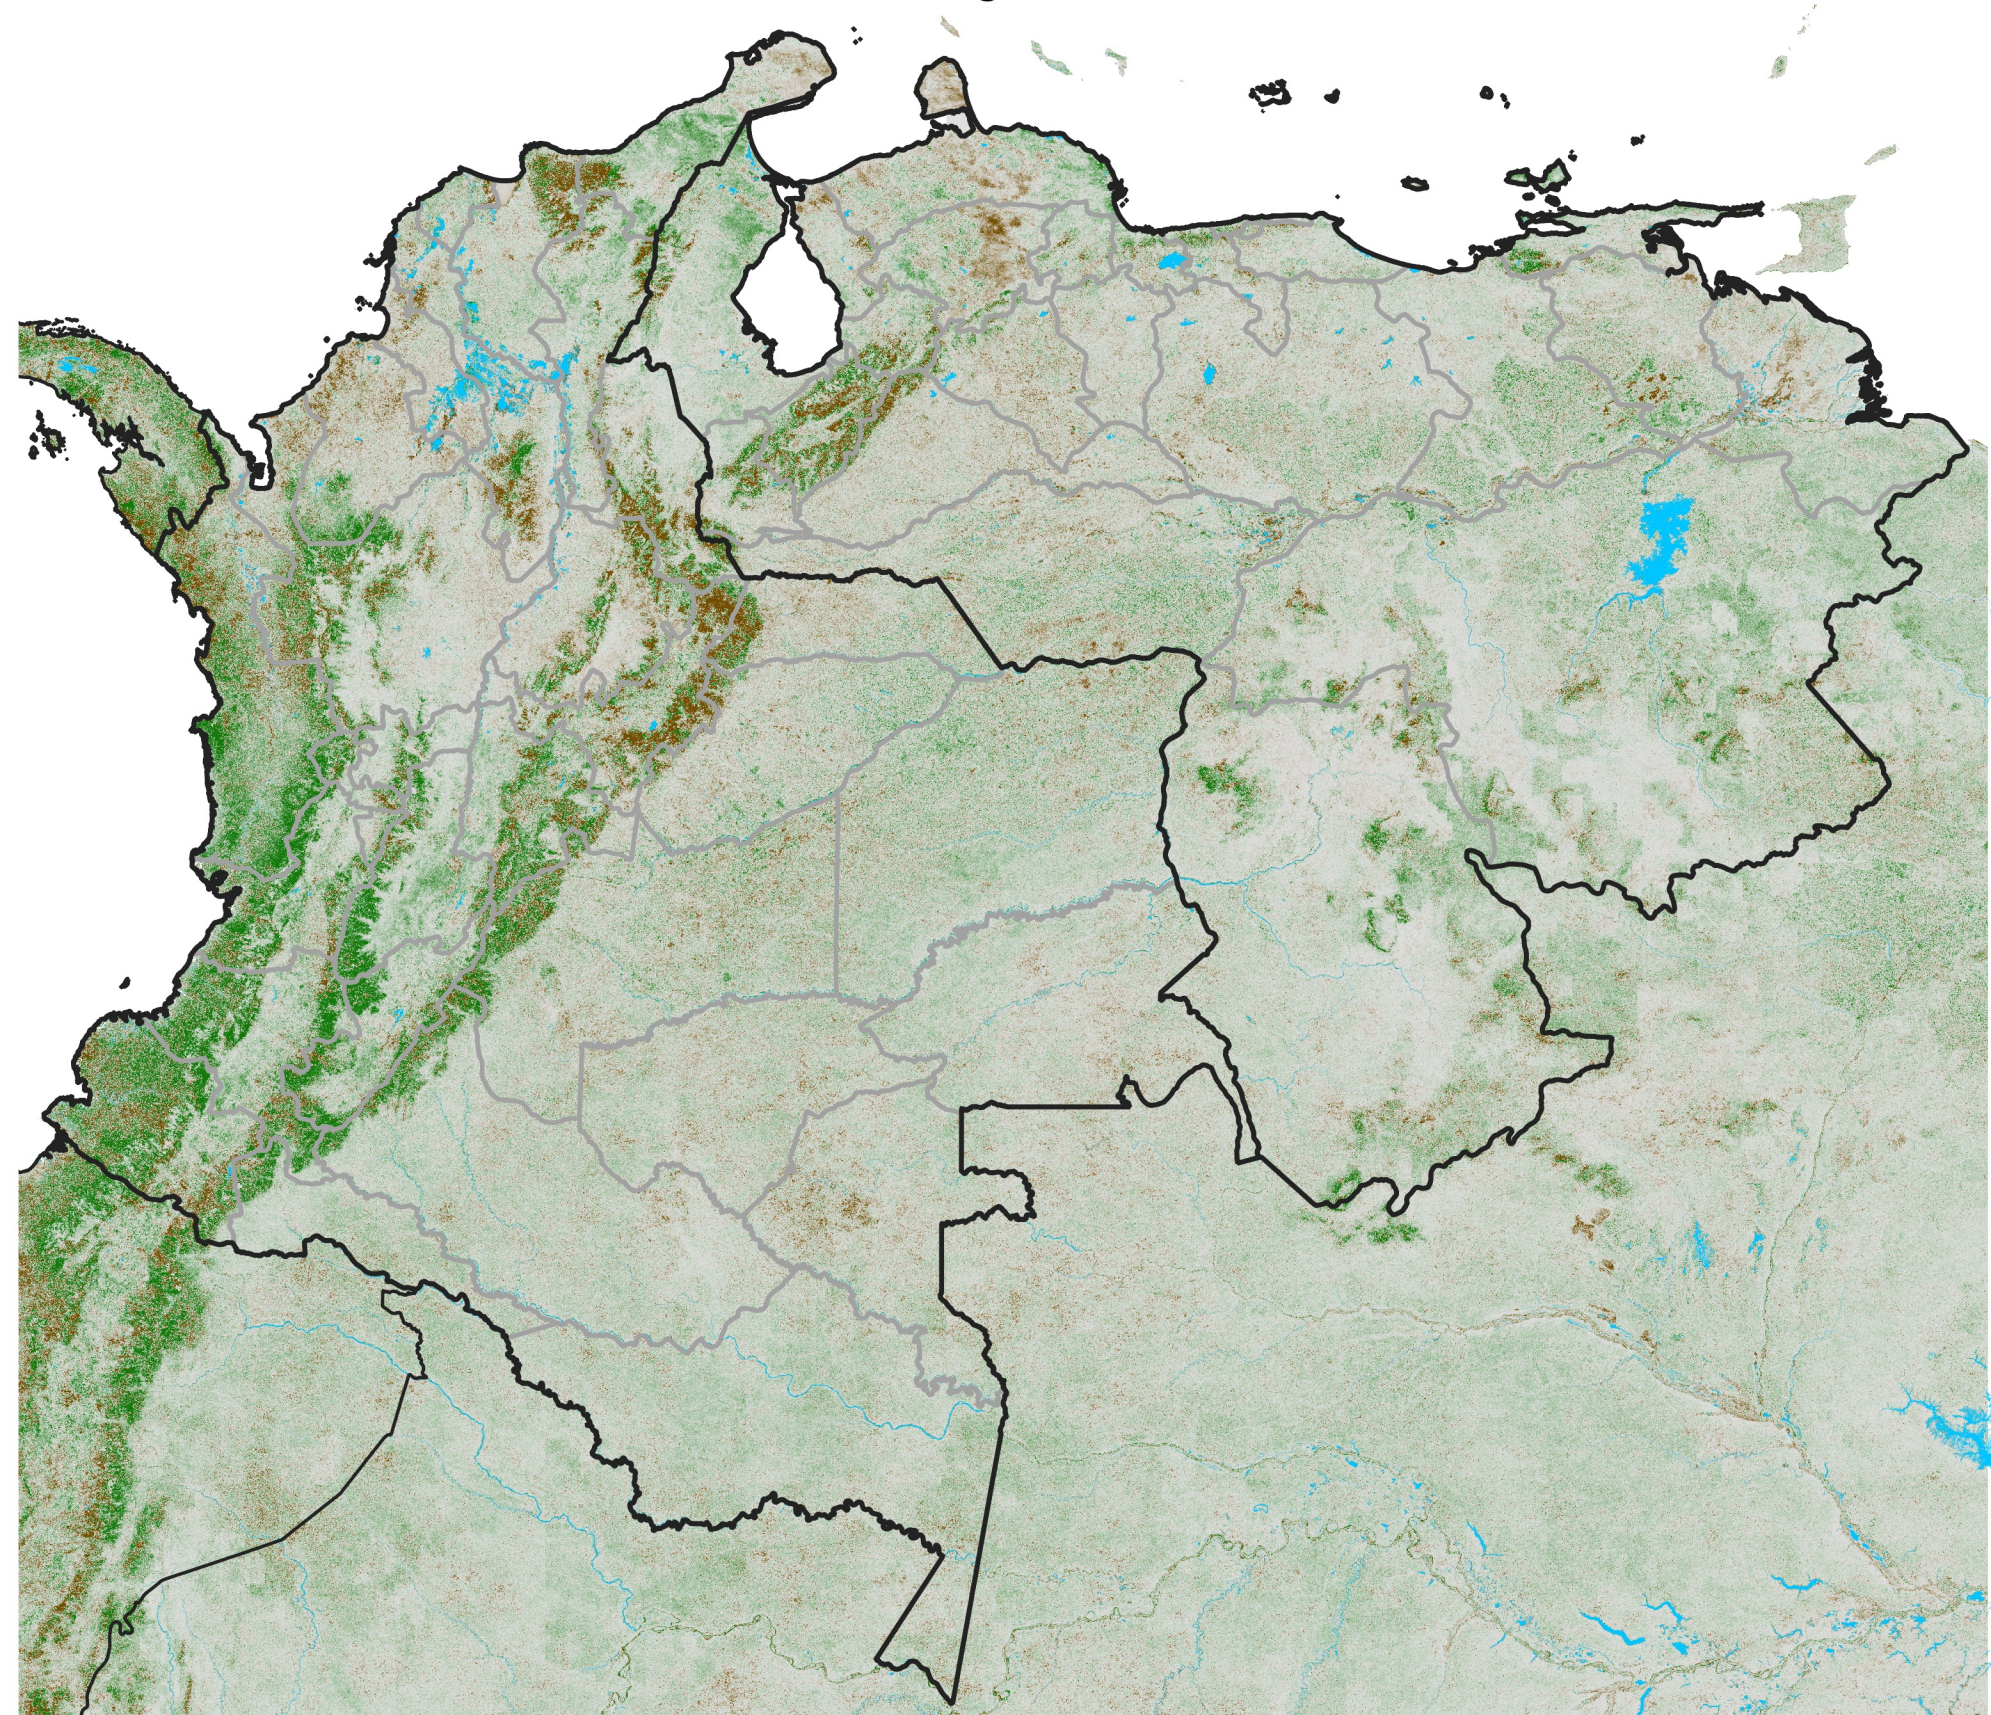

Colombia Venezuela NDVI Anomaly

2017 minus mean (2003 - 2022)

Period 24 / August 21 - 31, 2017

NDVI Anomaly

< -0.3 -0.2 -0.1 -0.05 0.05 0.1 0.2 > 0.3

Negative

No Difference

Positive