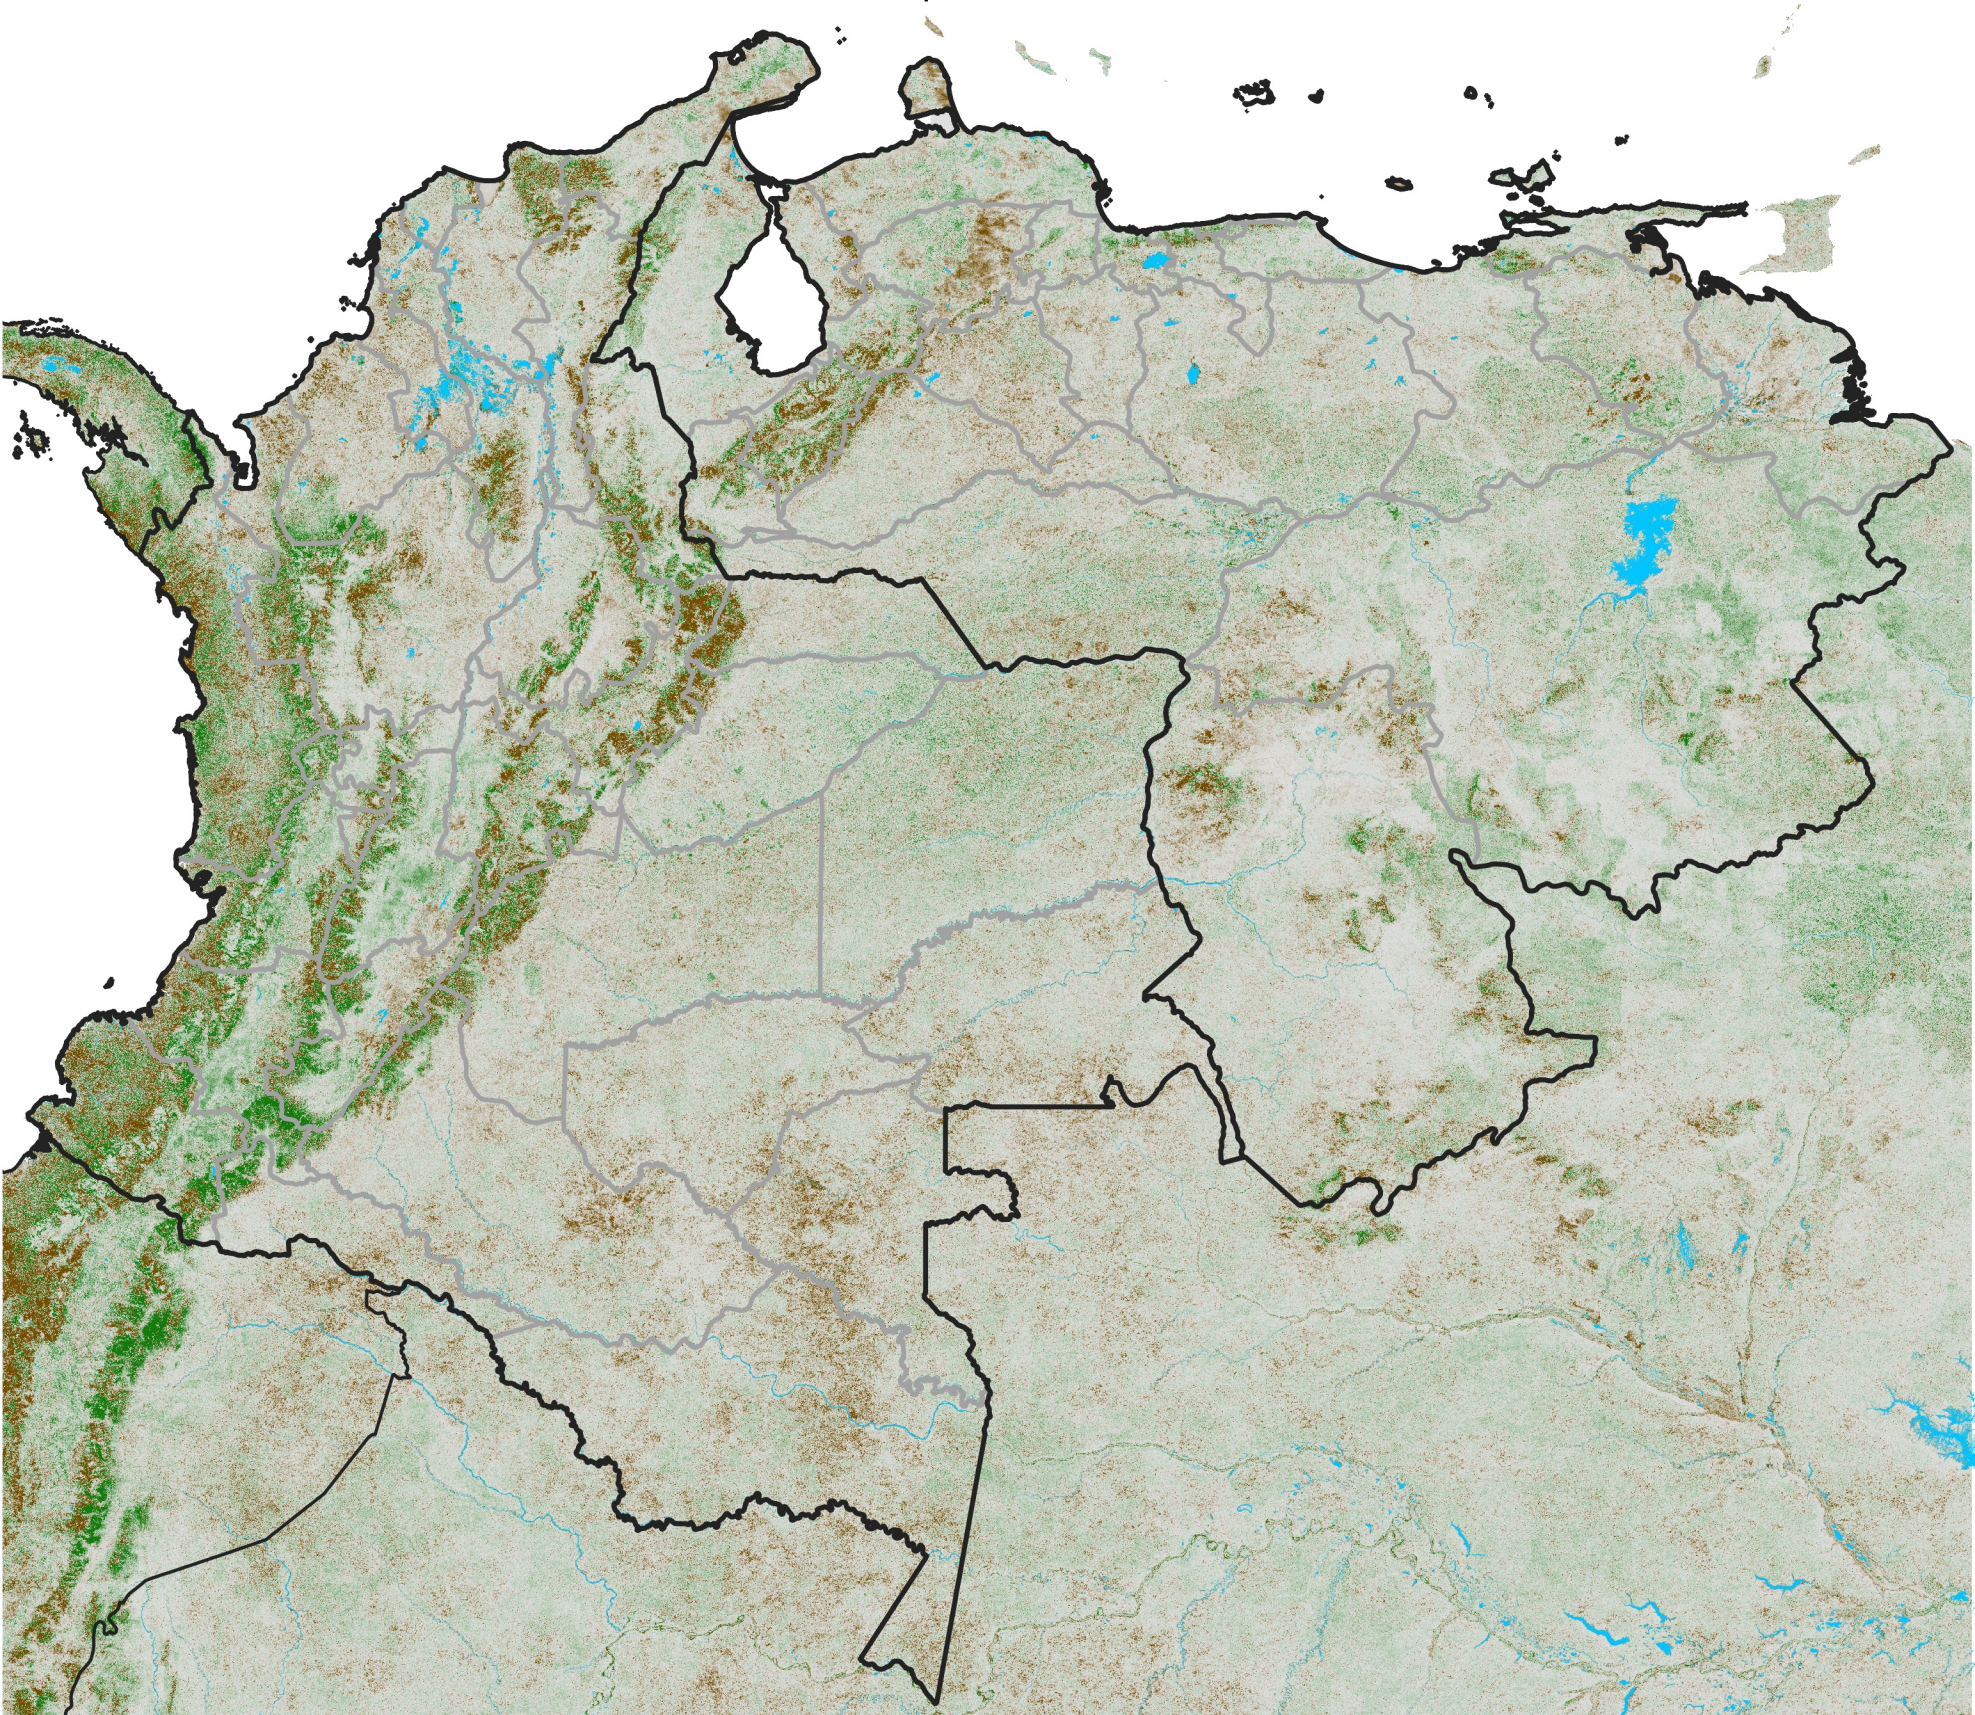

Colombia Venezuela NDVI Anomaly

2017 minus mean (2003 - 2022)
Period 27 / September 21 - 30, 2017

NDVI Anomaly

< -0.3 -0.2 -0.1 -0.05 0.05 0.1 0.2 > 0.3

Negative

No Difference

Positive