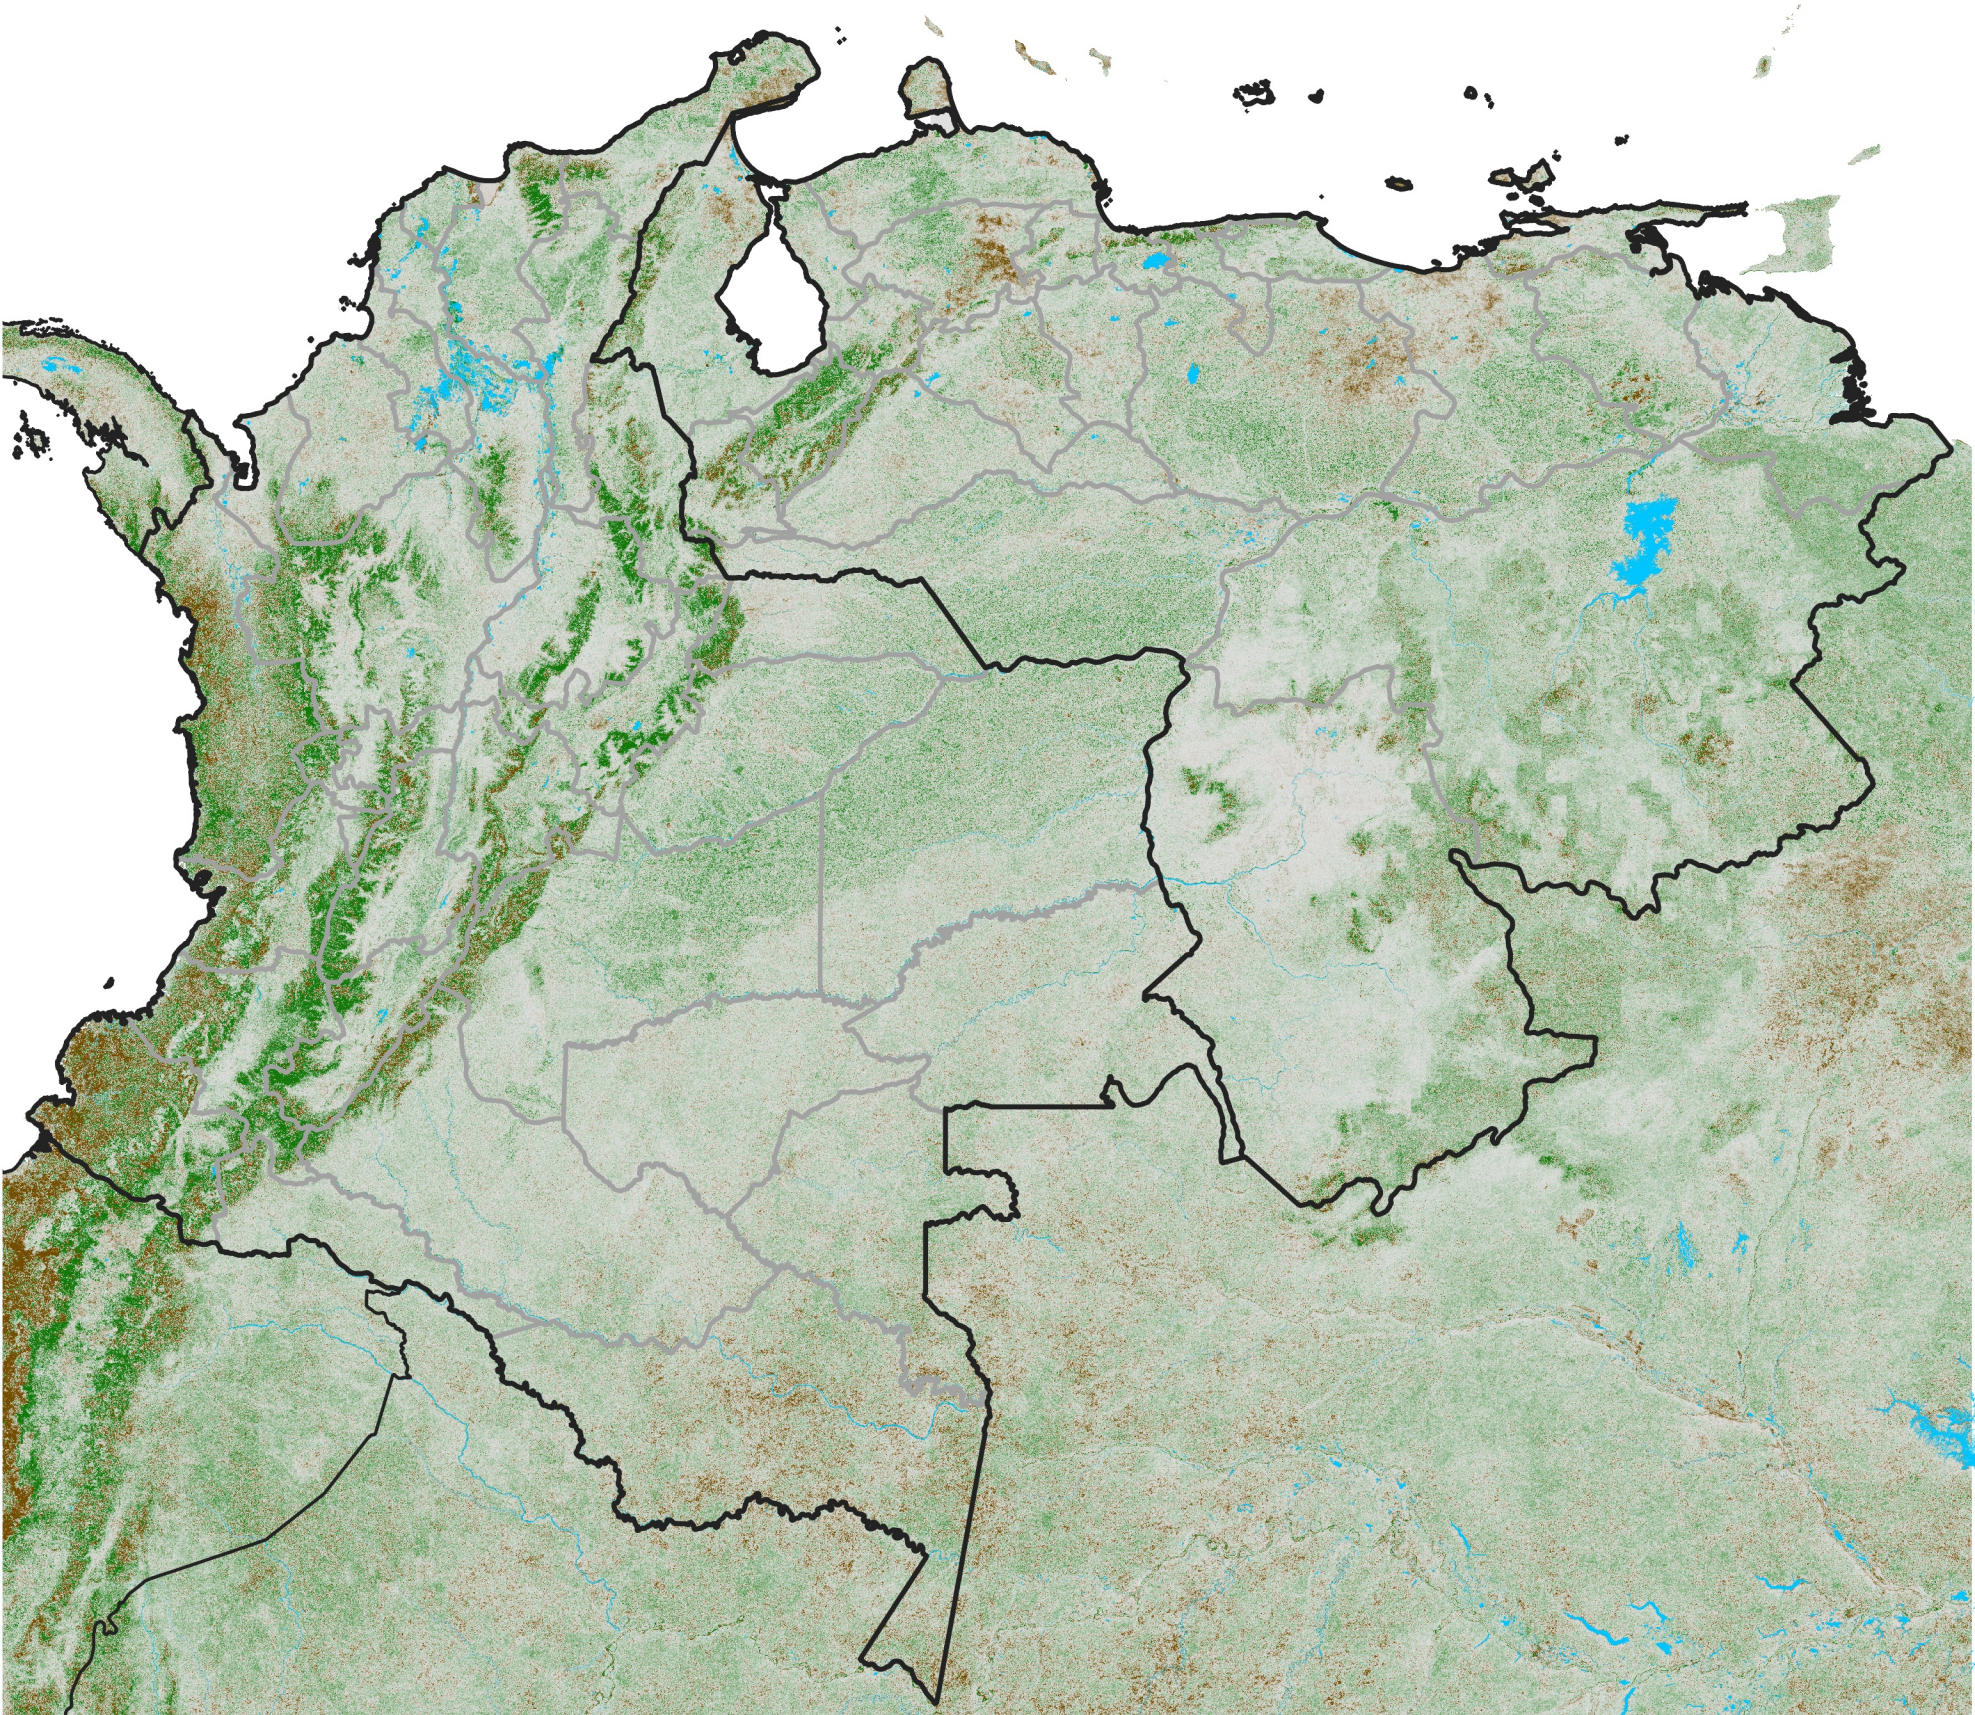

# Colombia Venezuela NDVI Anomaly

2017 minus mean (2003 - 2022)  
Period 35 / December 11 - 20, 2017

## NDVI Anomaly

< -0.3   -0.2   -0.1   -0.05   0.05   0.1   0.2   > 0.3

Negative

No Difference

Positive