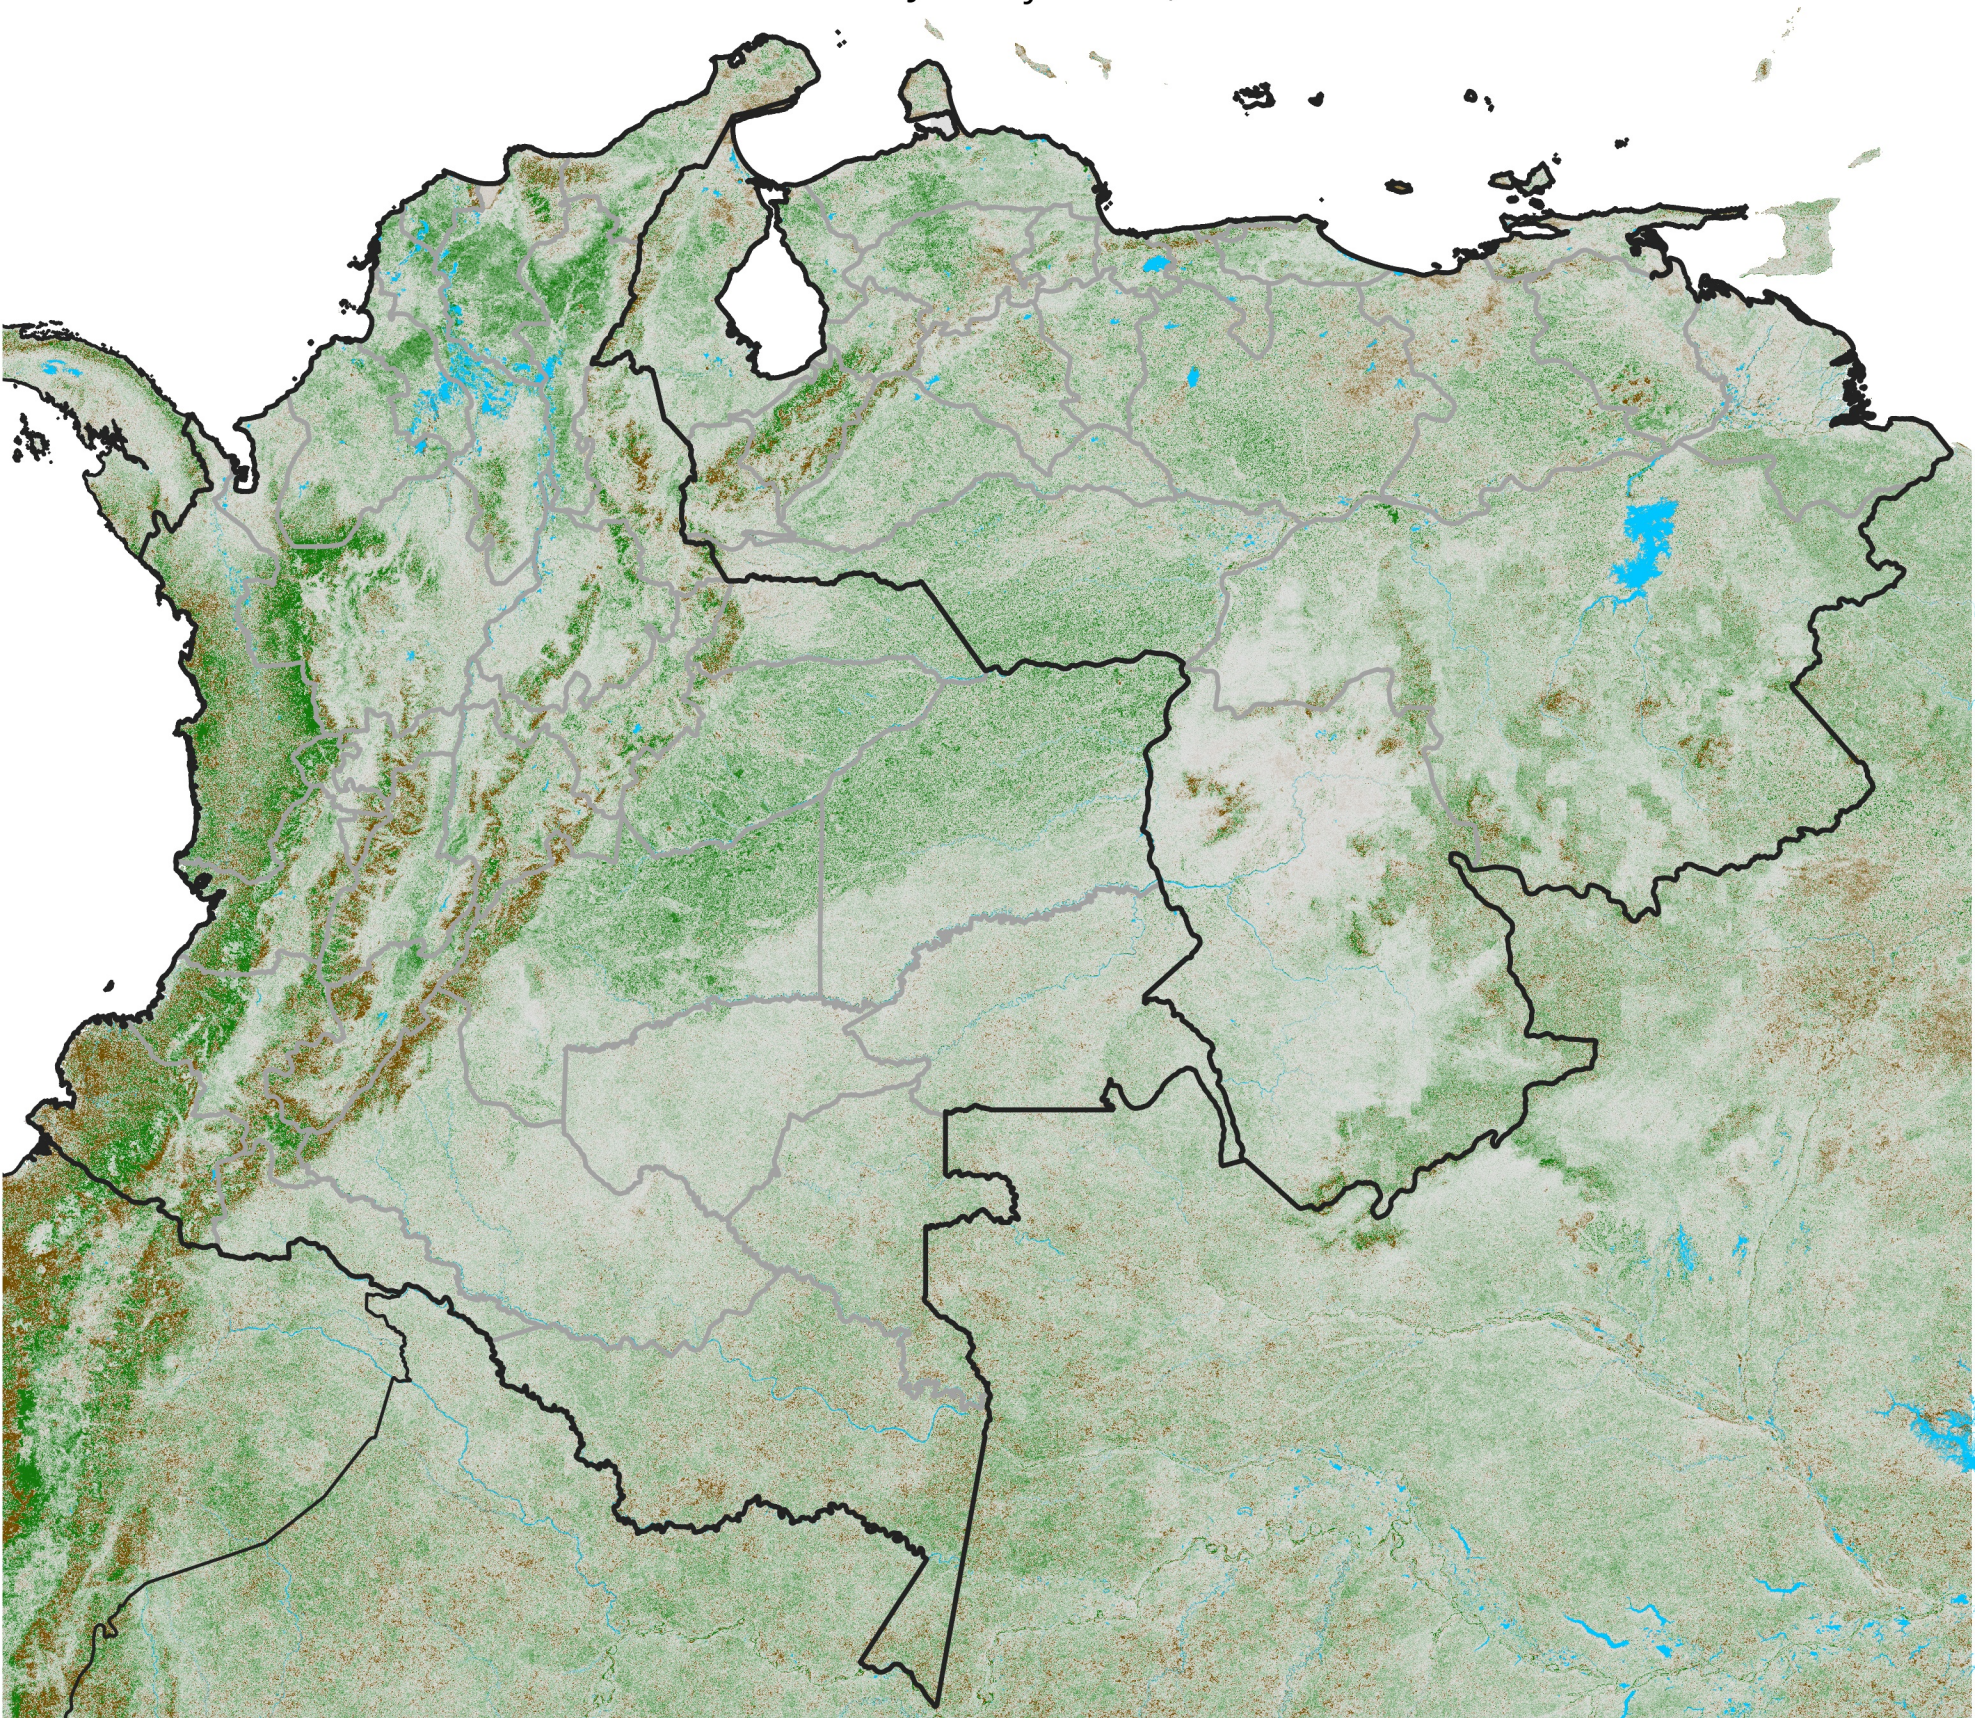

# Colombia Venezuela NDVI Anomaly

2018 minus mean (2003 - 2022)

Period 01 / January 01 - 10, 2018

## NDVI Anomaly

< -0.3   -0.2   -0.1   -0.05   0.05   0.1   0.2   > 0.3

Negative

No Difference

Positive