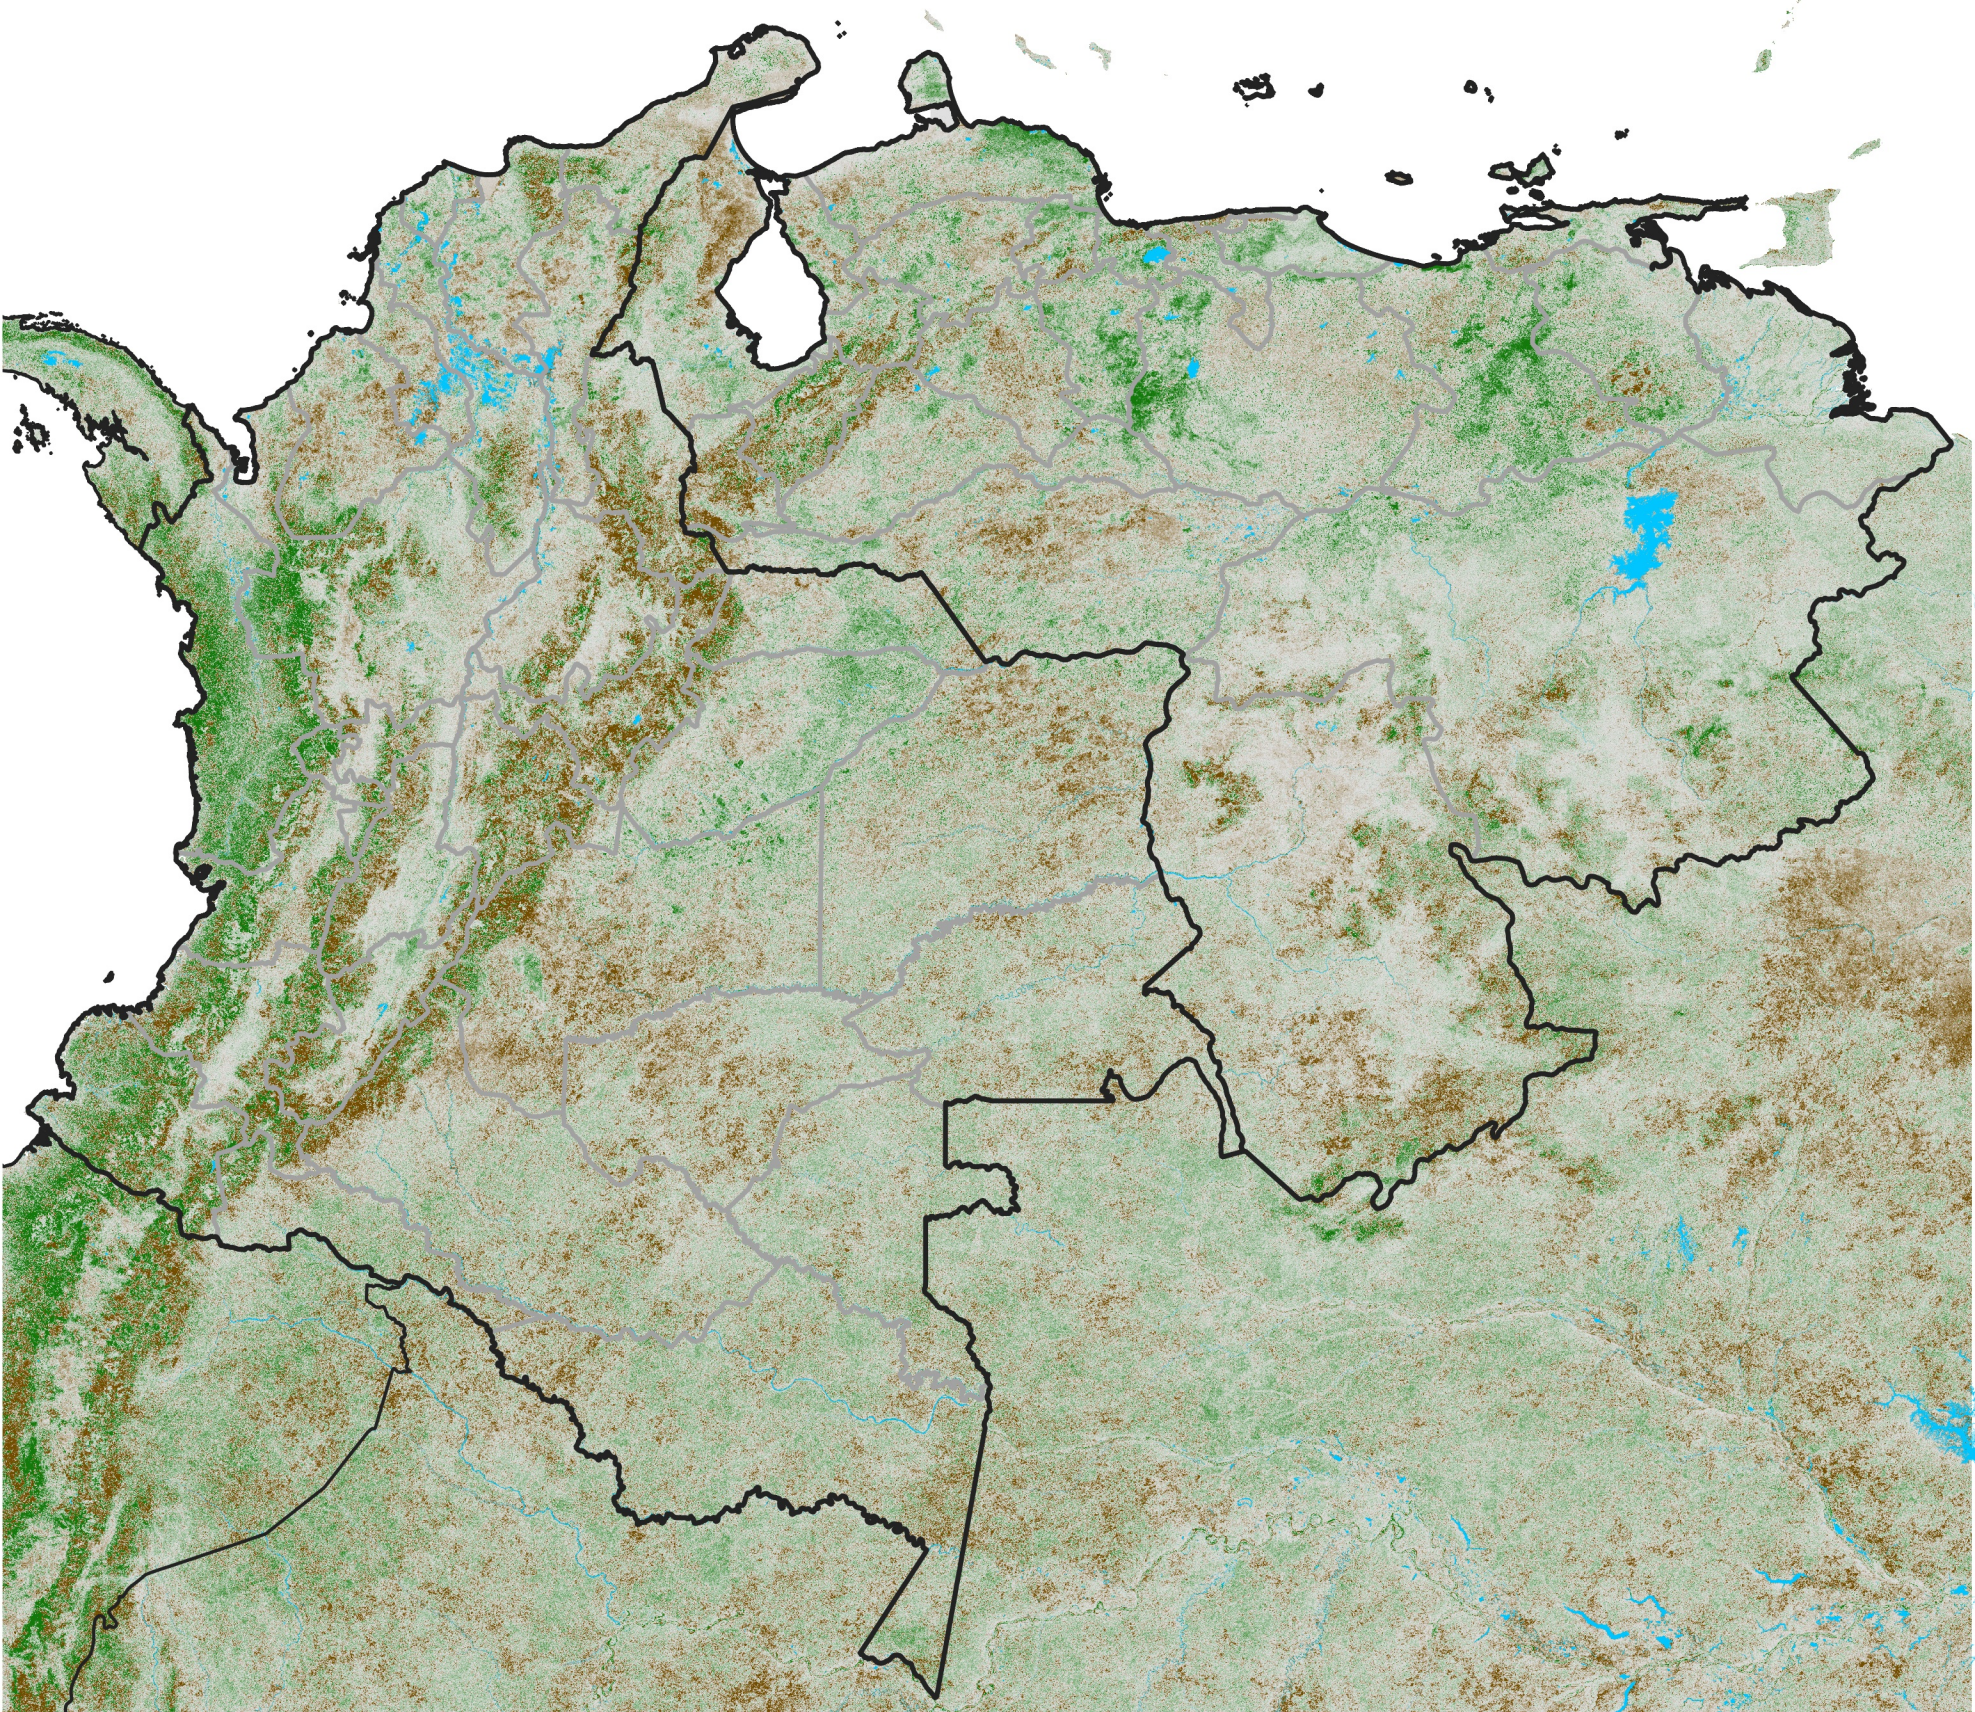

Colombia Venezuela NDVI Anomaly

2018 minus mean (2003 - 2022)

Period 10 / April 01 - 10, 2018

NDVI Anomaly

< -0.3 -0.2 -0.1 -0.05 0.05 0.1 0.2 > 0.3

Negative

No Difference

Positive