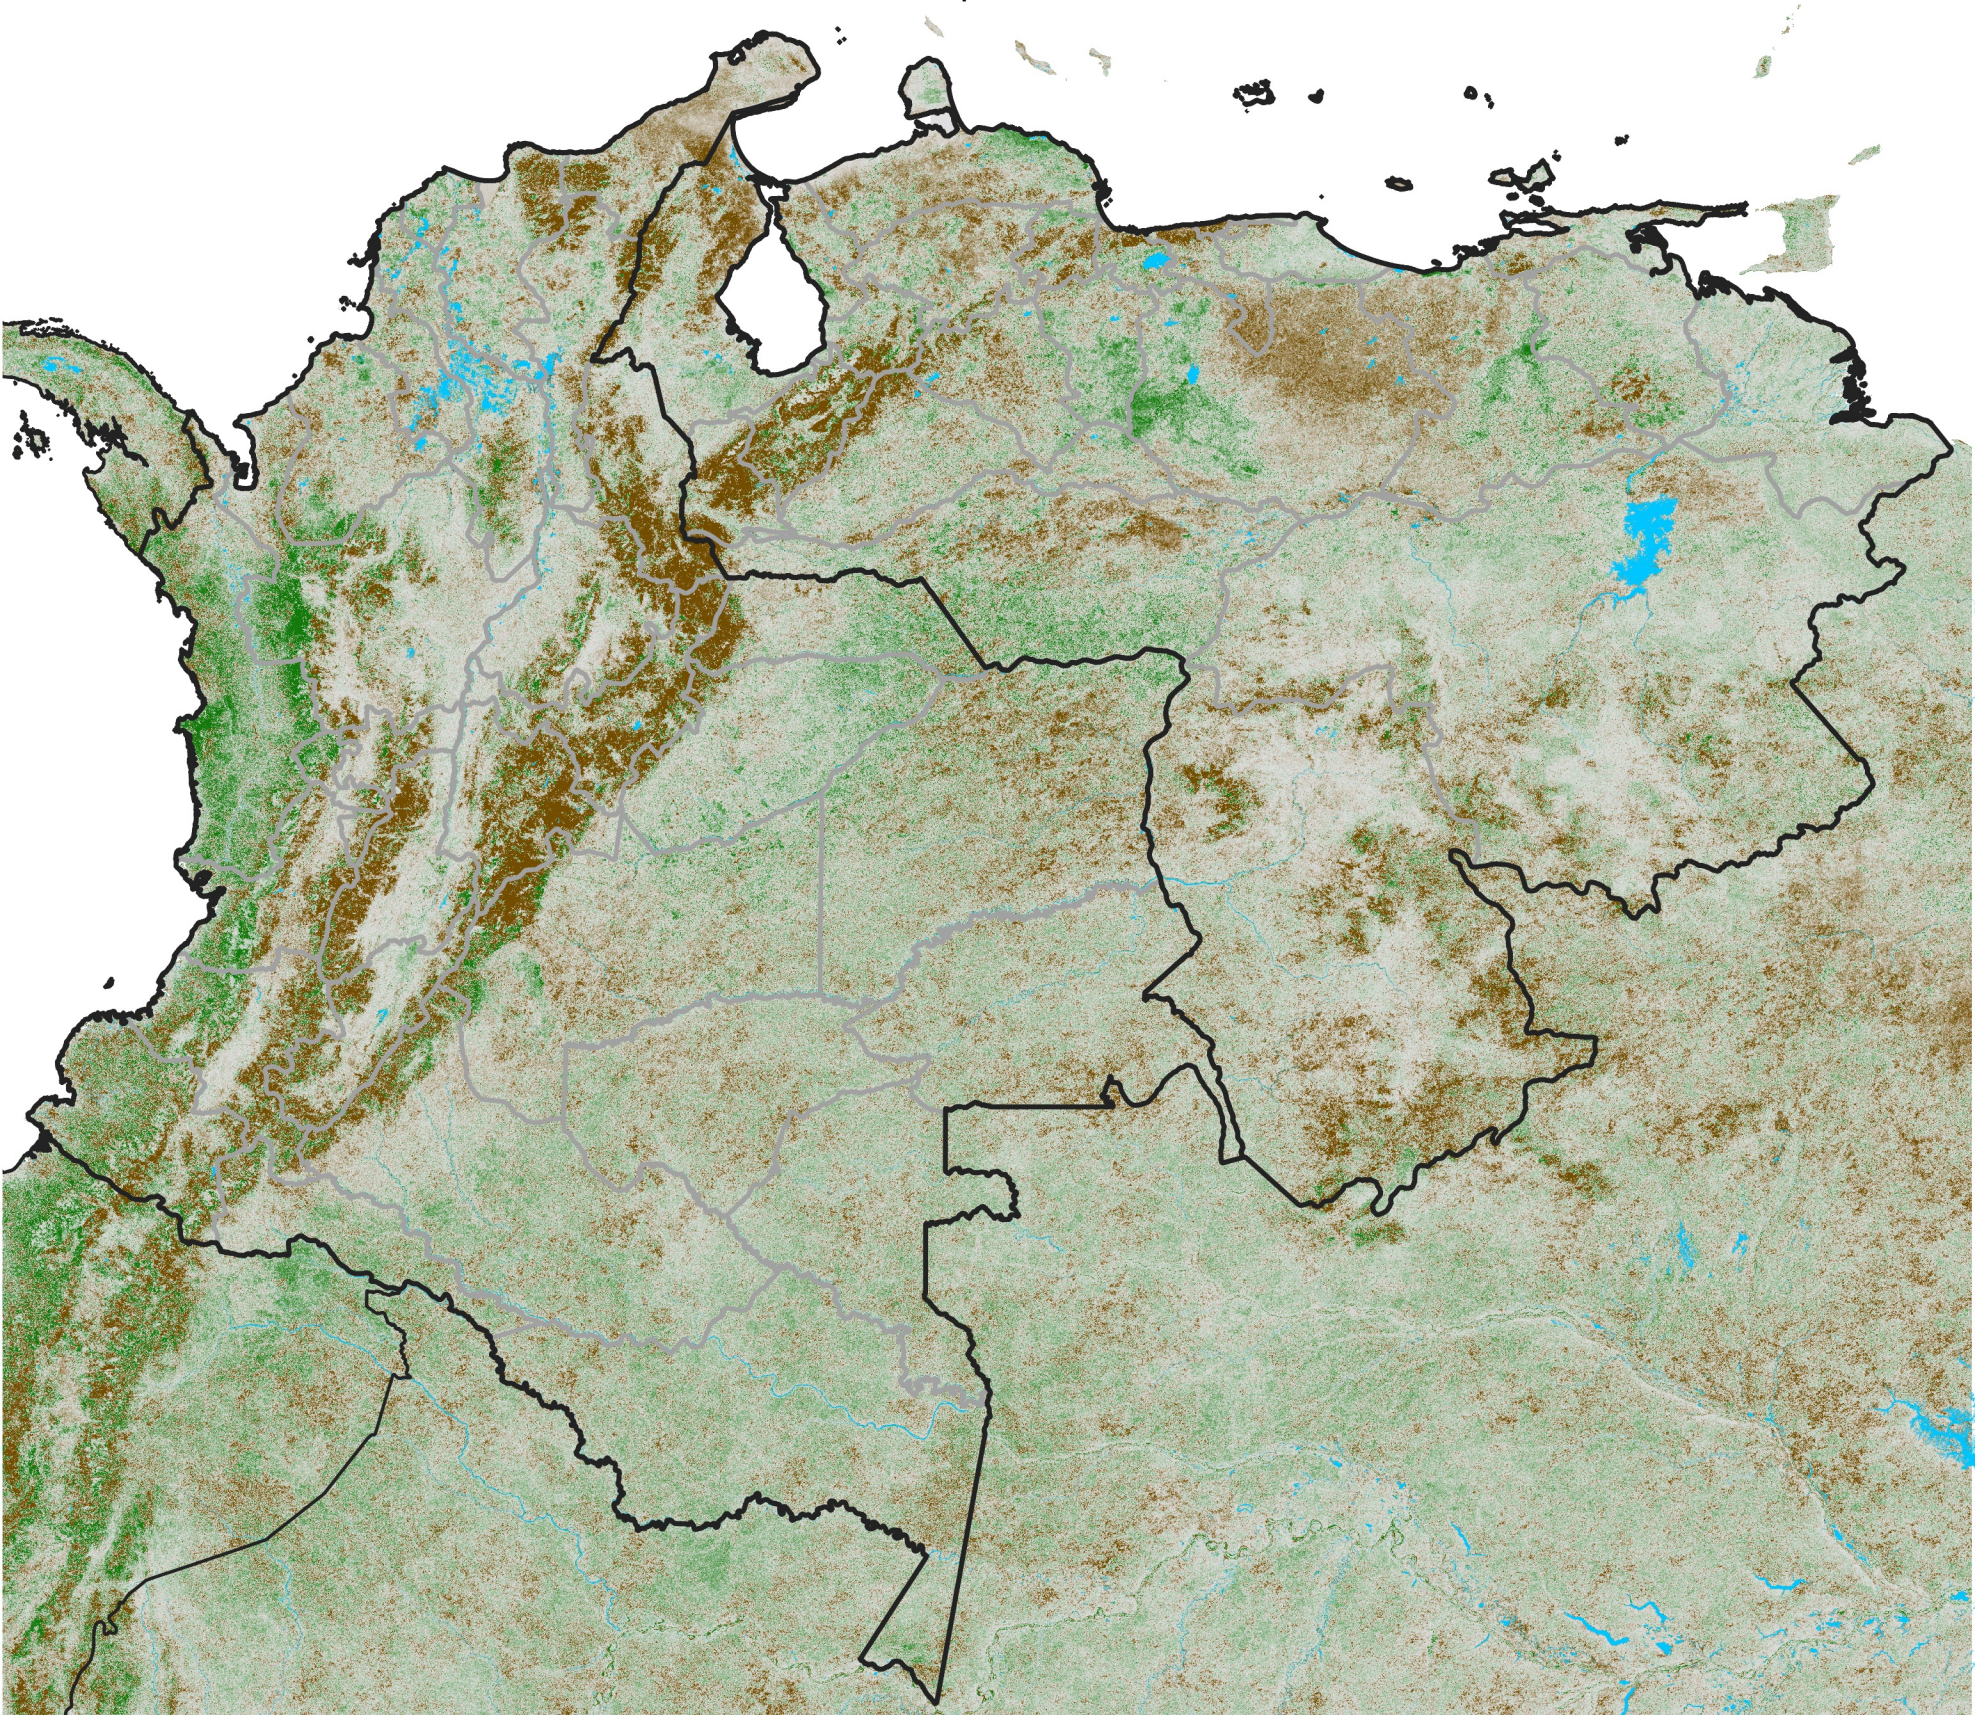

# Colombia Venezuela NDVI Anomaly

2018 minus mean (2003 - 2022)

Period 12 / April 21 - 30, 2018

## NDVI Anomaly

< -0.3   -0.2   -0.1   -0.05   0.05   0.1   0.2   > 0.3

Negative

No Difference

Positive