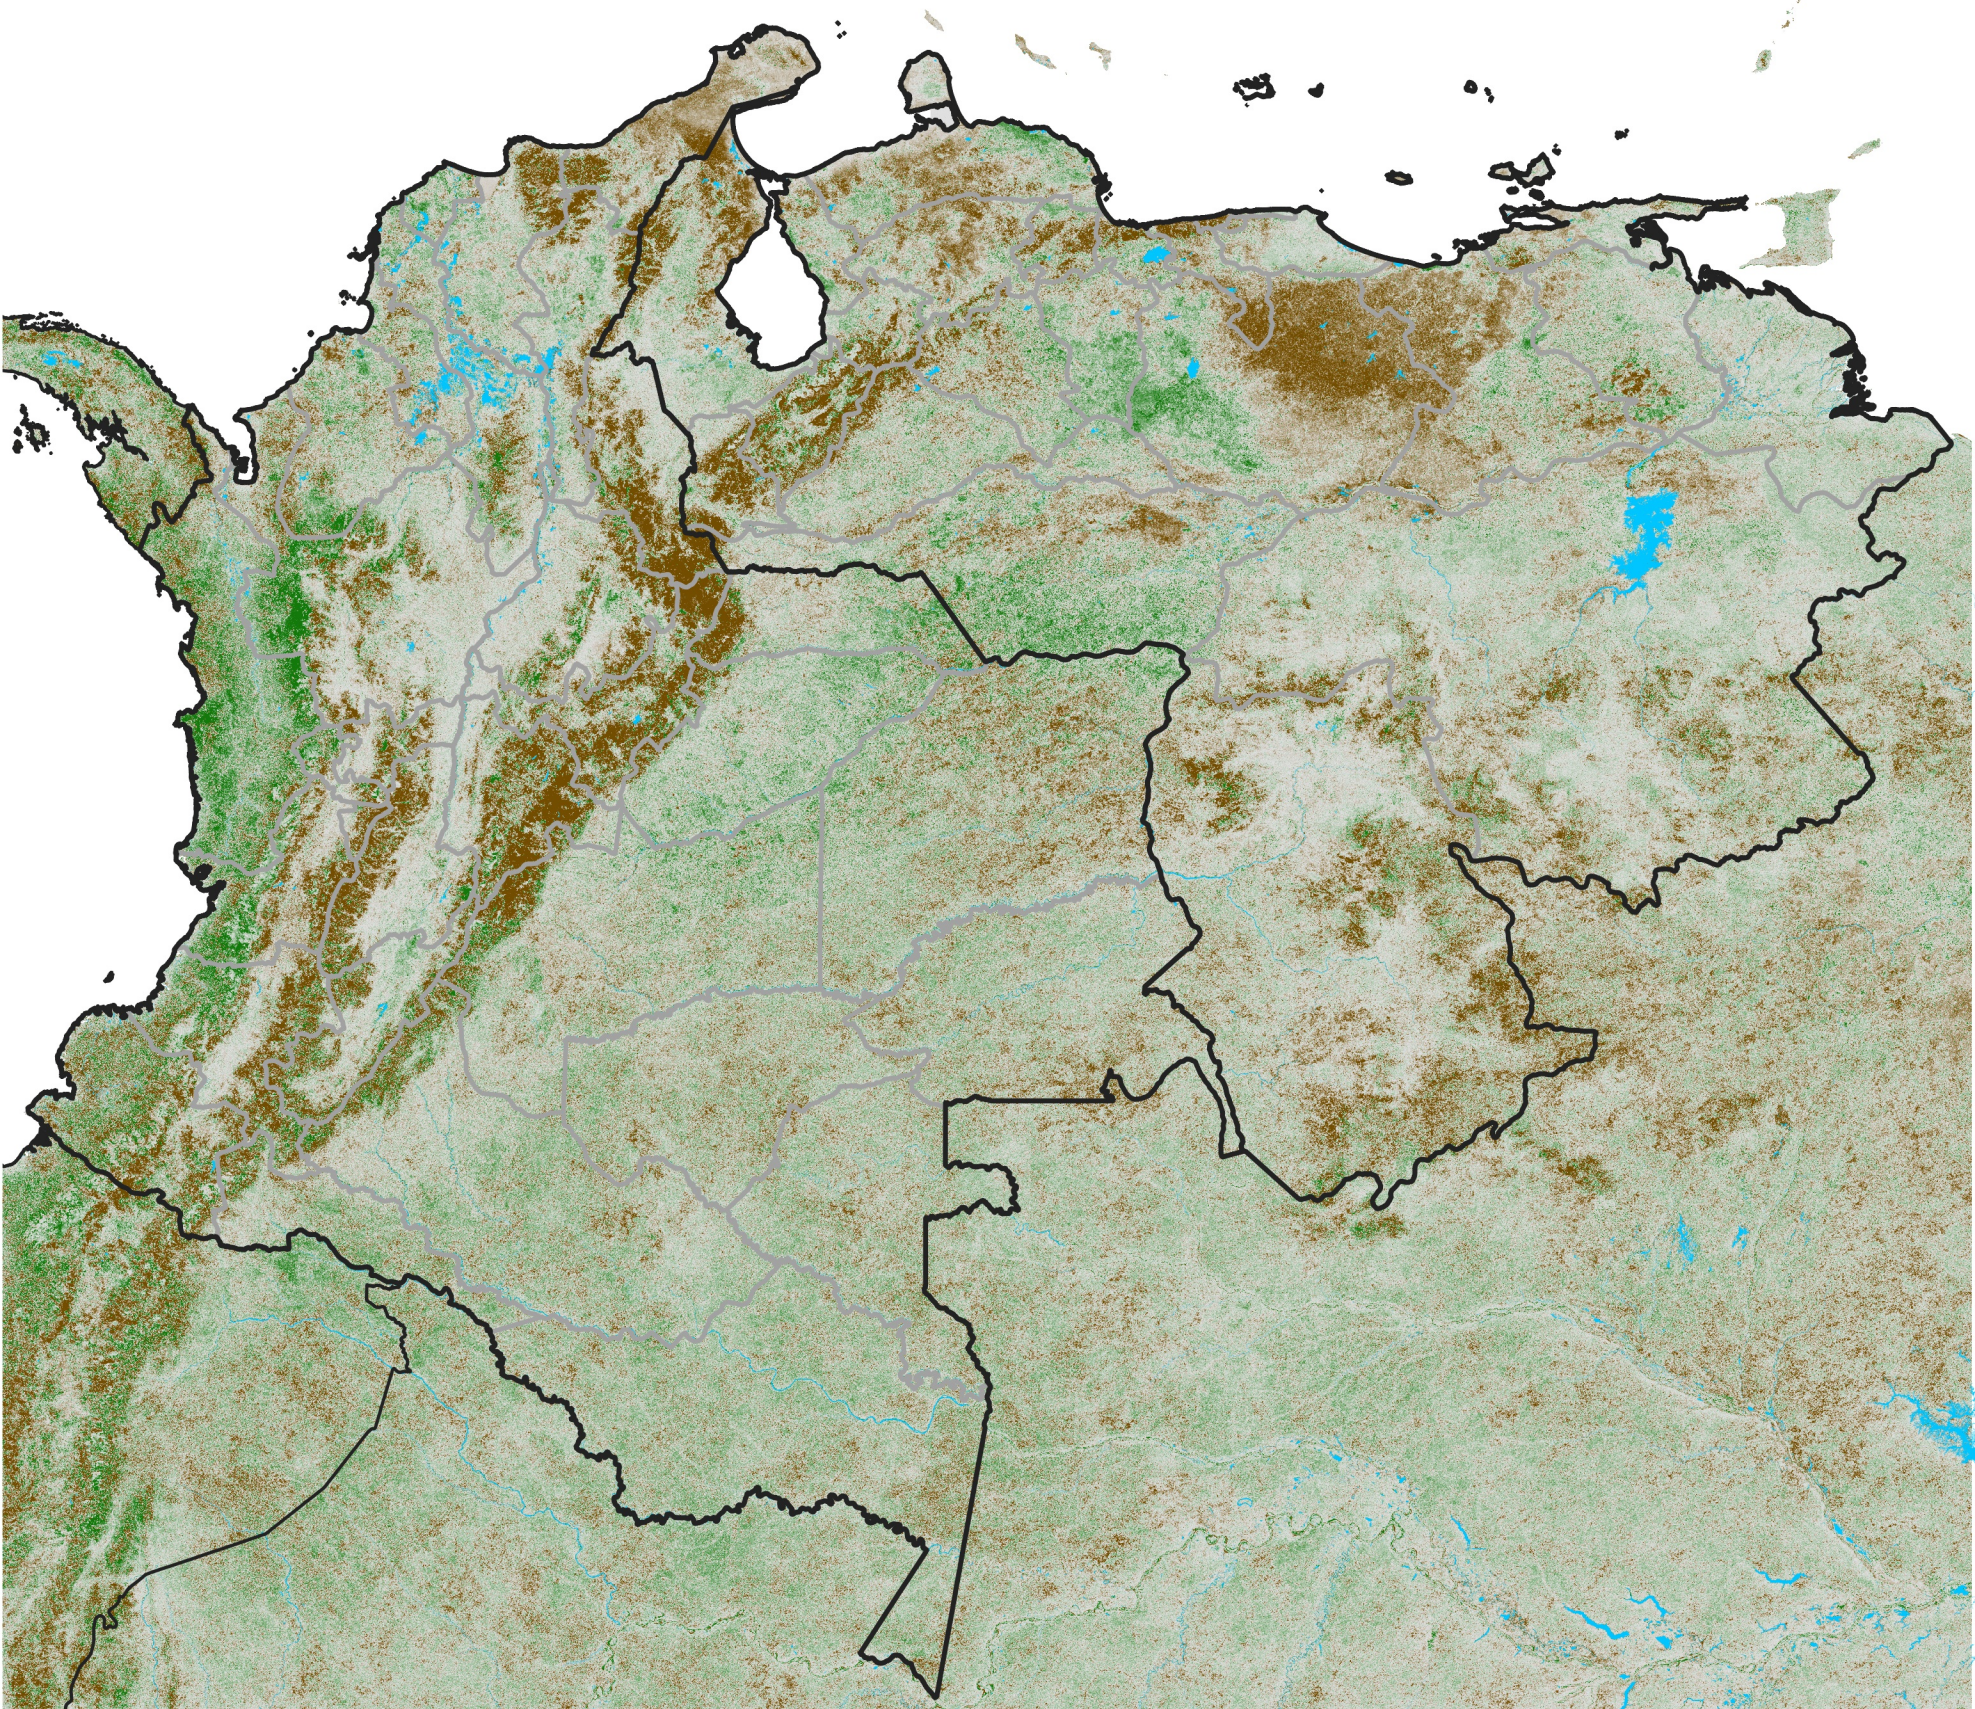

# Colombia Venezuela NDVI Anomaly

2018 minus mean (2003 - 2022)

Period 13 / May 01 - 10, 2018

## NDVI Anomaly

< -0.3   -0.2   -0.1   -0.05   0.05   0.1   0.2   > 0.3

Negative

No Difference

Positive