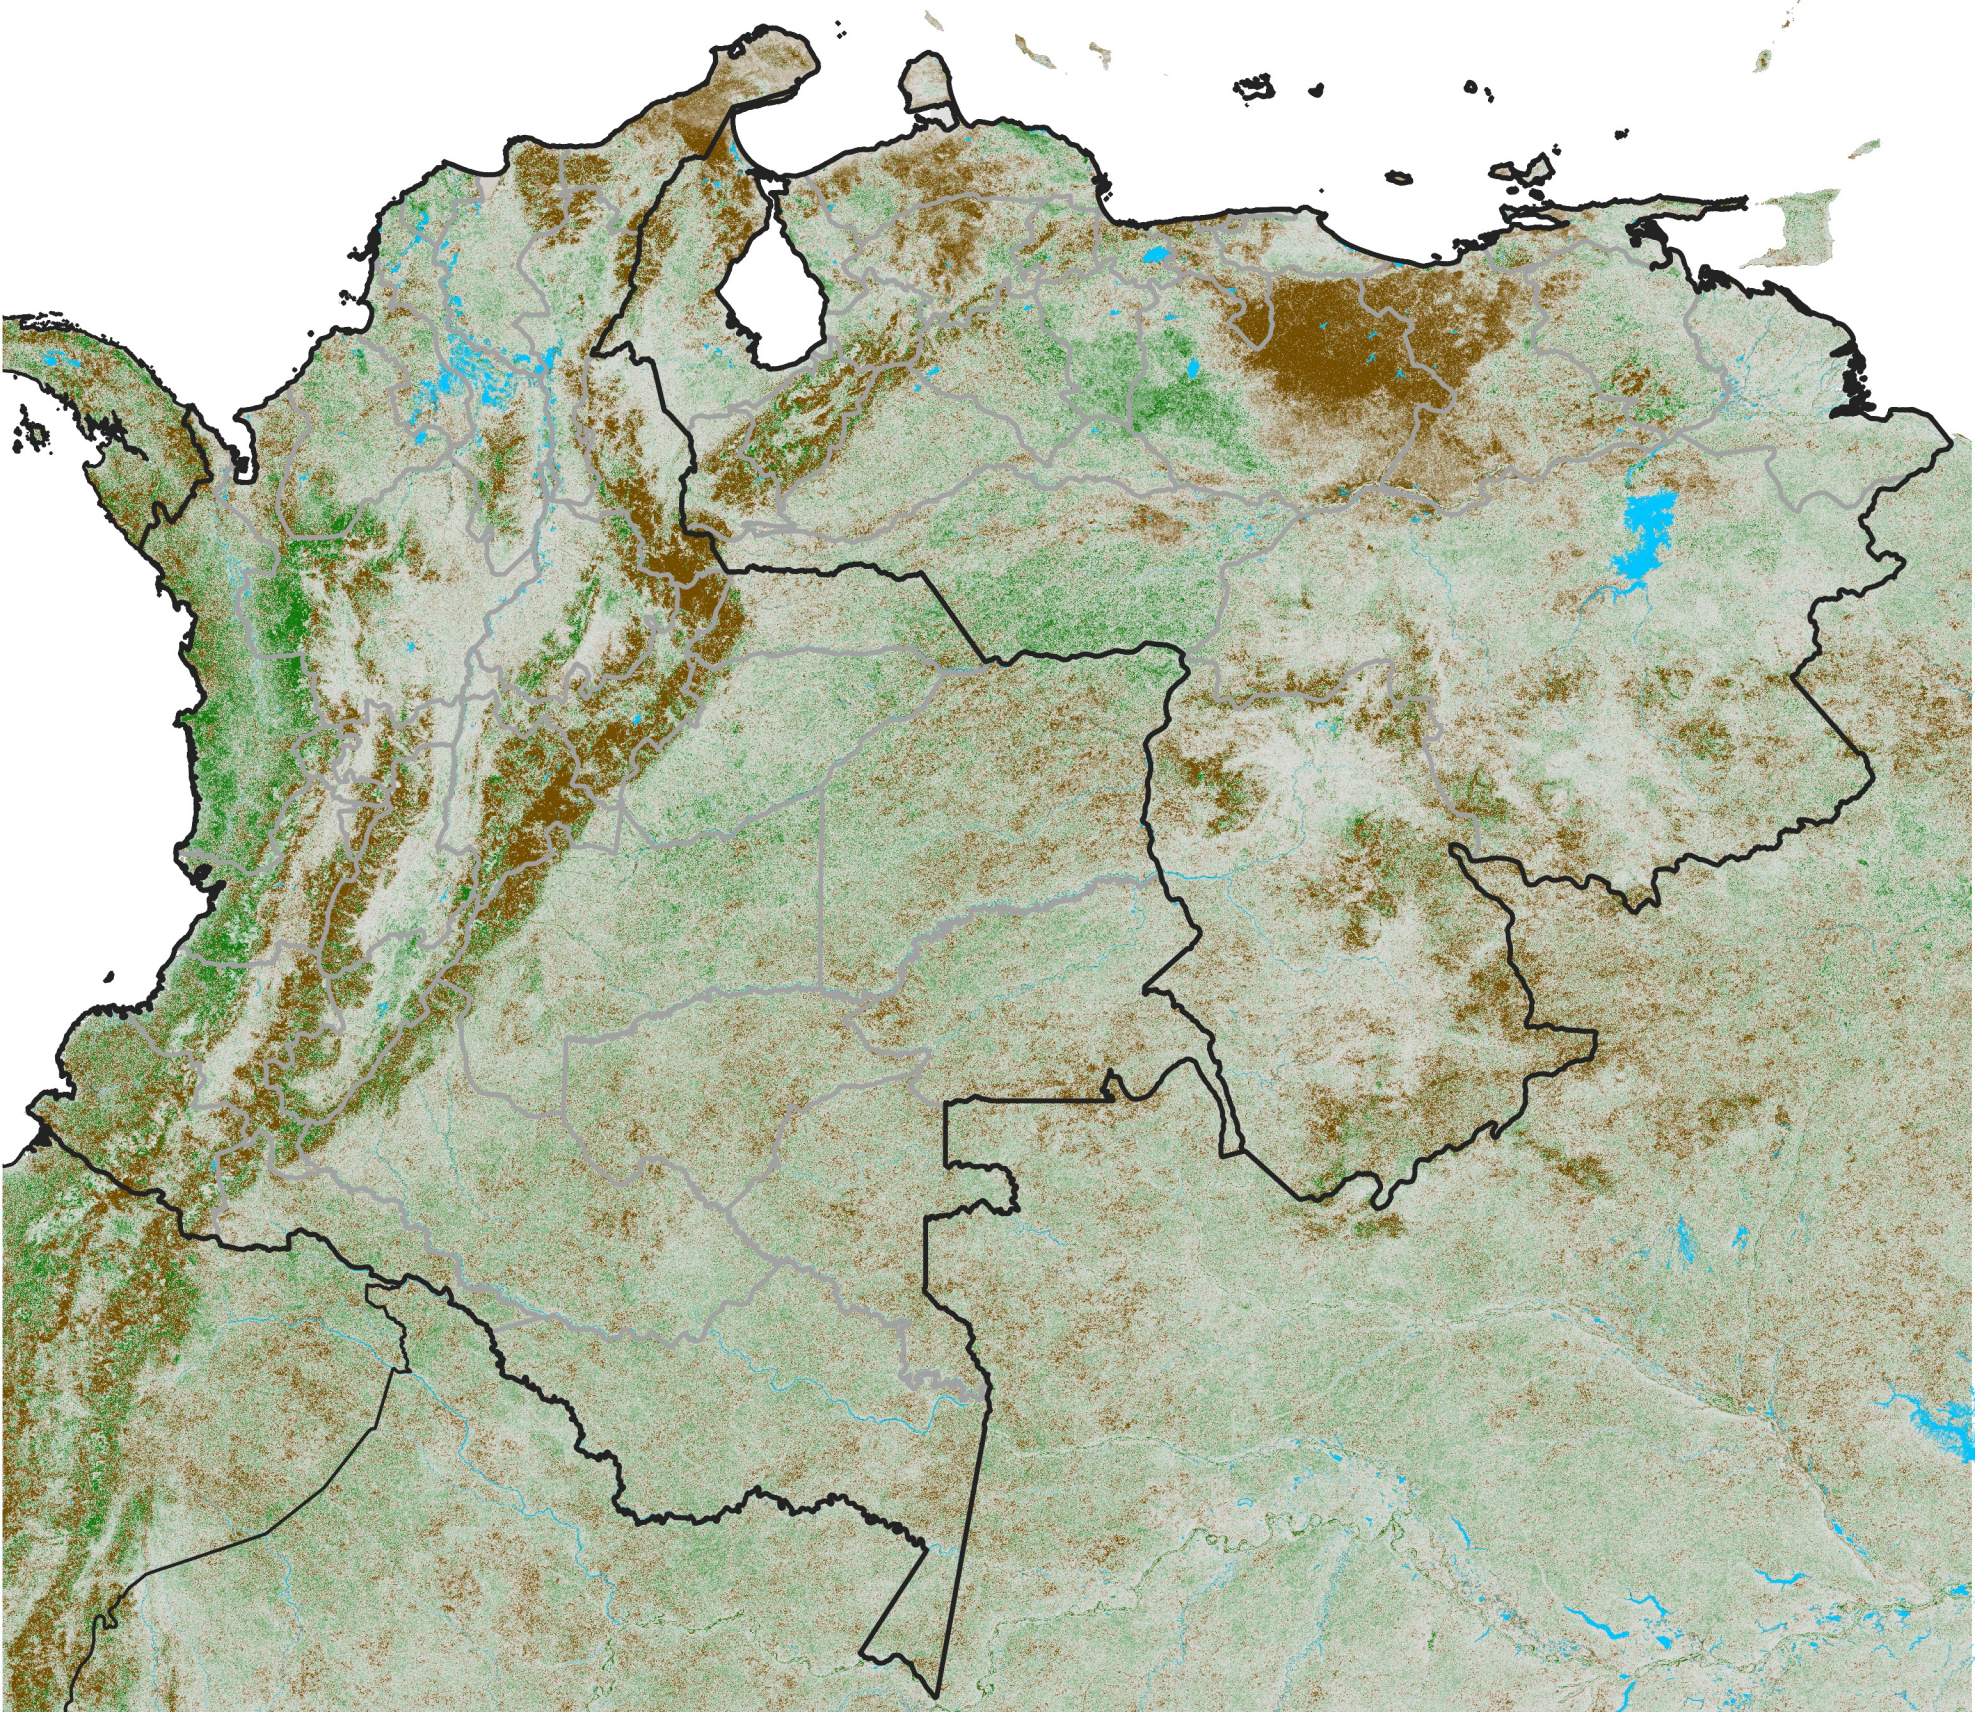

# Colombia Venezuela NDVI Anomaly

2018 minus mean (2003 - 2022)

Period 14 / May 11 - 20, 2018

## NDVI Anomaly

< -0.3   -0.2   -0.1   -0.05   0.05   0.1   0.2   > 0.3

Negative

No Difference

Positive