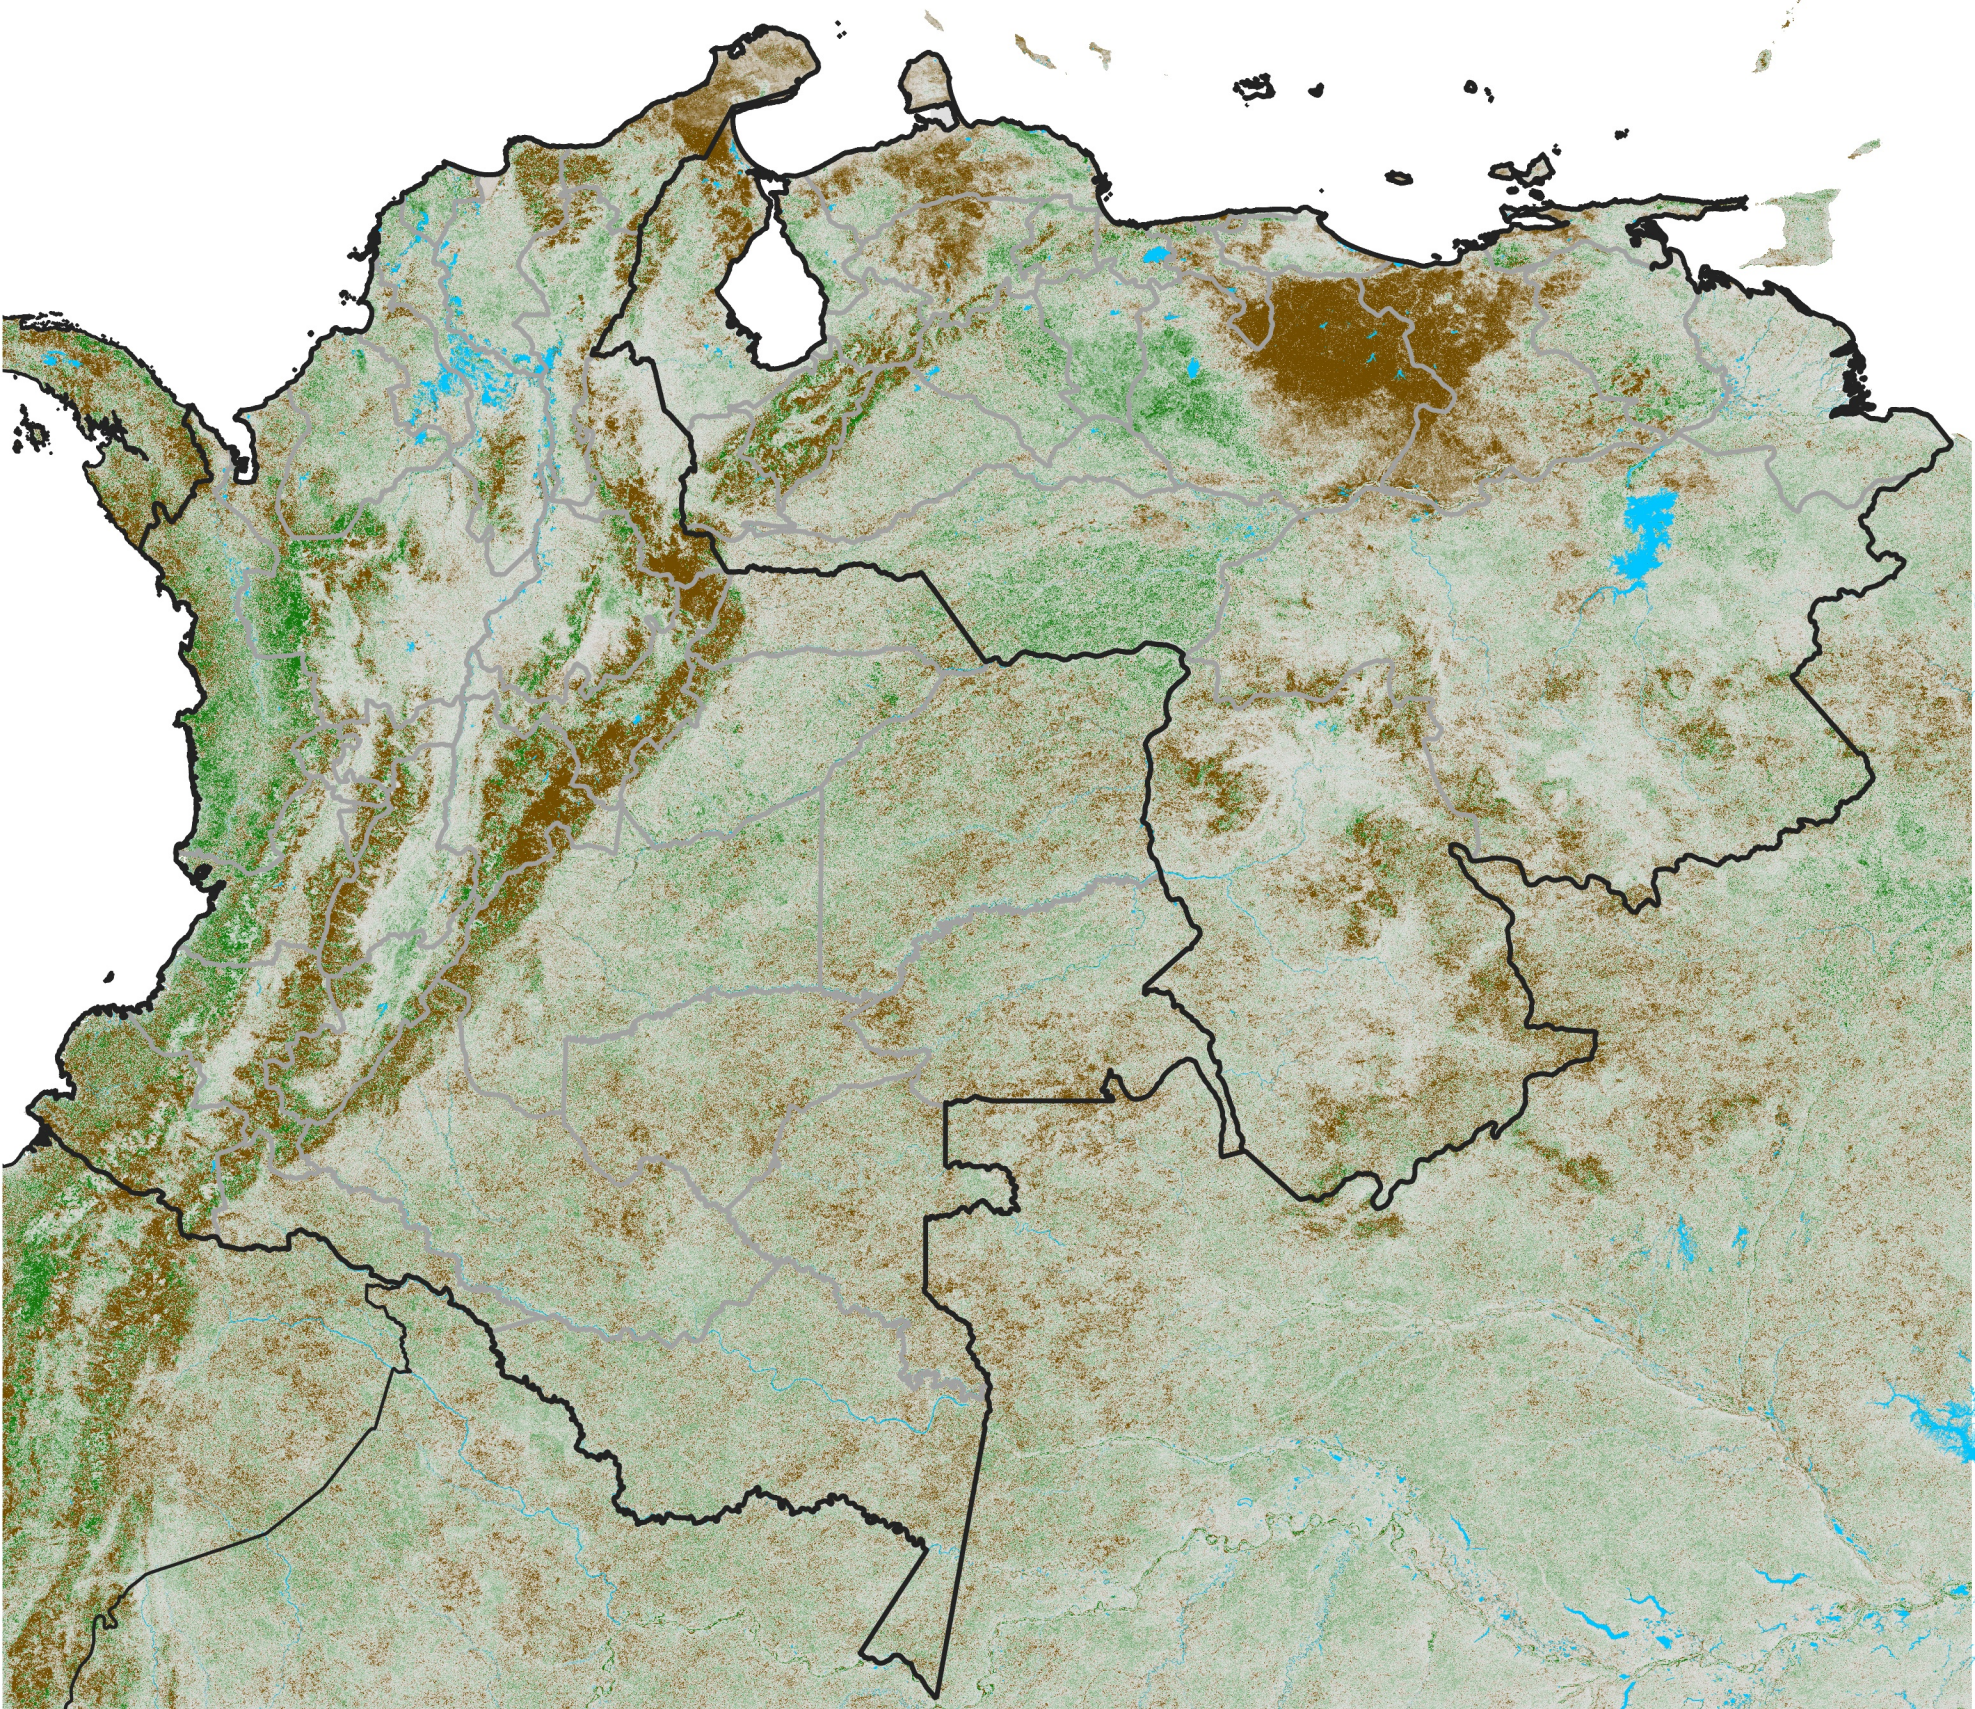

Colombia Venezuela NDVI Anomaly

2018 minus mean (2003 - 2022)

Period 15 / May 21 - 31, 2018

NDVI Anomaly

< -0.3 -0.2 -0.1 -0.05 0.05 0.1 0.2 > 0.3

Negative

No Difference

Positive