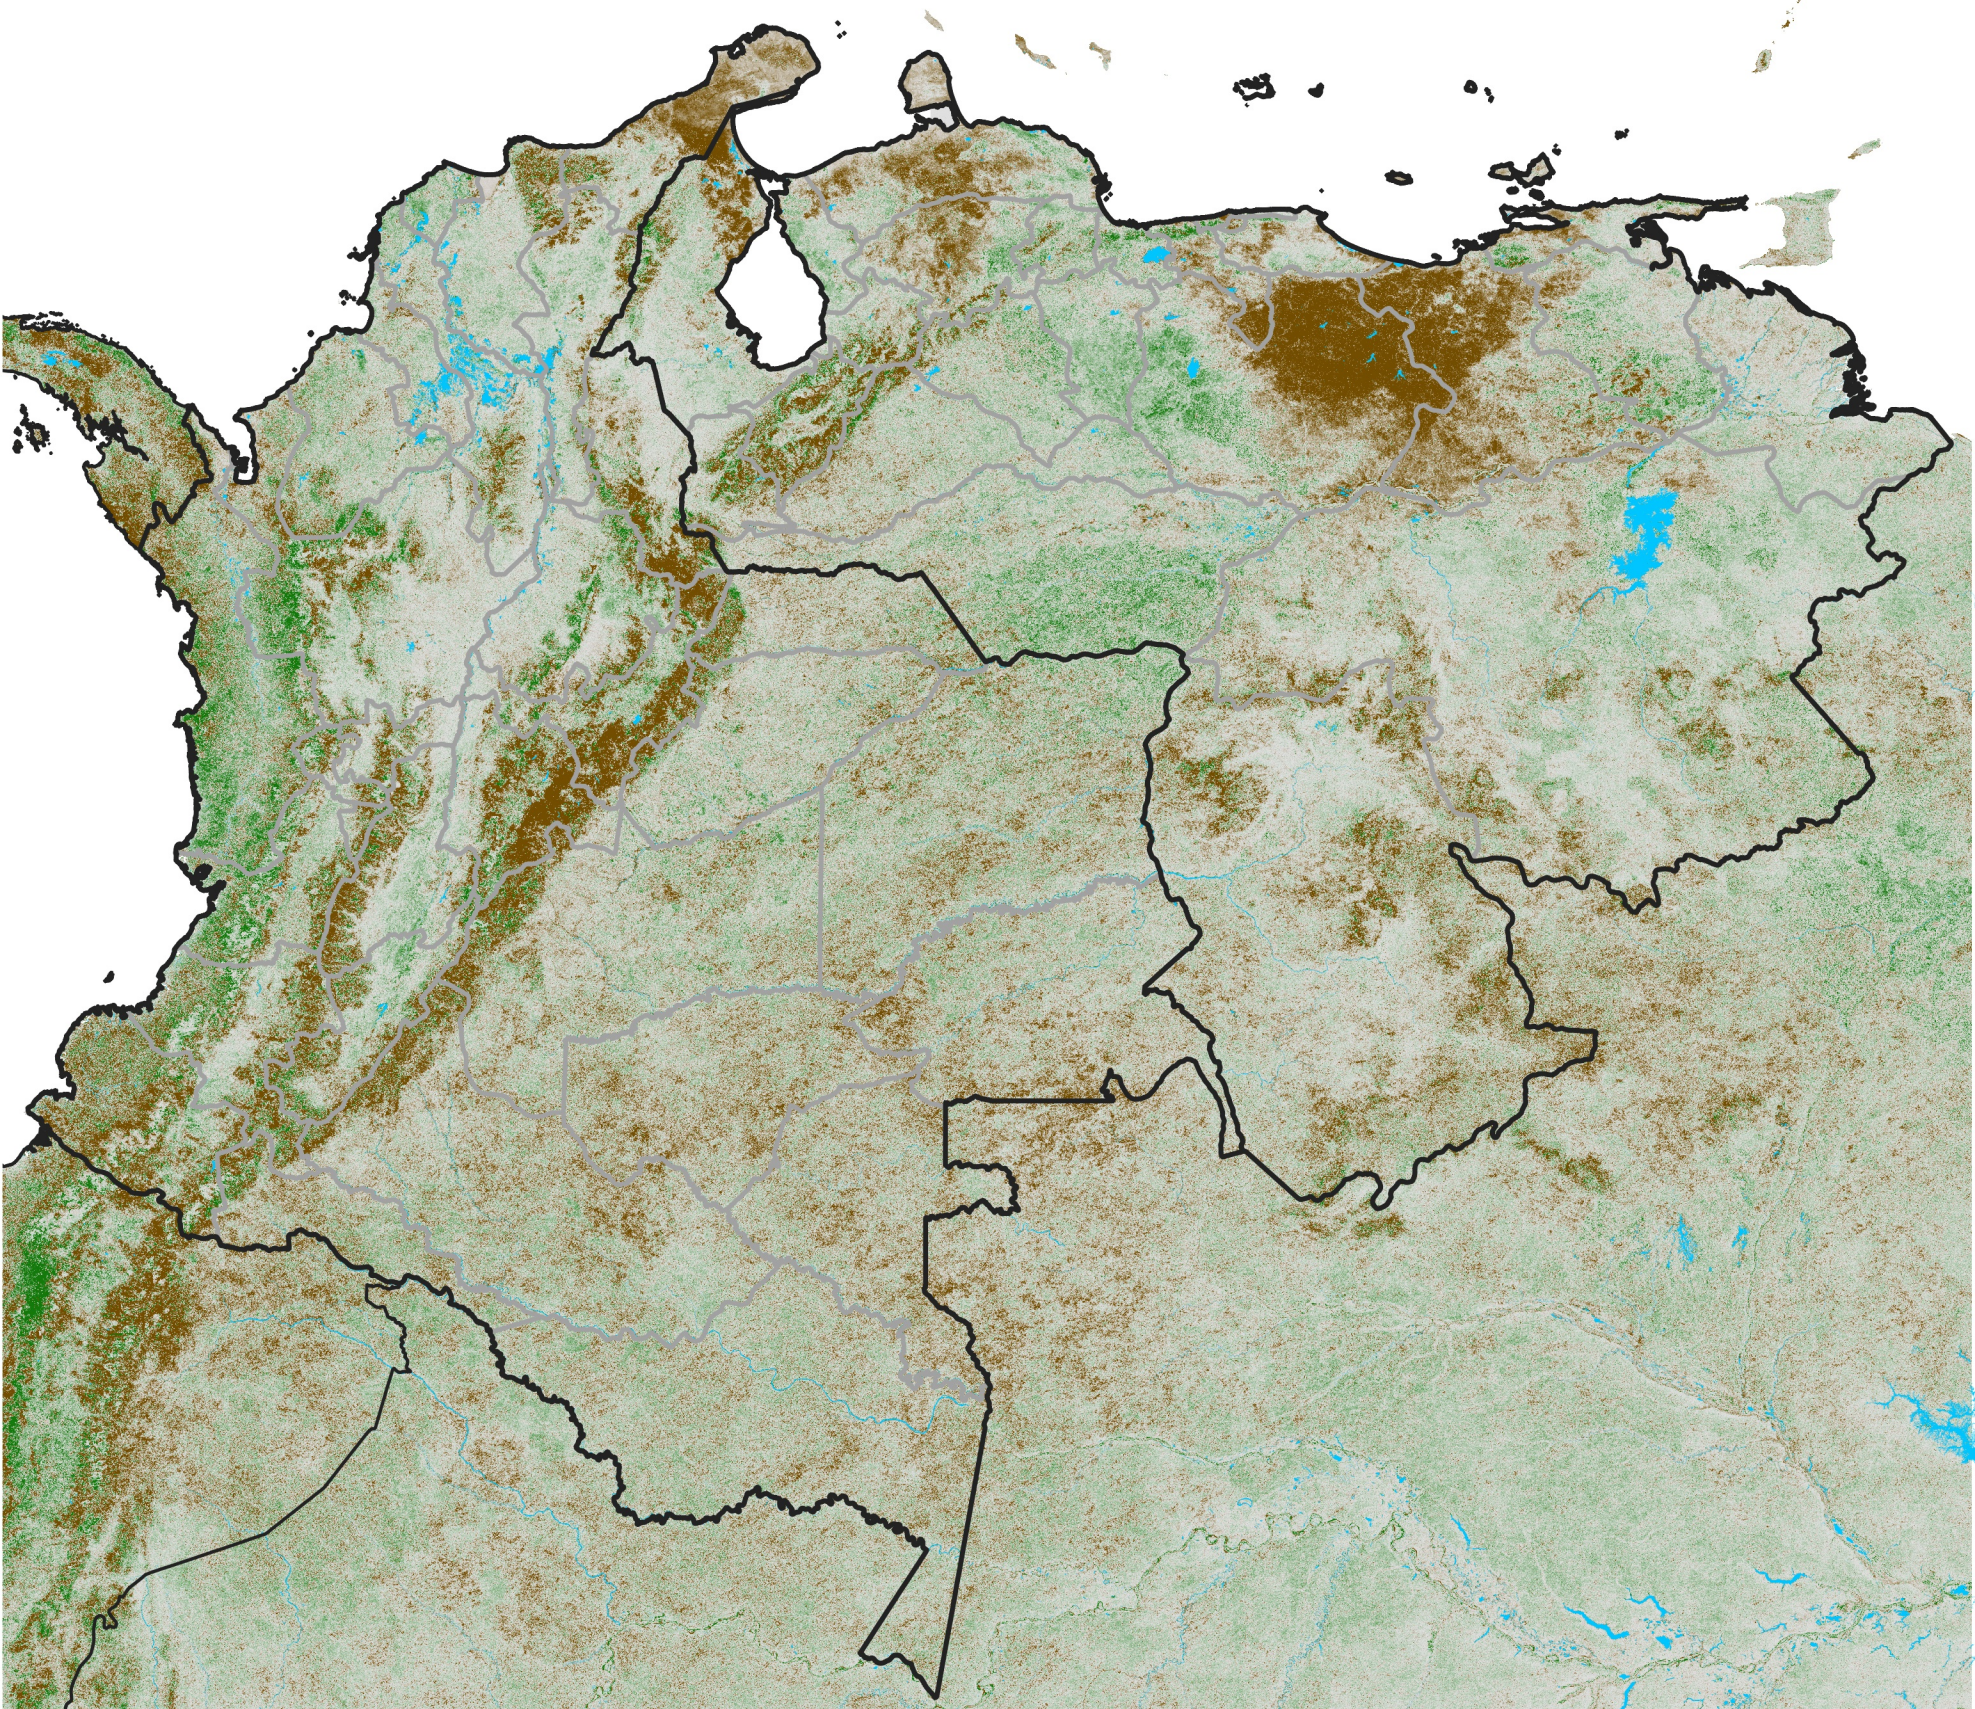

Colombia Venezuela NDVI Anomaly

2018 minus mean (2003 - 2022)

Period 16 / June 01 - 10, 2018

NDVI Anomaly

< -0.3 -0.2 -0.1 -0.05 0.05 0.1 0.2 > 0.3

Negative

No Difference

Positive