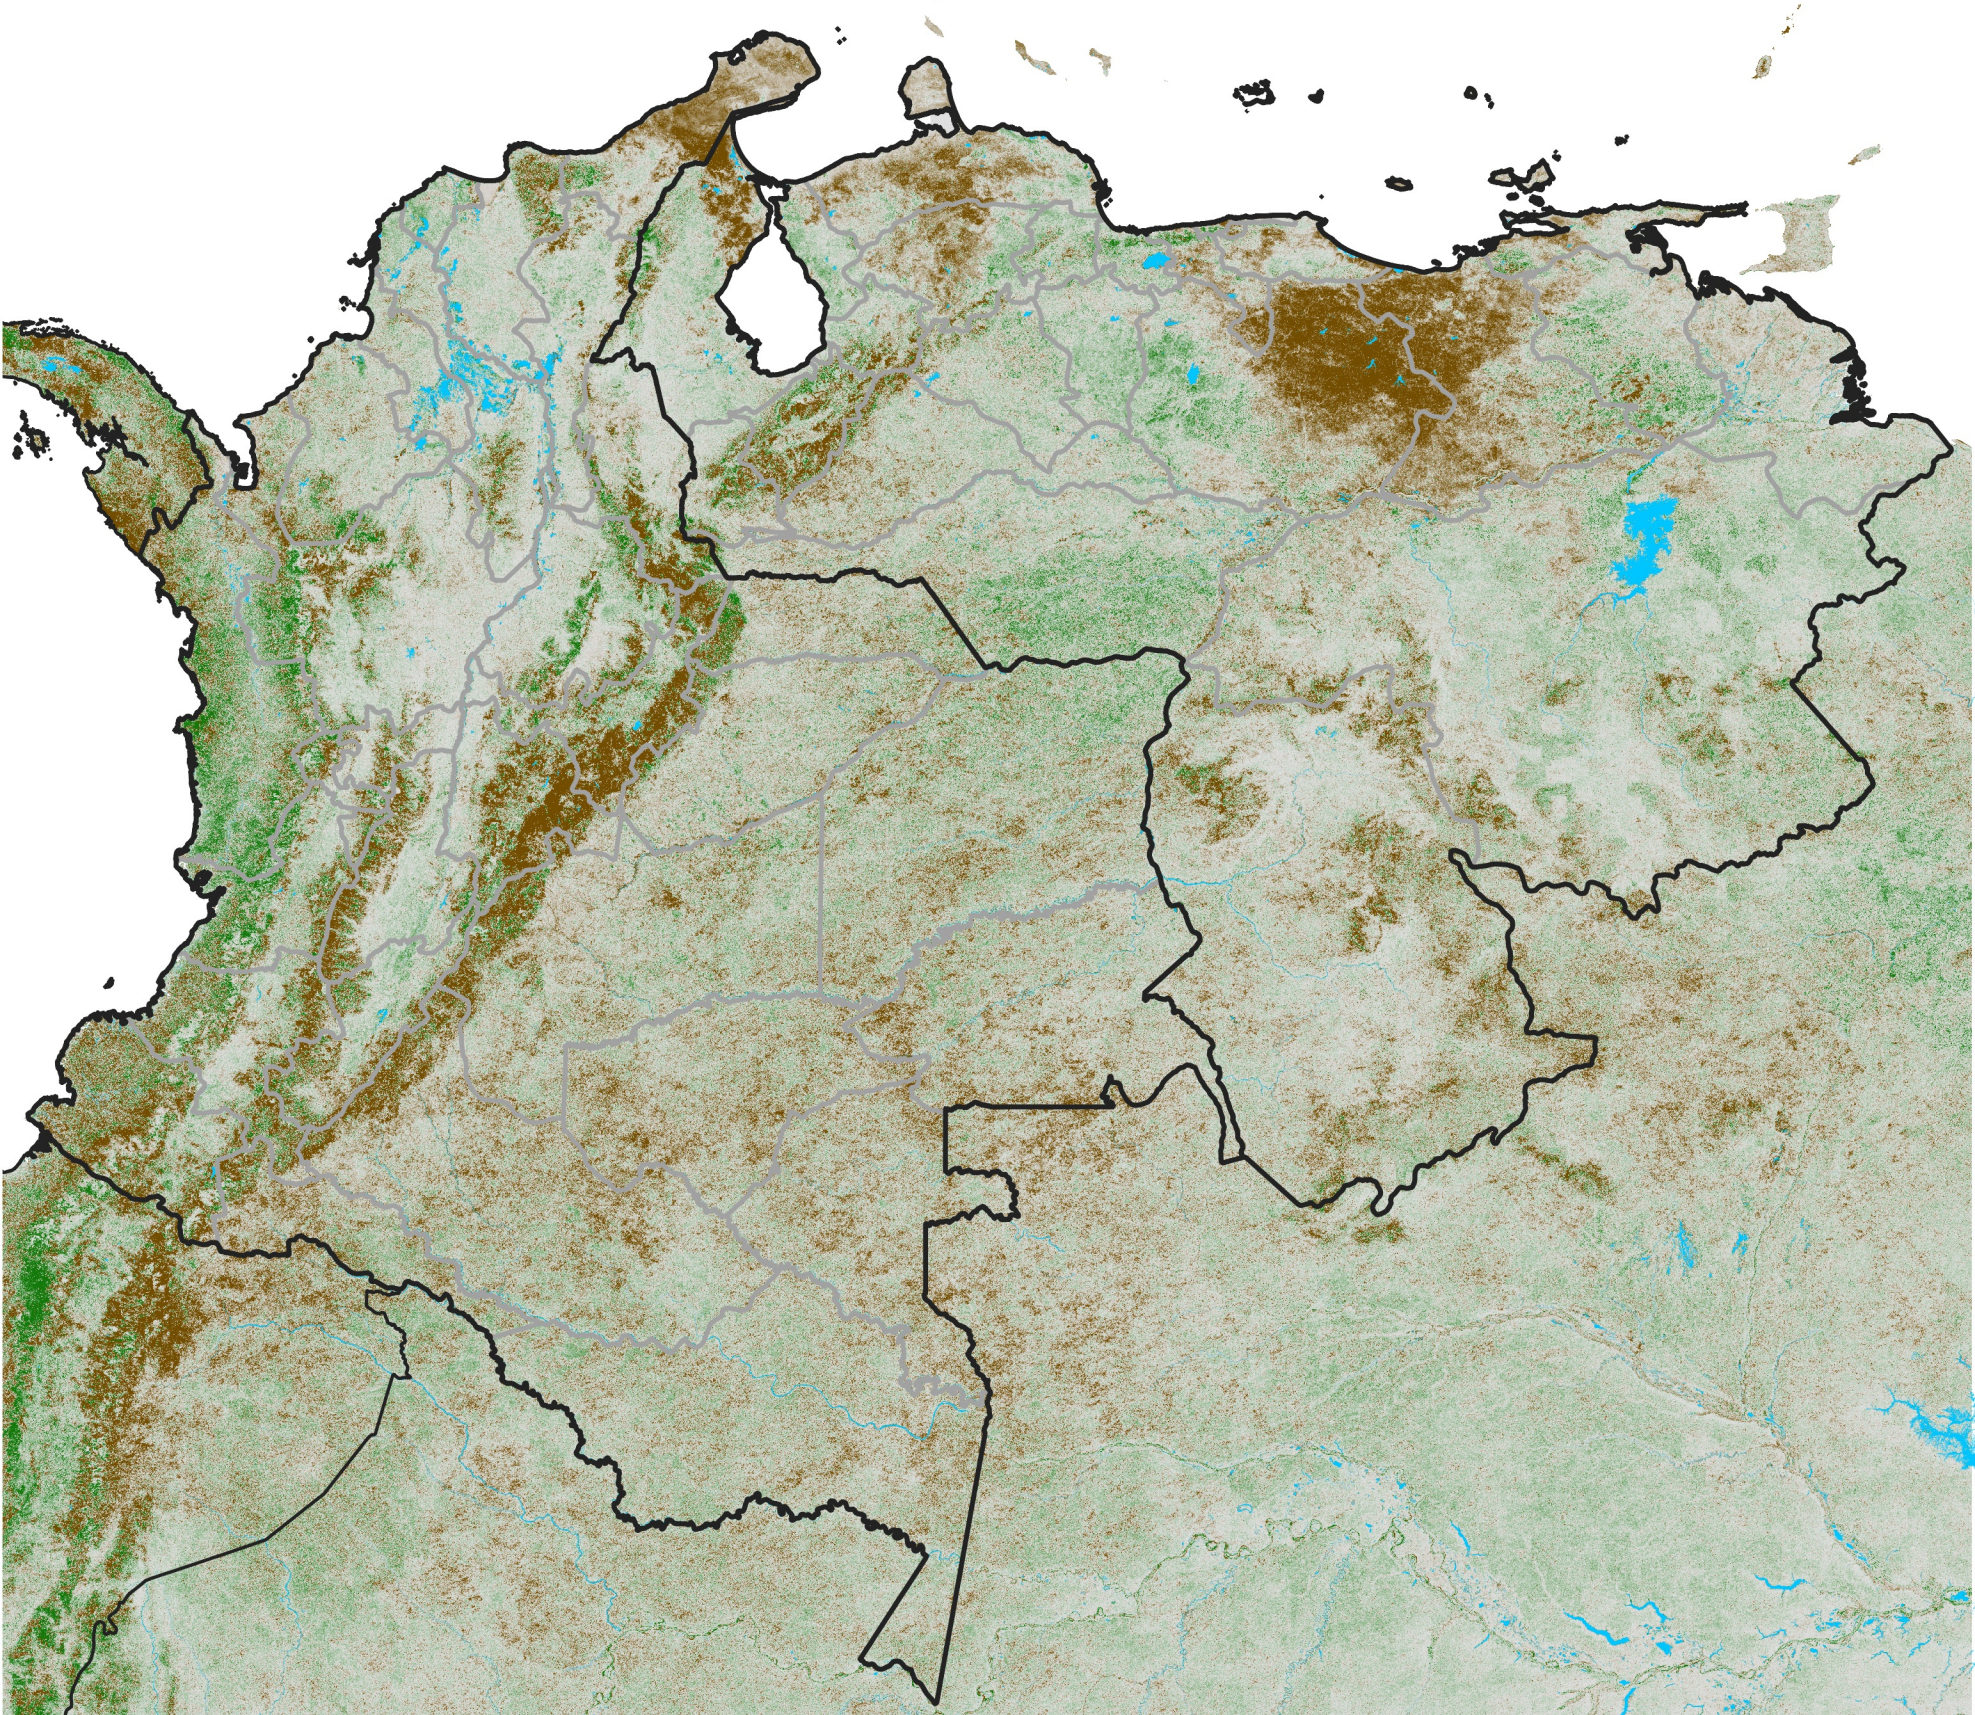

# Colombia Venezuela NDVI Anomaly

2018 minus mean (2003 - 2022)

Period 17 / June 11 - 20, 2018

## NDVI Anomaly

< -0.3   -0.2   -0.1   -0.05   0.05   0.1   0.2   > 0.3

Negative

No Difference

Positive