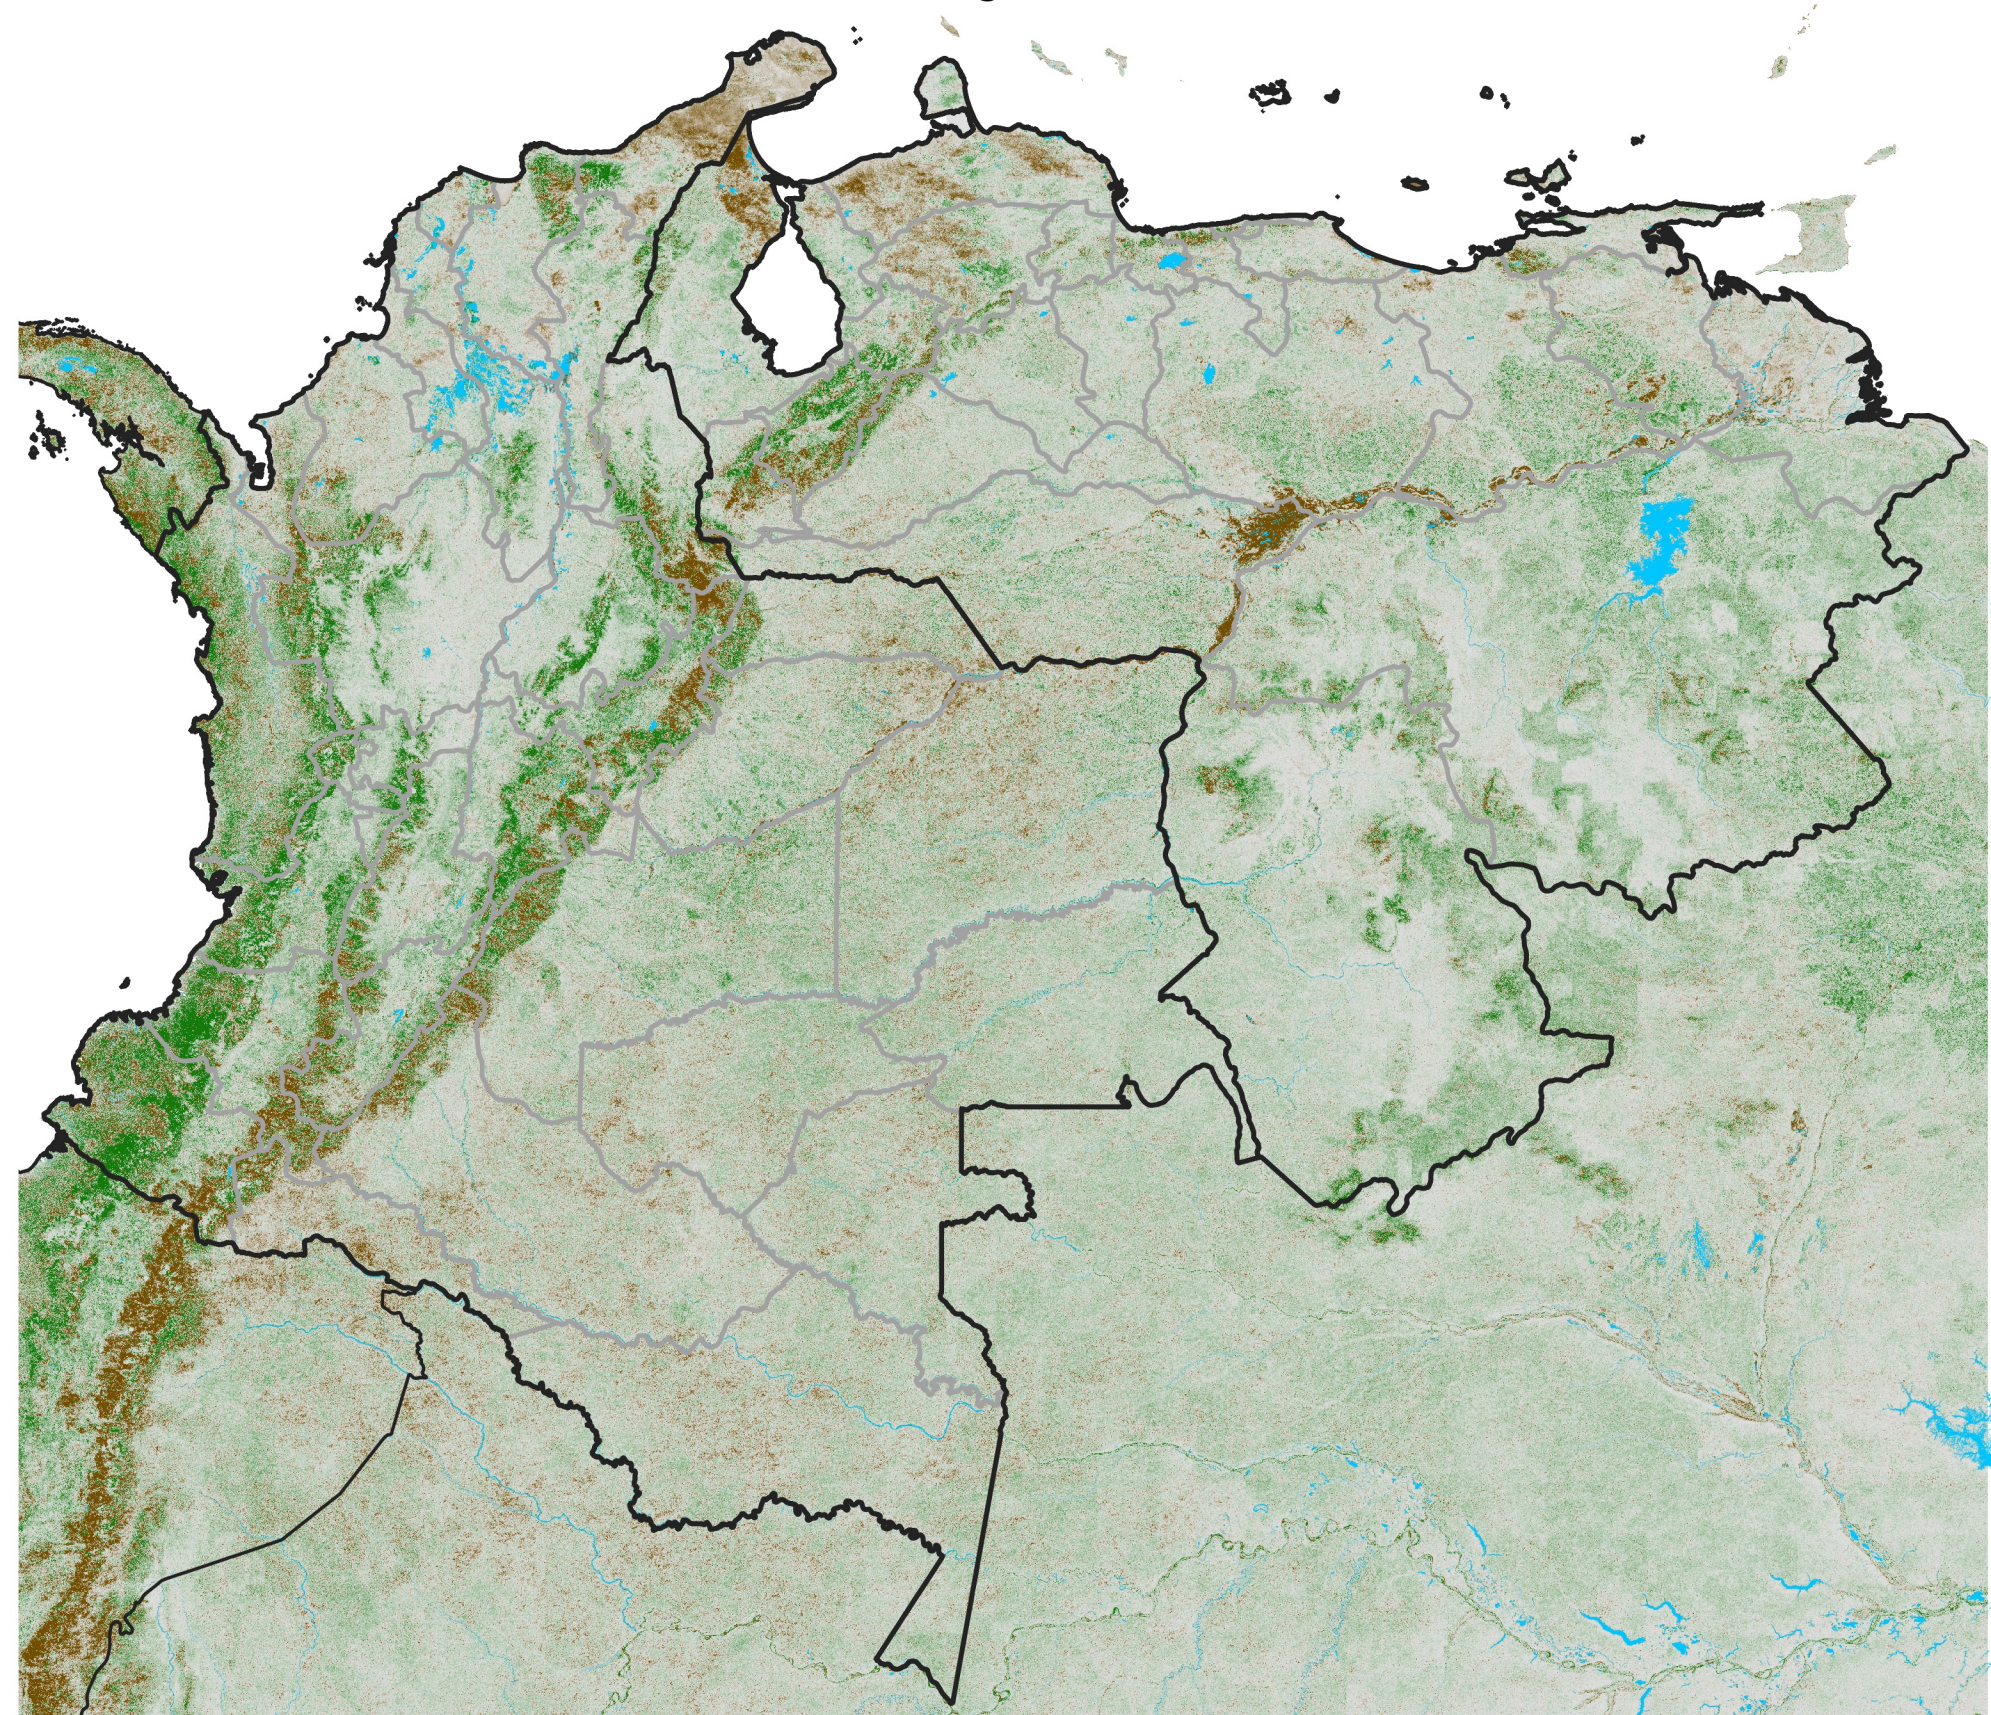

# Colombia Venezuela NDVI Anomaly

2018 minus mean (2003 - 2022)

Period 22 / August 01 - 10, 2018

## NDVI Anomaly

< -0.3   -0.2   -0.1   -0.05   0.05   0.1   0.2   > 0.3

Negative

No Difference

Positive