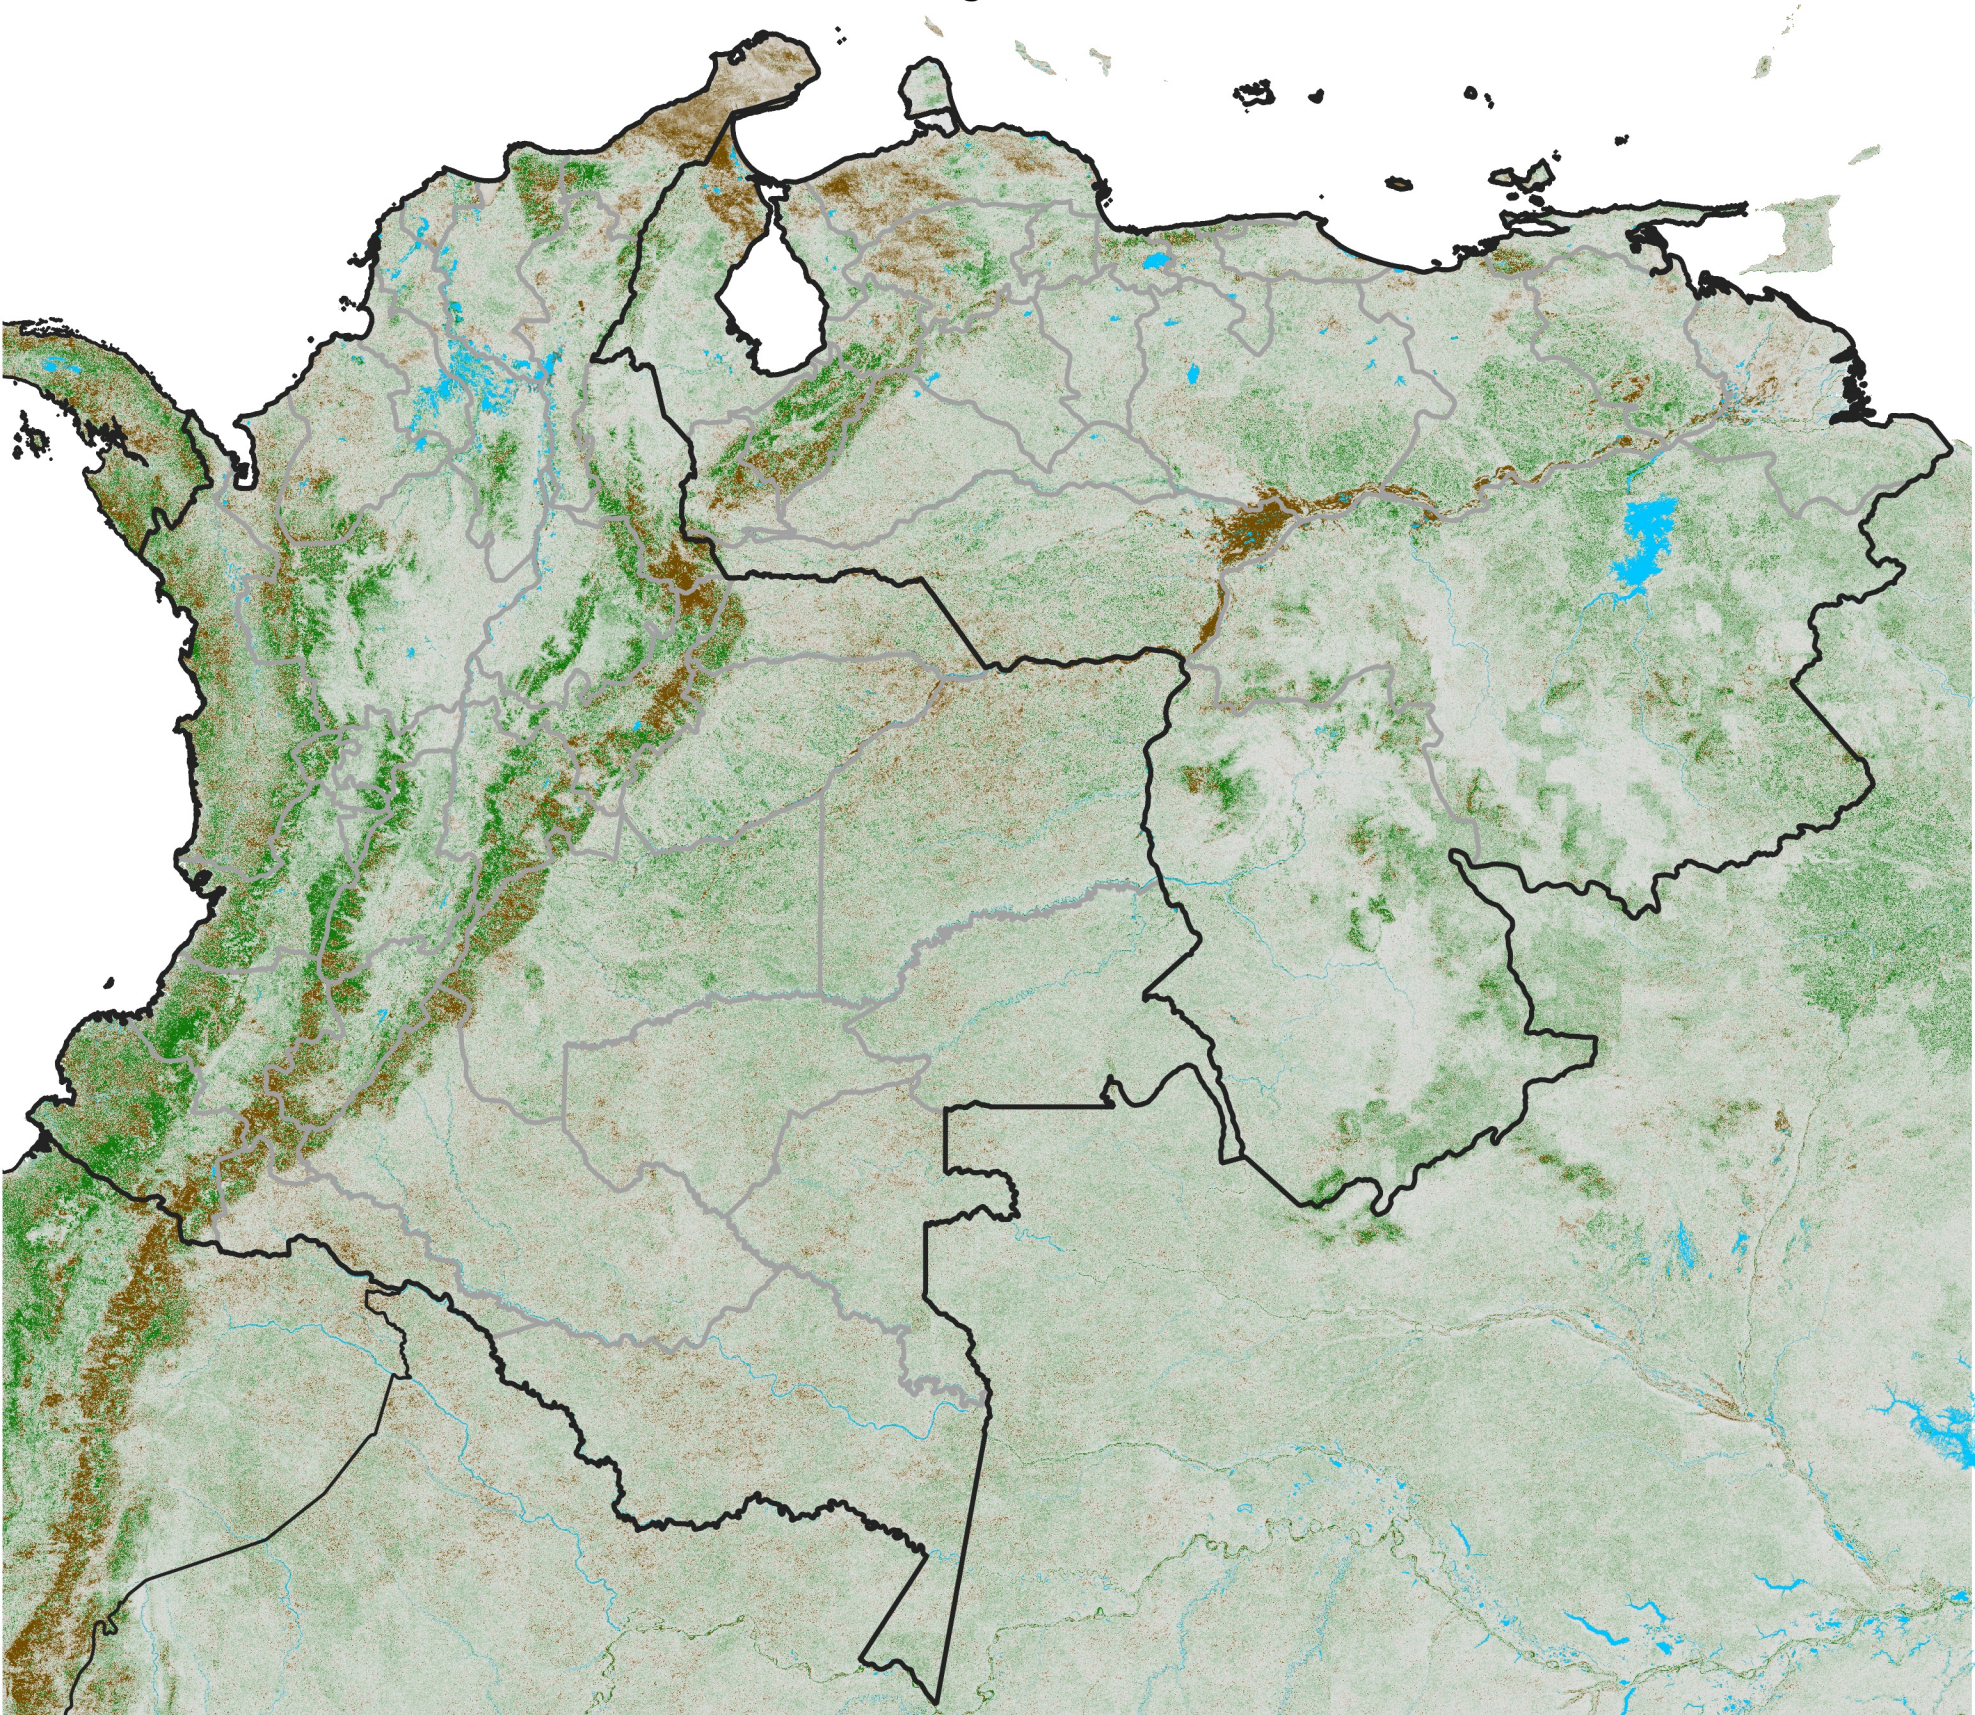

Colombia Venezuela NDVI Anomaly

2018 minus mean (2003 - 2022)

Period 23 / August 11 - 20, 2018

NDVI Anomaly

< -0.3 -0.2 -0.1 -0.05 0.05 0.1 0.2 > 0.3

Negative

No Difference

Positive