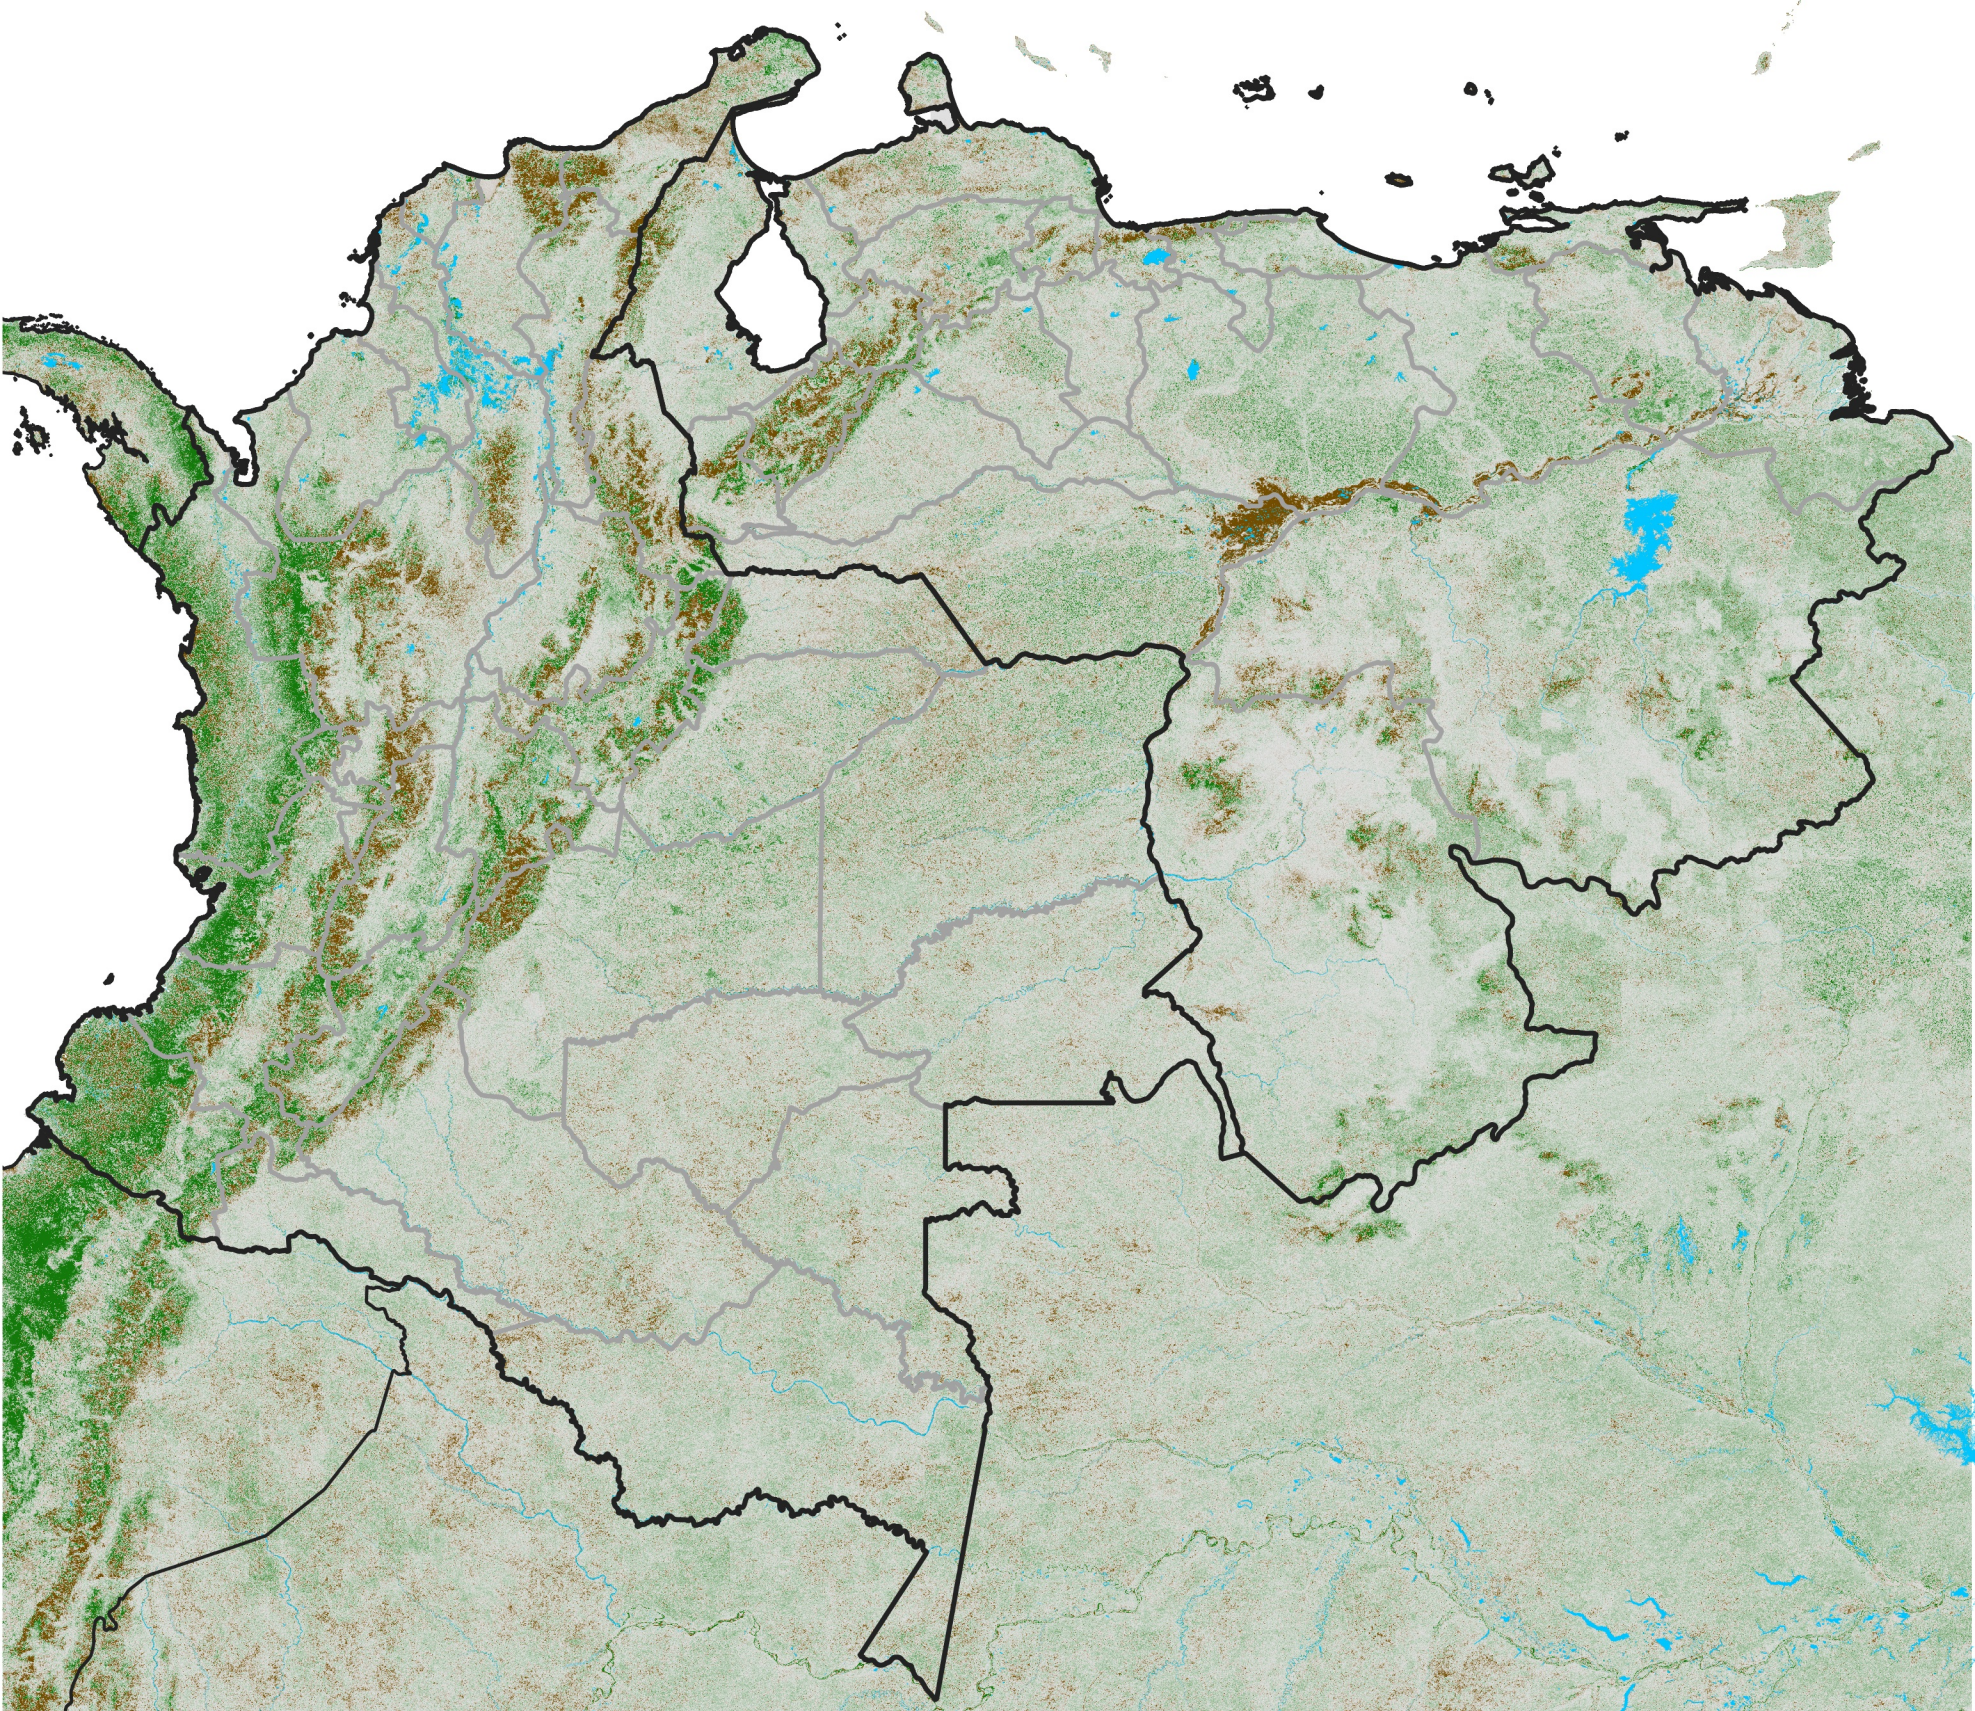

# Colombia Venezuela NDVI Anomaly

2018 minus mean (2003 - 2022)  
Period 29 / October 11 - 20, 2018

## NDVI Anomaly

< -0.3   -0.2   -0.1   -0.05   0.05   0.1   0.2   > 0.3

Negative

No Difference

Positive