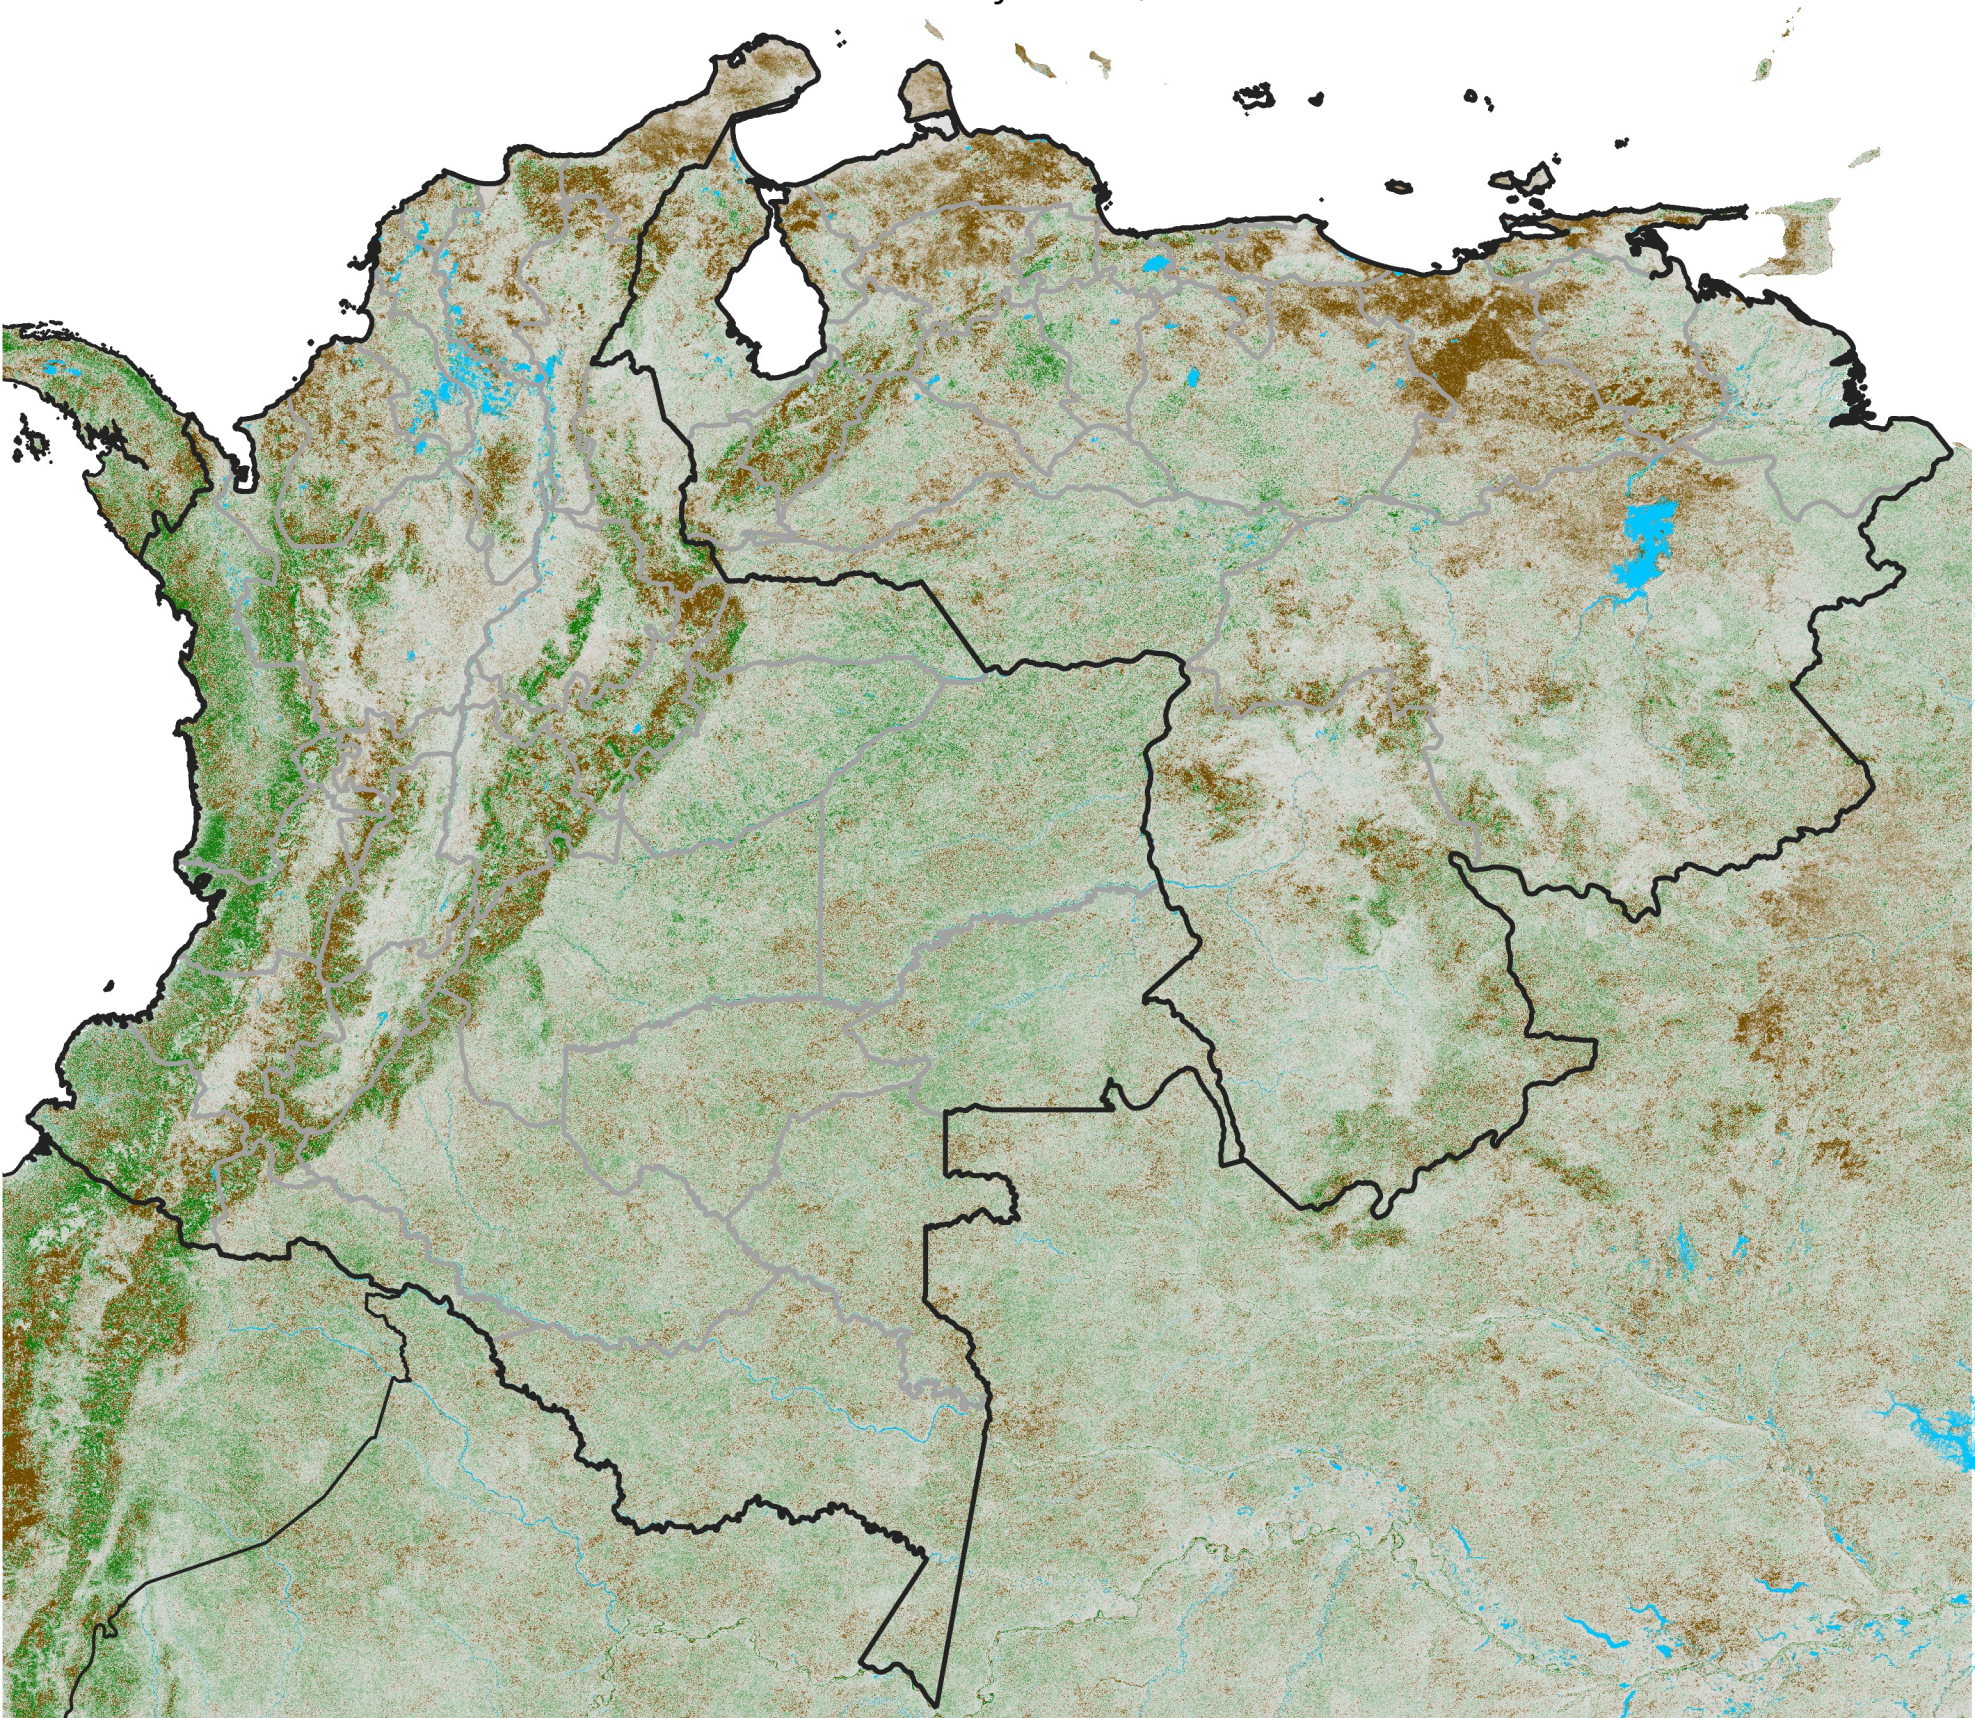

Colombia Venezuela NDVI Anomaly

2019 minus mean (2003 - 2022)

Period 15 / May 21 - 31, 2019

NDVI Anomaly

< -0.3 -0.2 -0.1 -0.05 0.05 0.1 0.2 > 0.3

Negative

No Difference

Positive