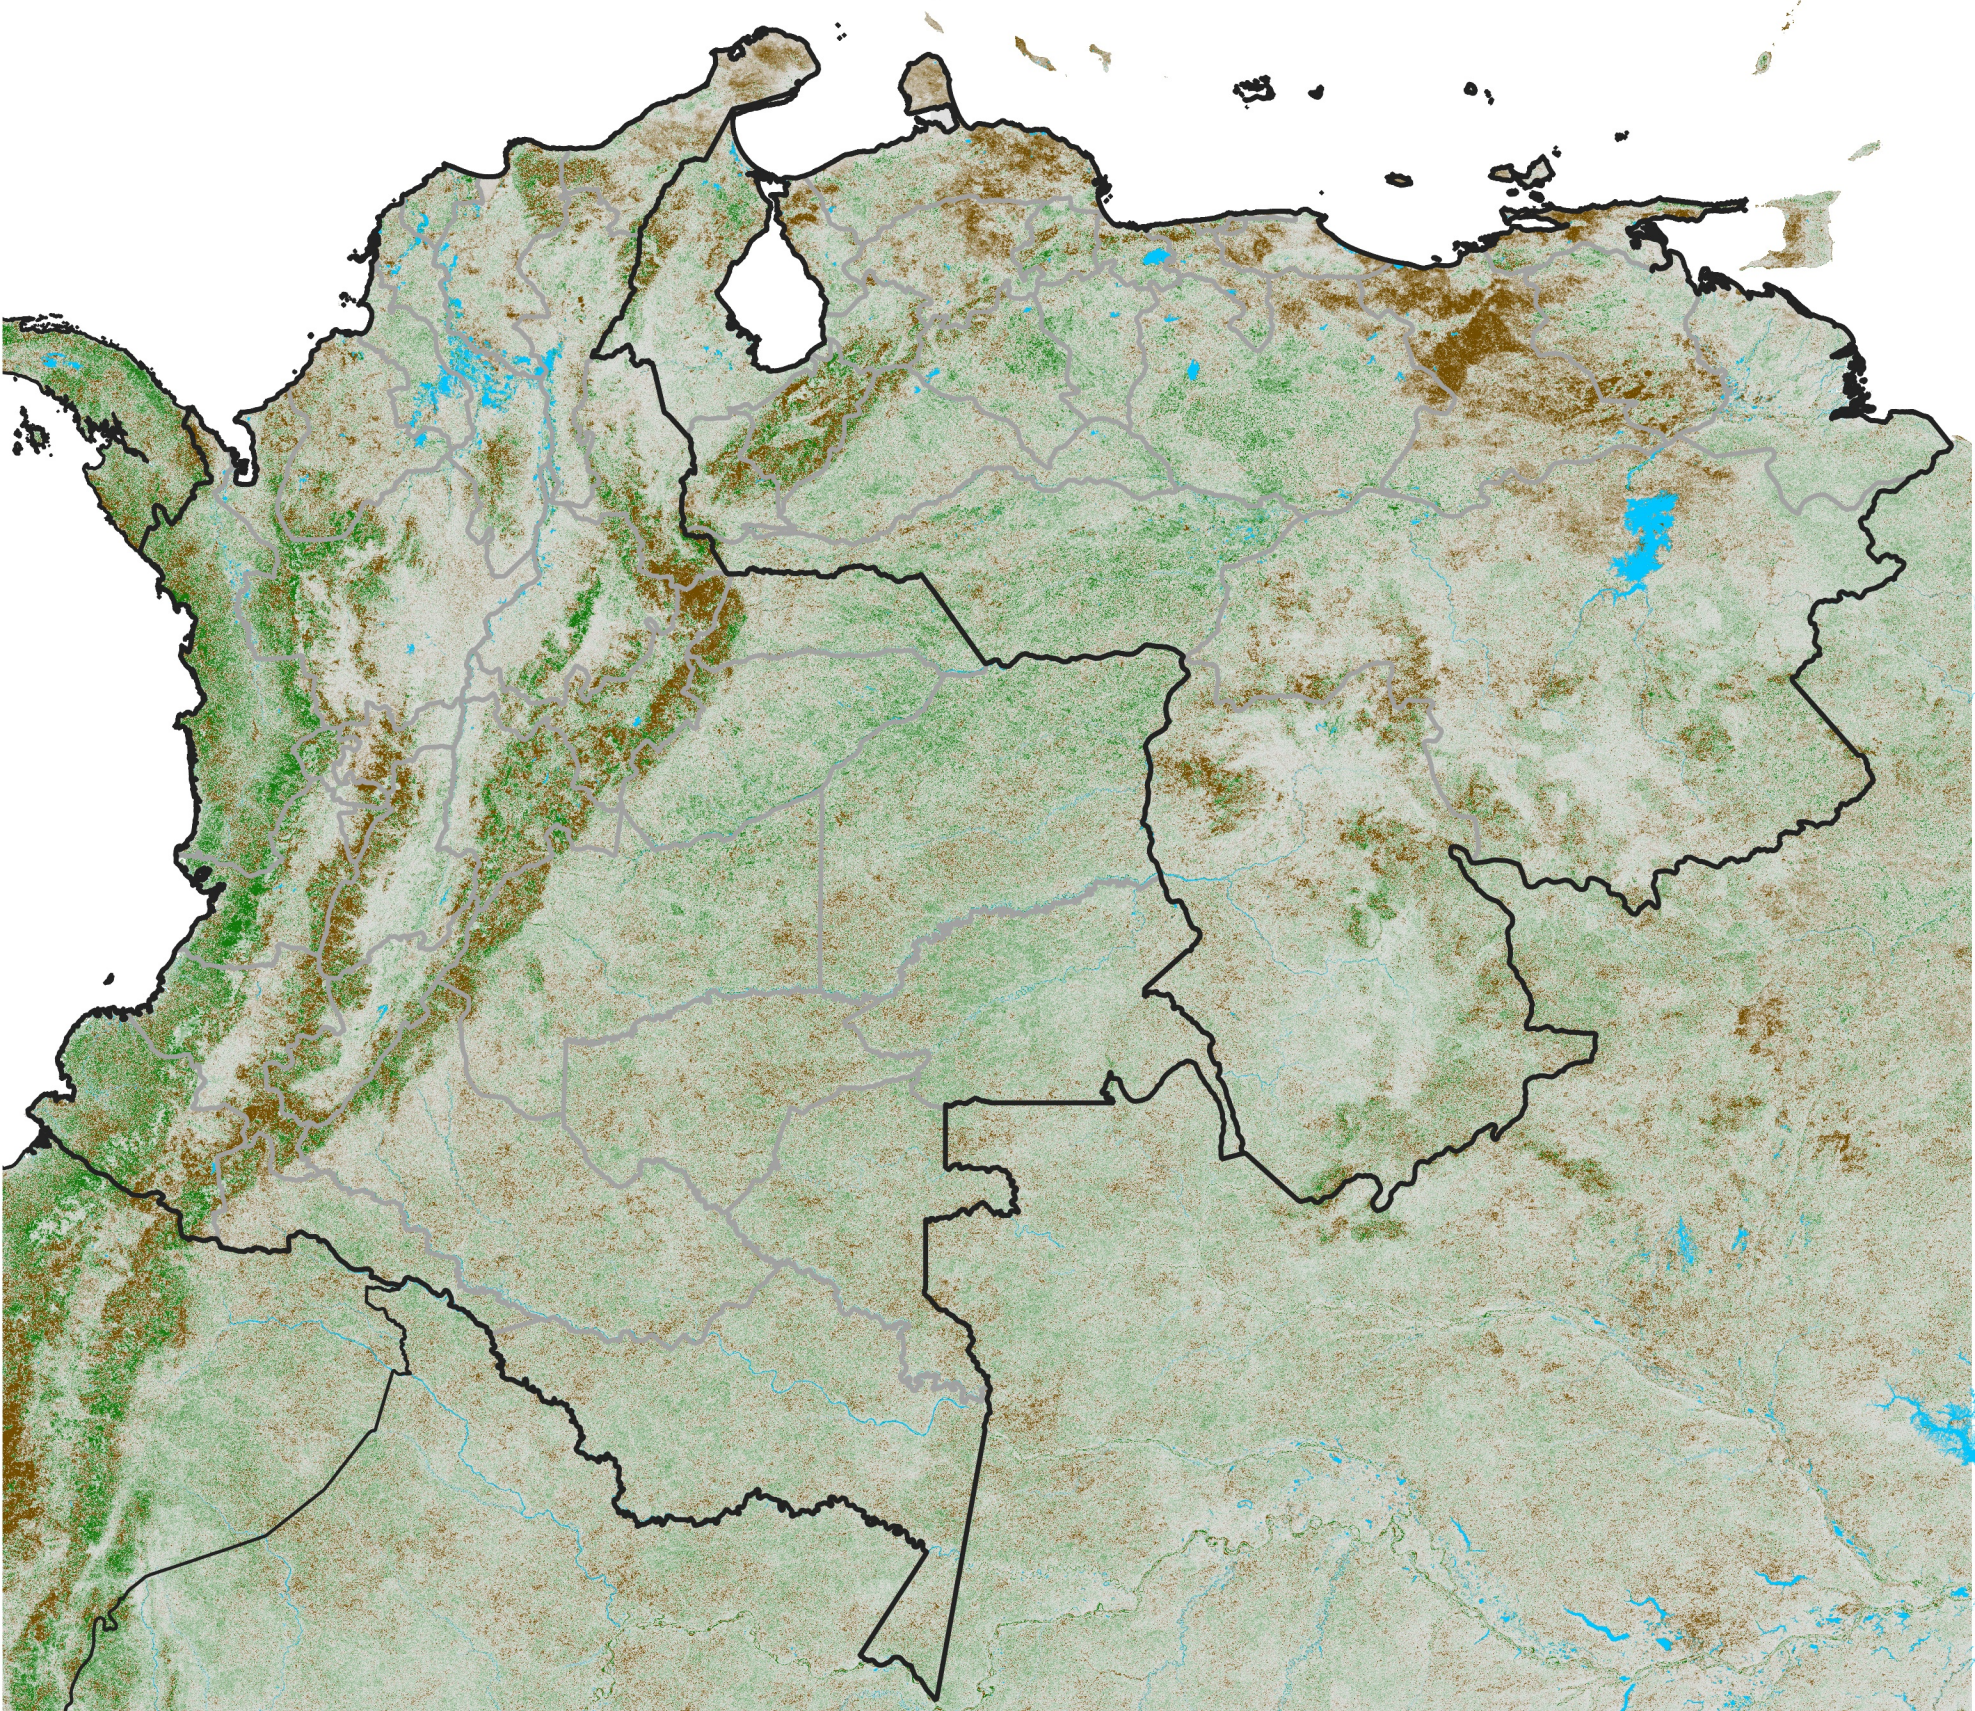

Colombia Venezuela NDVI Anomaly

2019 minus mean (2003 - 2022)

Period 16 / June 01 - 10, 2019

NDVI Anomaly

< -0.3 -0.2 -0.1 -0.05 0.05 0.1 0.2 > 0.3

Negative

No Difference

Positive