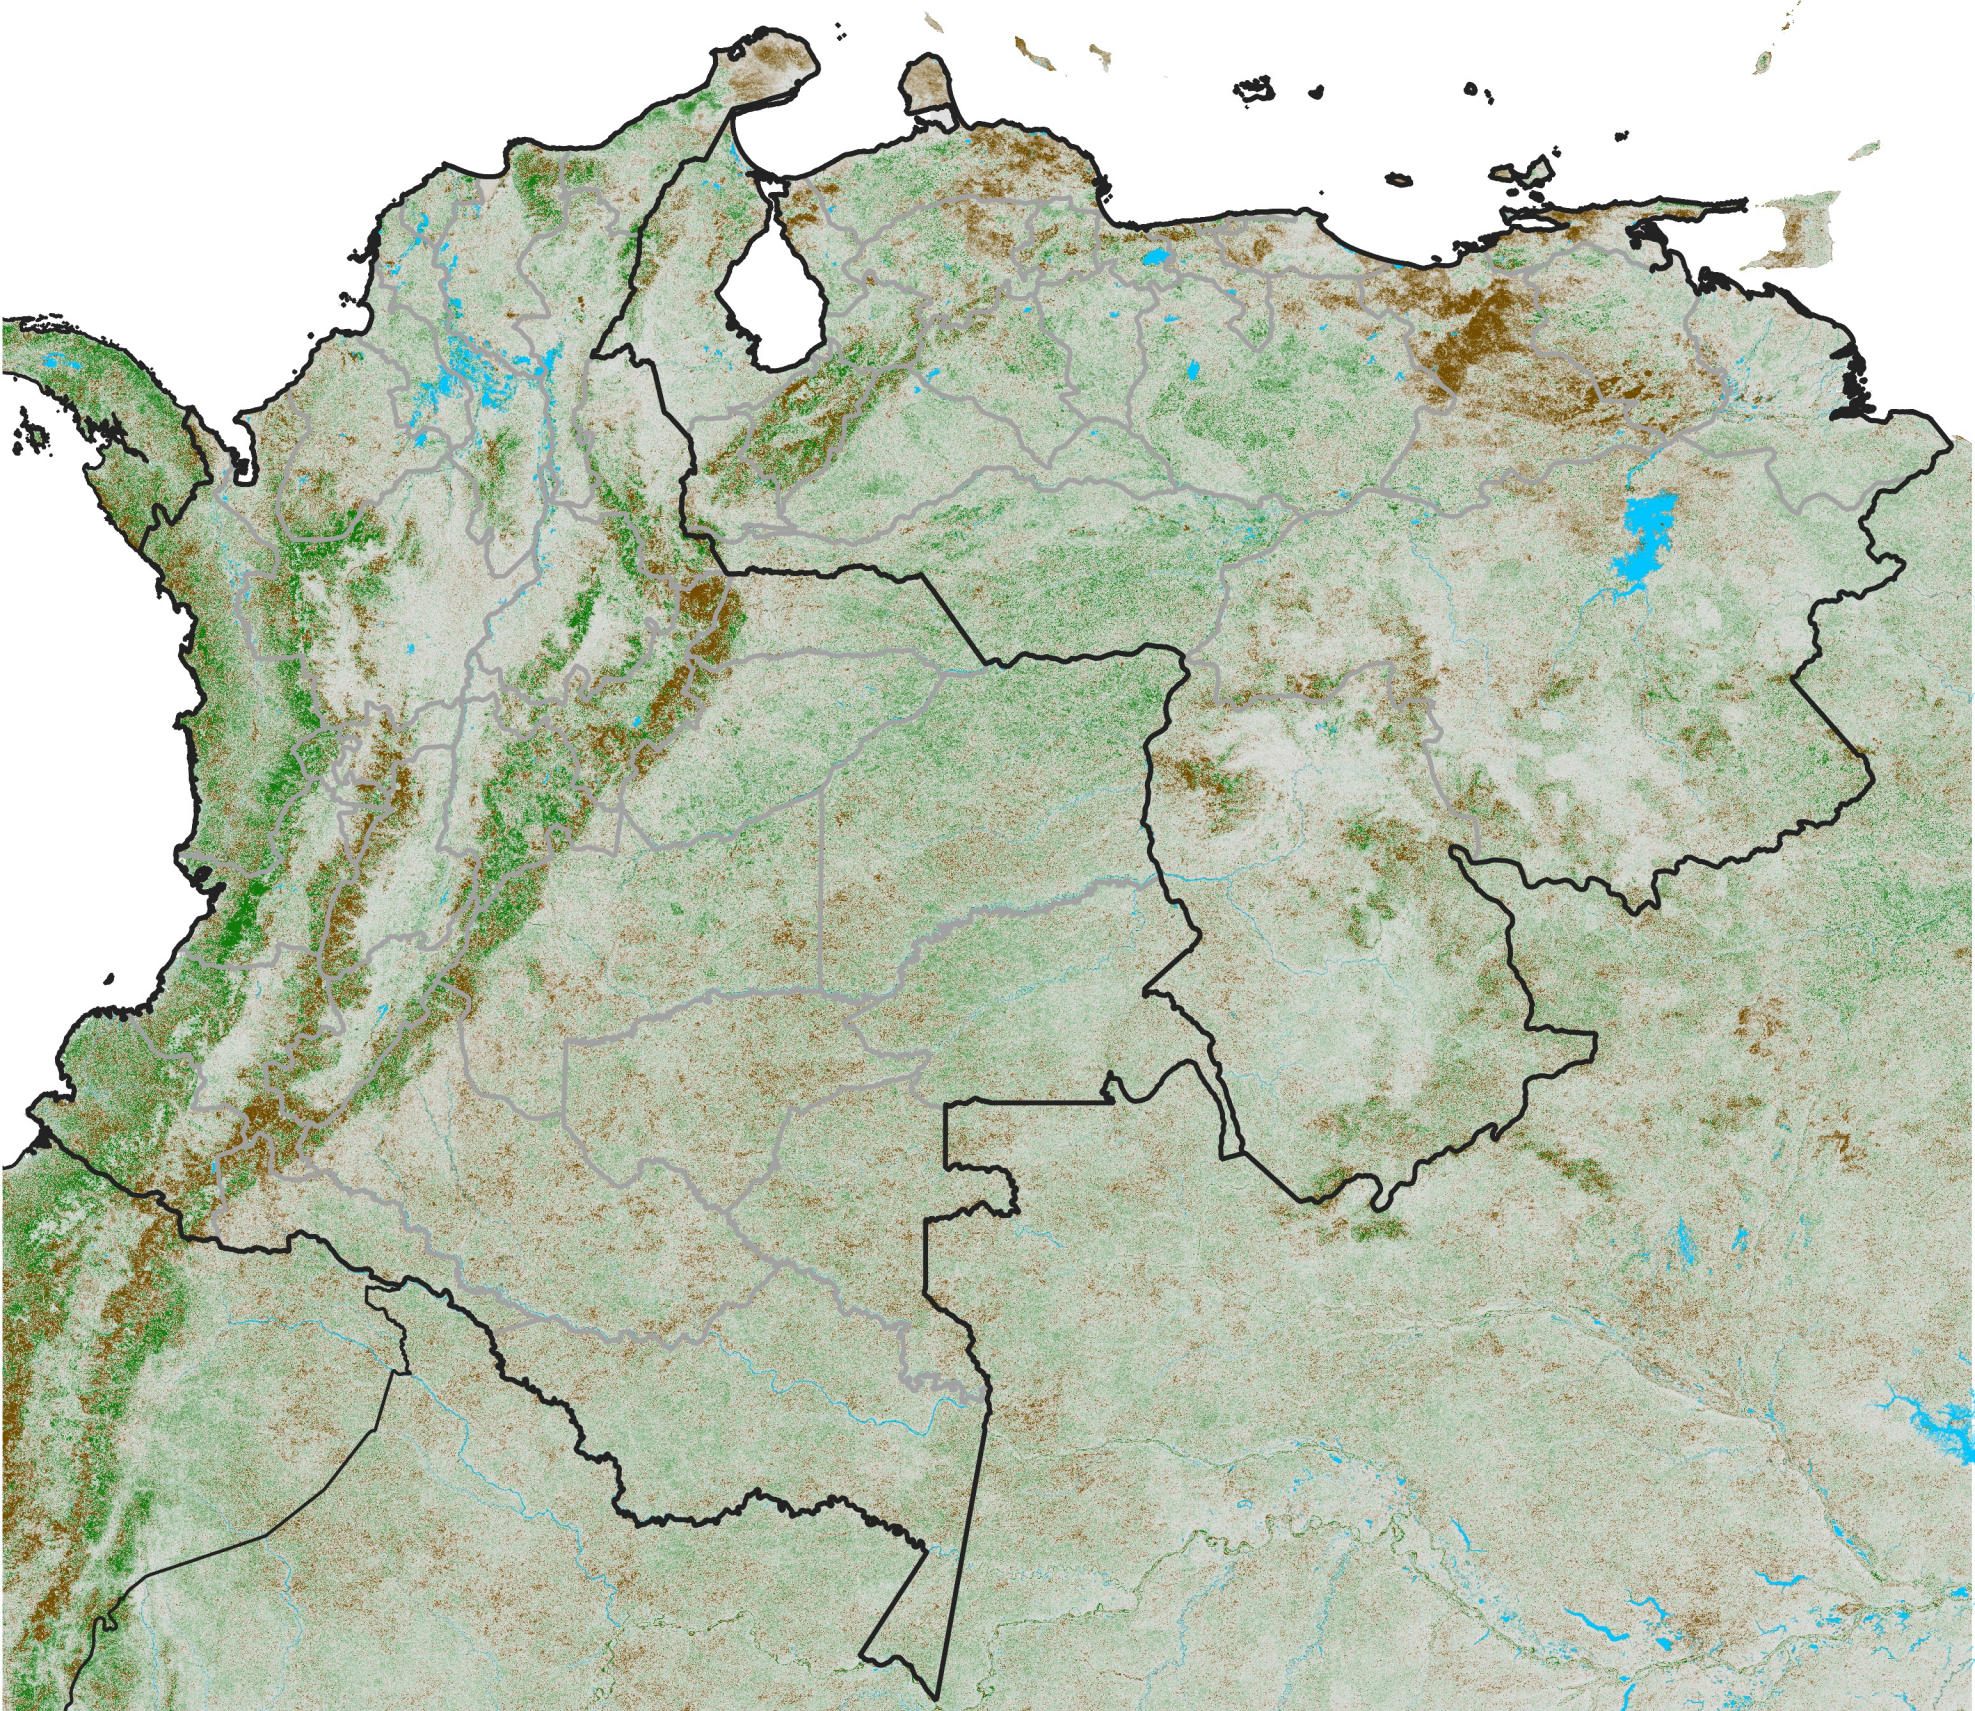

Colombia Venezuela NDVI Anomaly

2019 minus mean (2003 - 2022)

Period 17 / June 11 - 20, 2019

NDVI Anomaly

< -0.3 -0.2 -0.1 -0.05 0.05 0.1 0.2 > 0.3

Negative

No Difference

Positive