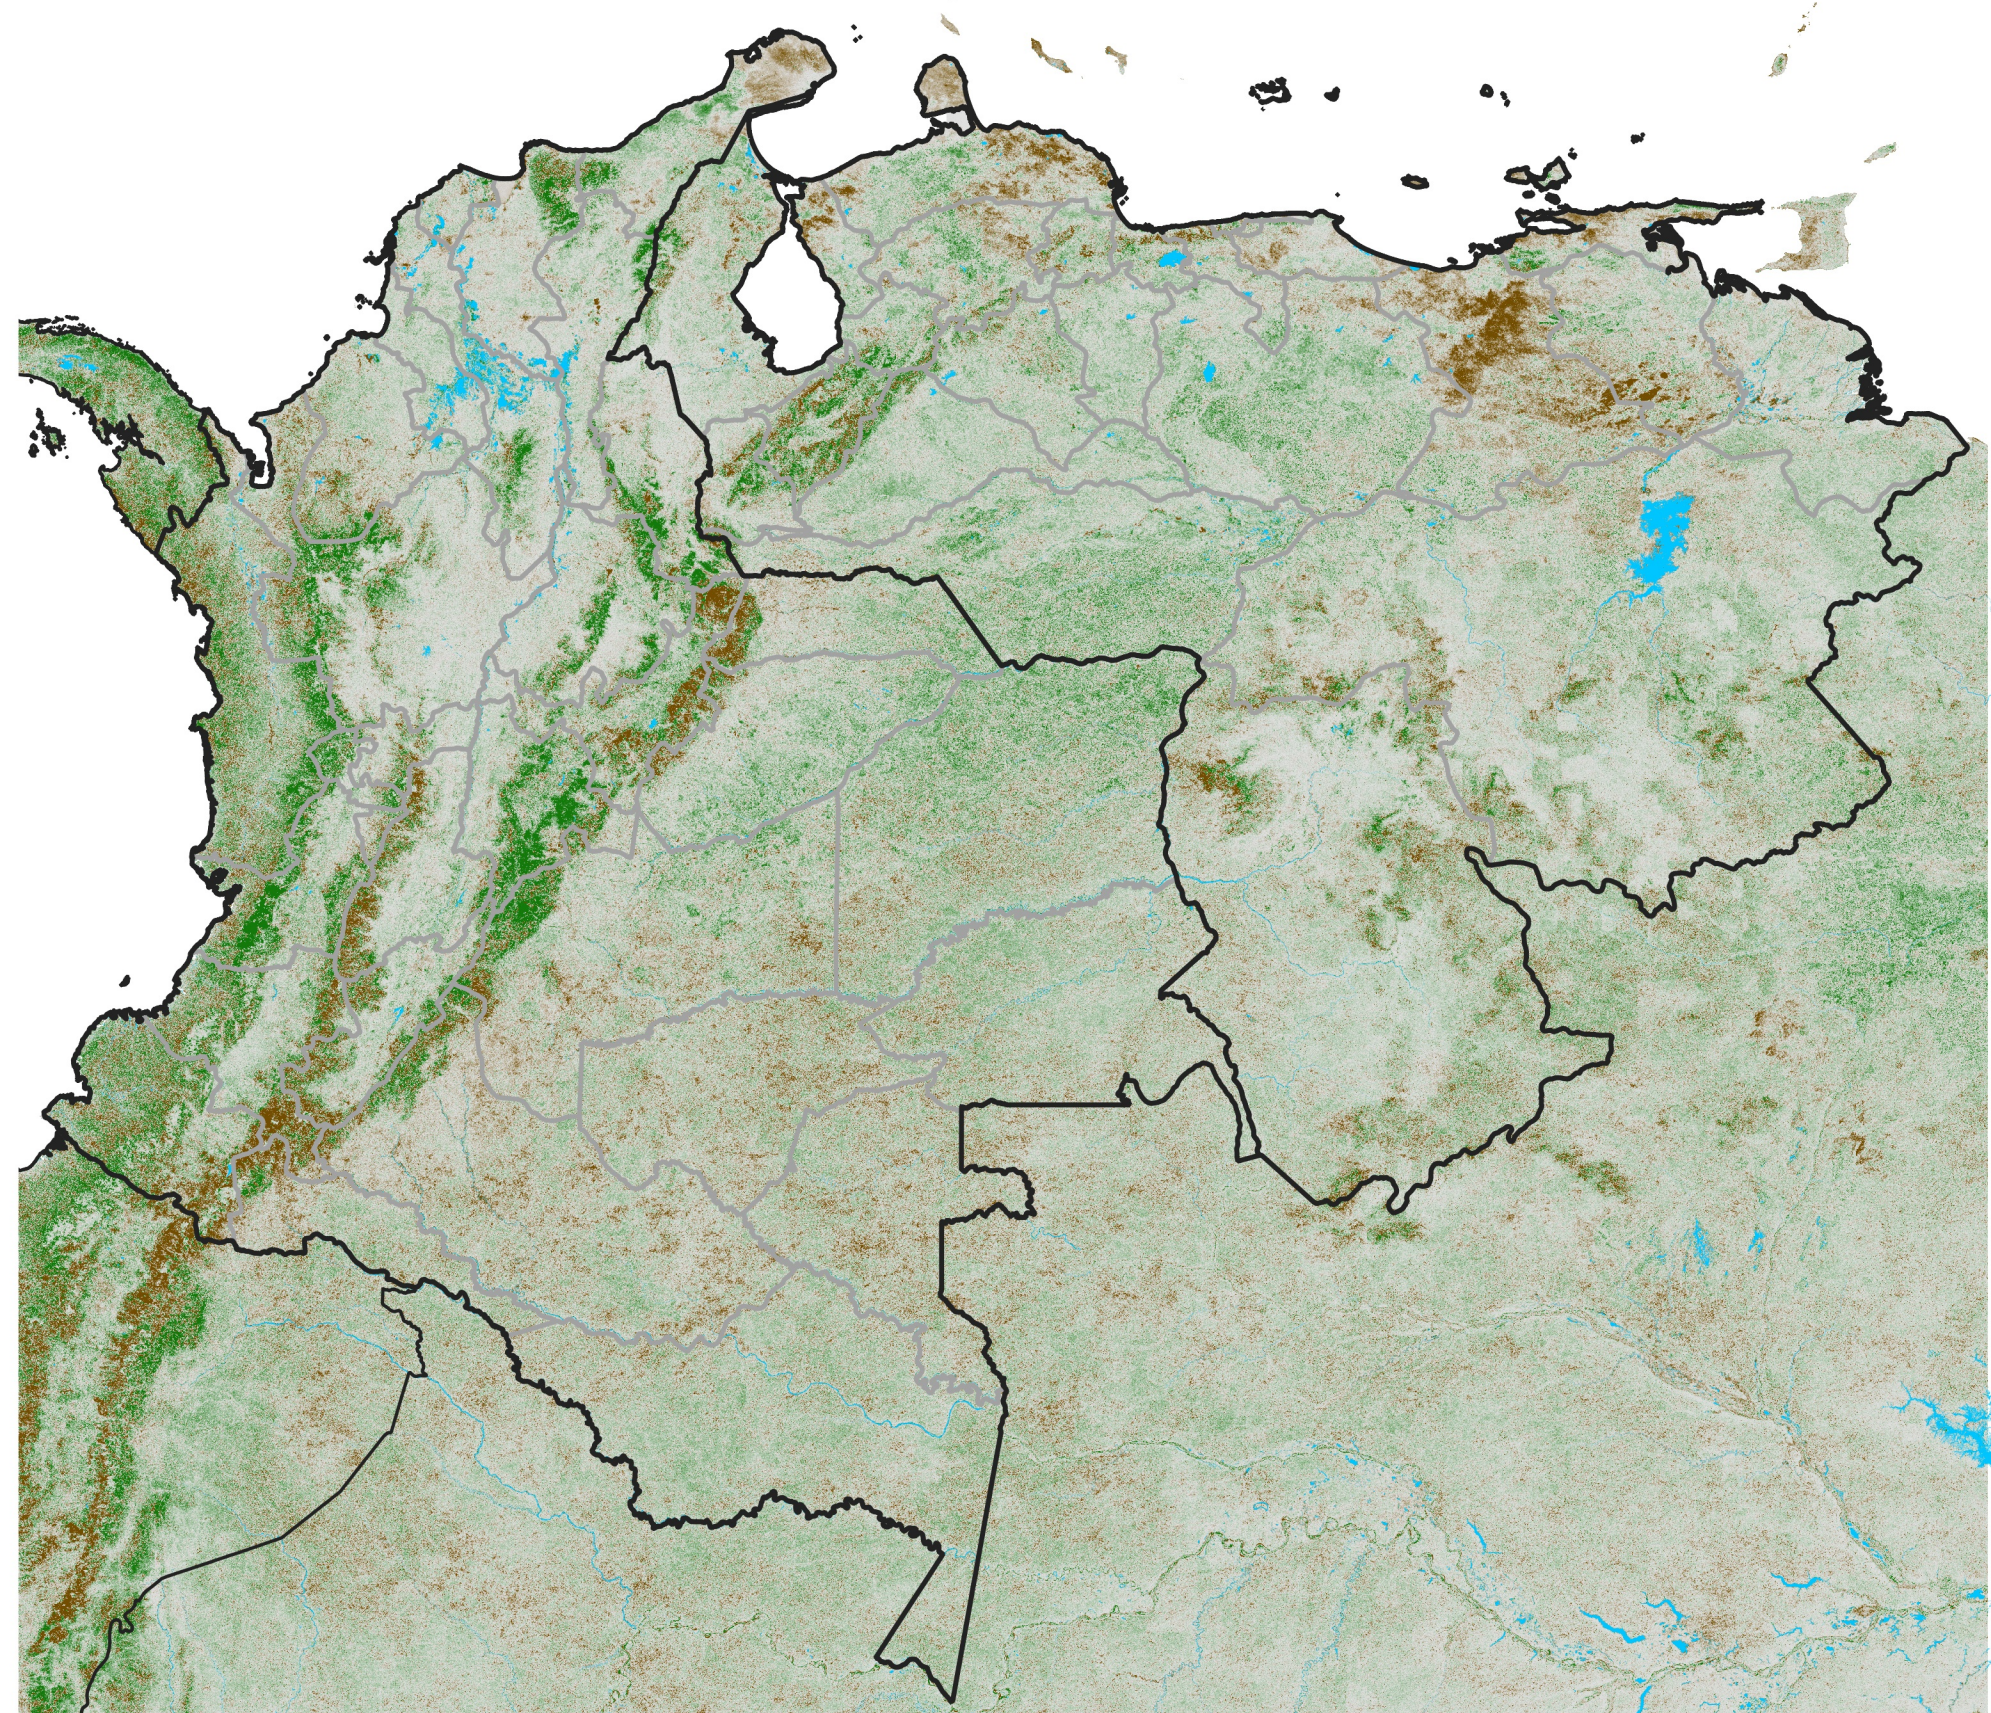

Colombia Venezuela NDVI Anomaly

2019 minus mean (2003 - 2022)

Period 18 / June 21 - 30, 2019

NDVI Anomaly

< -0.3 -0.2 -0.1 -0.05 0.05 0.1 0.2 > 0.3

Negative

No Difference

Positive