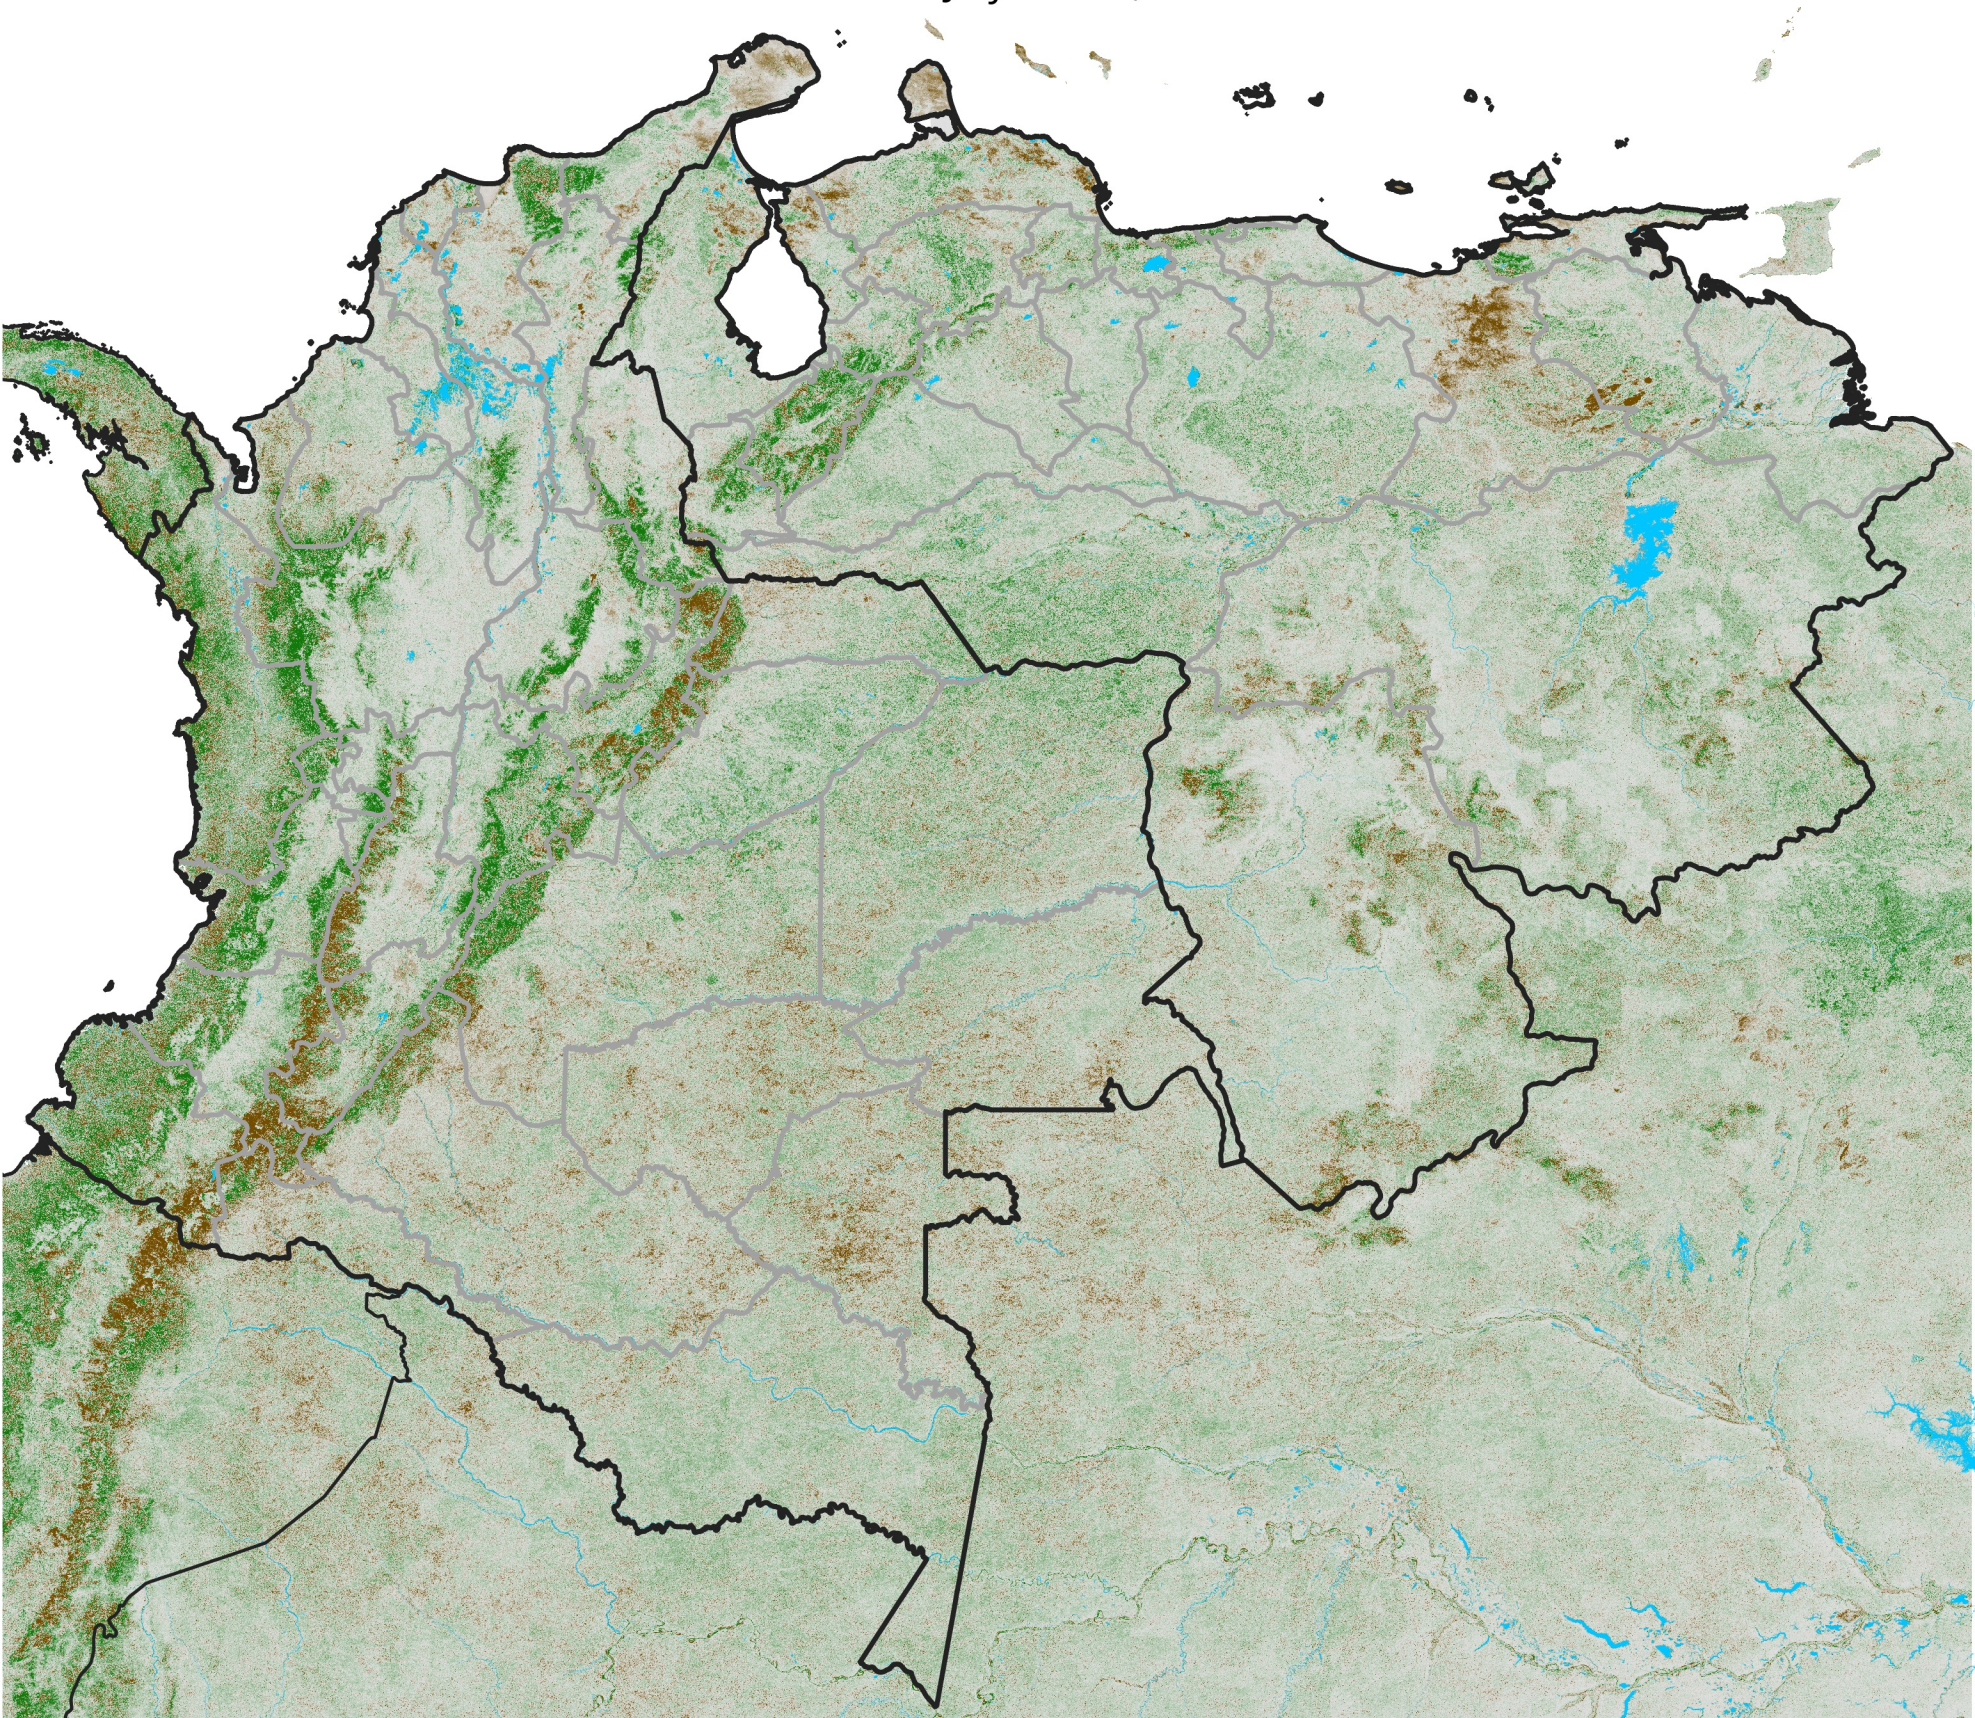

Colombia Venezuela NDVI Anomaly

2019 minus mean (2003 - 2022)

Period 20 / July 11 - 20, 2019

NDVI Anomaly

< -0.3 -0.2 -0.1 -0.05 0.05 0.1 0.2 > 0.3

Negative

No Difference

Positive