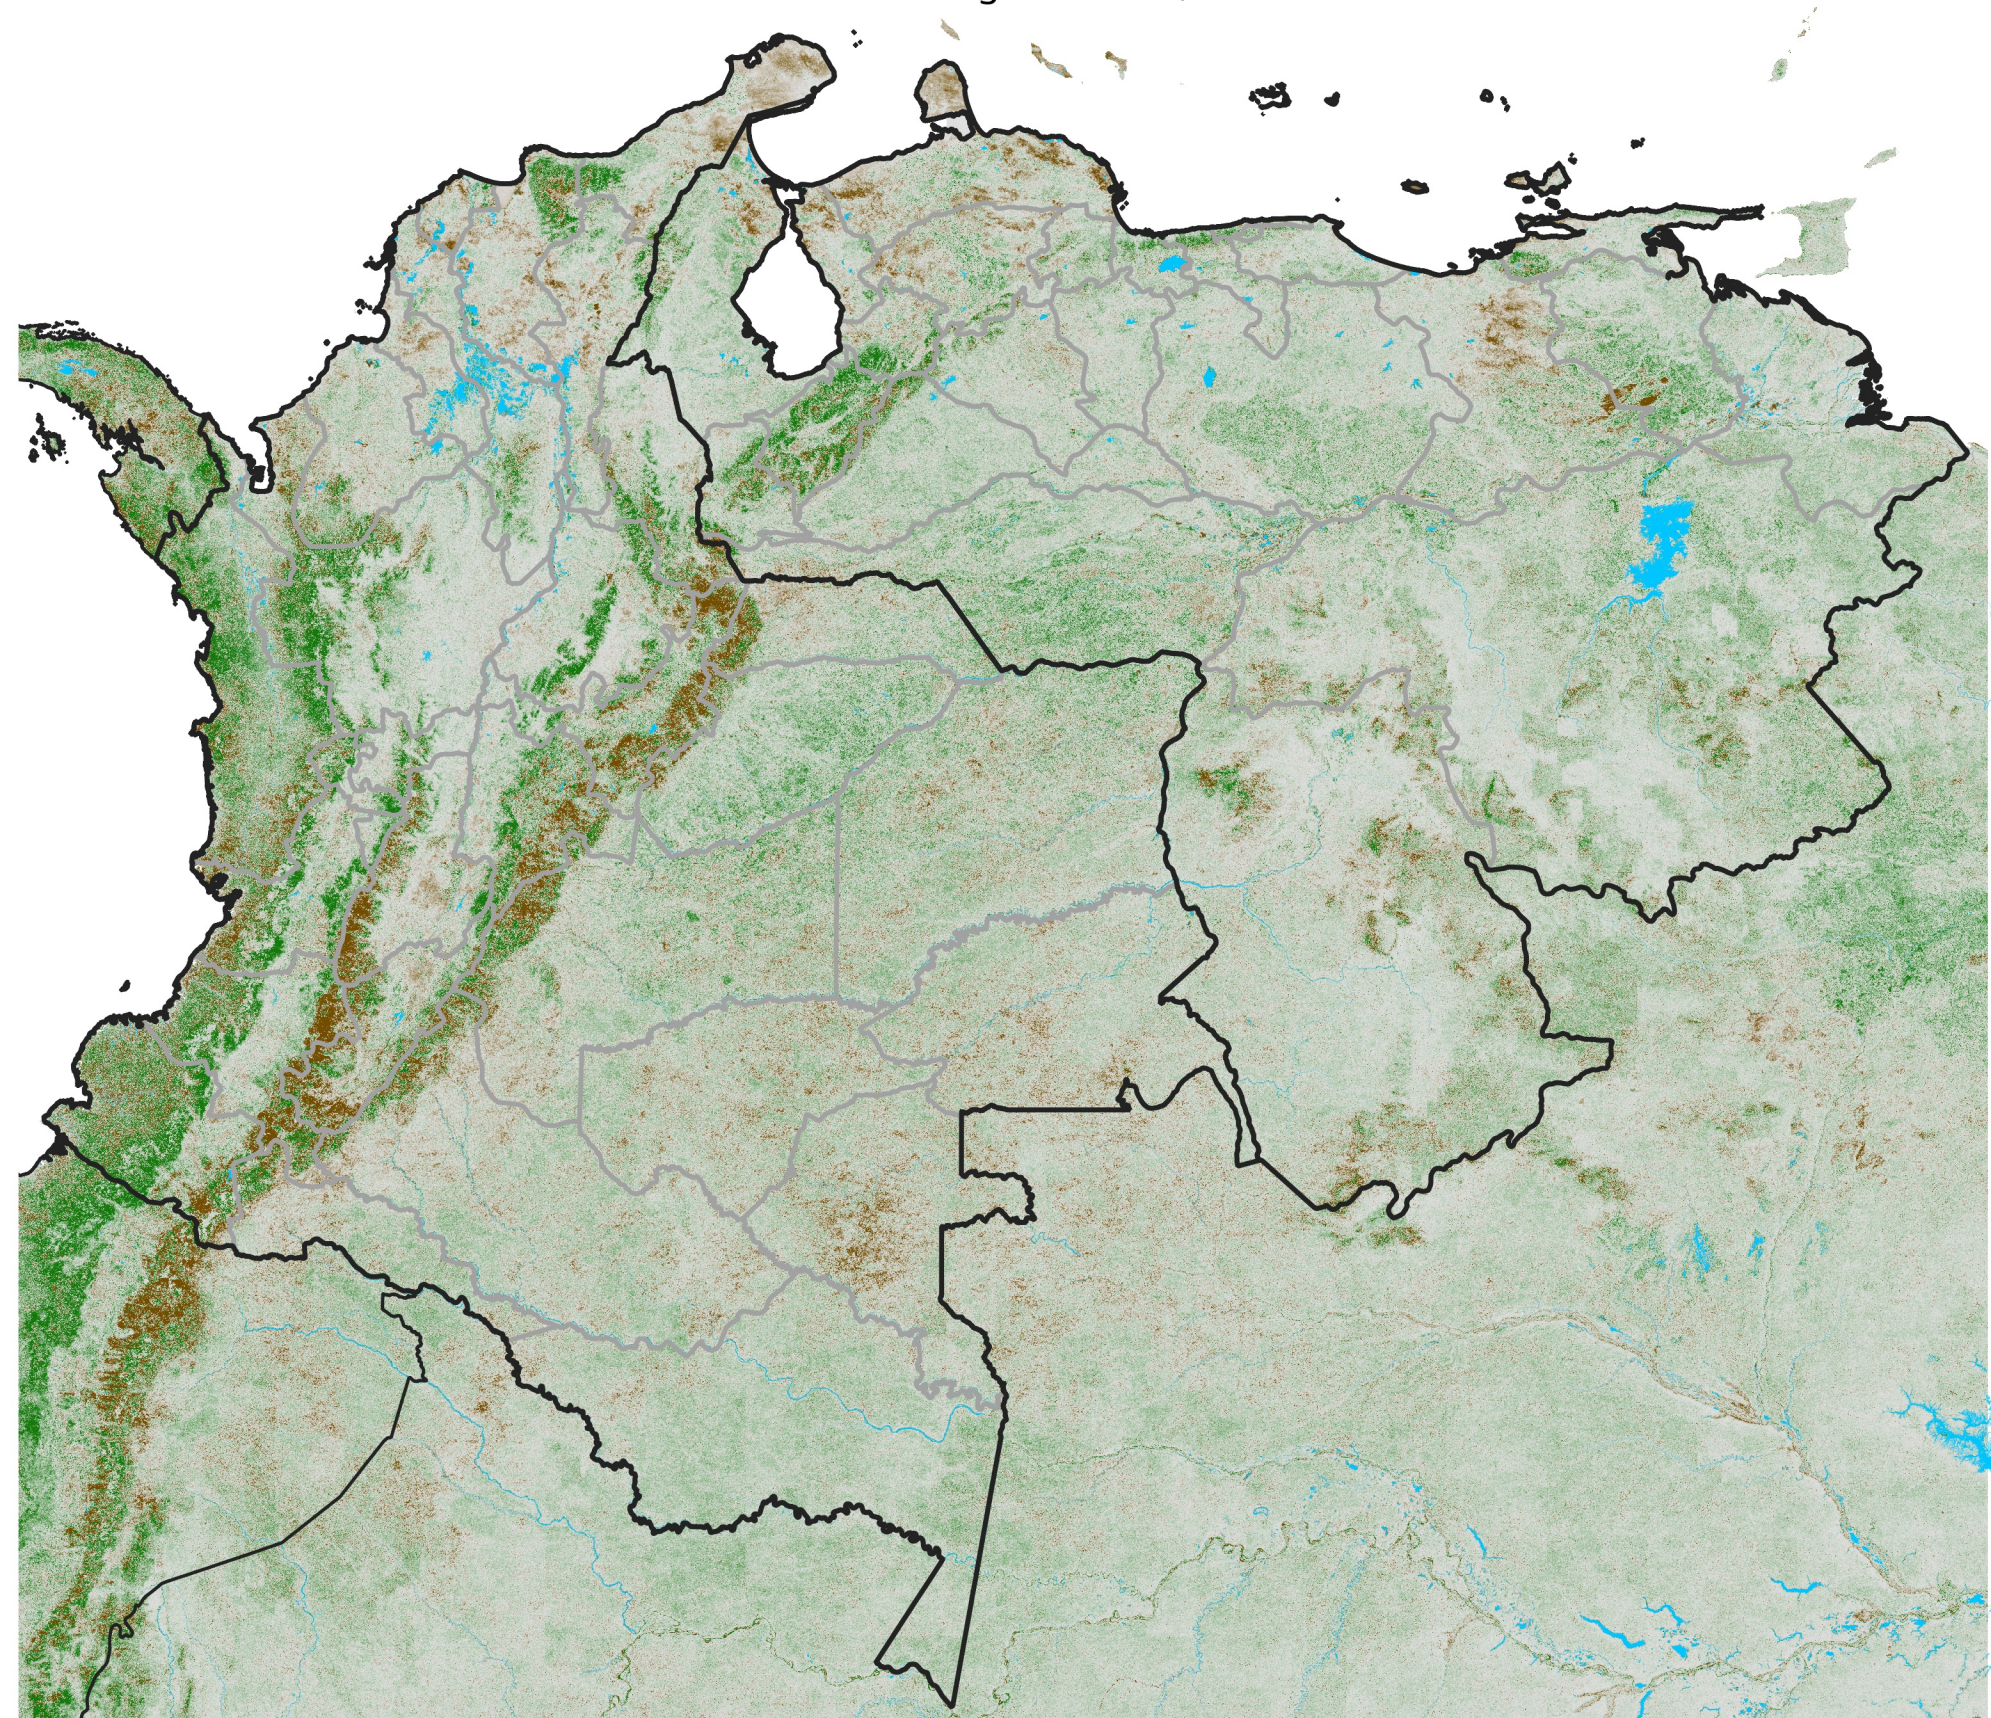

Colombia Venezuela NDVI Anomaly

2019 minus mean (2003 - 2022)

Period 22 / August 01 - 10, 2019

NDVI Anomaly

< -0.3 -0.2 -0.1 -0.05 0.05 0.1 0.2 > 0.3

Negative

No Difference

Positive