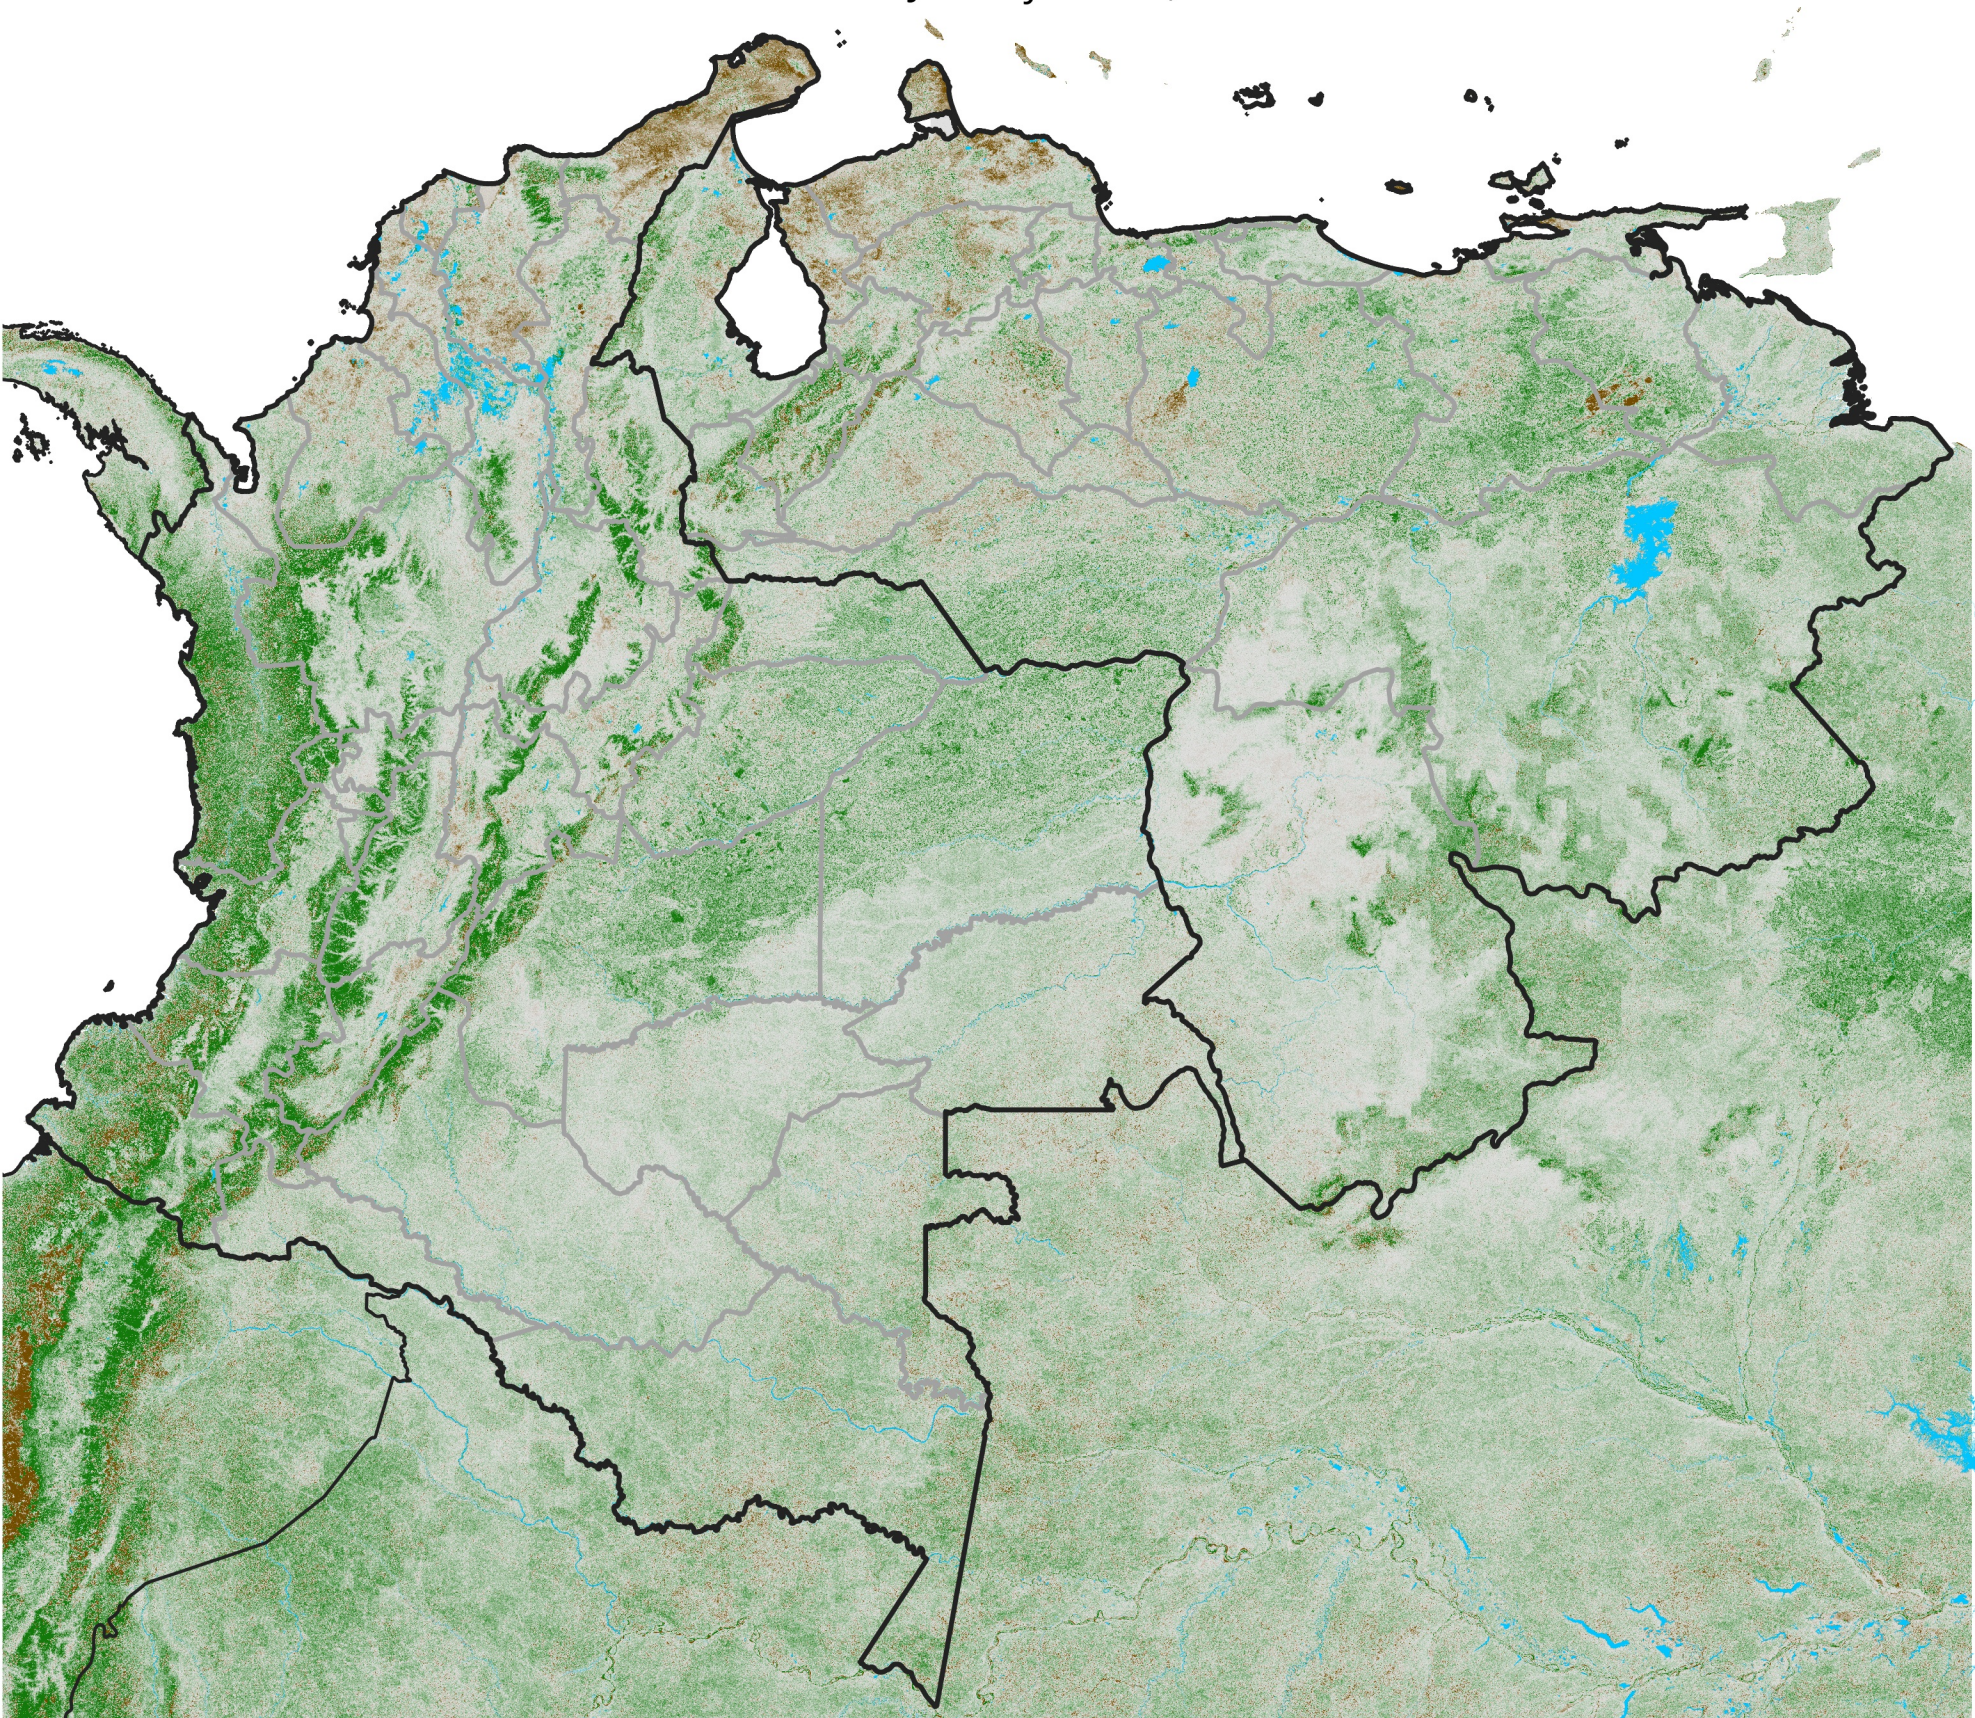

Colombia Venezuela NDVI Anomaly

2020 minus mean (2003 - 2022)

Period 02 / January 11 - 20, 2020

NDVI Anomaly

< -0.3 -0.2 -0.1 -0.05 0.05 0.1 0.2 > 0.3

Negative

No Difference

Positive