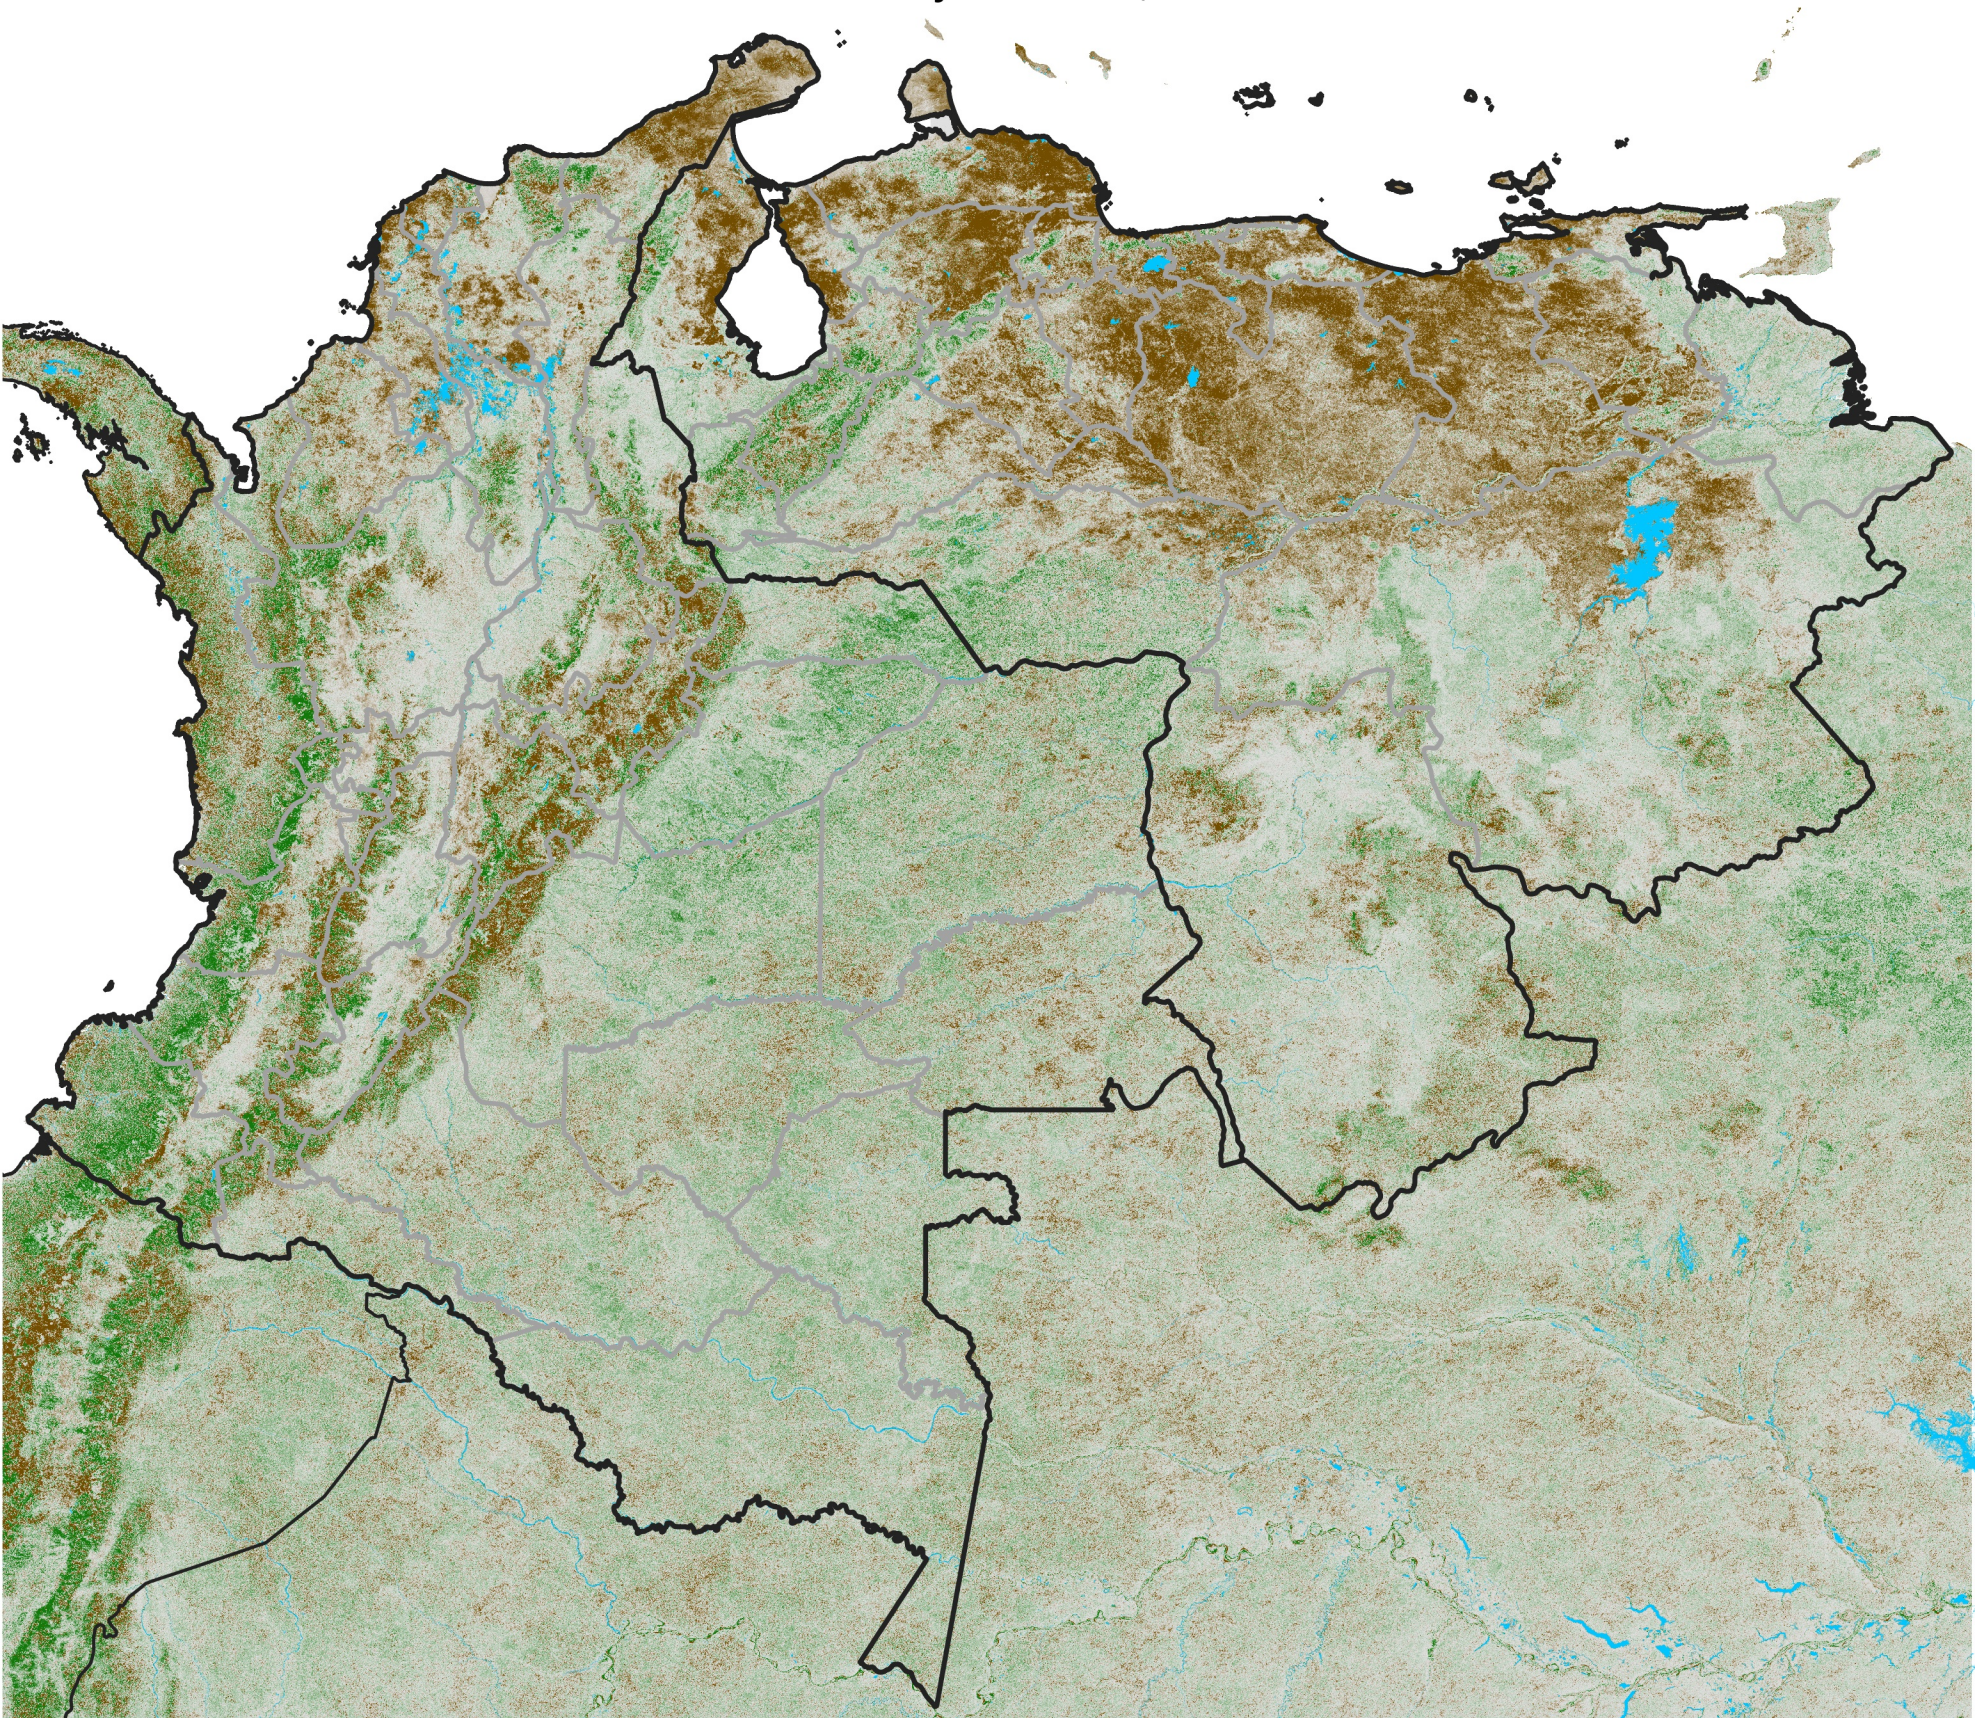

# Colombia Venezuela NDVI Anomaly

2020 minus mean (2003 - 2022)

Period 16 / June 01 - 10, 2020

## NDVI Anomaly

< -0.3   -0.2   -0.1   -0.05   0.05   0.1   0.2   > 0.3

Negative

No Difference

Positive