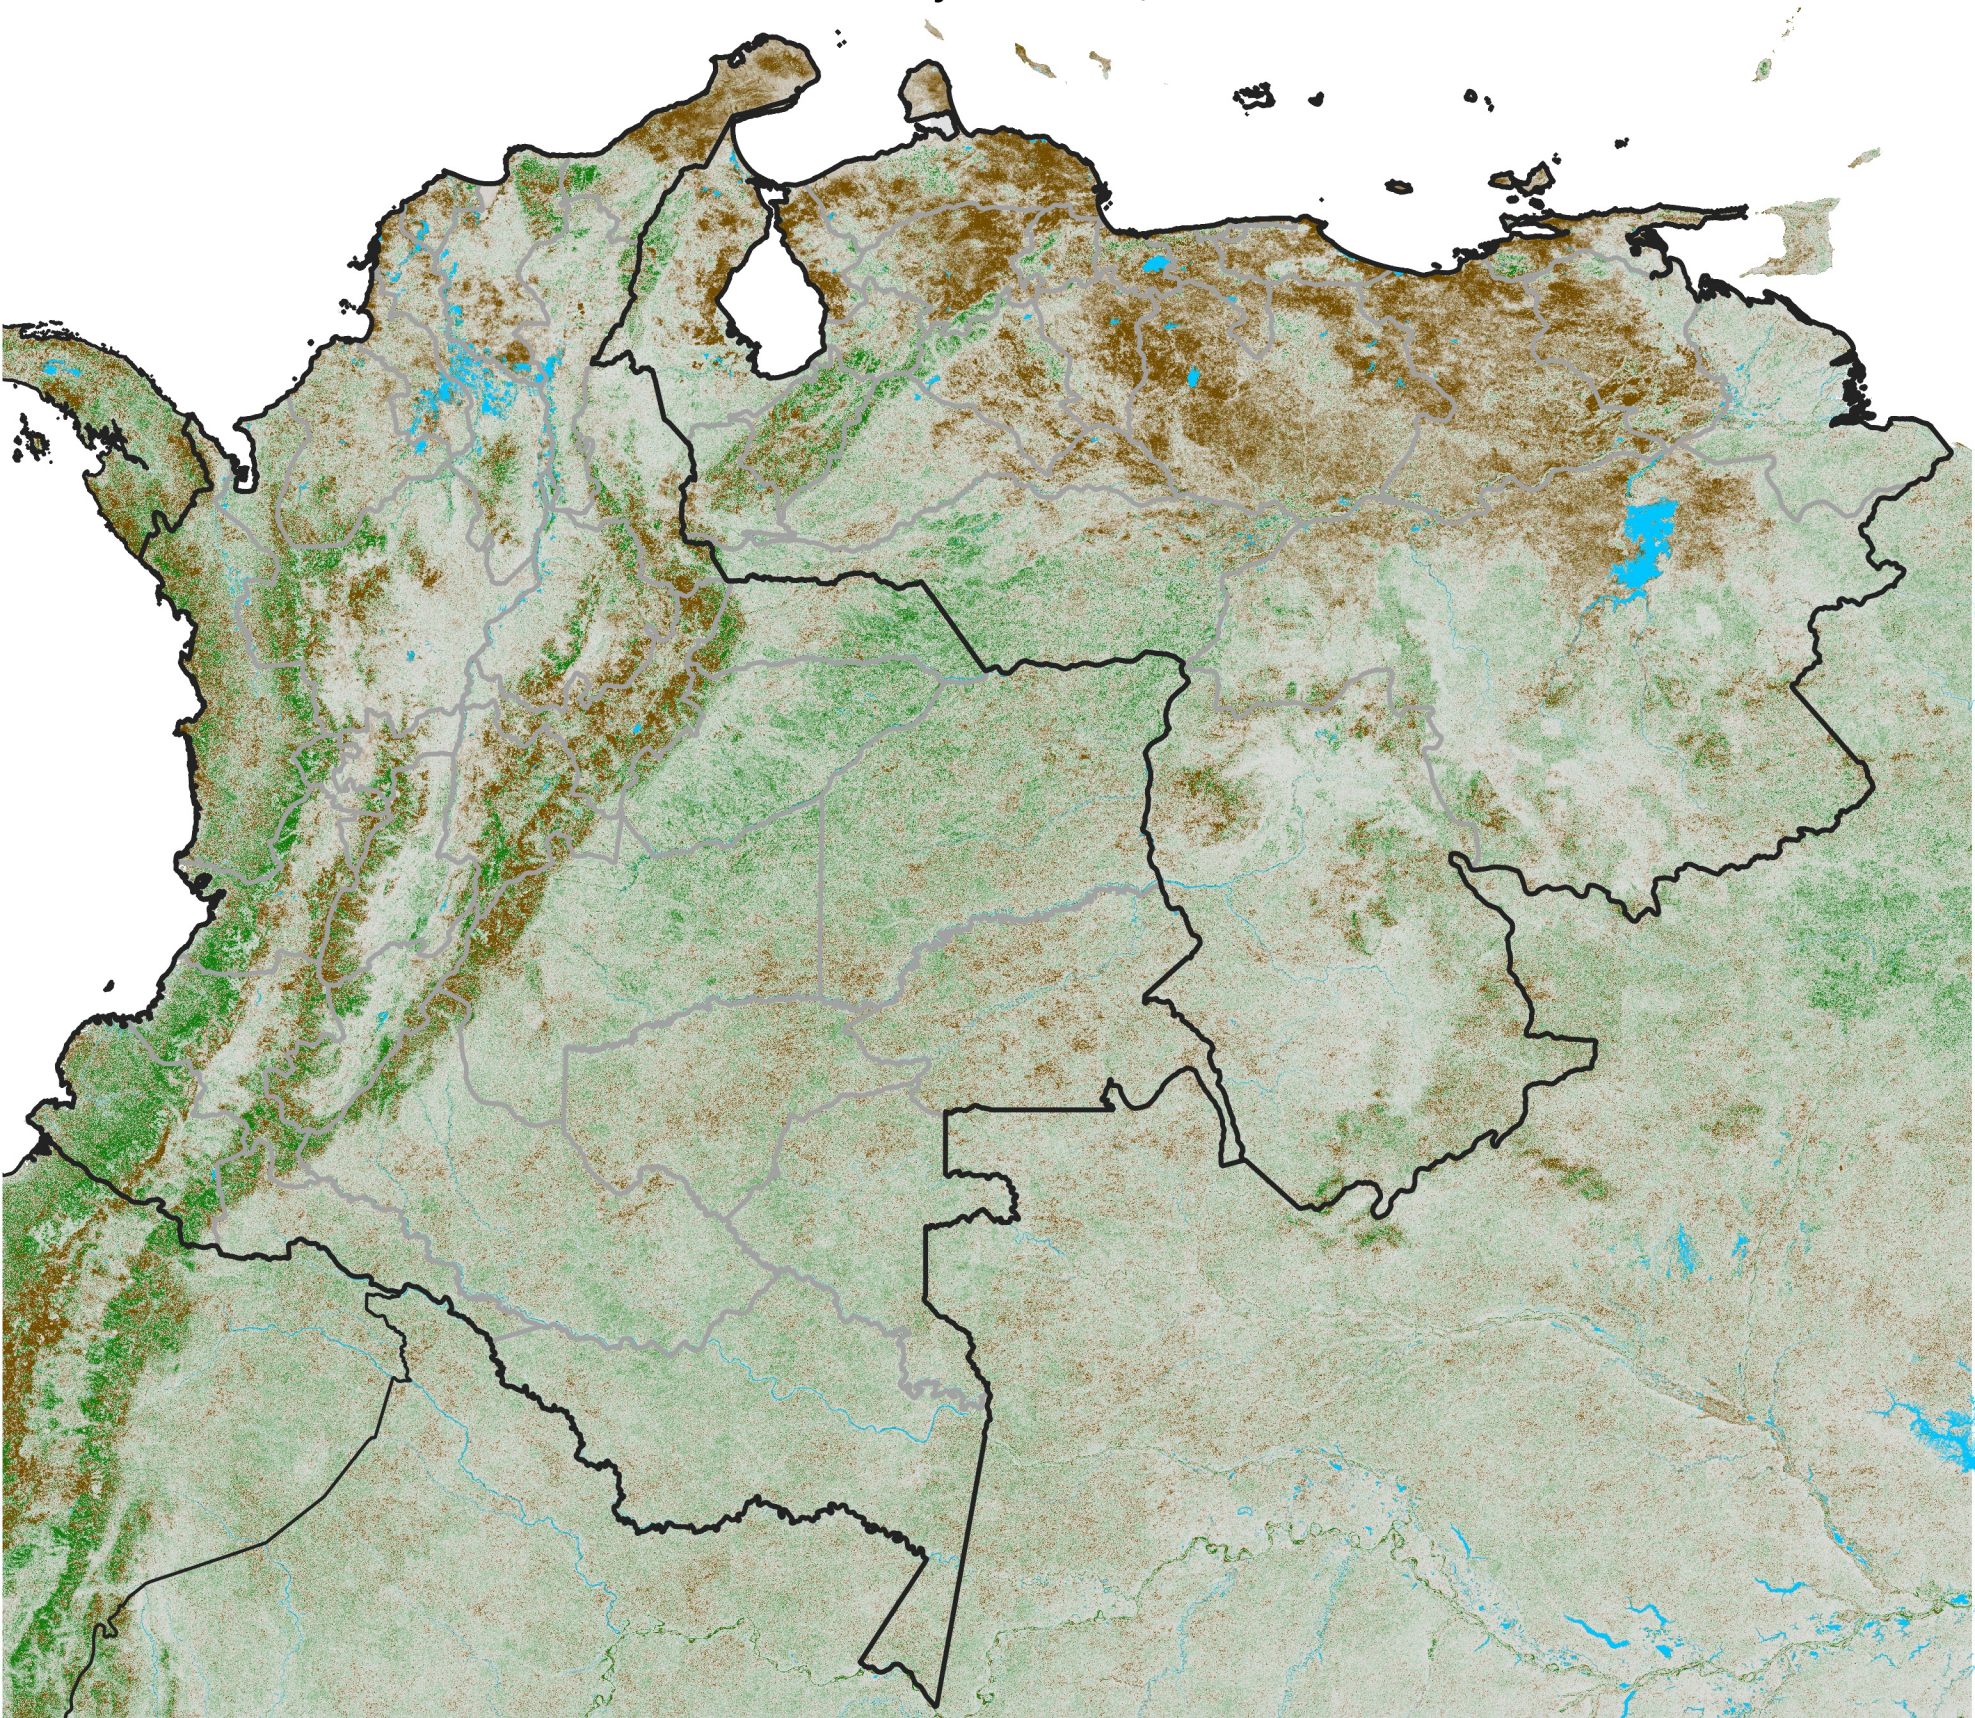

Colombia Venezuela NDVI Anomaly

2020 minus mean (2003 - 2022)

Period 17 / June 11 - 20, 2020

NDVI Anomaly

< -0.3 -0.2 -0.1 -0.05 0.05 0.1 0.2 > 0.3

Negative

No Difference

Positive