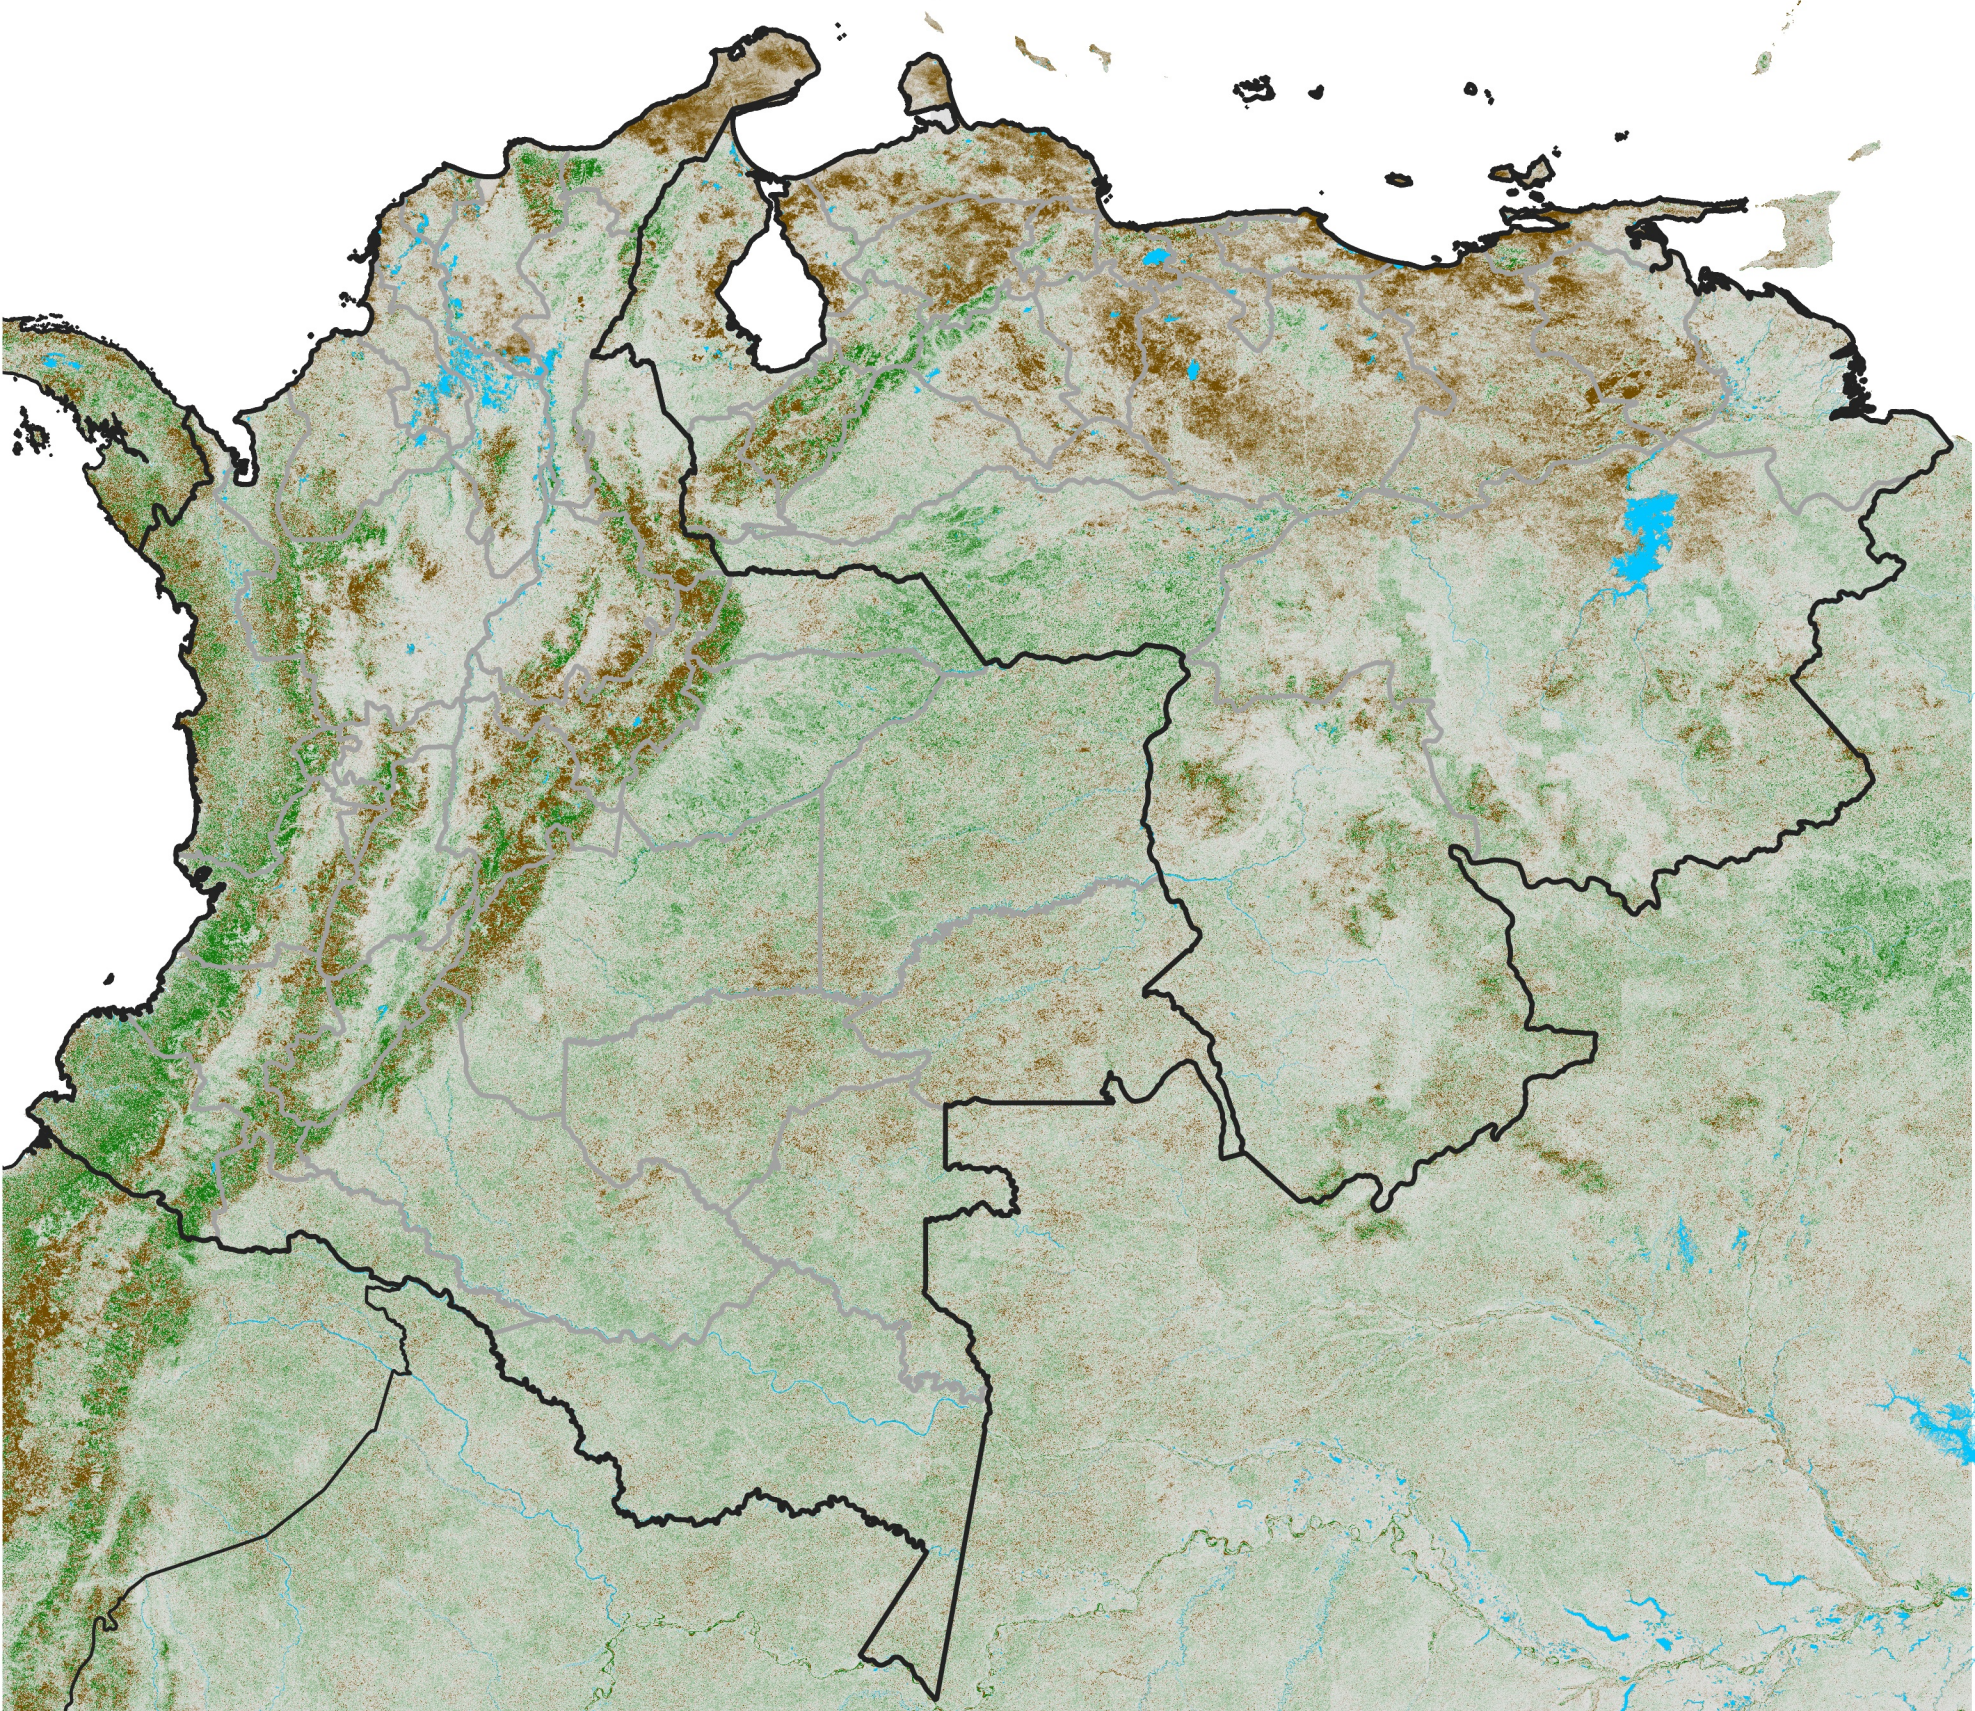

# Colombia Venezuela NDVI Anomaly

2020 minus mean (2003 - 2022)

Period 18 / June 21 - 30, 2020

## NDVI Anomaly

< -0.3   -0.2   -0.1   -0.05   0.05   0.1   0.2   > 0.3

Negative

No Difference

Positive