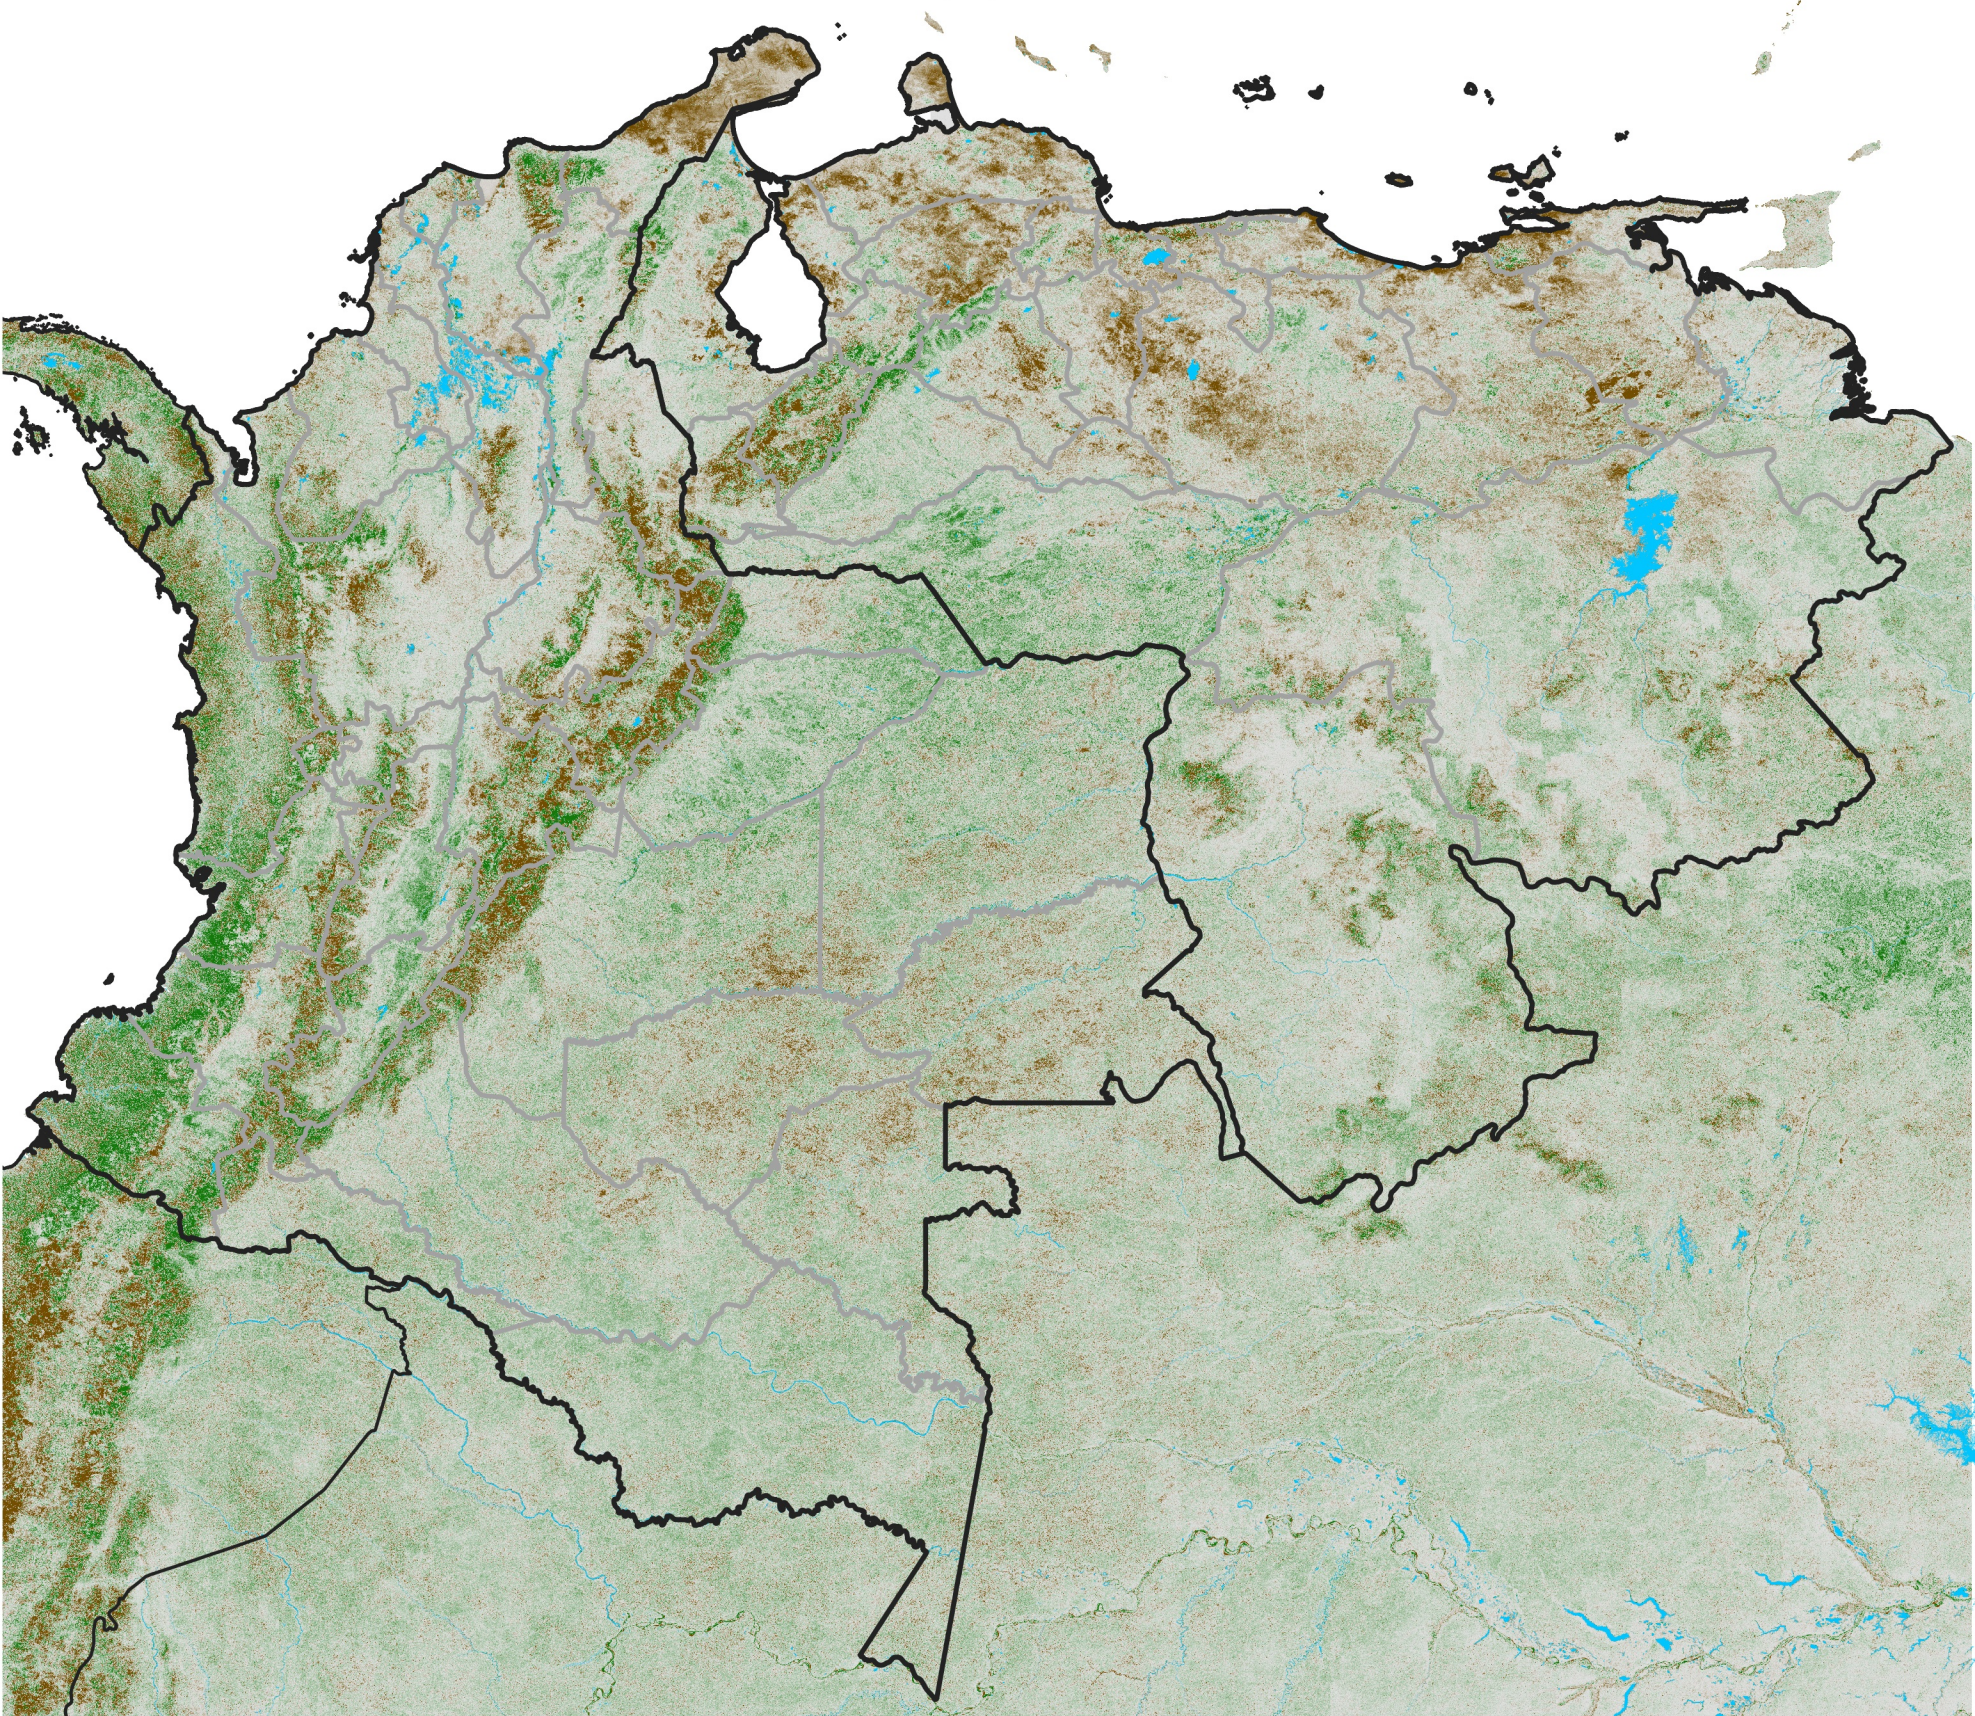

# Colombia Venezuela NDVI Anomaly

2020 minus mean (2003 - 2022)

Period 19 / July 01 - 10, 2020

## NDVI Anomaly

< -0.3   -0.2   -0.1   -0.05   0.05   0.1   0.2   > 0.3

Negative

No Difference

Positive