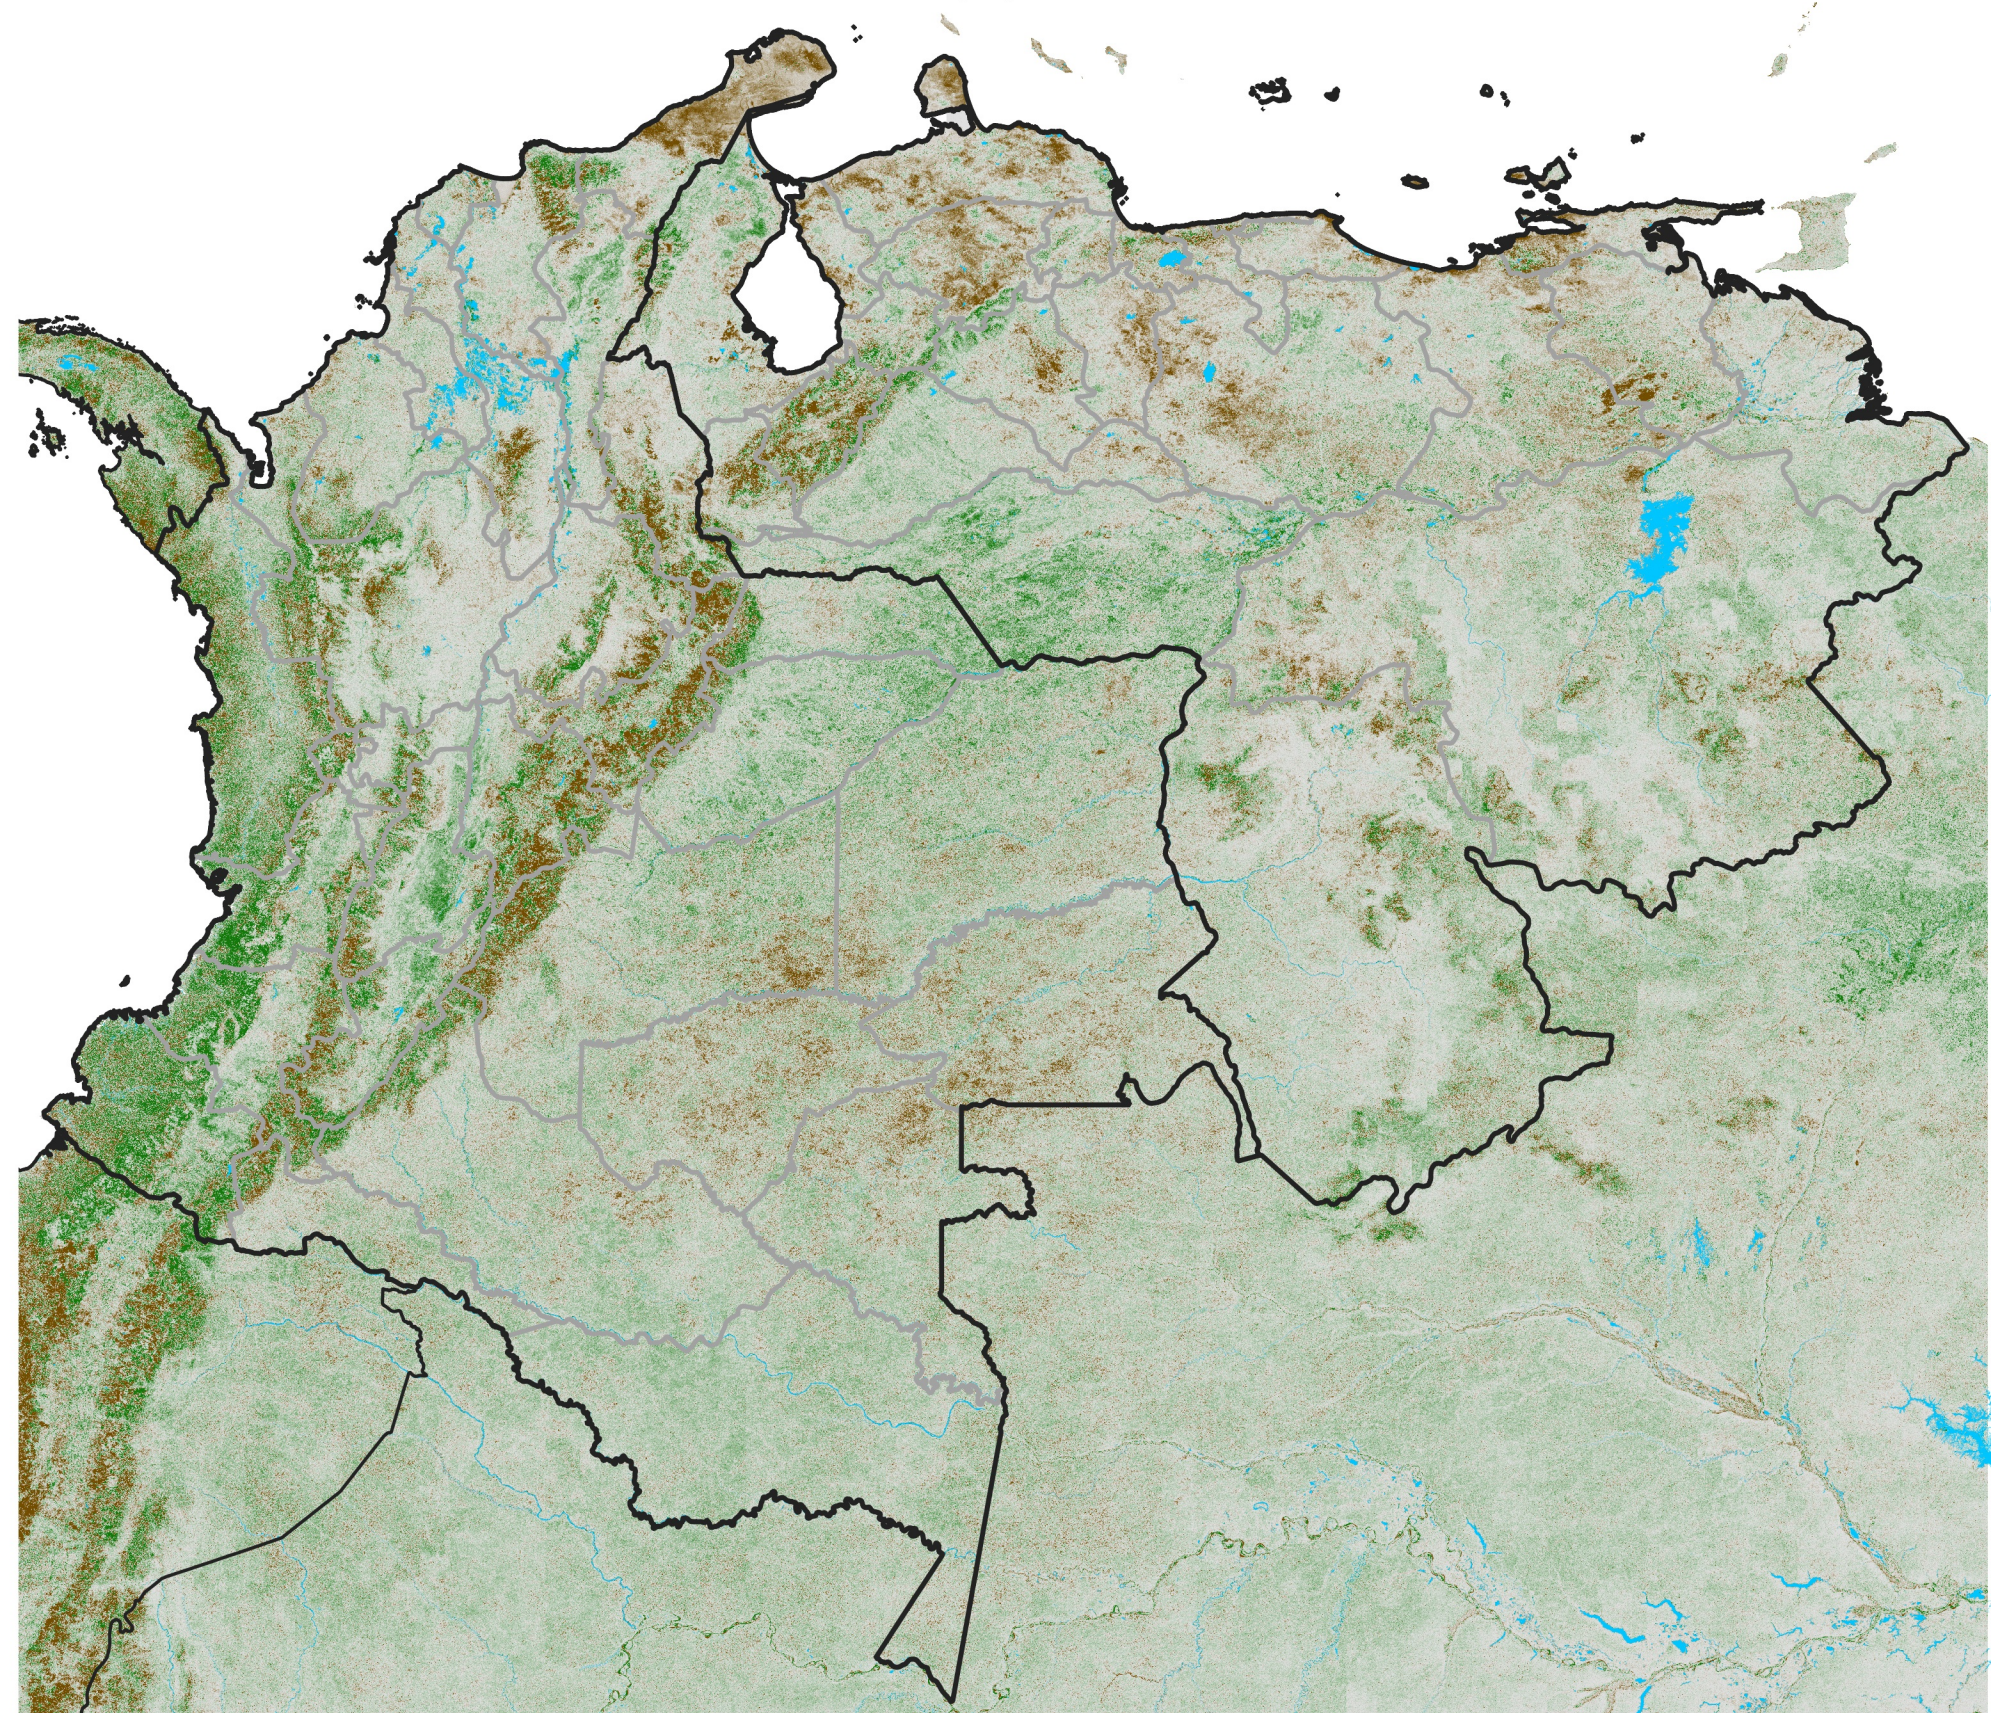

Colombia Venezuela NDVI Anomaly

2020 minus mean (2003 - 2022)

Period 20 / July 11 - 20, 2020

NDVI Anomaly

< -0.3 -0.2 -0.1 -0.05 0.05 0.1 0.2 > 0.3

Negative

No Difference

Positive