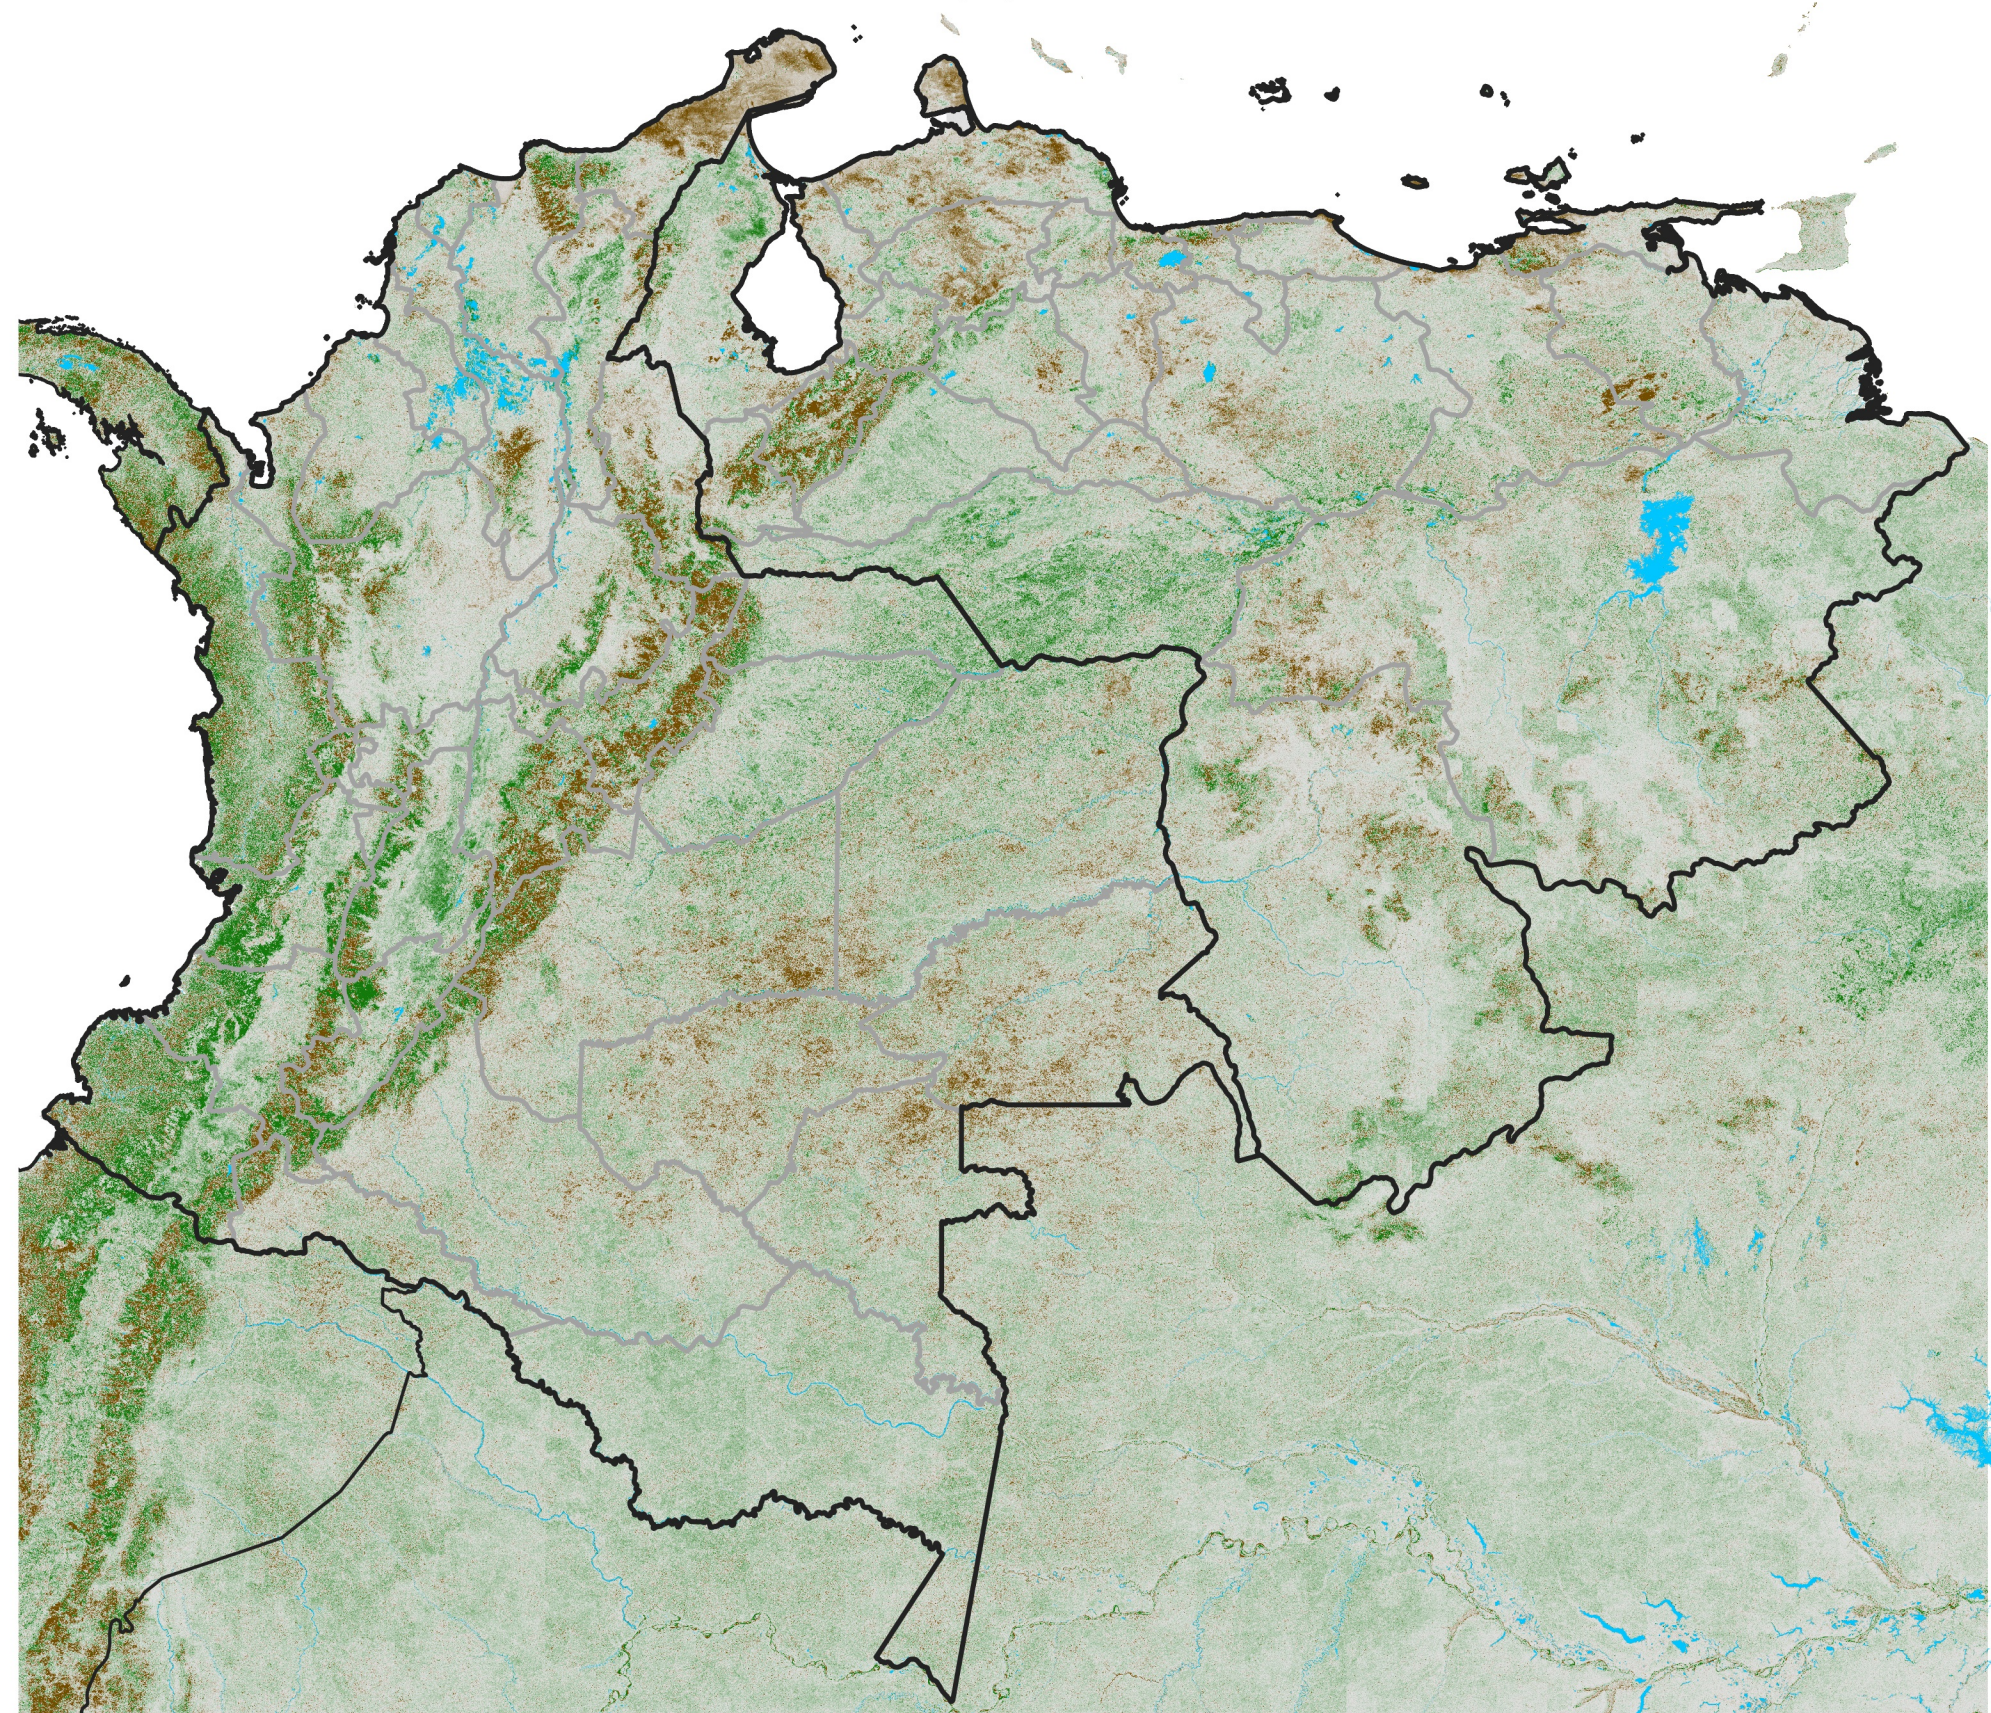

Colombia Venezuela NDVI Anomaly

2020 minus mean (2003 - 2022)

Period 21 / July 21 - 31, 2020

NDVI Anomaly

< -0.3 -0.2 -0.1 -0.05 0.05 0.1 0.2 > 0.3

Negative

No Difference

Positive