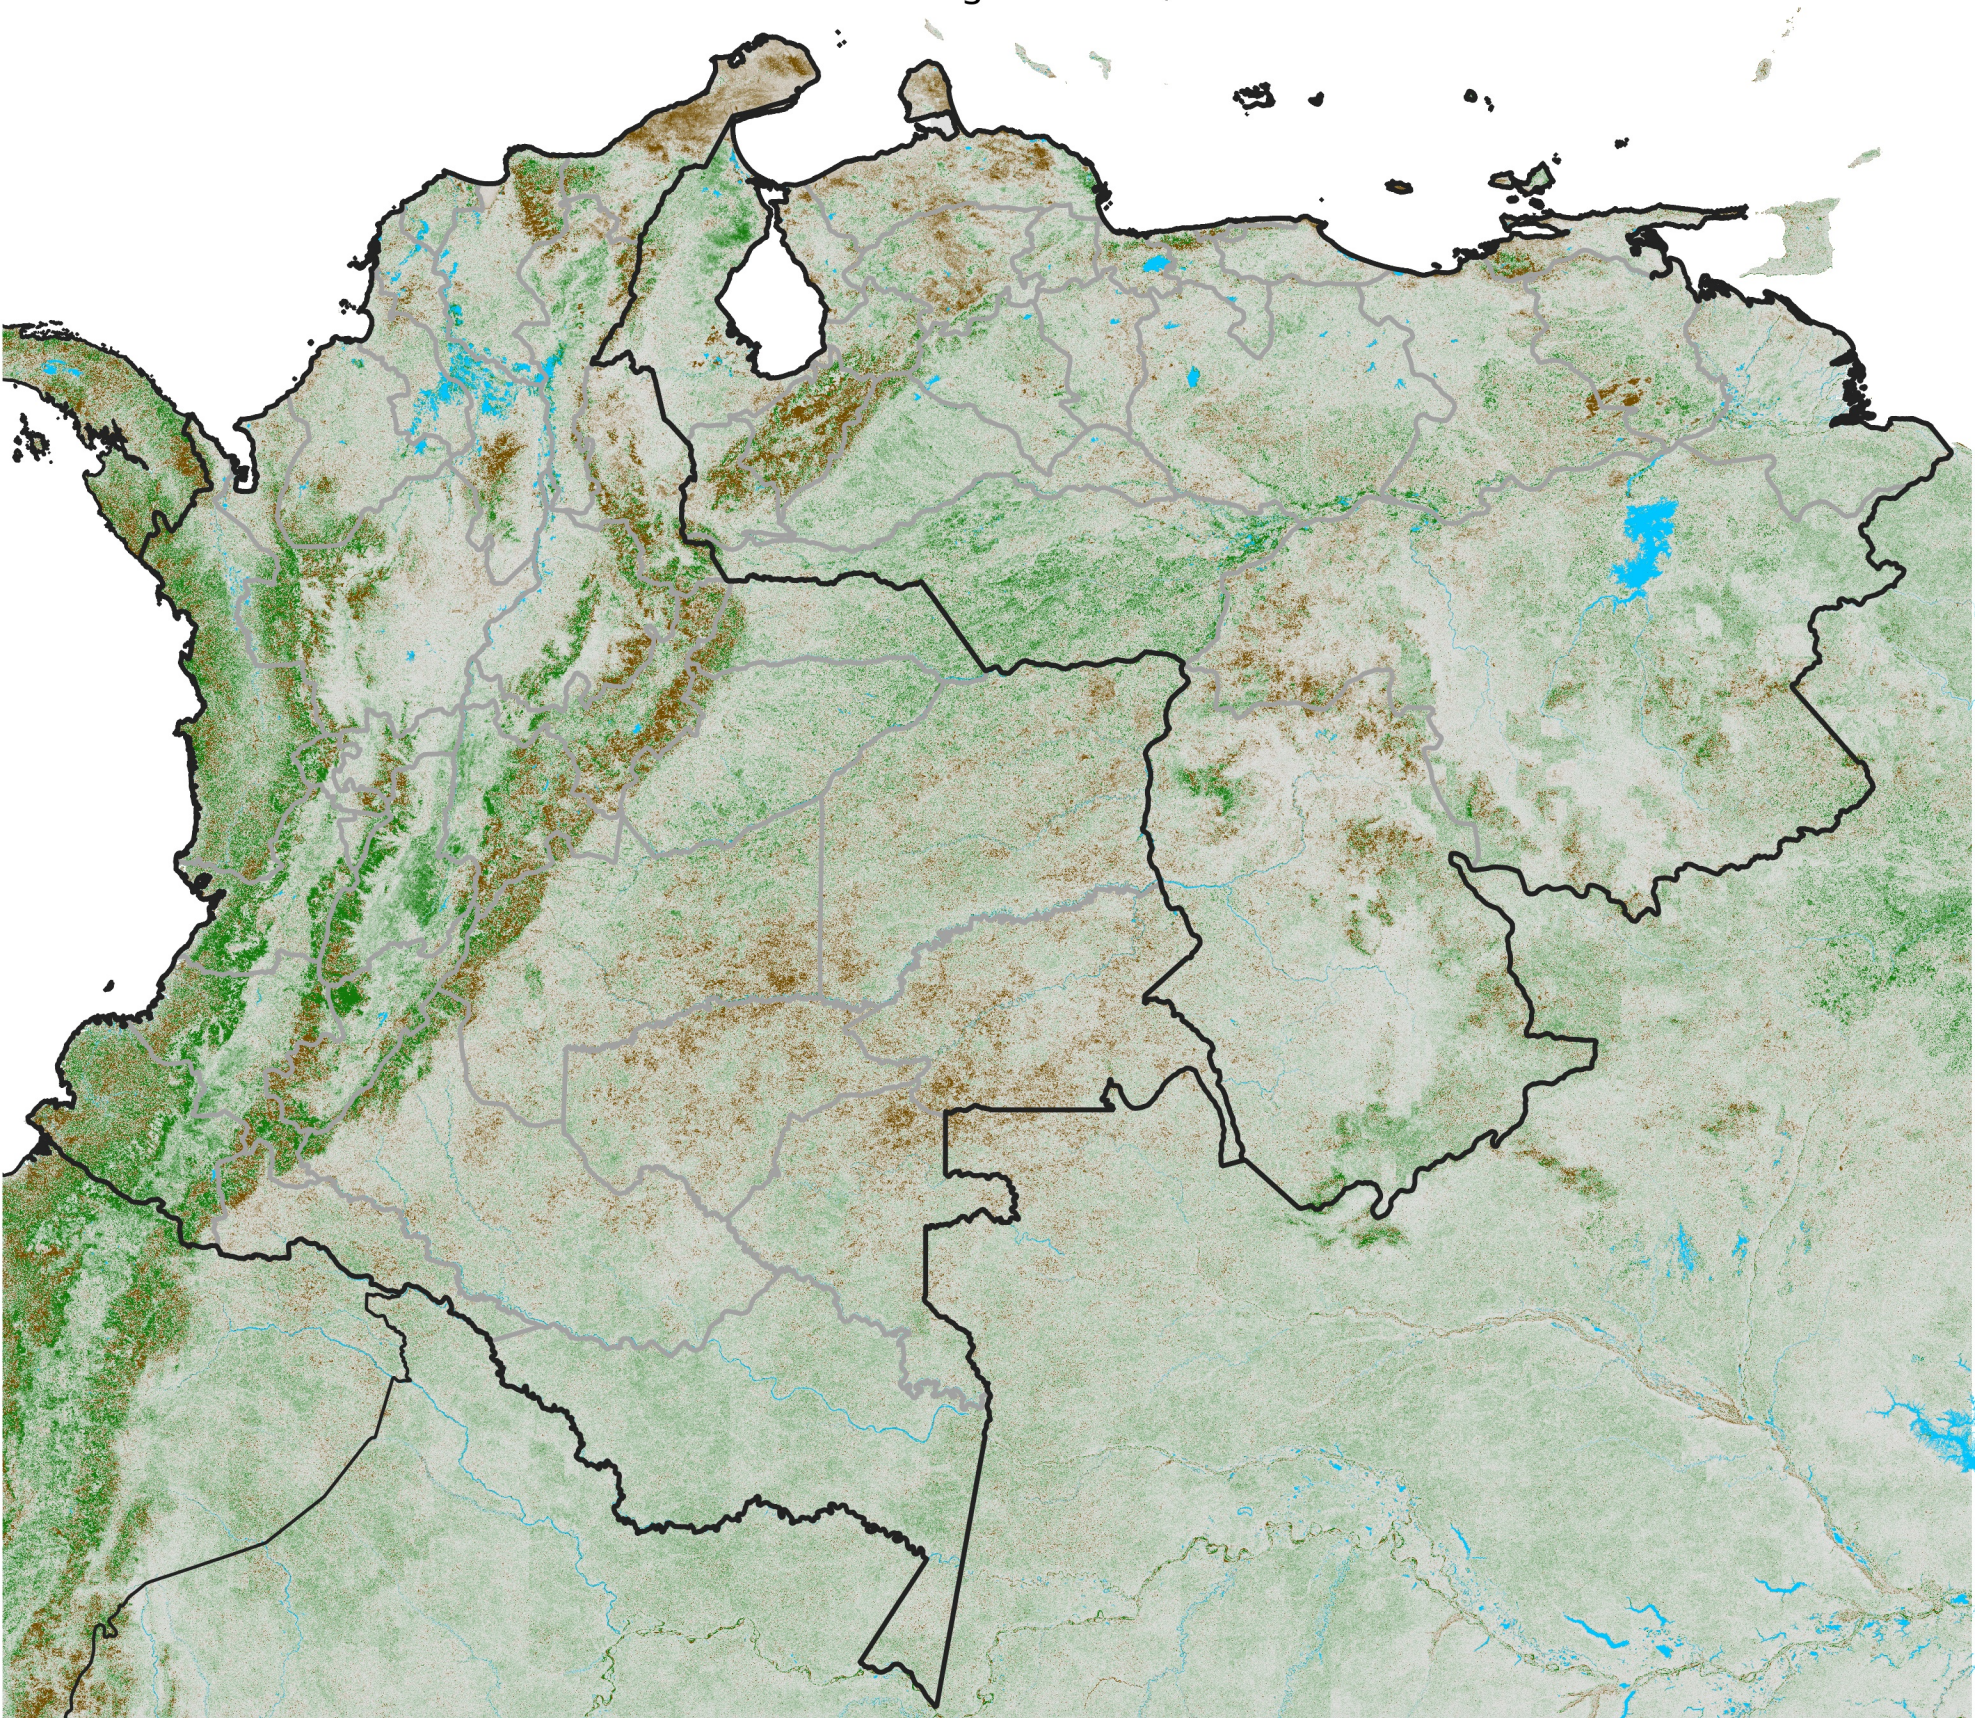

Colombia Venezuela NDVI Anomaly

2020 minus mean (2003 - 2022)

Period 22 / August 01 - 10, 2020

NDVI Anomaly

< -0.3 -0.2 -0.1 -0.05 0.05 0.1 0.2 > 0.3

Negative

No Difference

Positive