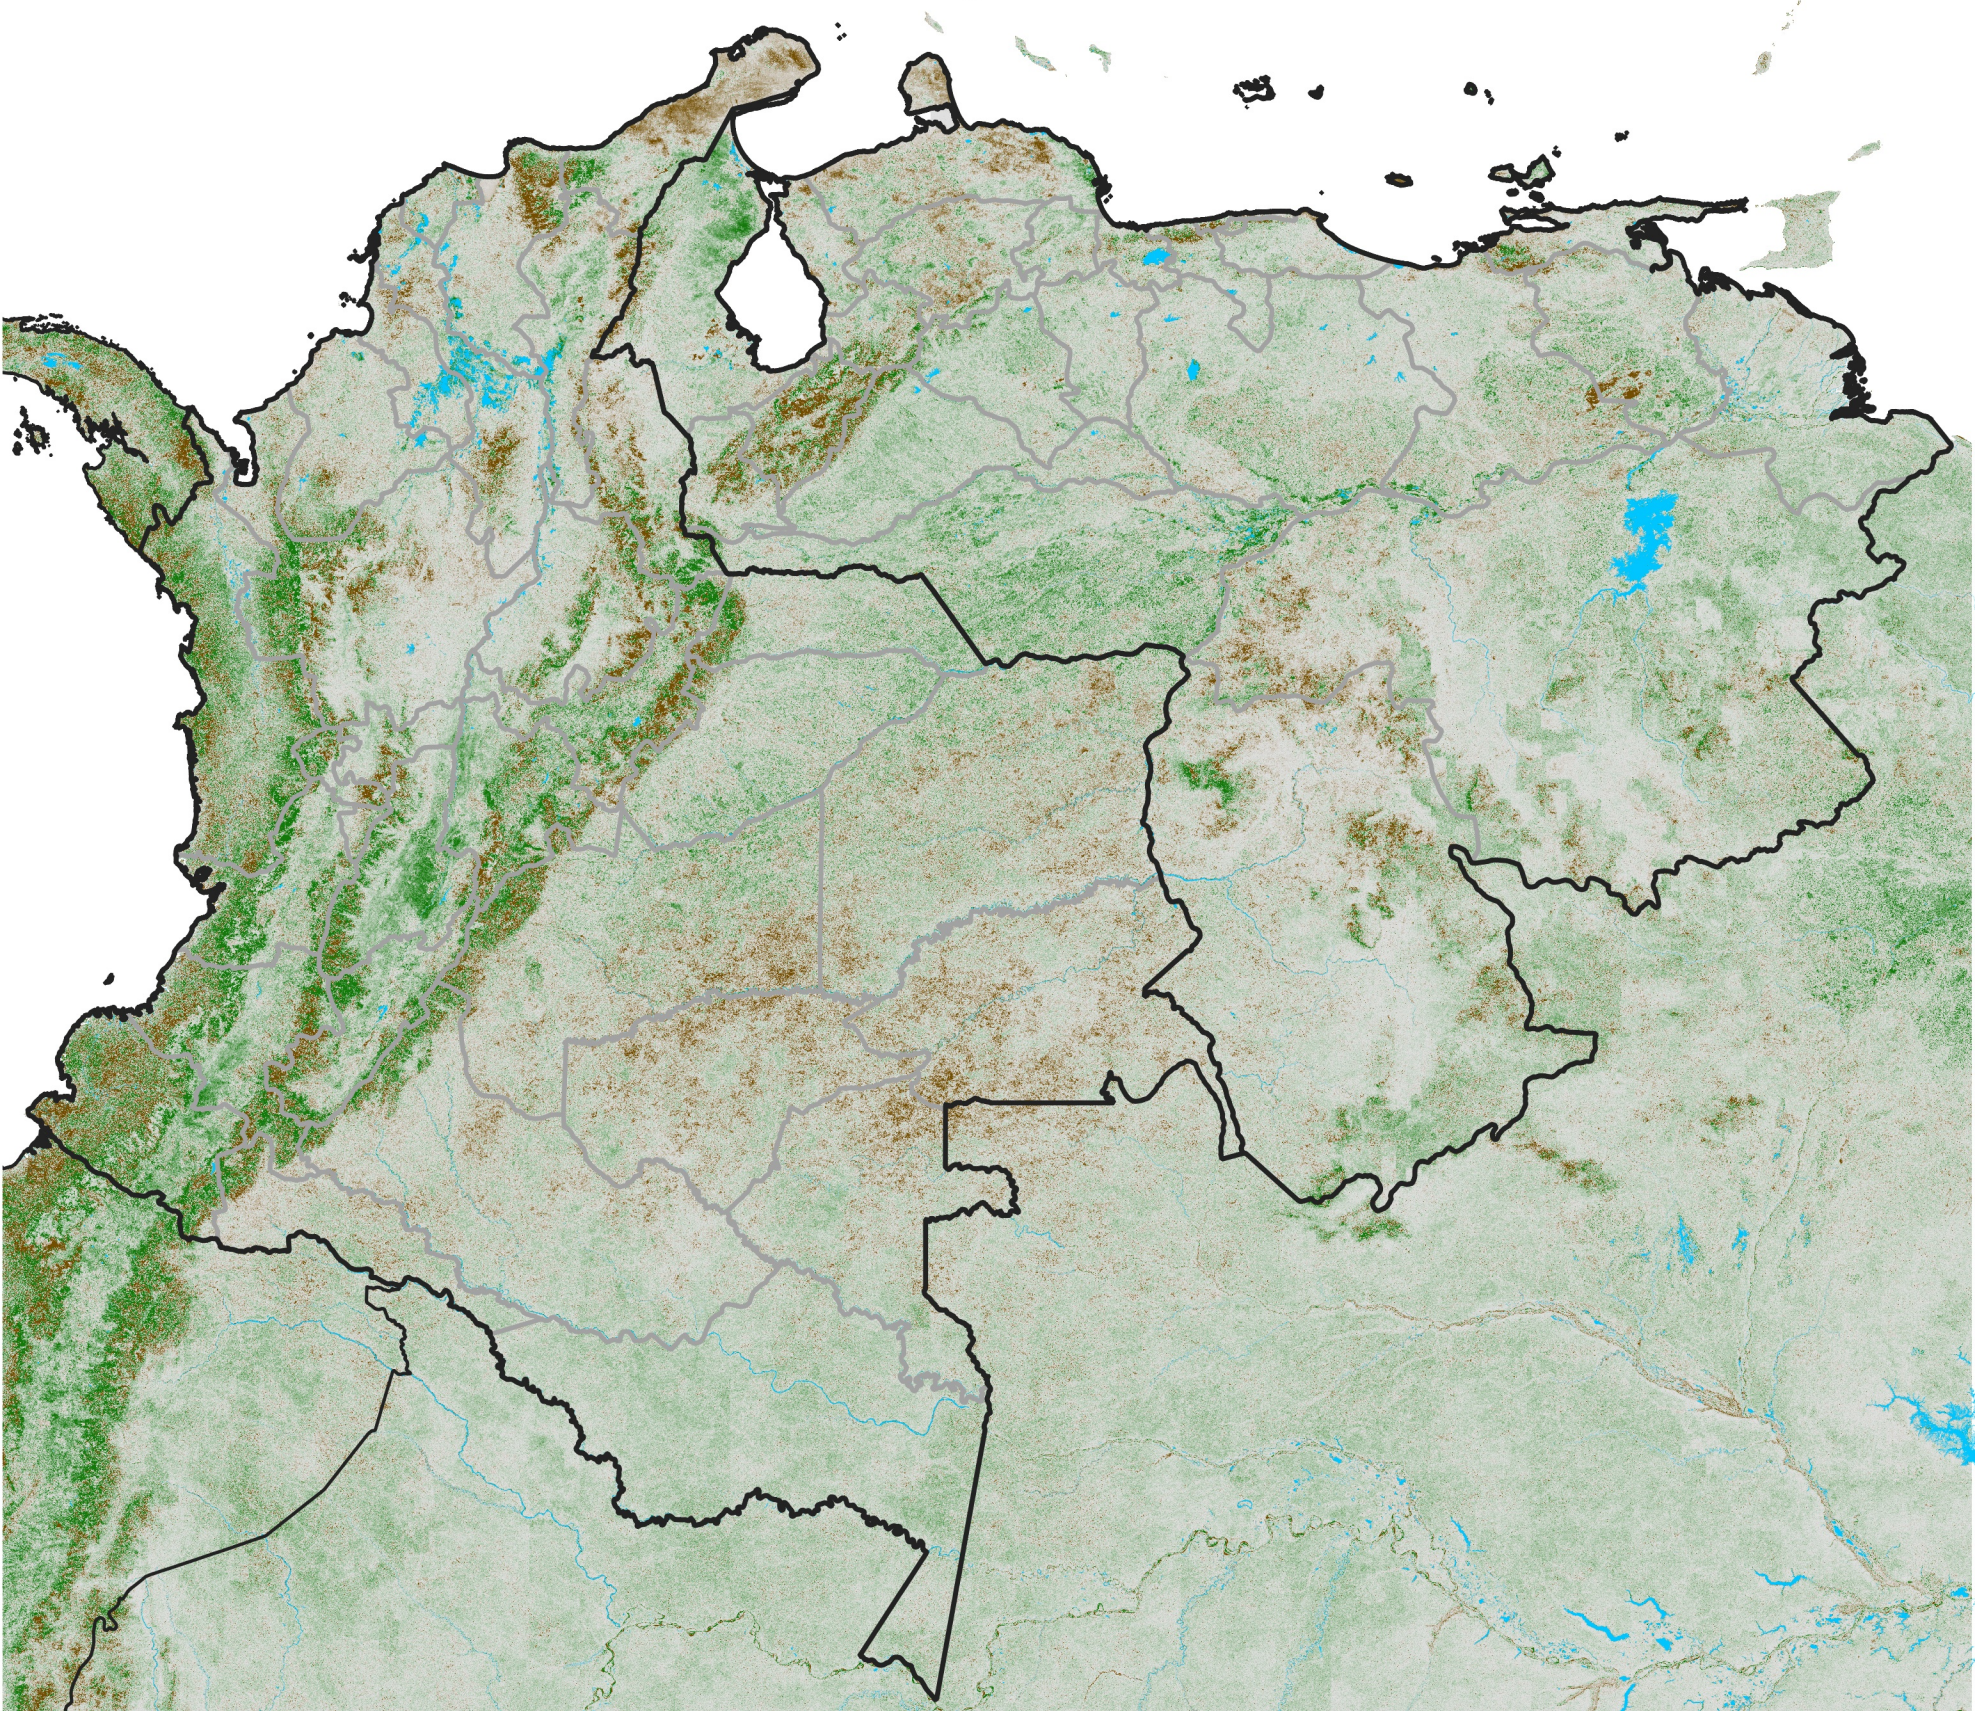

Colombia Venezuela NDVI Anomaly

2020 minus mean (2003 - 2022)

Period 23 / August 11 - 20, 2020

NDVI Anomaly

< -0.3 -0.2 -0.1 -0.05 0.05 0.1 0.2 > 0.3

Negative

No Difference

Positive