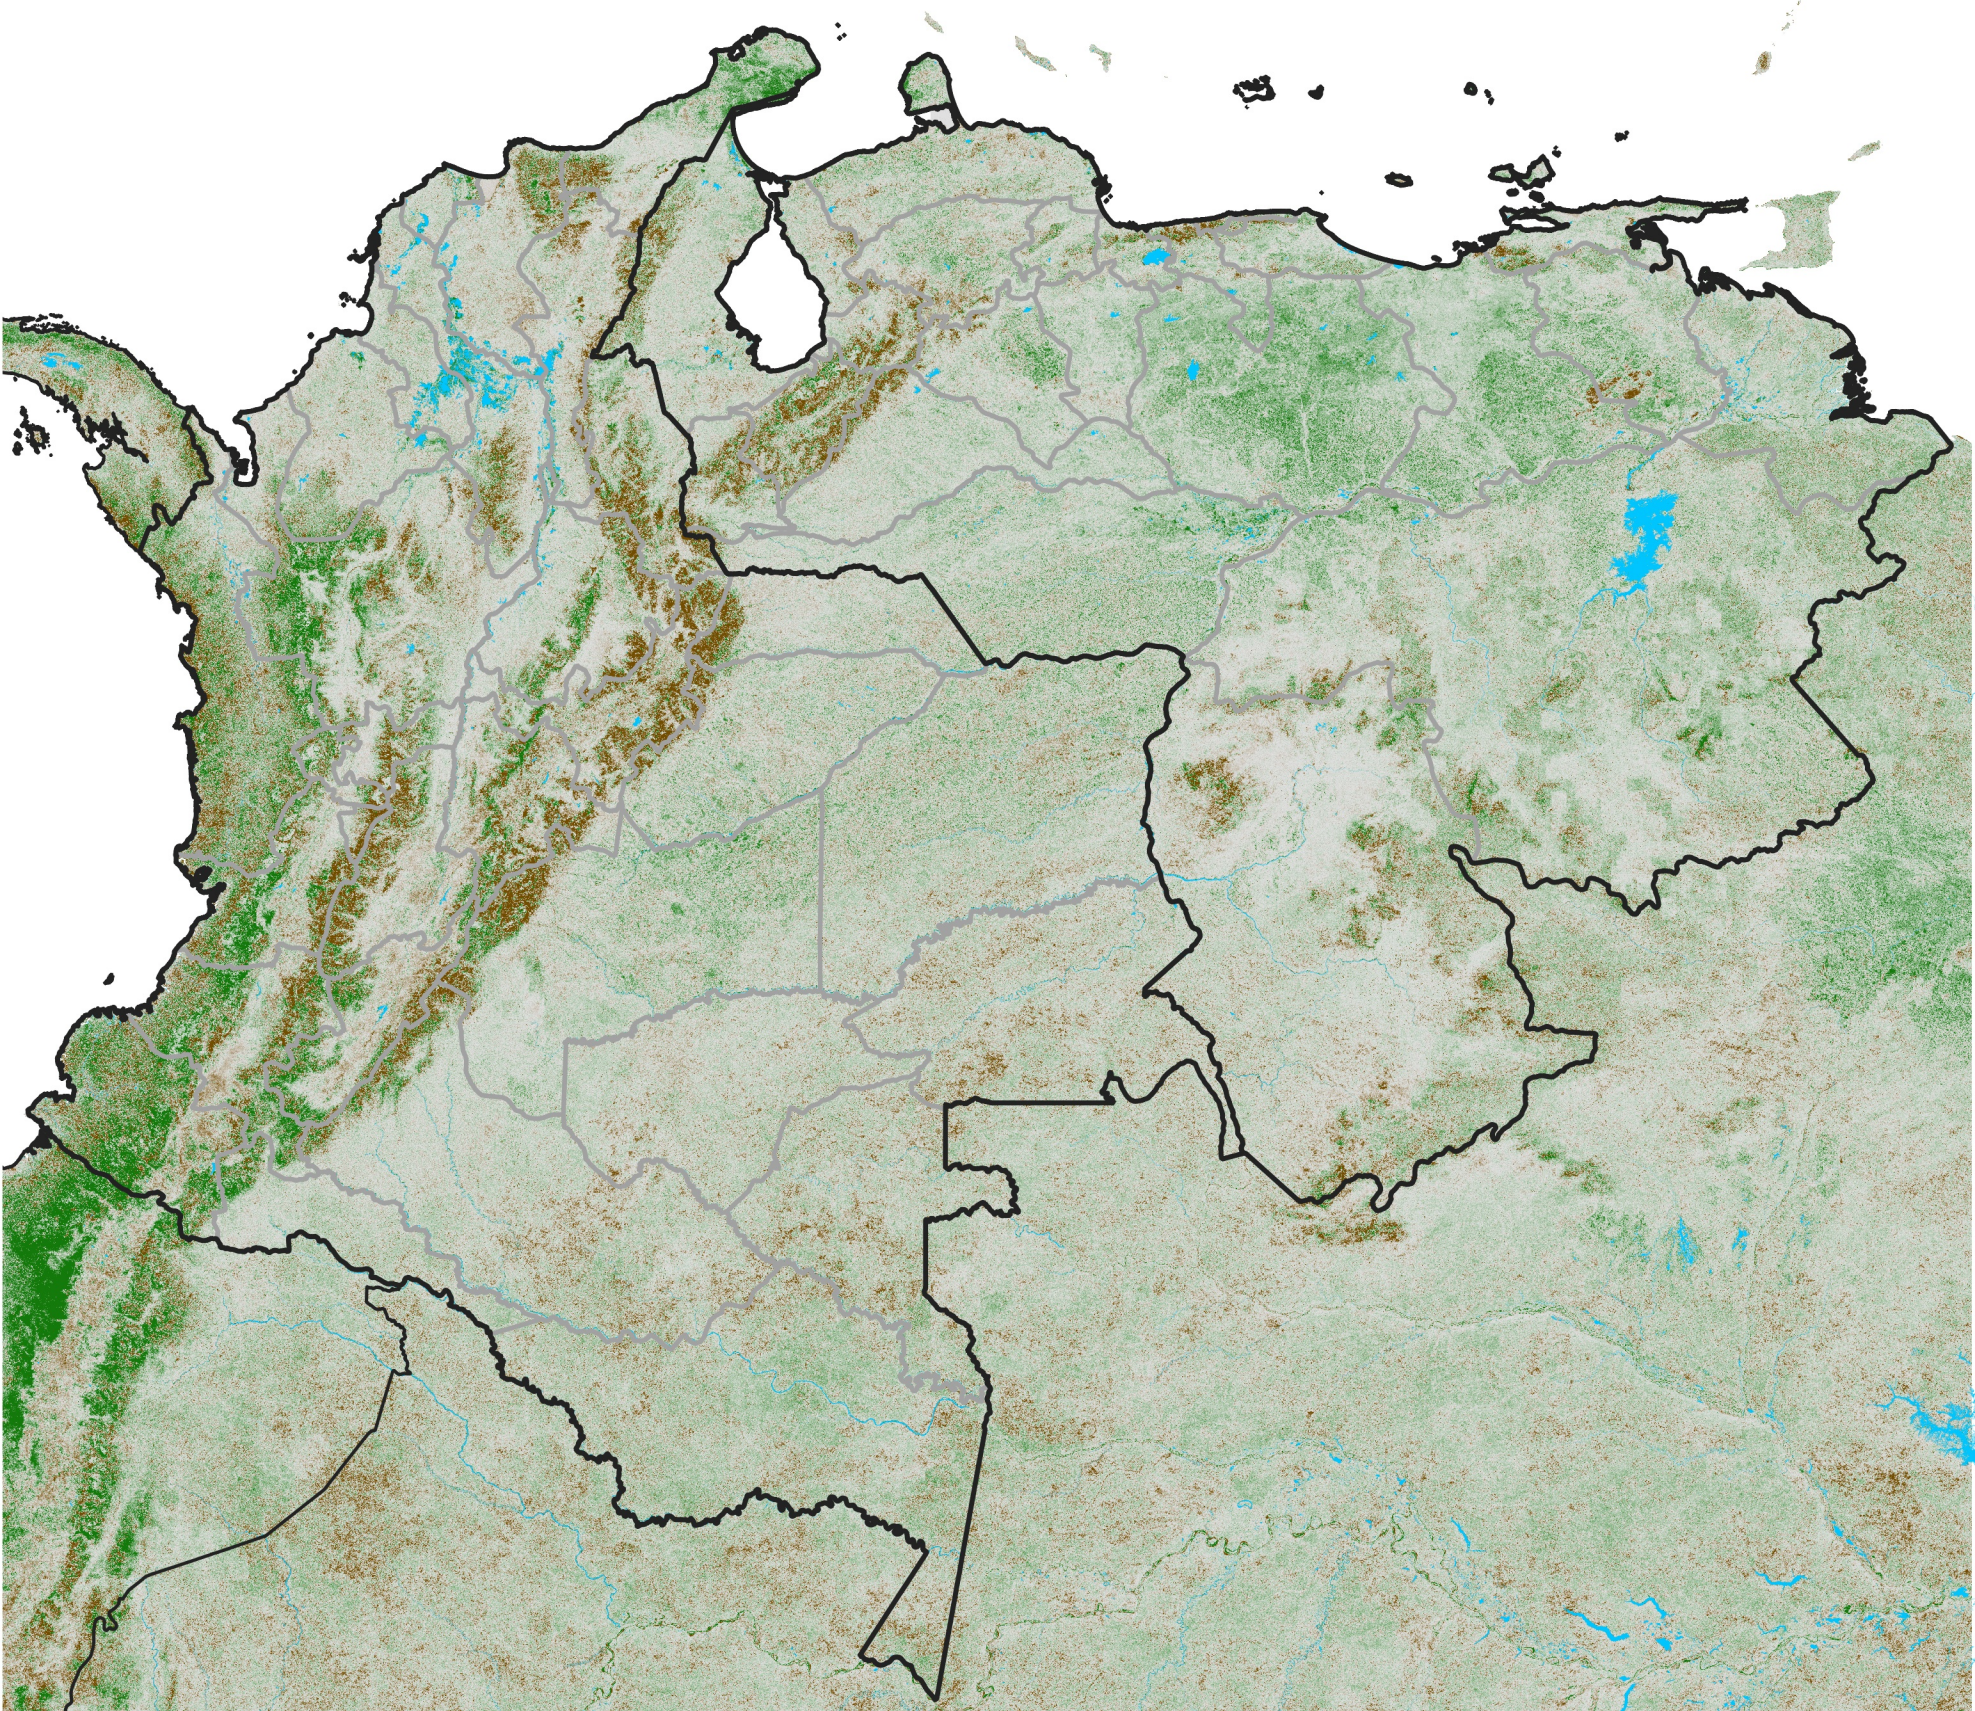

Colombia Venezuela NDVI Anomaly

2020 minus mean (2003 - 2022)
Period 32 / November 11 - 20, 2020

NDVI Anomaly

< -0.3 -0.2 -0.1 -0.05 0.05 0.1 0.2 > 0.3

Negative

No Difference

Positive