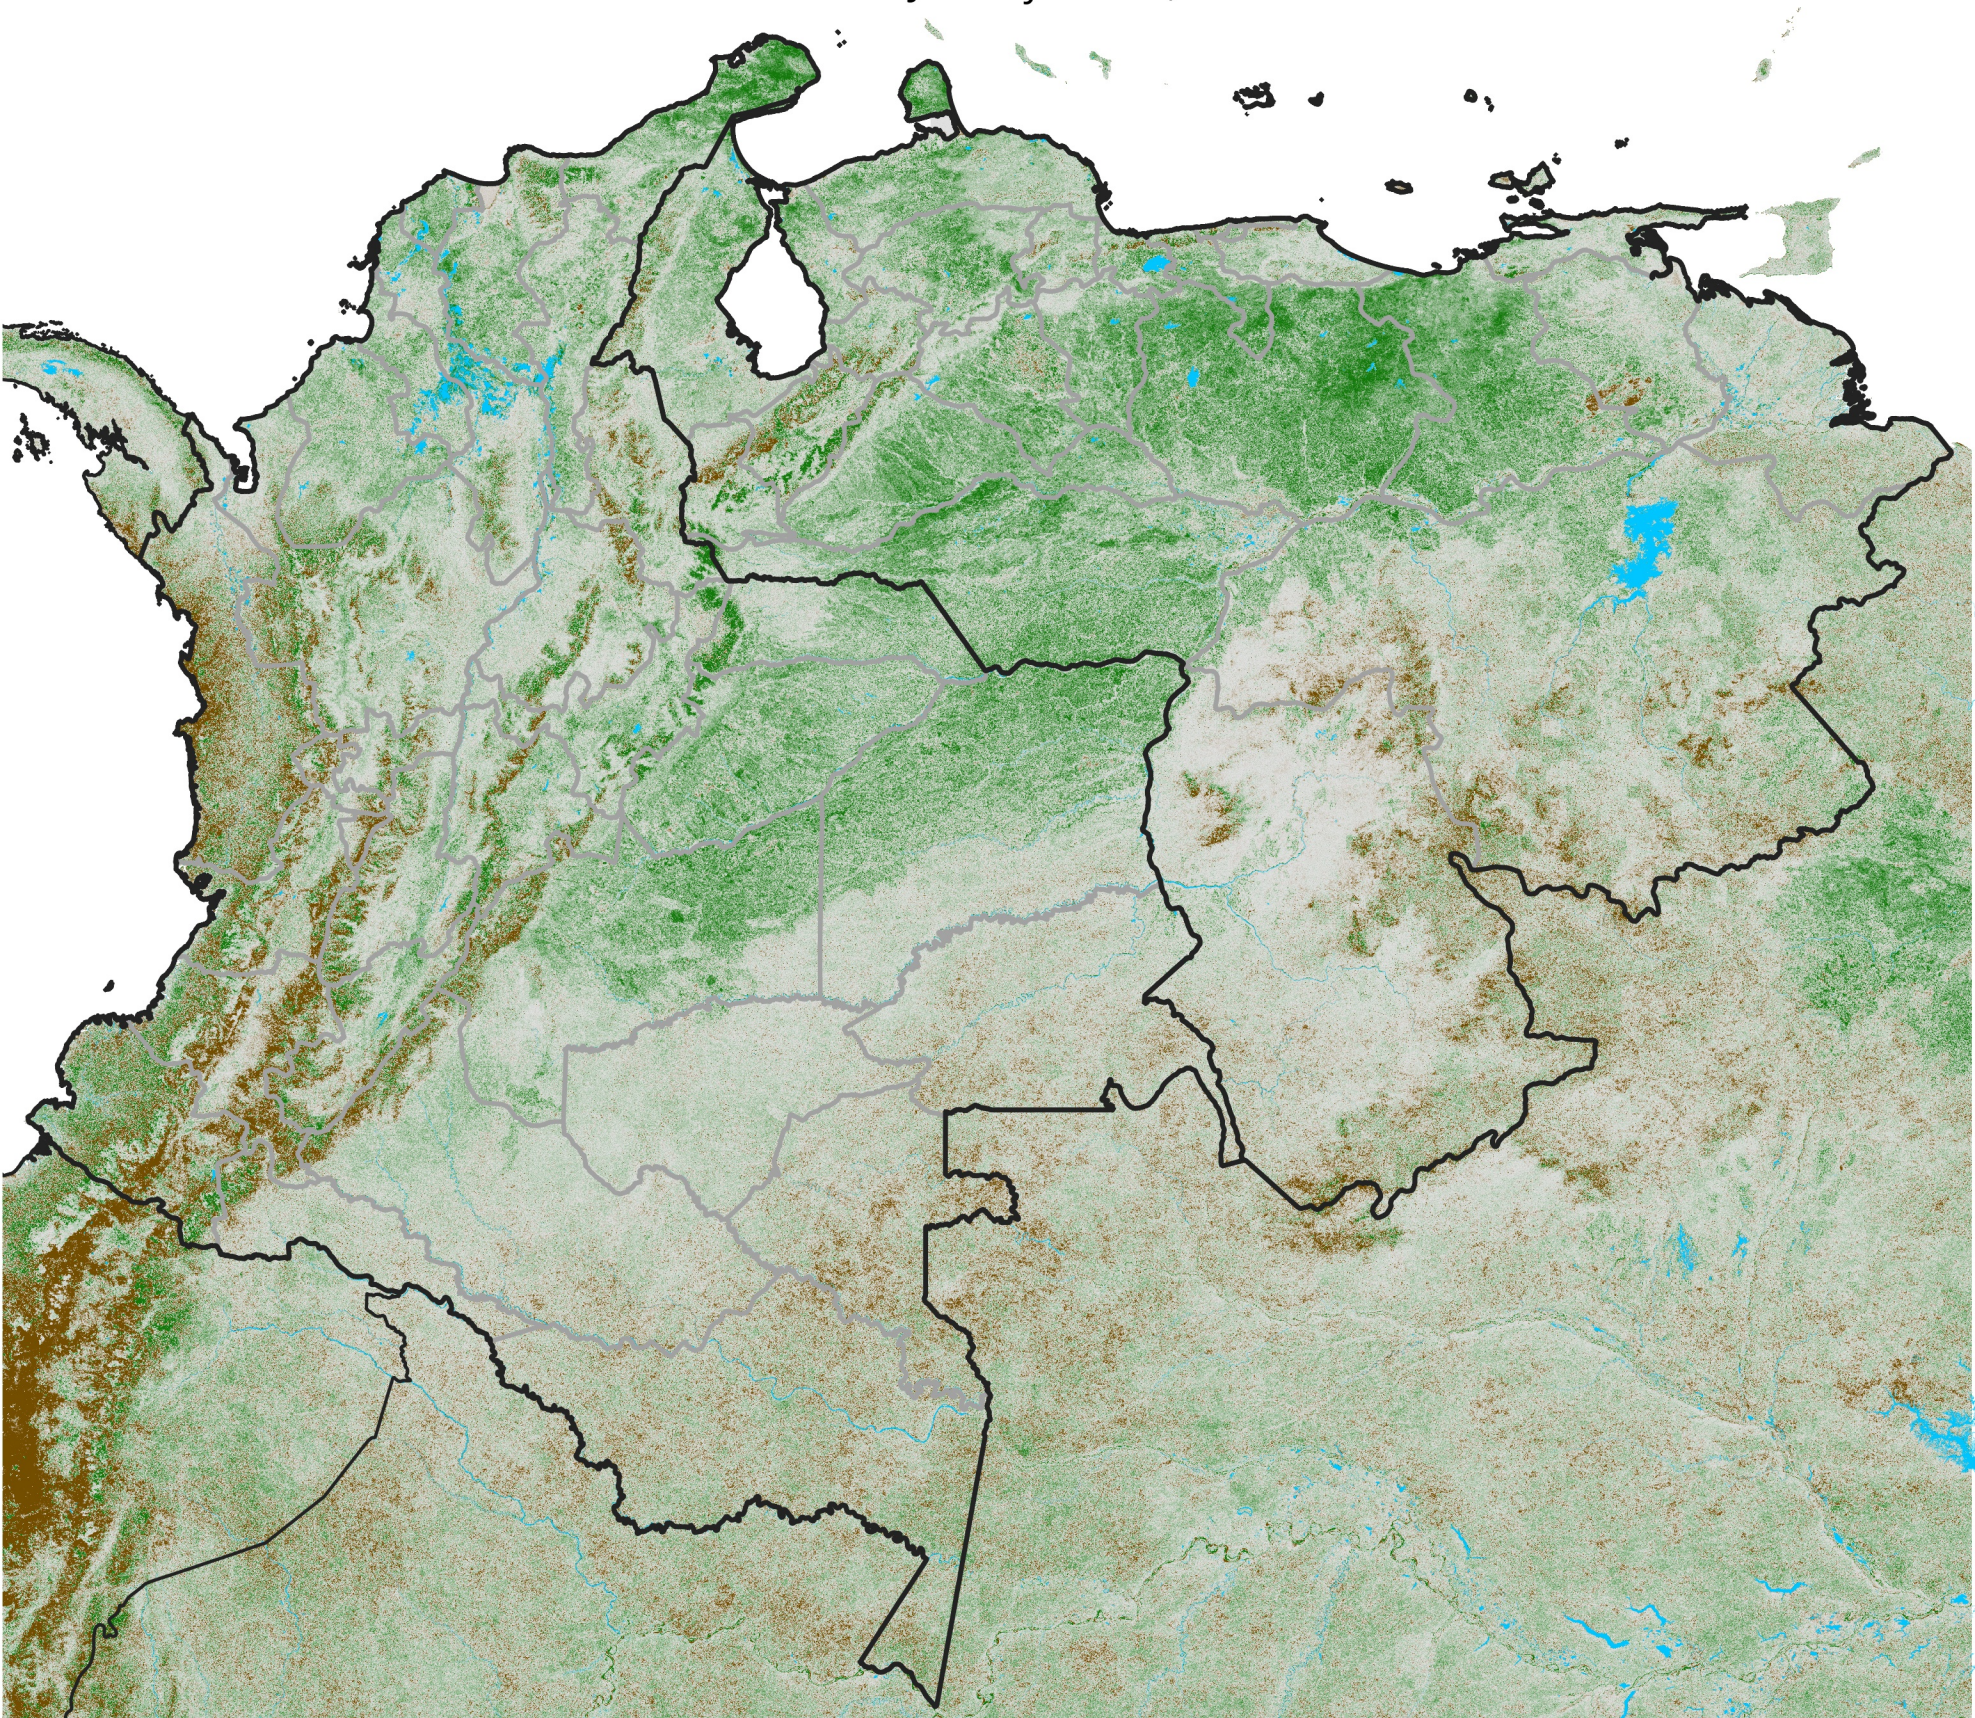

Colombia Venezuela NDVI Anomaly

2021 minus mean (2003 - 2022)

Period 01 / January 01 - 10, 2021

NDVI Anomaly

< -0.3 -0.2 -0.1 -0.05 0.05 0.1 0.2 > 0.3

Negative

No Difference

Positive