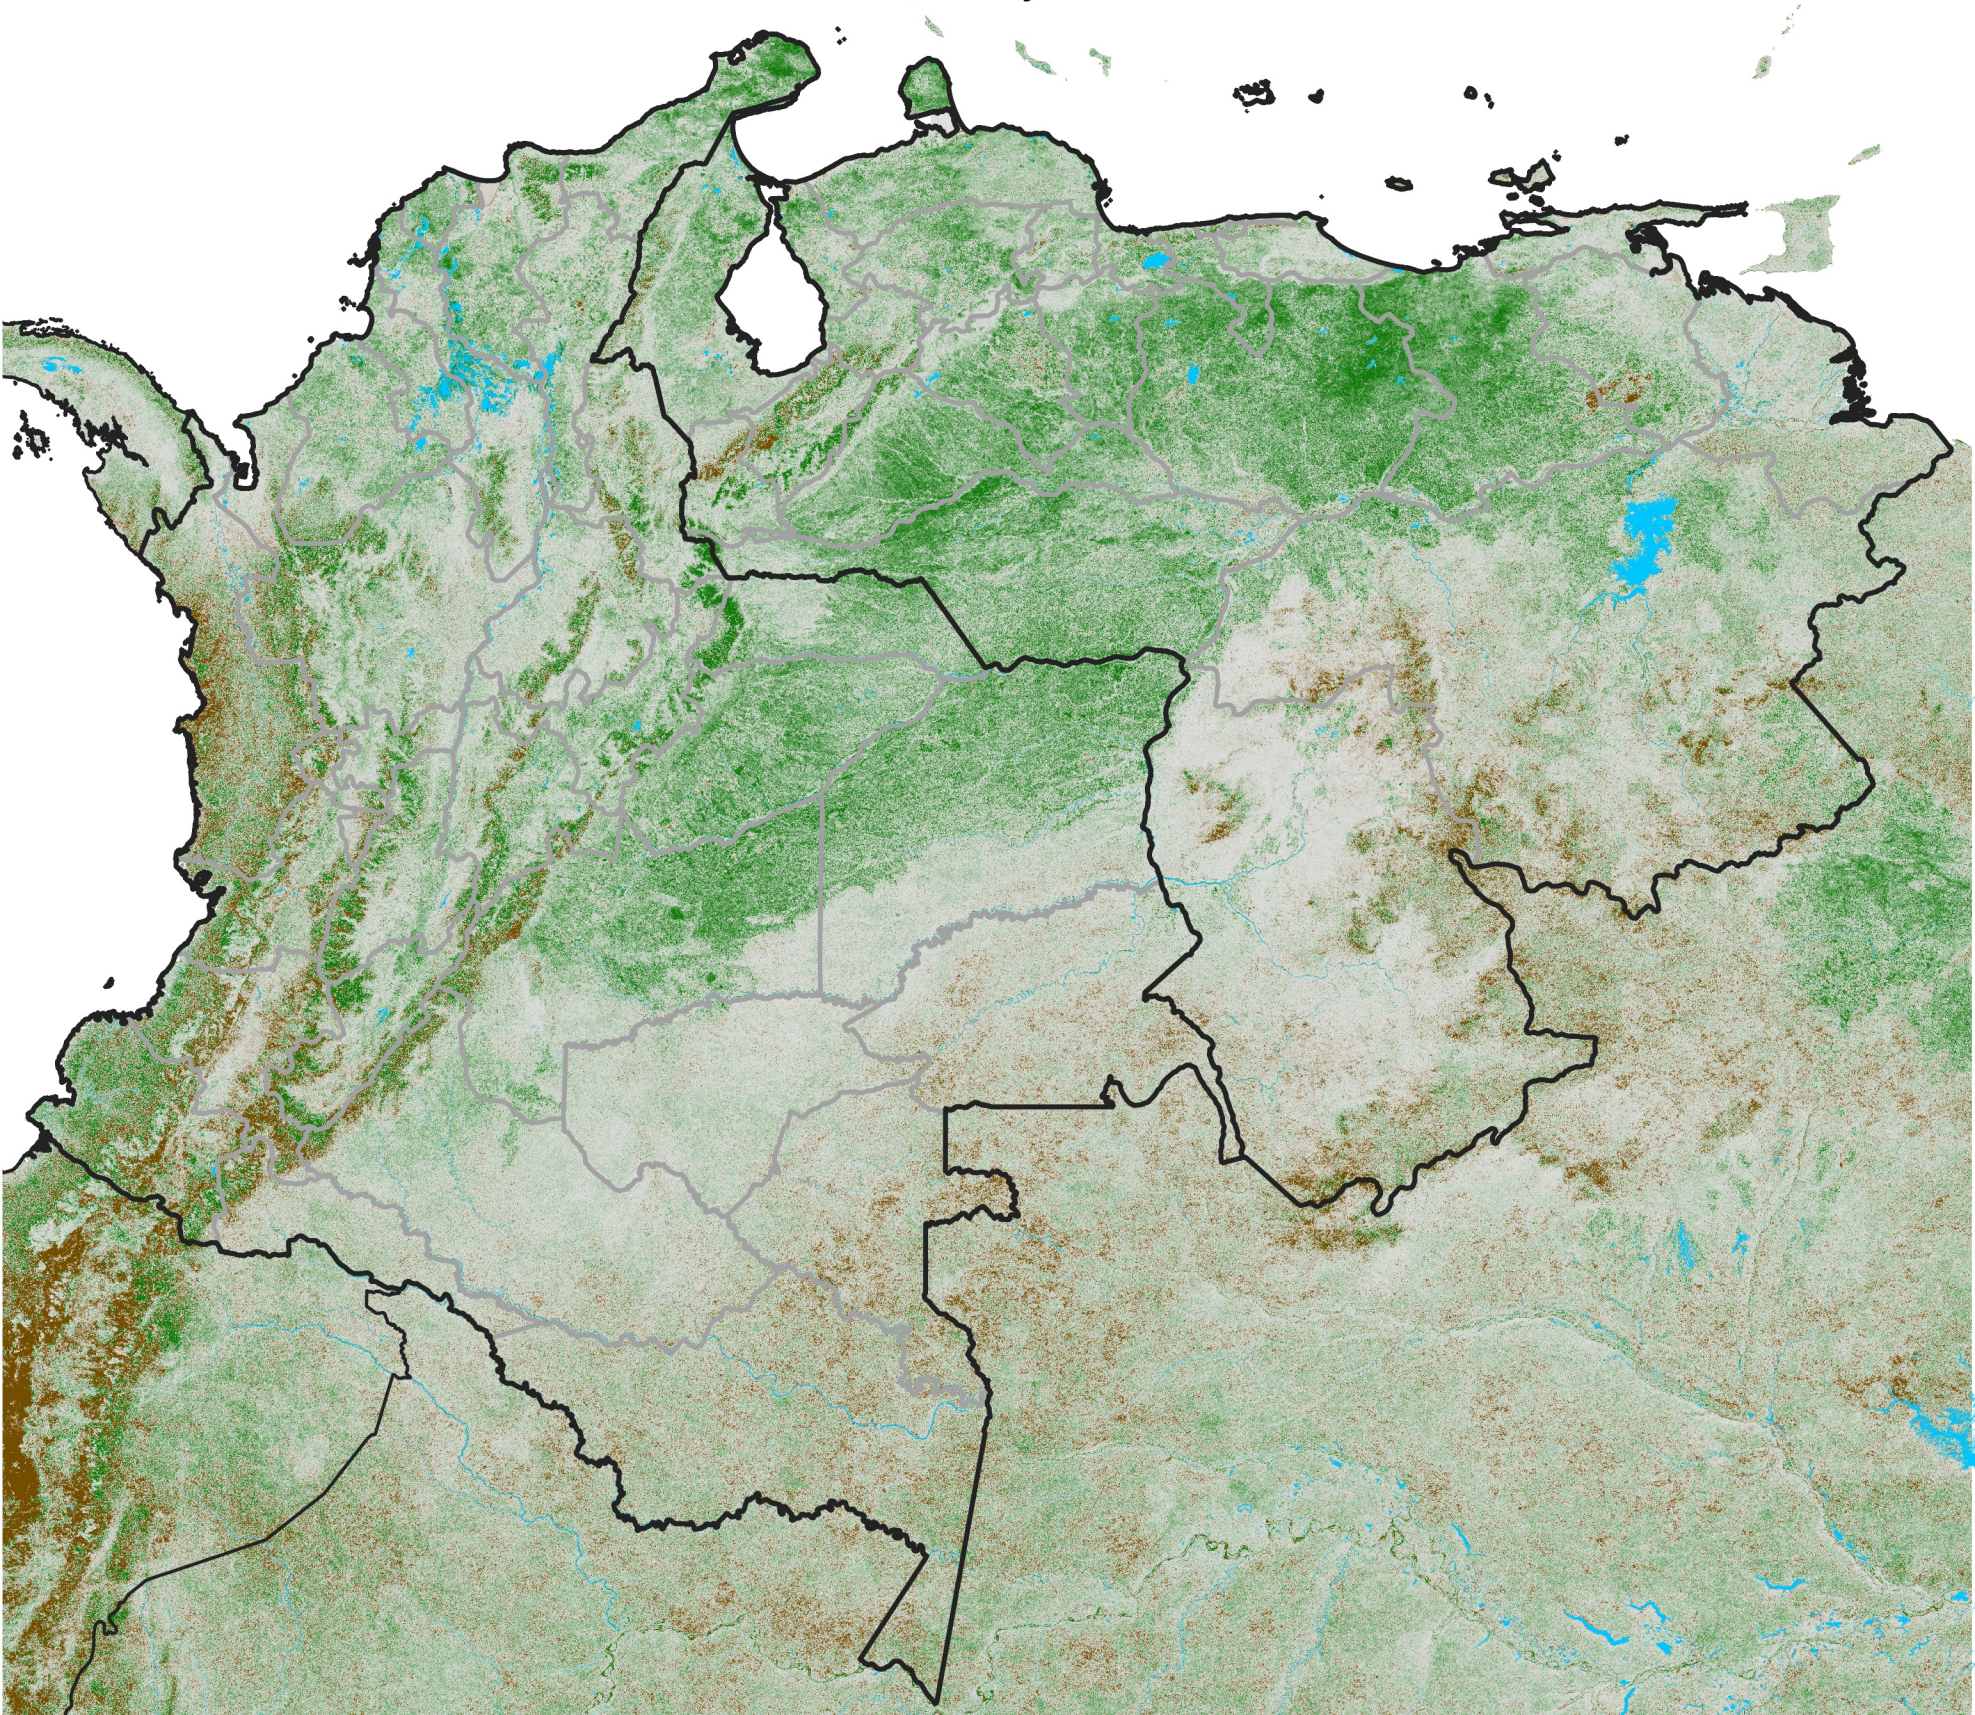

Colombia Venezuela NDVI Anomaly

2021 minus mean (2003 - 2022)

Period 02 / January 11 - 20, 2021

NDVI Anomaly

< -0.3 -0.2 -0.1 -0.05 0.05 0.1 0.2 > 0.3

Negative

No Difference

Positive