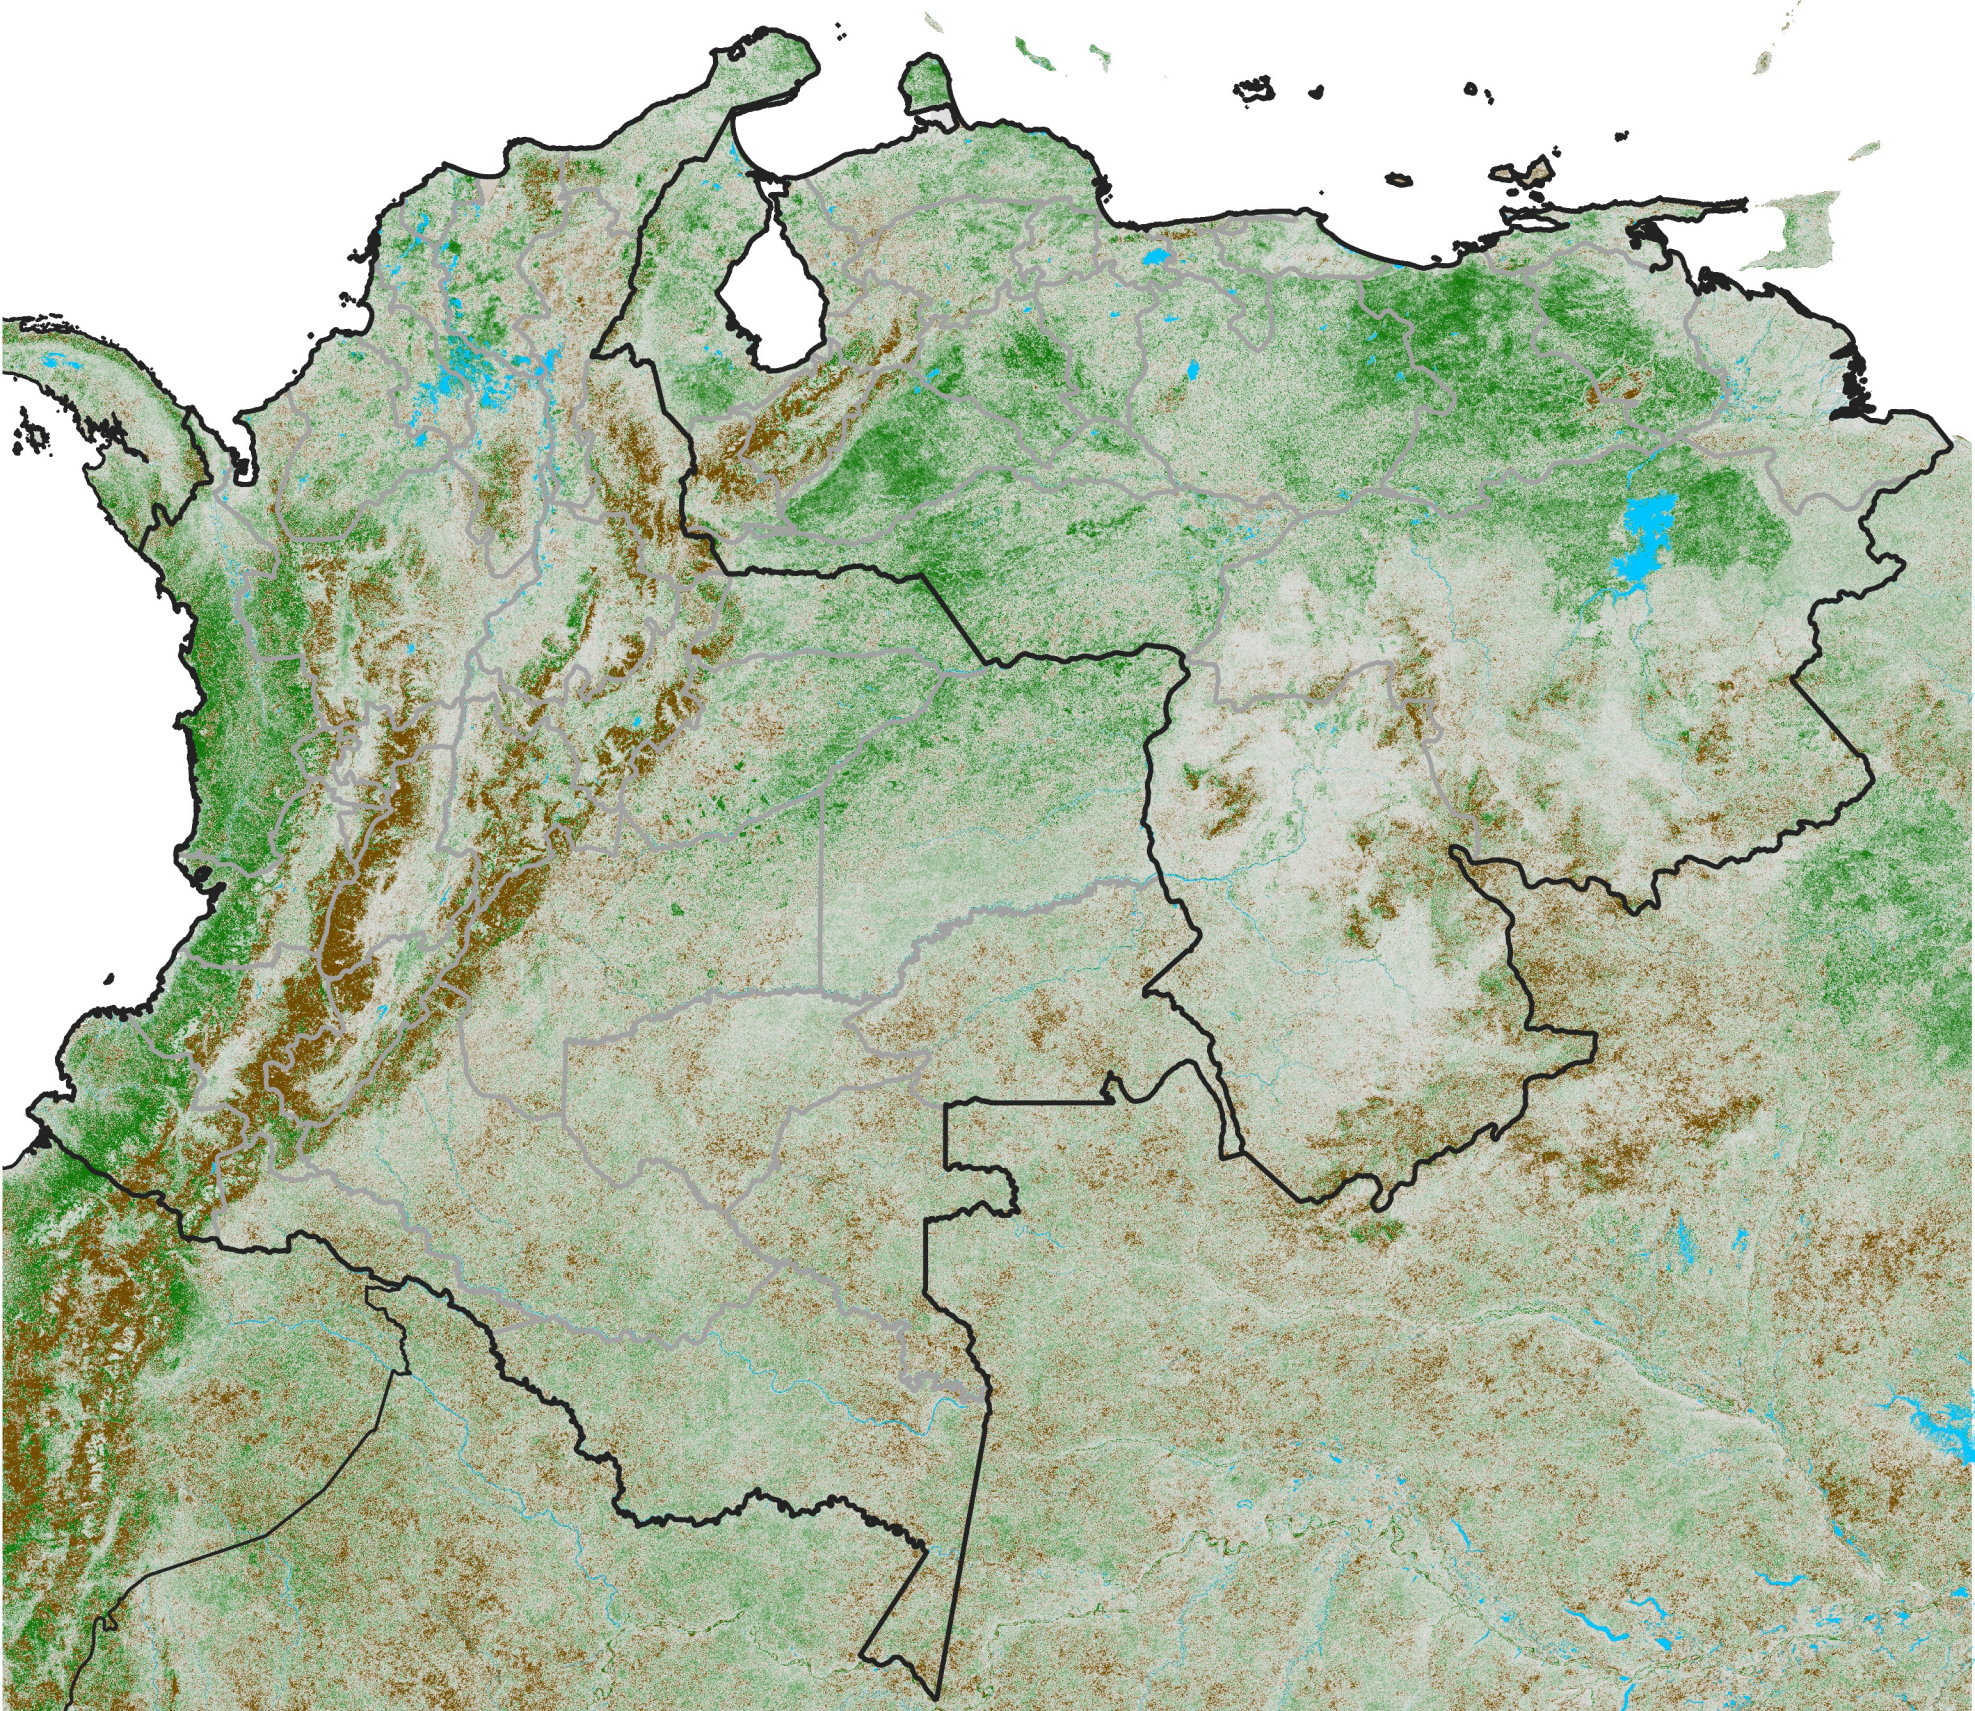

Colombia Venezuela NDVI Anomaly

2021 minus mean (2003 - 2022)

Period 08 / March 11 - 20, 2021

NDVI Anomaly

< -0.3 -0.2 -0.1 -0.05 0.05 0.1 0.2 > 0.3

Negative

No Difference

Positive