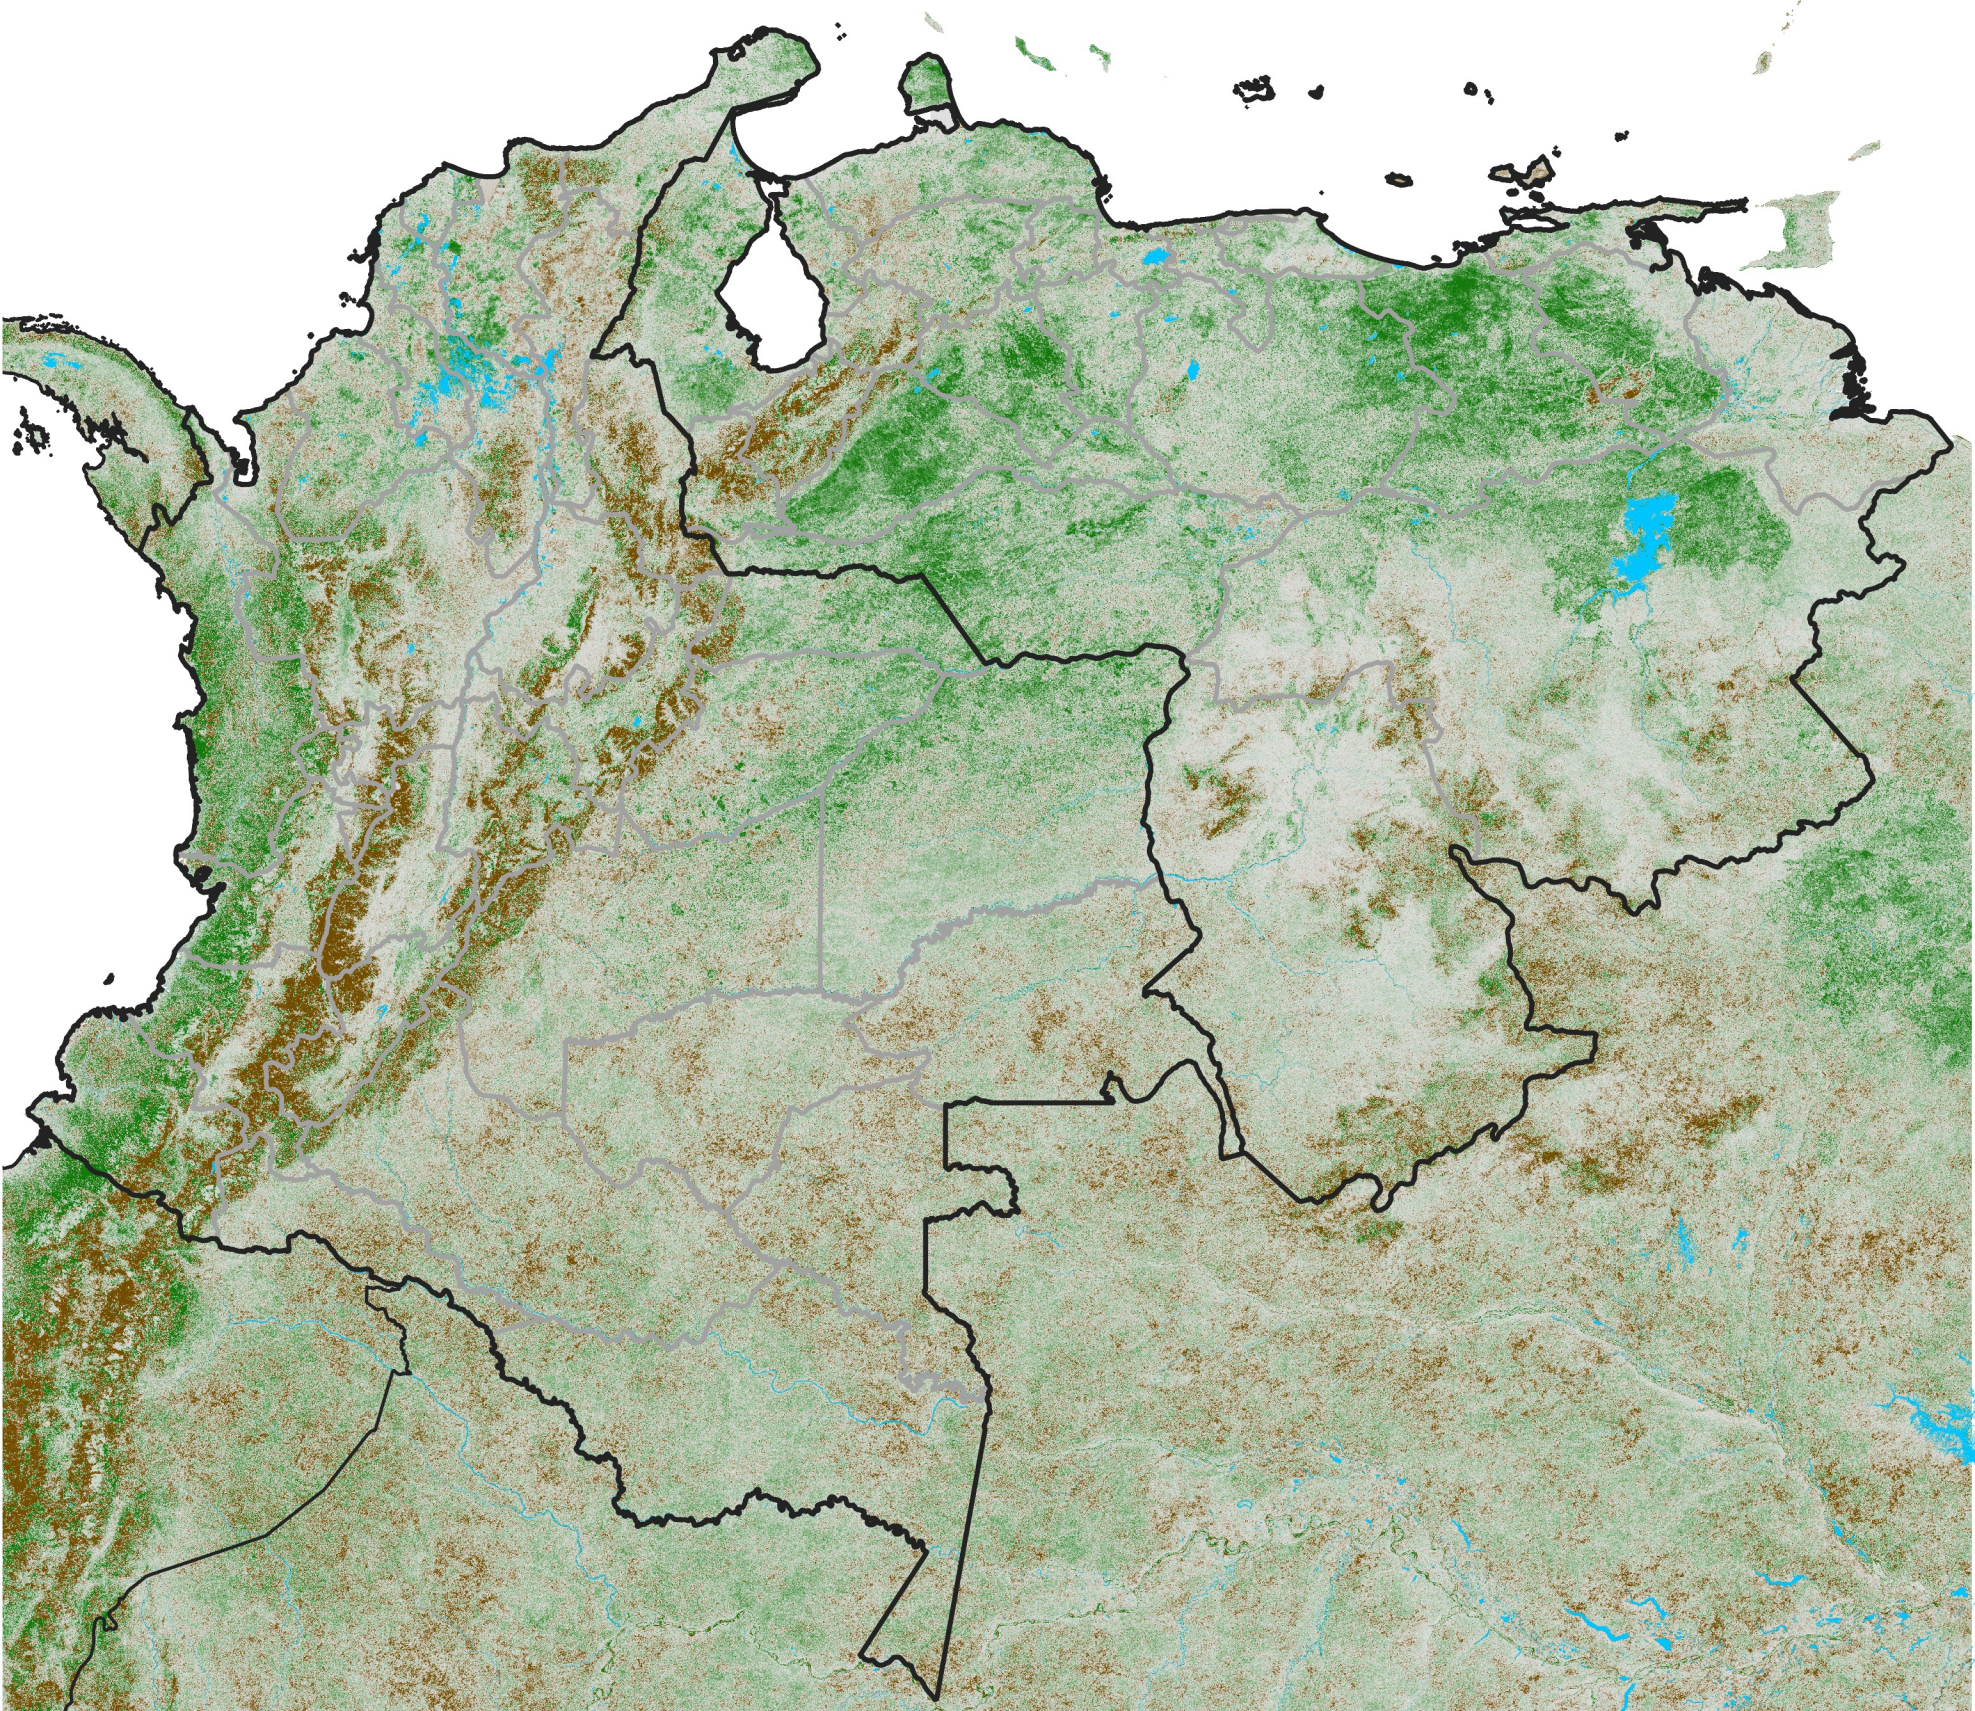

# Colombia Venezuela NDVI Anomaly

2021 minus mean (2003 - 2022)

Period 09 / March 21 - 31, 2021

## NDVI Anomaly

< -0.3   -0.2   -0.1   -0.05   0.05   0.1   0.2   > 0.3

Negative

No Difference

Positive