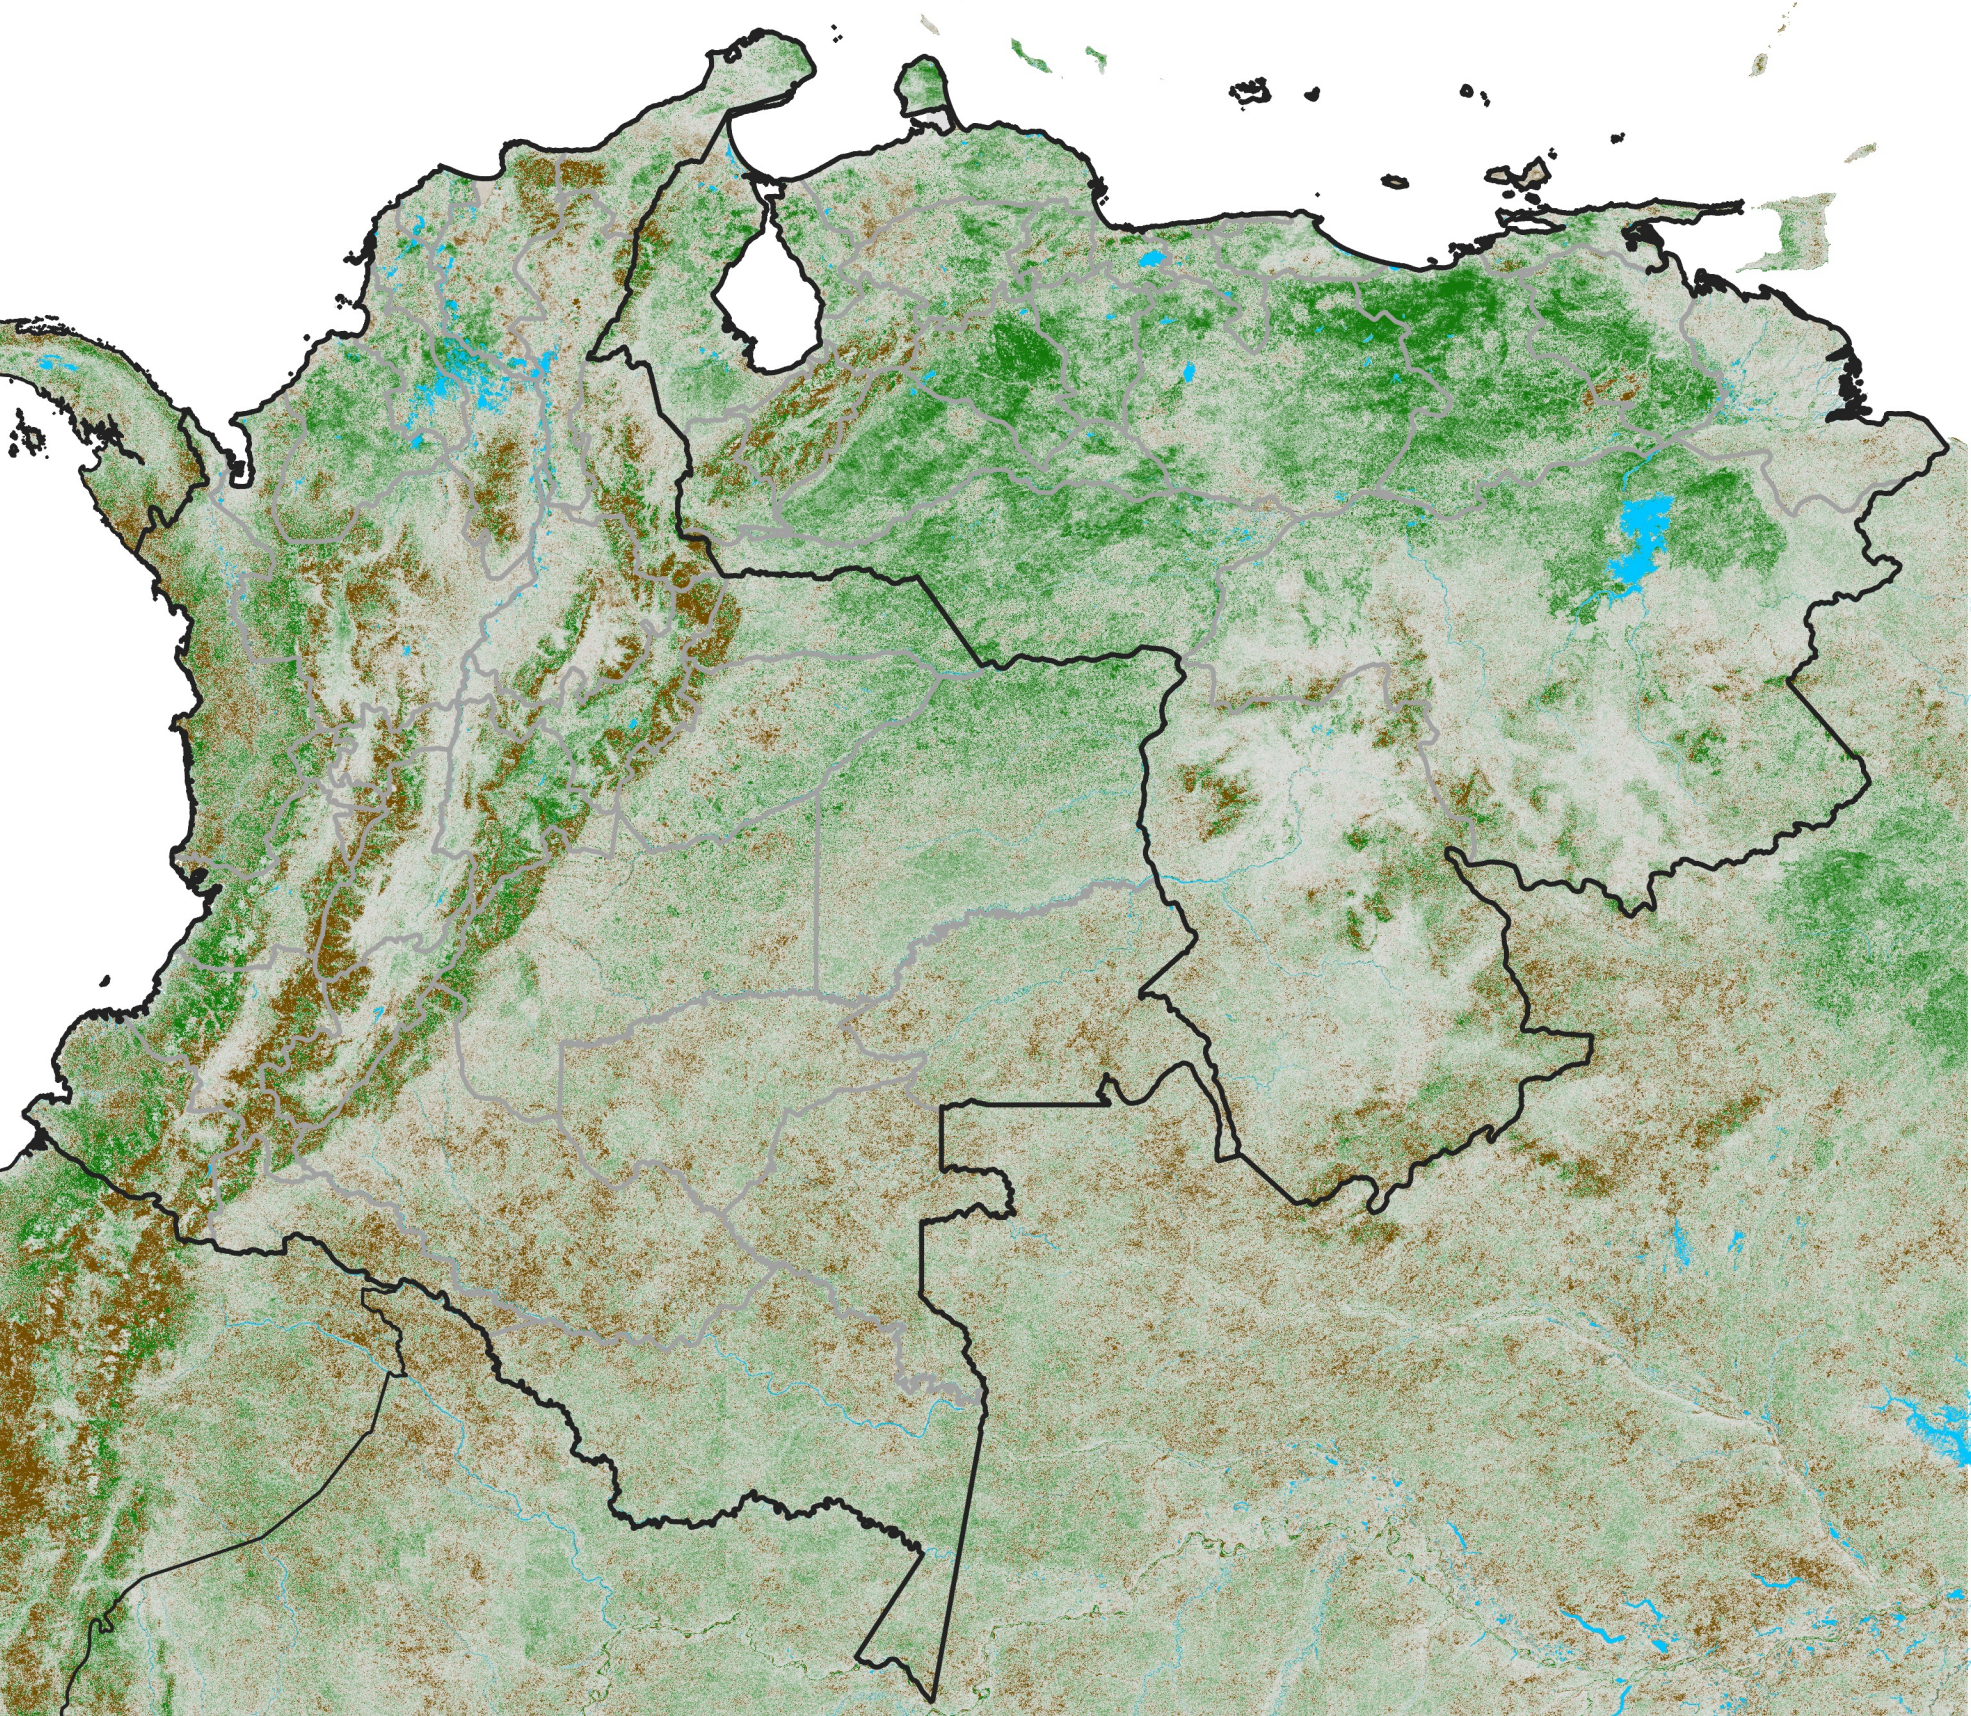

Colombia Venezuela NDVI Anomaly

2021 minus mean (2003 - 2022)

Period 11 / April 11 - 20, 2021

NDVI Anomaly

< -0.3 -0.2 -0.1 -0.05 0.05 0.1 0.2 > 0.3

Negative

No Difference

Positive