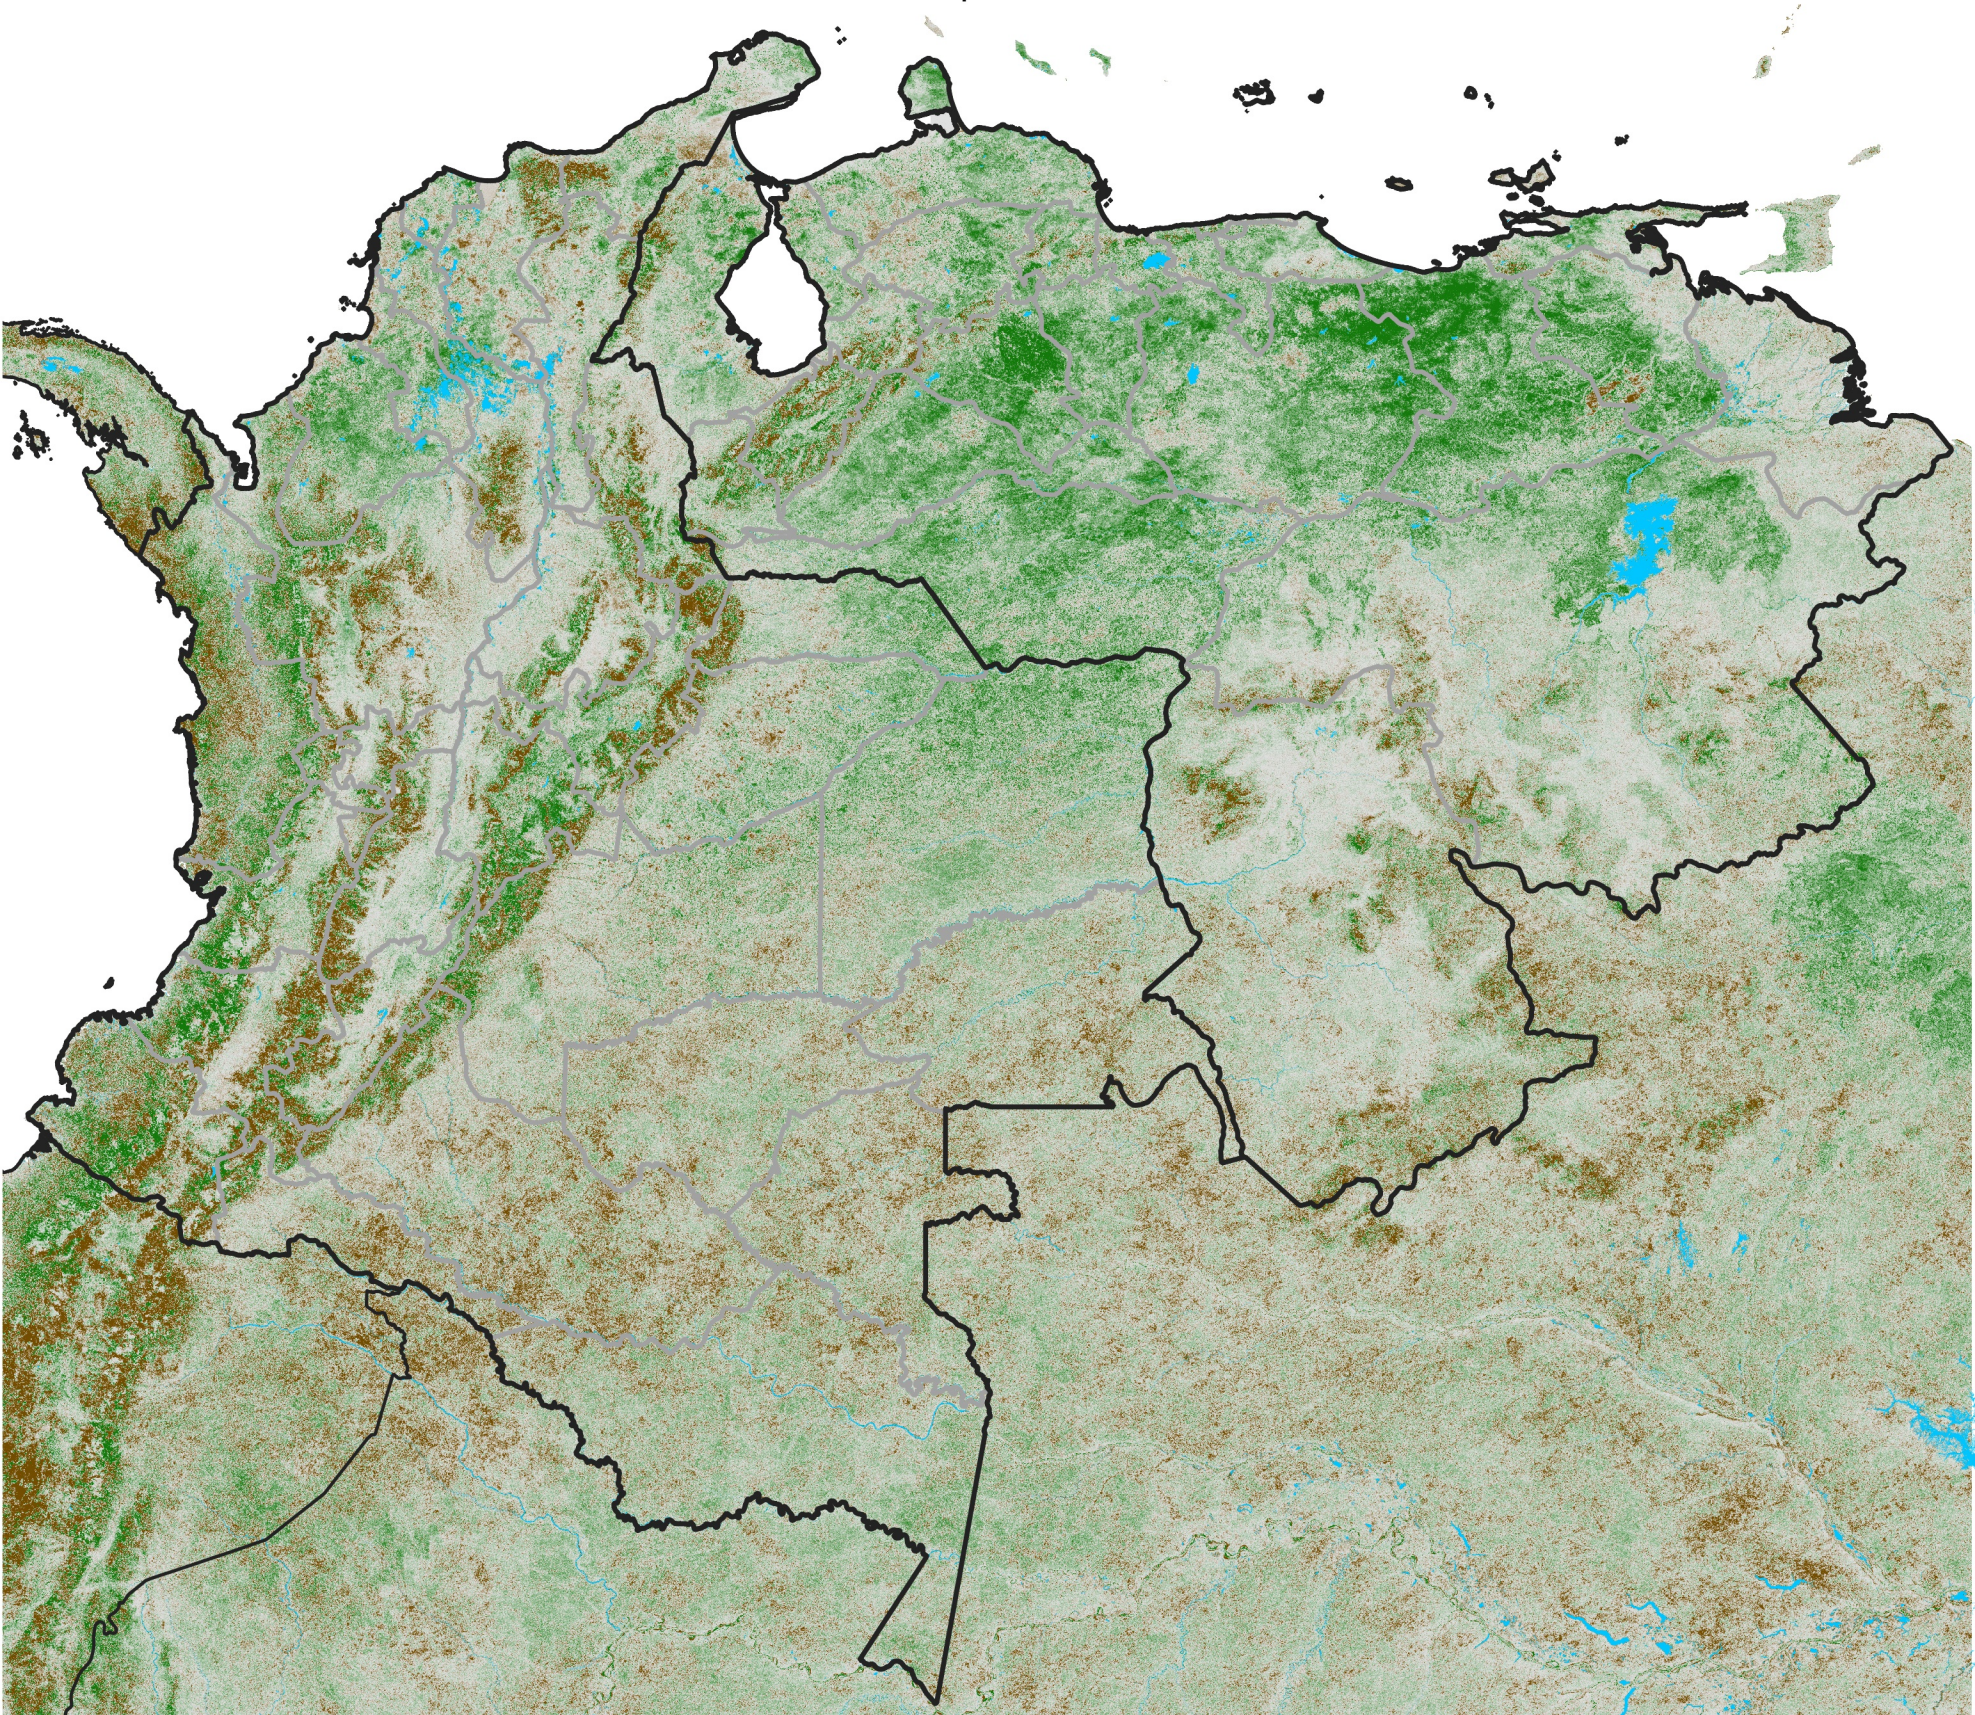

Colombia Venezuela NDVI Anomaly

2021 minus mean (2003 - 2022)

Period 12 / April 21 - 30, 2021

NDVI Anomaly

Negative

No Difference

Positive