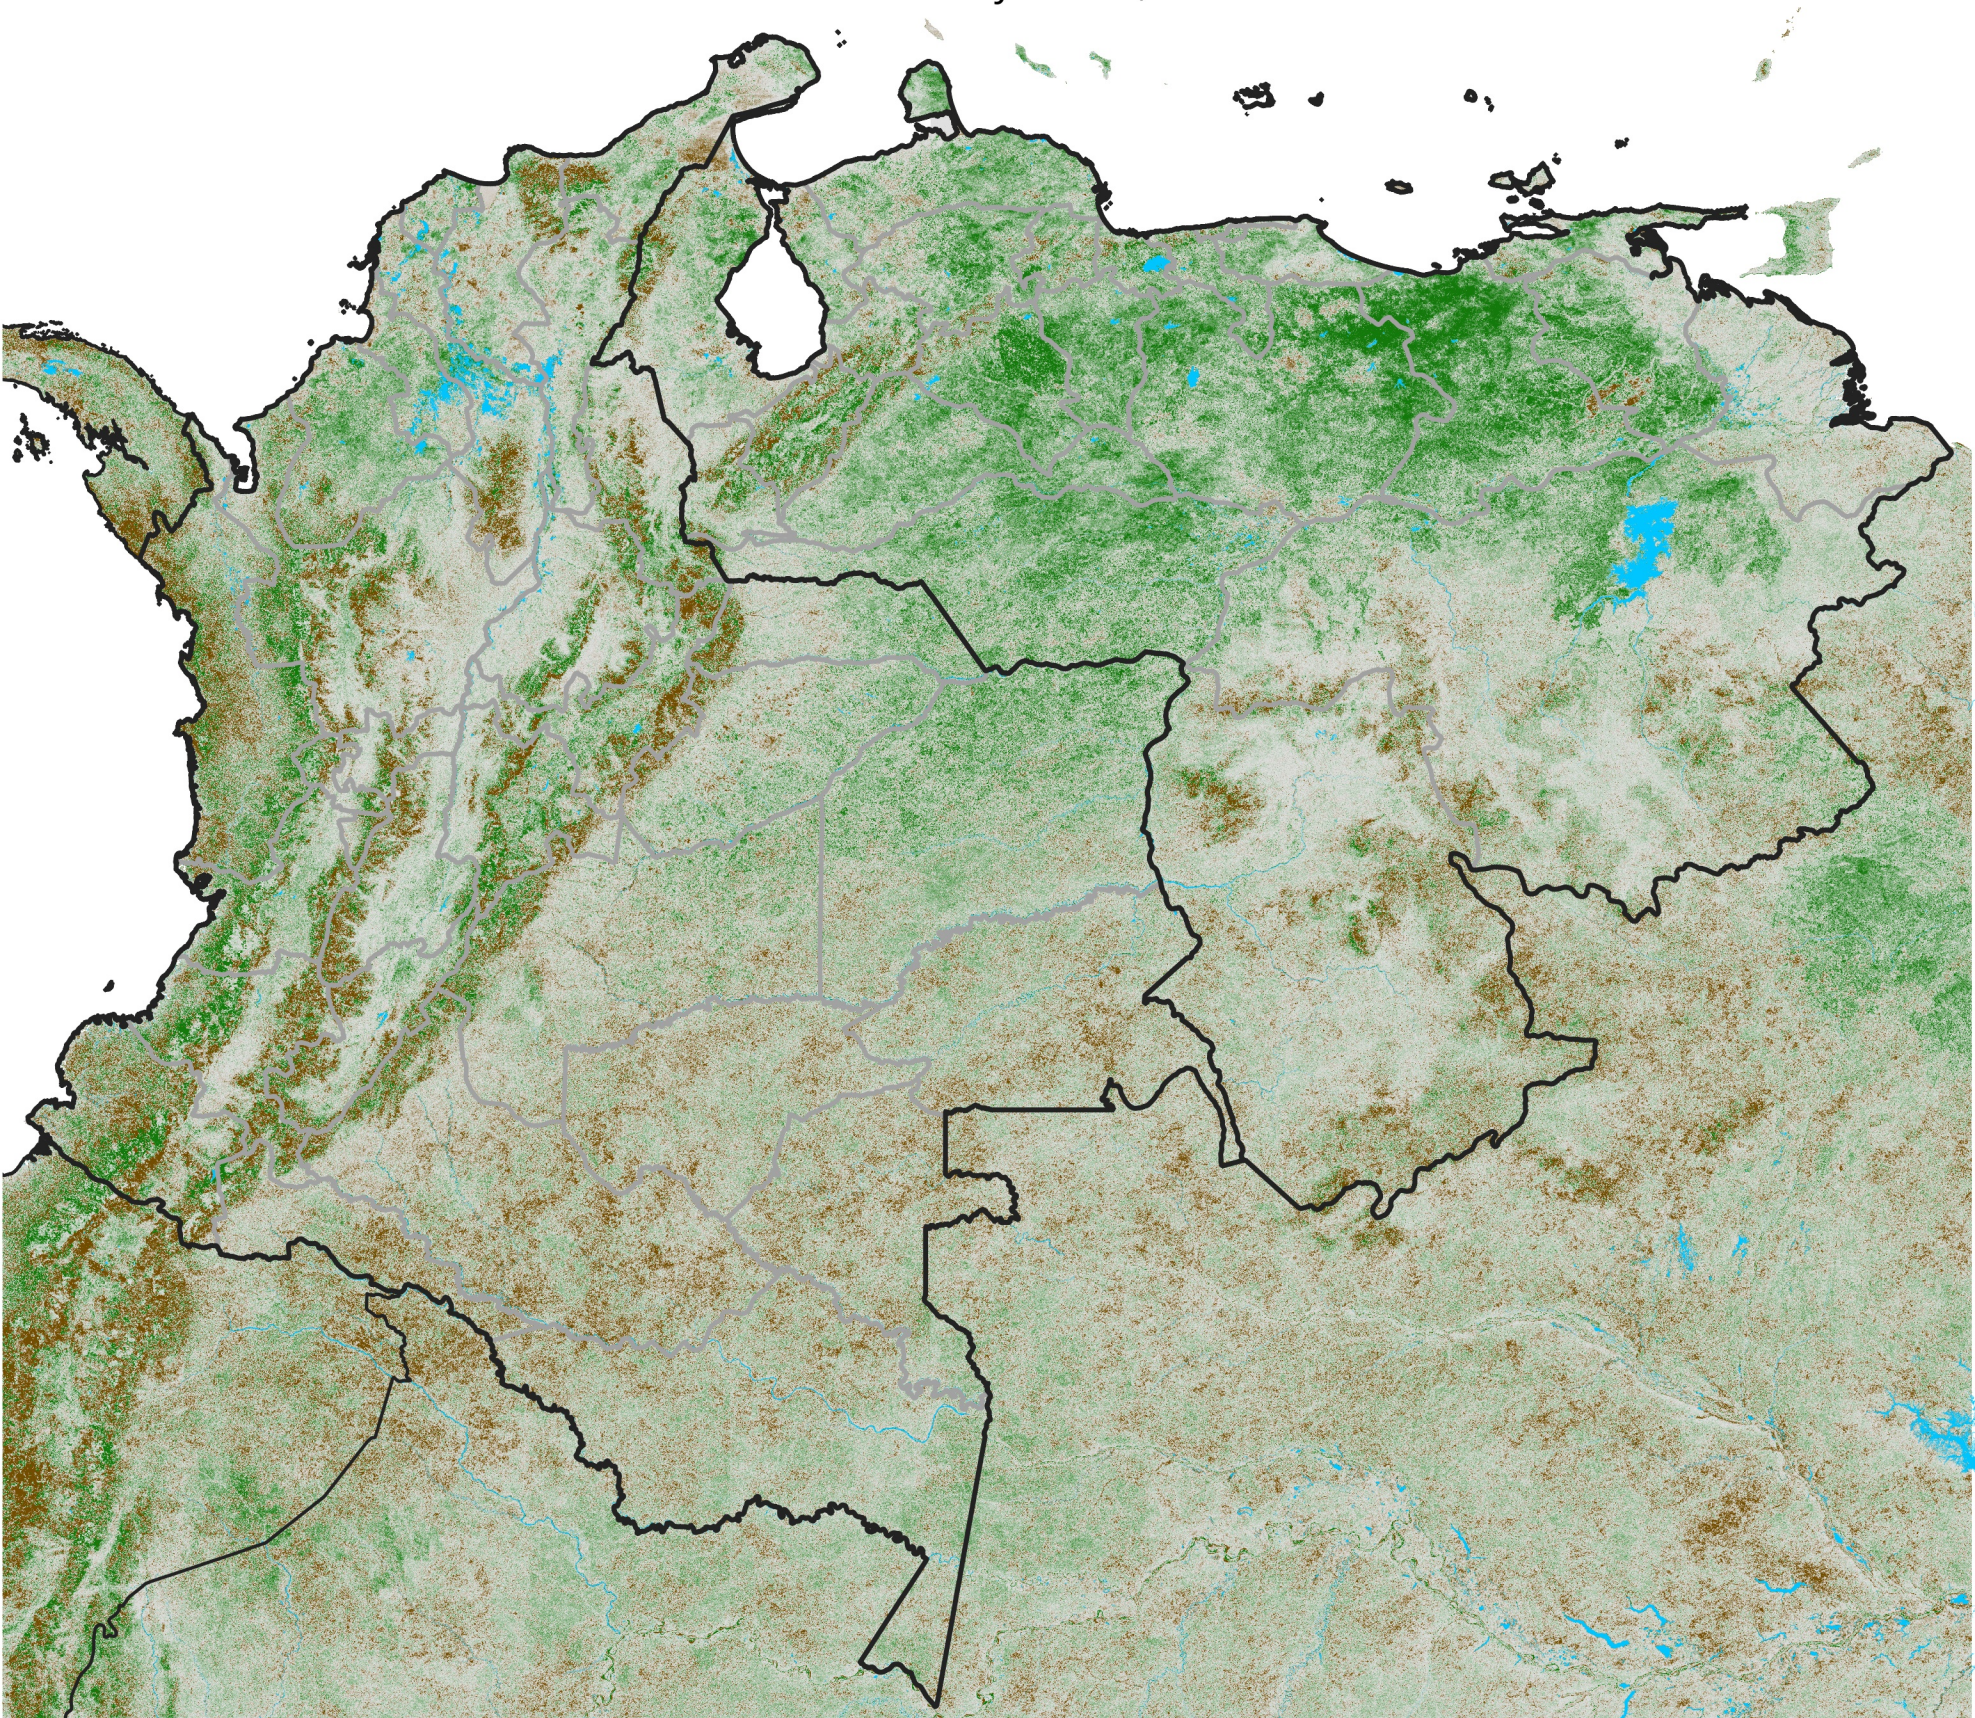

Colombia Venezuela NDVI Anomaly

2021 minus mean (2003 - 2022)

Period 13 / May 01 - 10, 2021

NDVI Anomaly

< -0.3 -0.2 -0.1 -0.05 0.05 0.1 0.2 > 0.3

Negative

No Difference

Positive