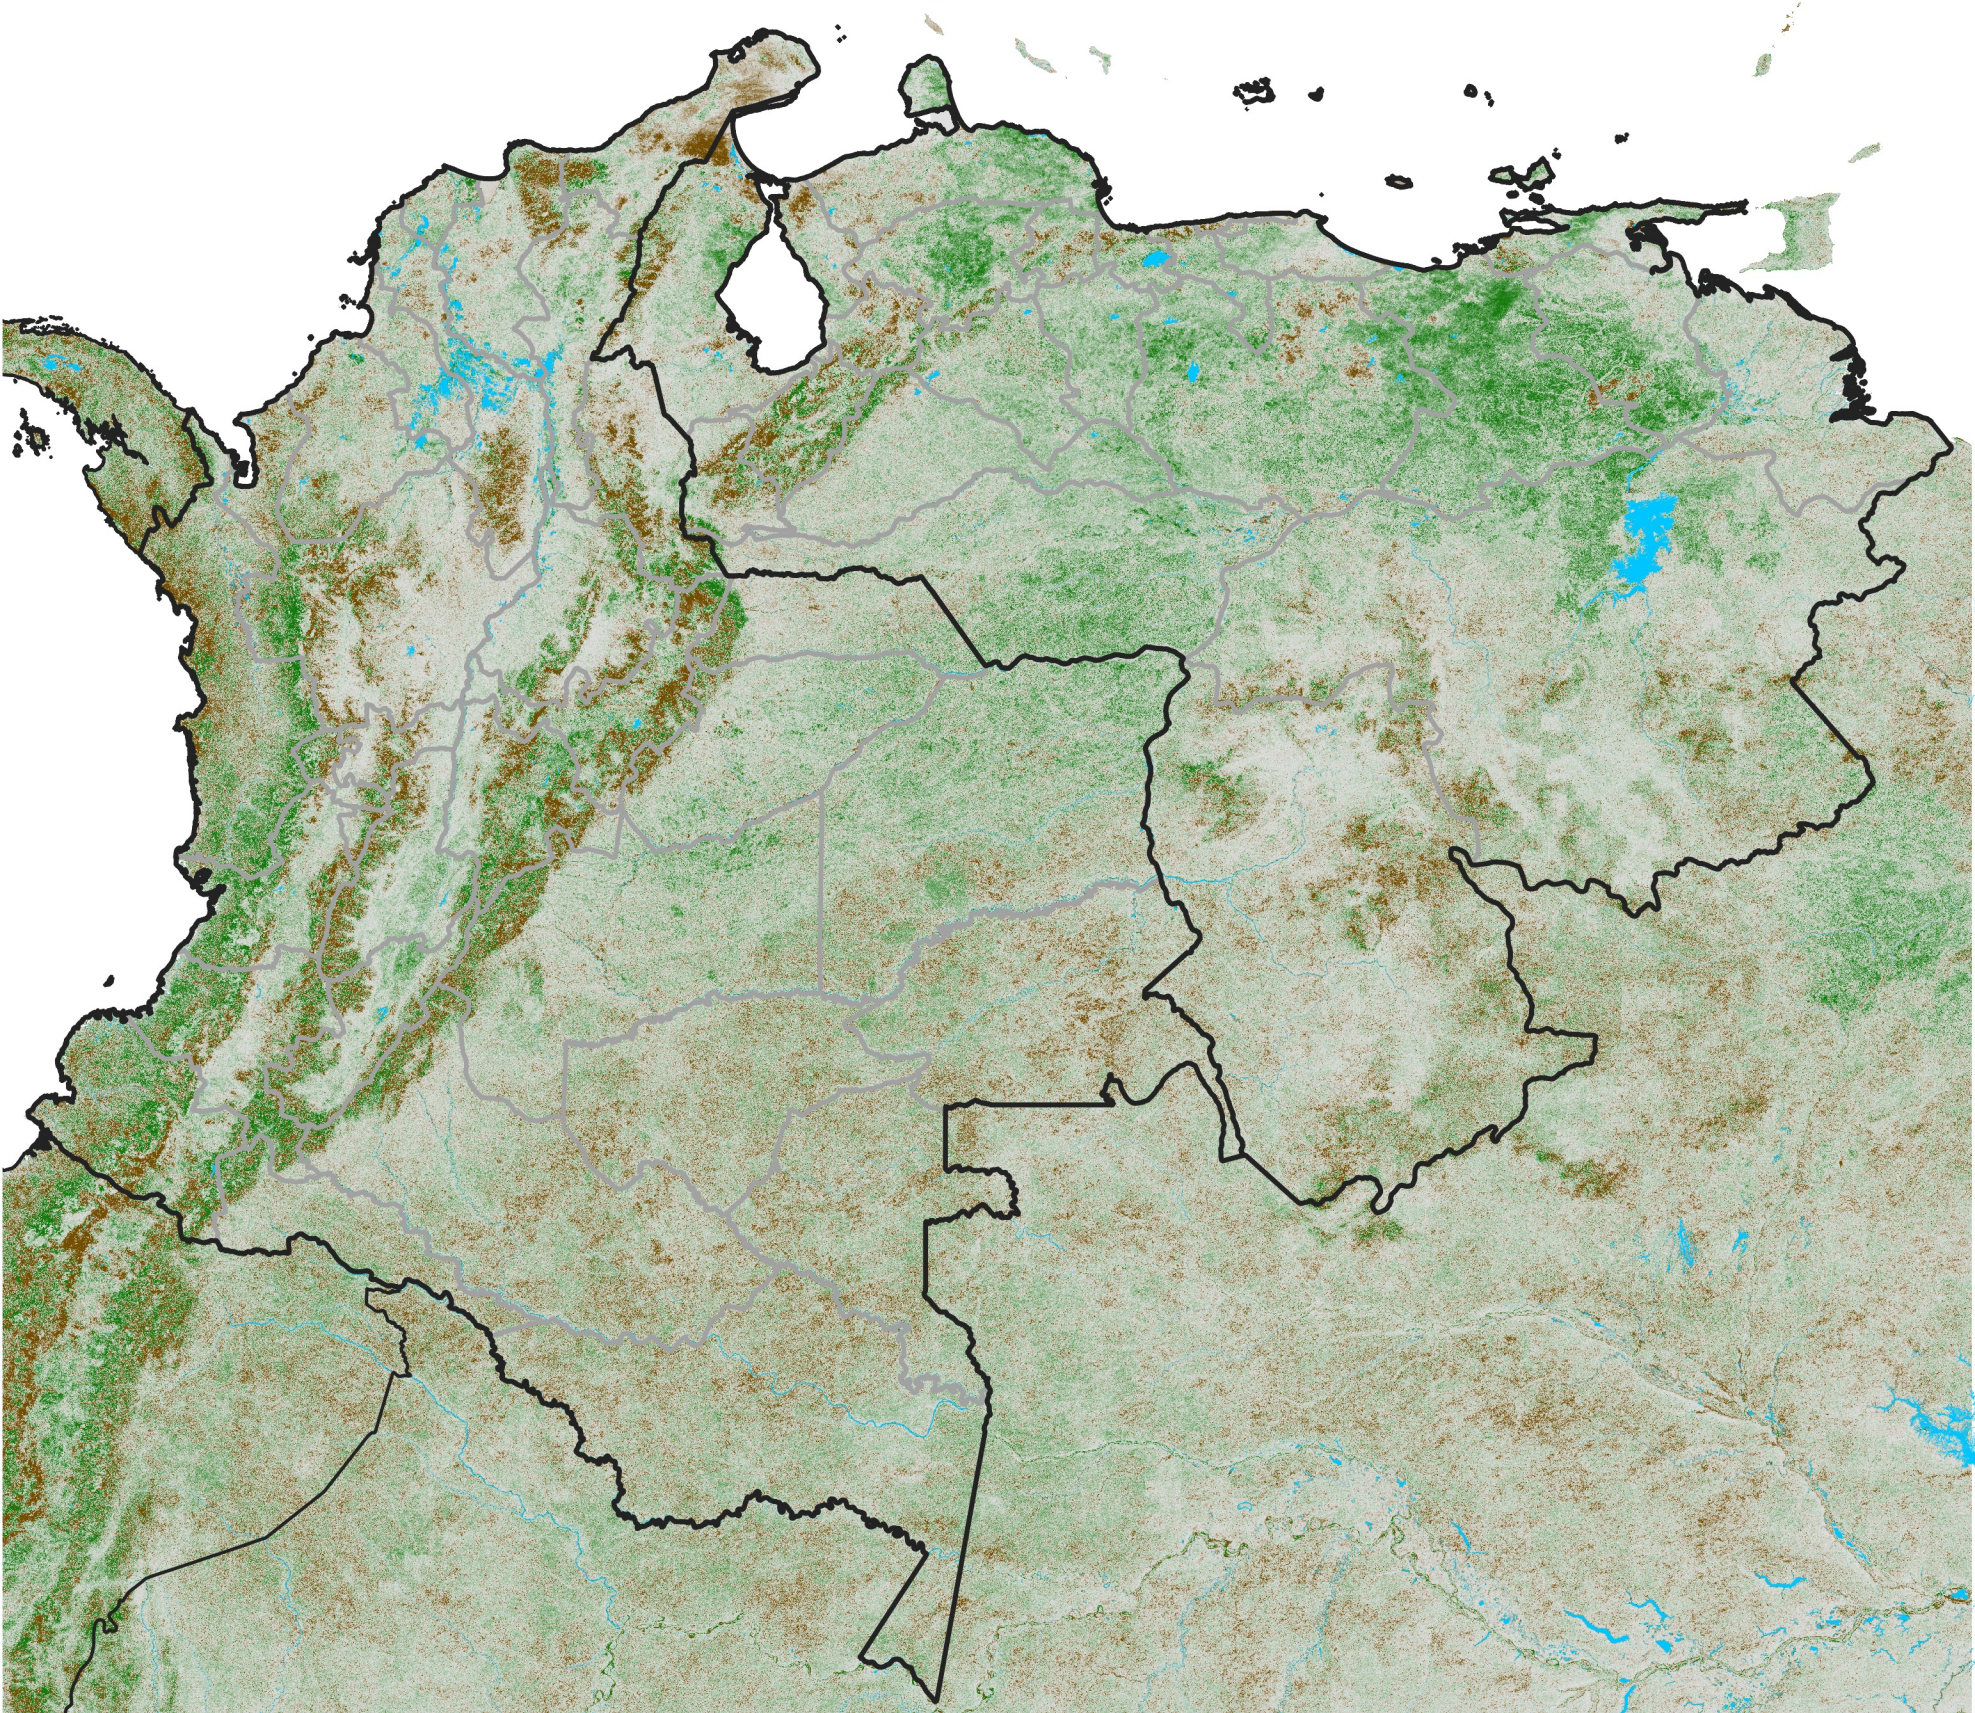

Colombia Venezuela NDVI Anomaly

2021 minus mean (2003 - 2022)

Period 16 / June 01 - 10, 2021

NDVI Anomaly

< -0.3 -0.2 -0.1 -0.05 0.05 0.1 0.2 > 0.3

Negative

No Difference

Positive