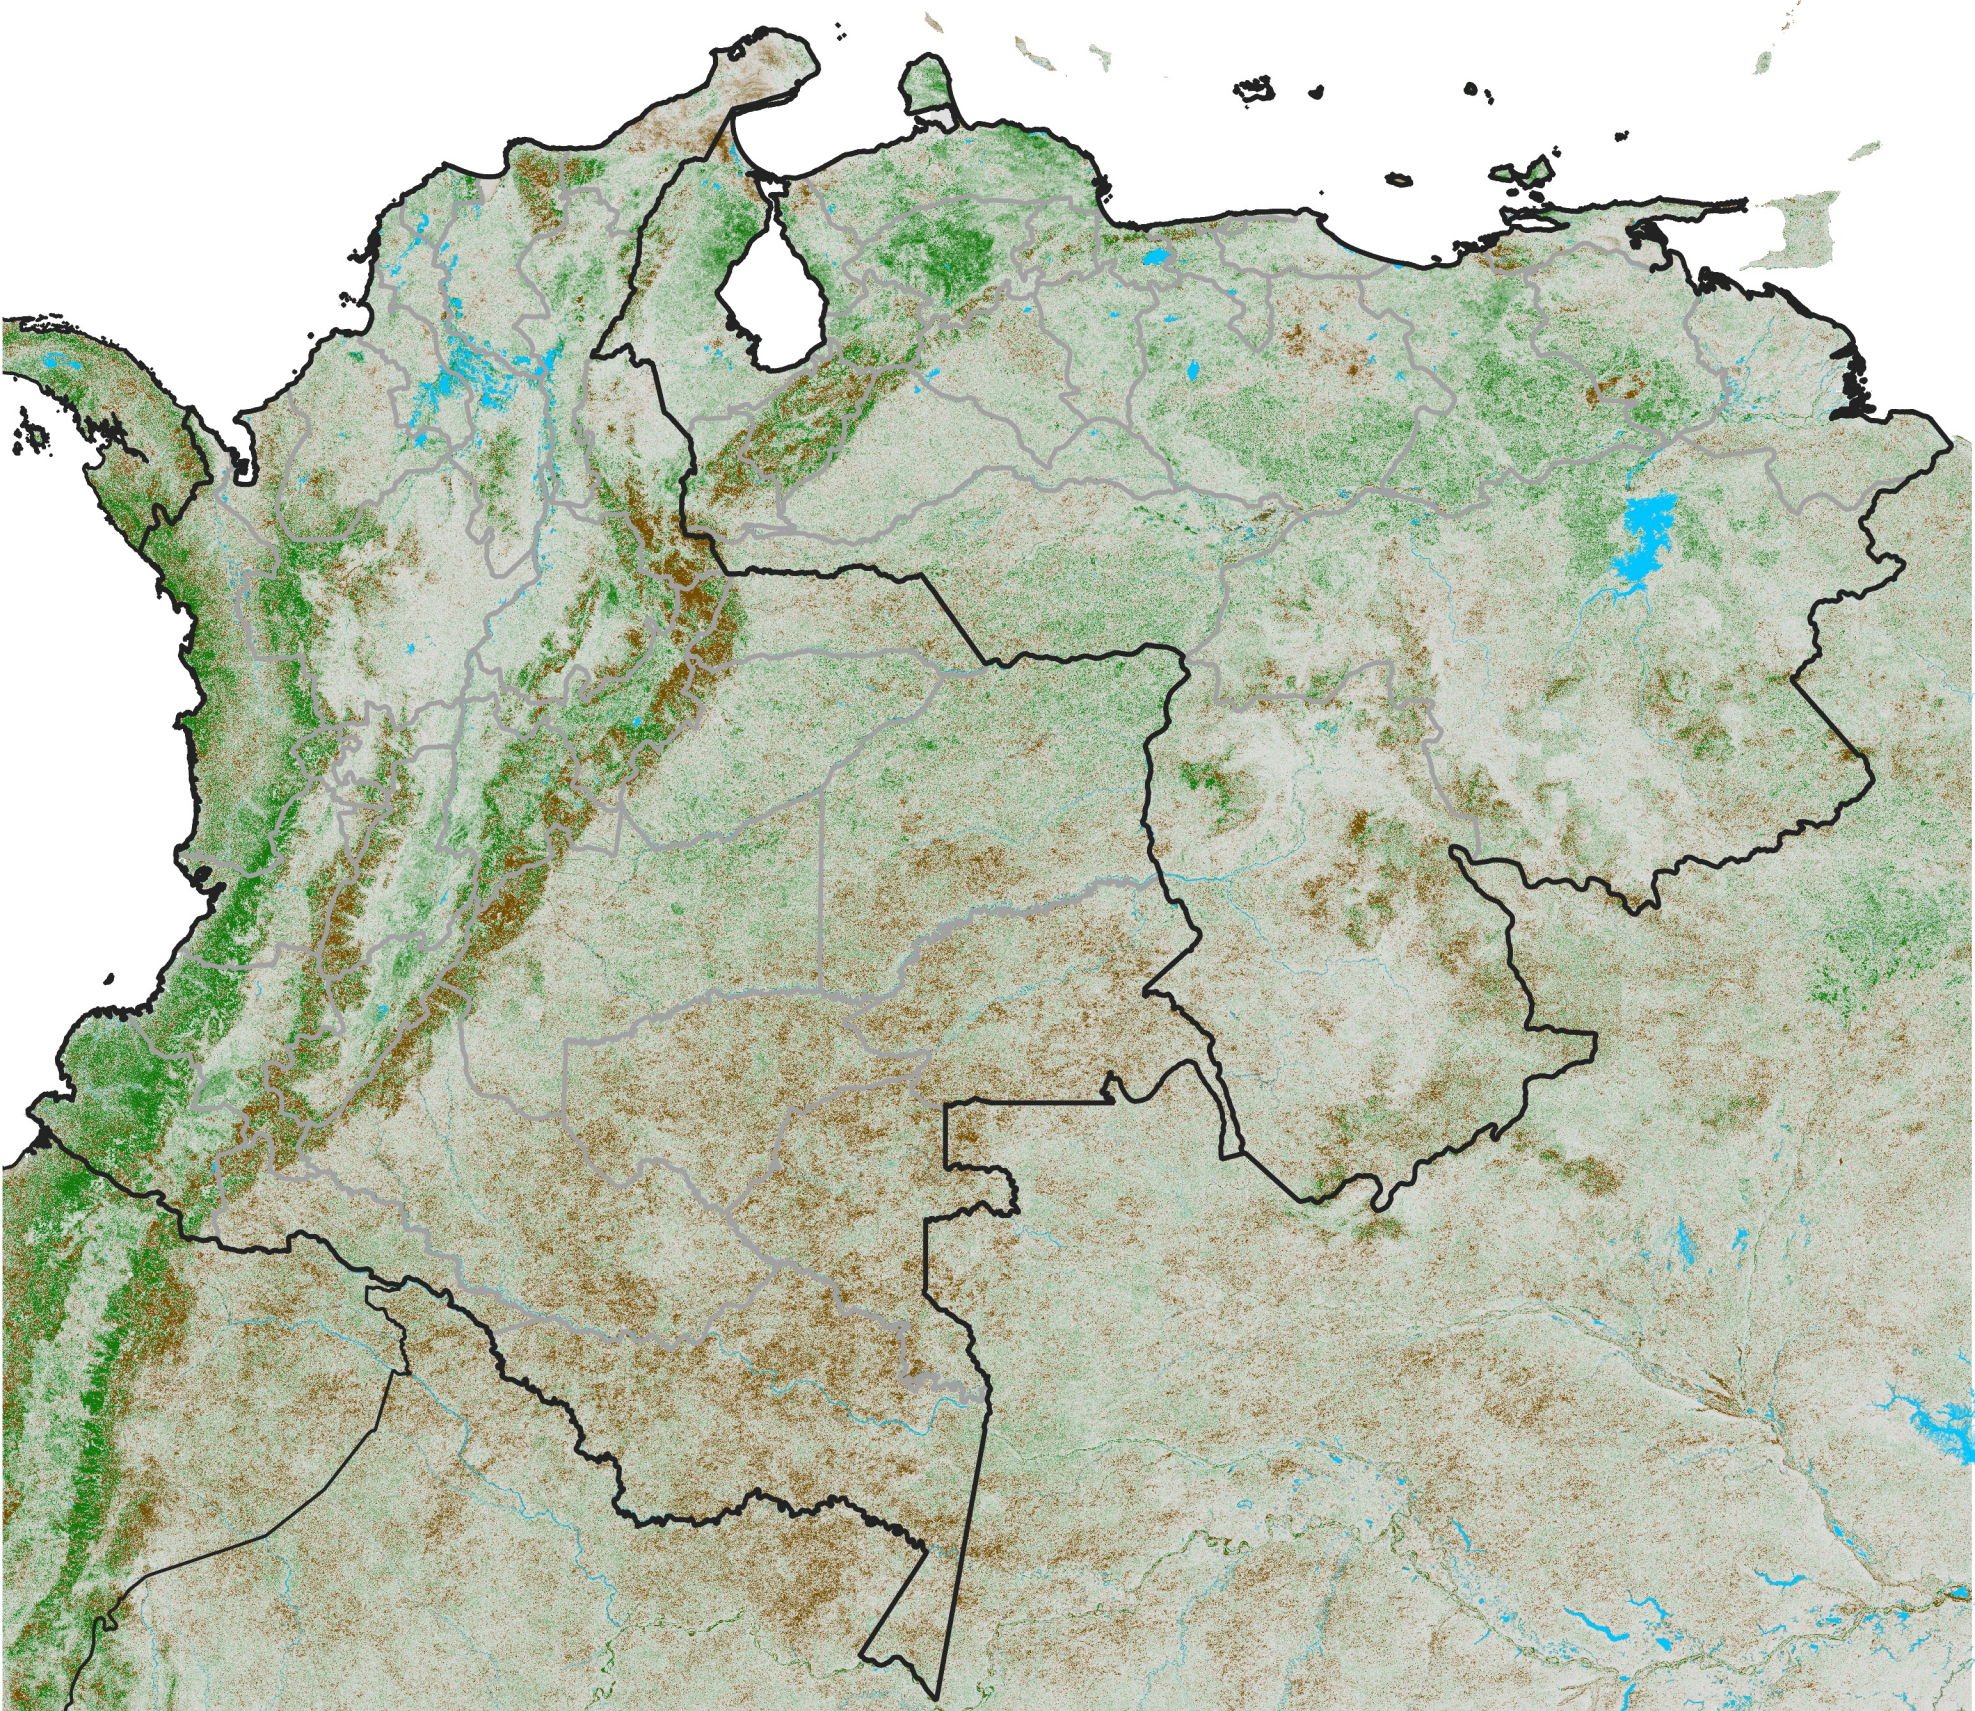

Colombia Venezuela NDVI Anomaly

2021 minus mean (2003 - 2022)

Period 19 / July 01 - 10, 2021

NDVI Anomaly

< -0.3 -0.2 -0.1 -0.05 0.05 0.1 0.2 > 0.3

Negative

No Difference

Positive