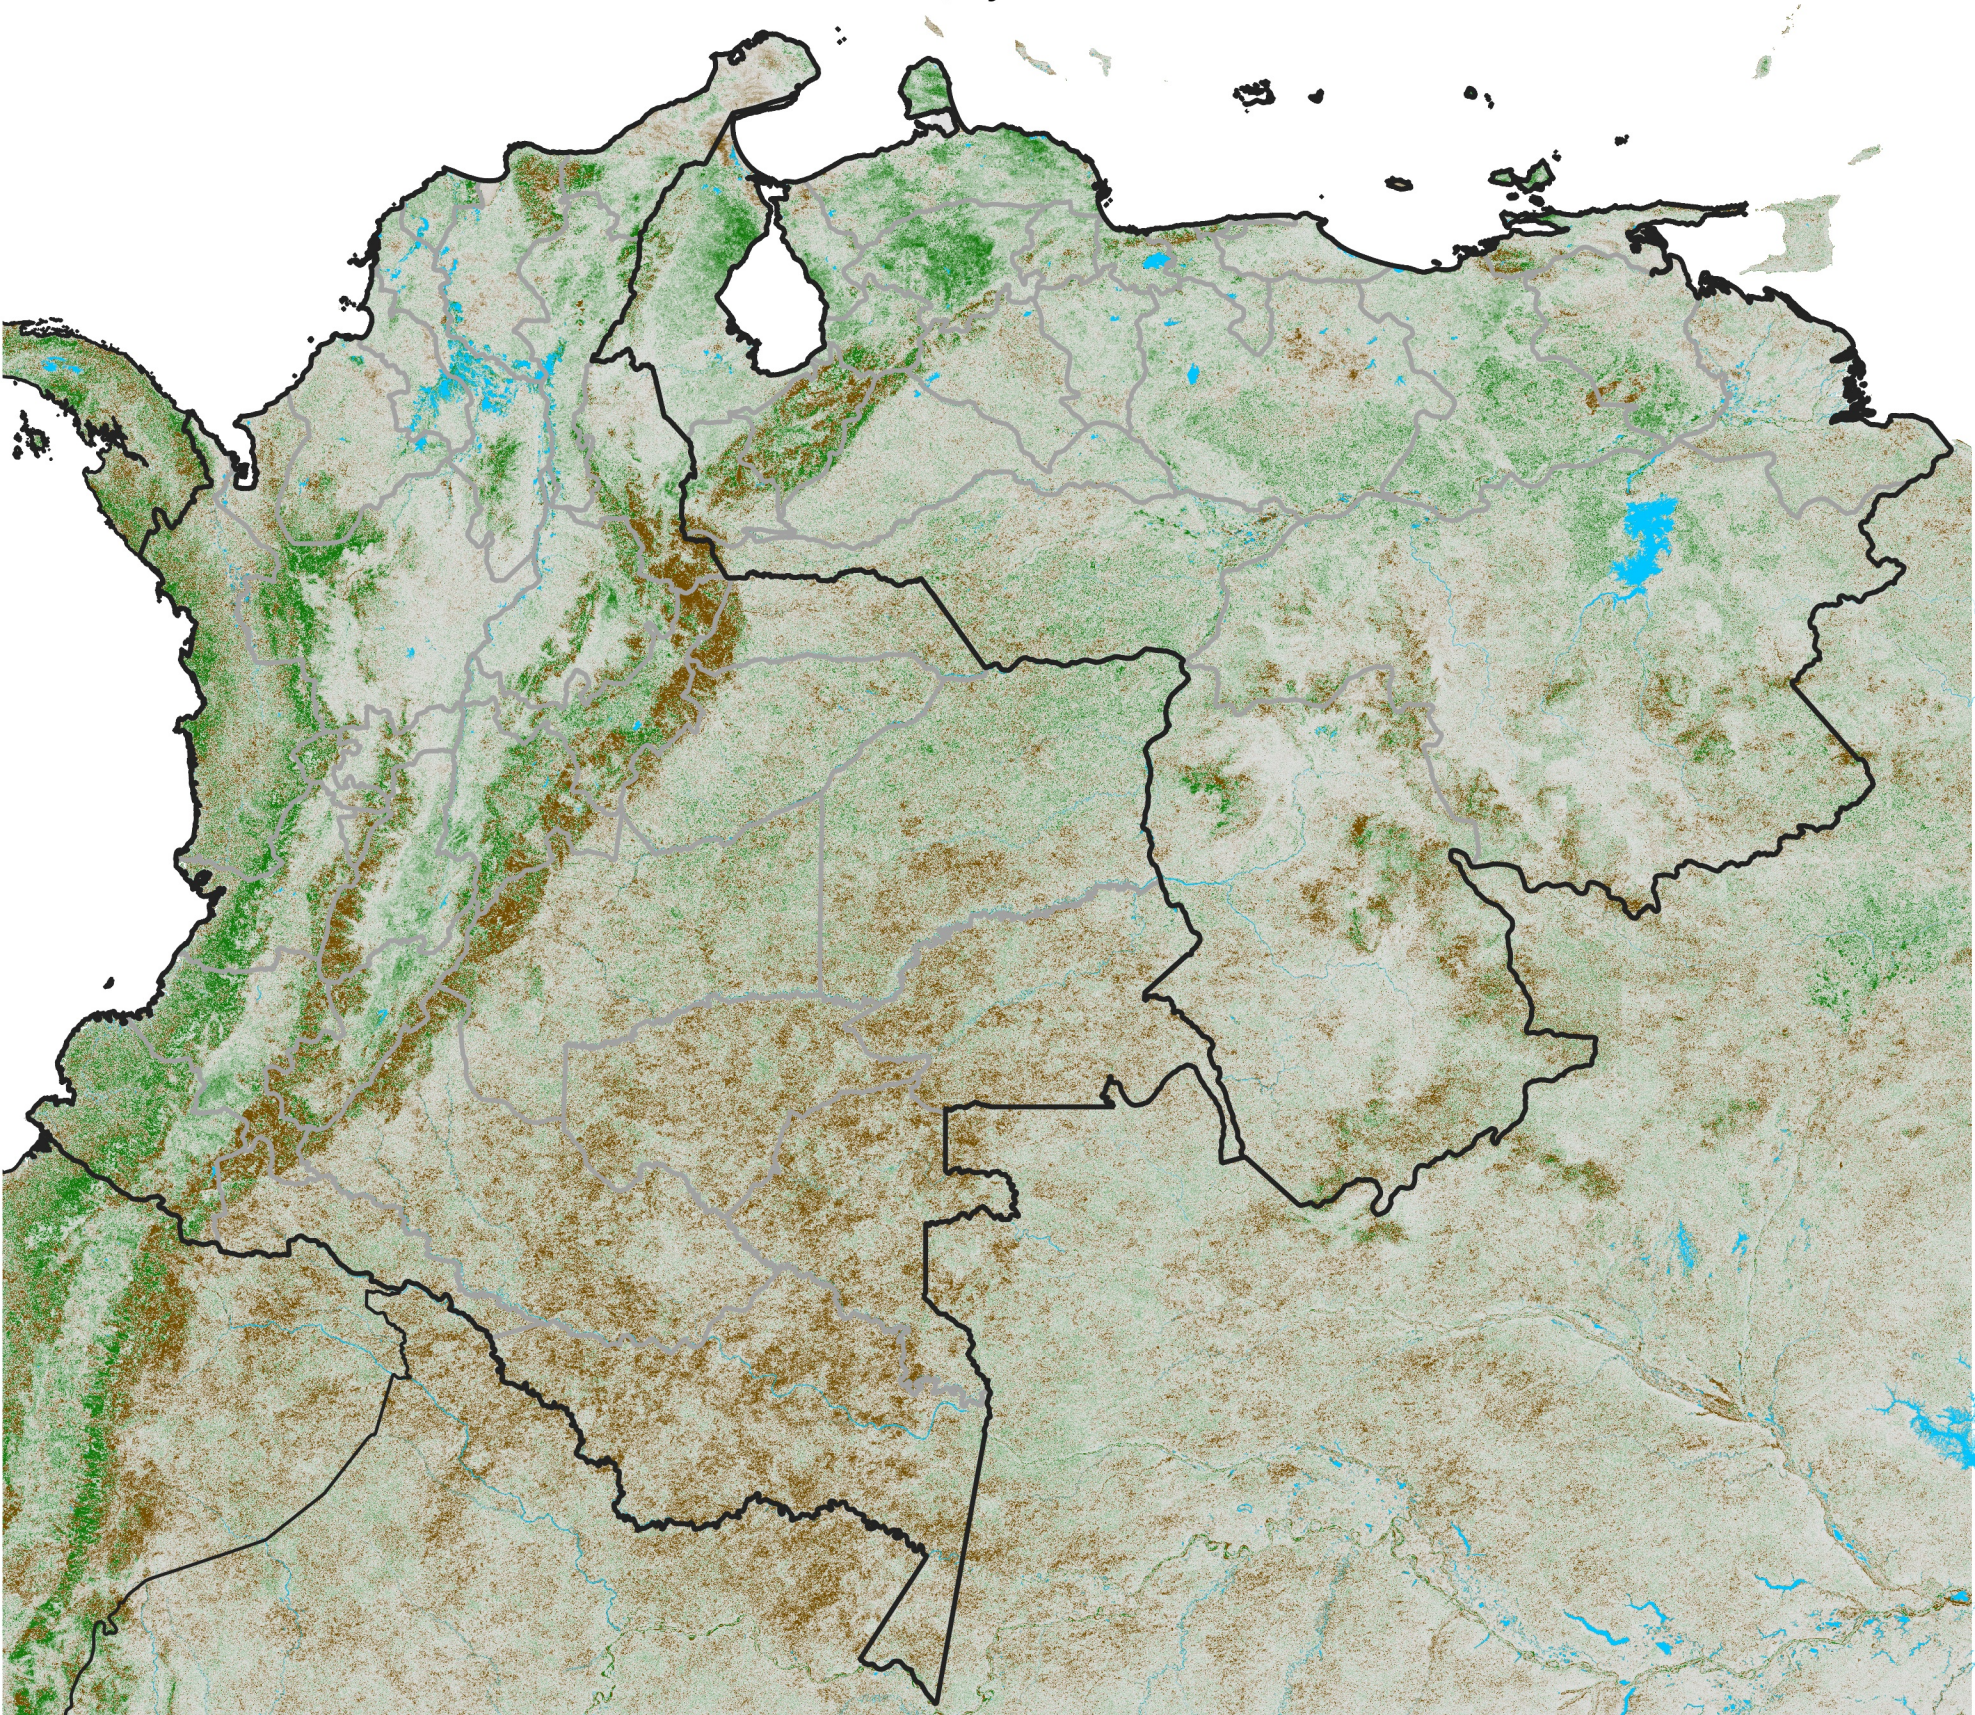

Colombia Venezuela NDVI Anomaly

2021 minus mean (2003 - 2022)

Period 20 / July 11 - 20, 2021

NDVI Anomaly

< -0.3 -0.2 -0.1 -0.05 0.05 0.1 0.2 > 0.3

Negative

No Difference

Positive