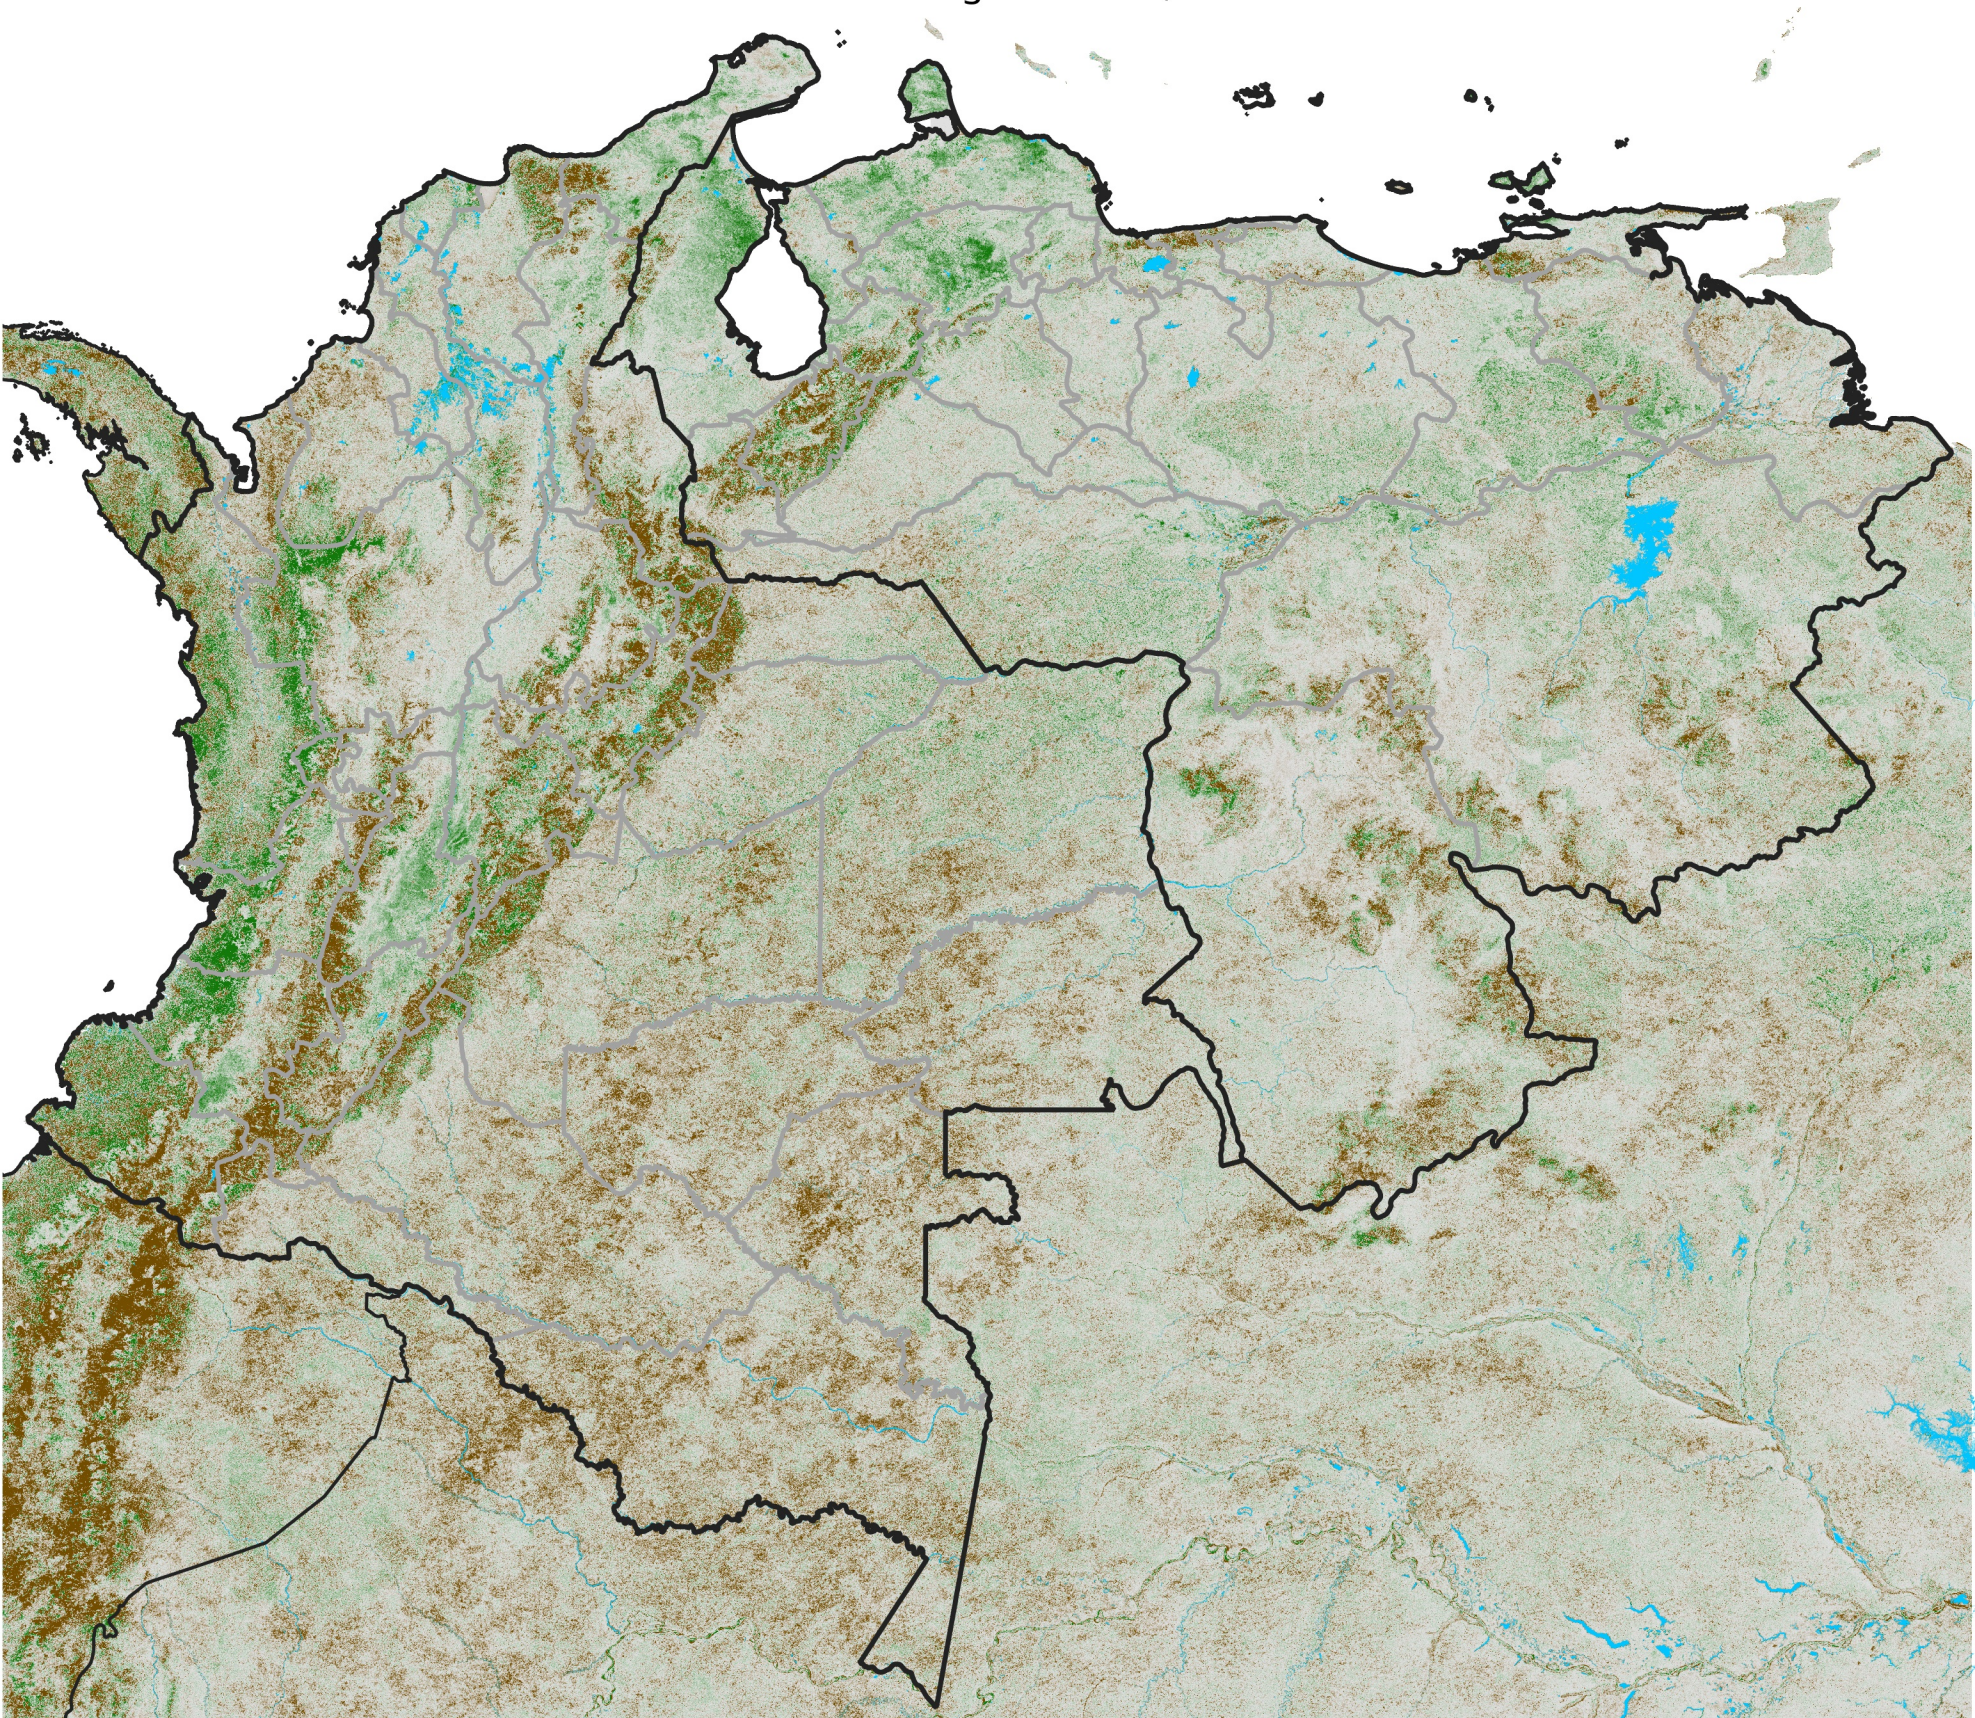

# Colombia Venezuela NDVI Anomaly

2021 minus mean (2003 - 2022)

Period 23 / August 11 - 20, 2021

## NDVI Anomaly

< -0.3   -0.2   -0.1   -0.05   0.05   0.1   0.2   > 0.3

Negative

No Difference

Positive