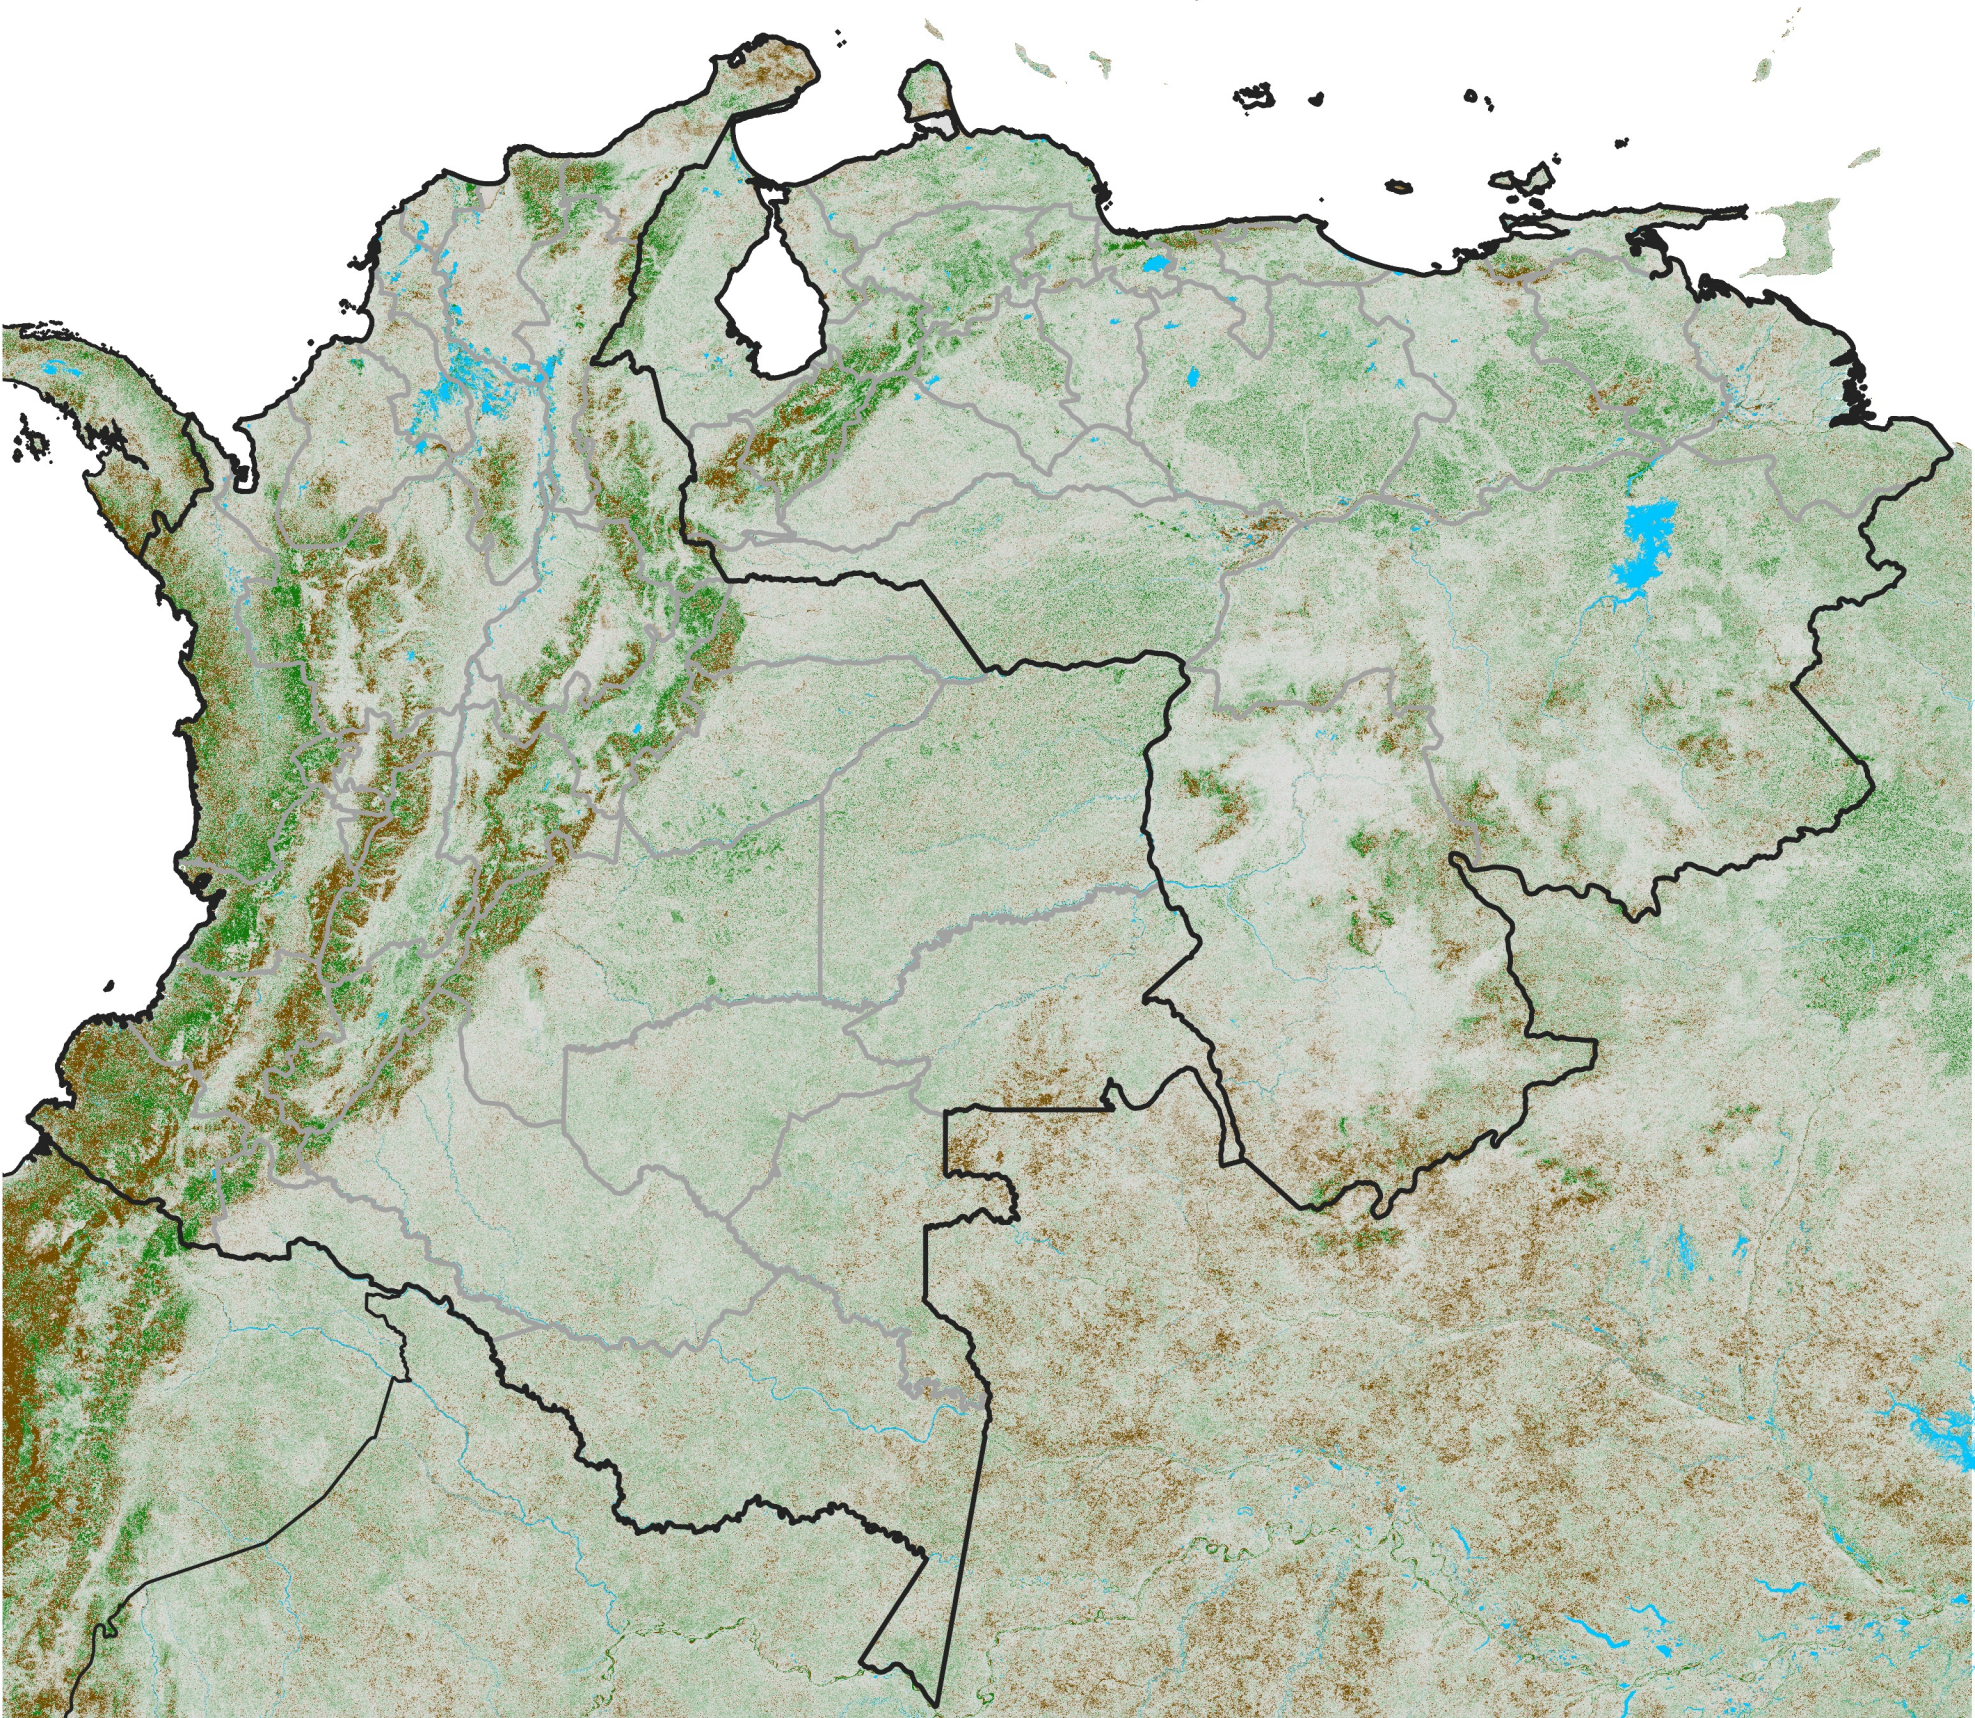

Colombia Venezuela NDVI Anomaly

2021 minus mean (2003 - 2022)
Period 31 / November 01 - 10, 2021

NDVI Anomaly

< -0.3 -0.2 -0.1 -0.05 0.05 0.1 0.2 > 0.3

Negative

No Difference

Positive