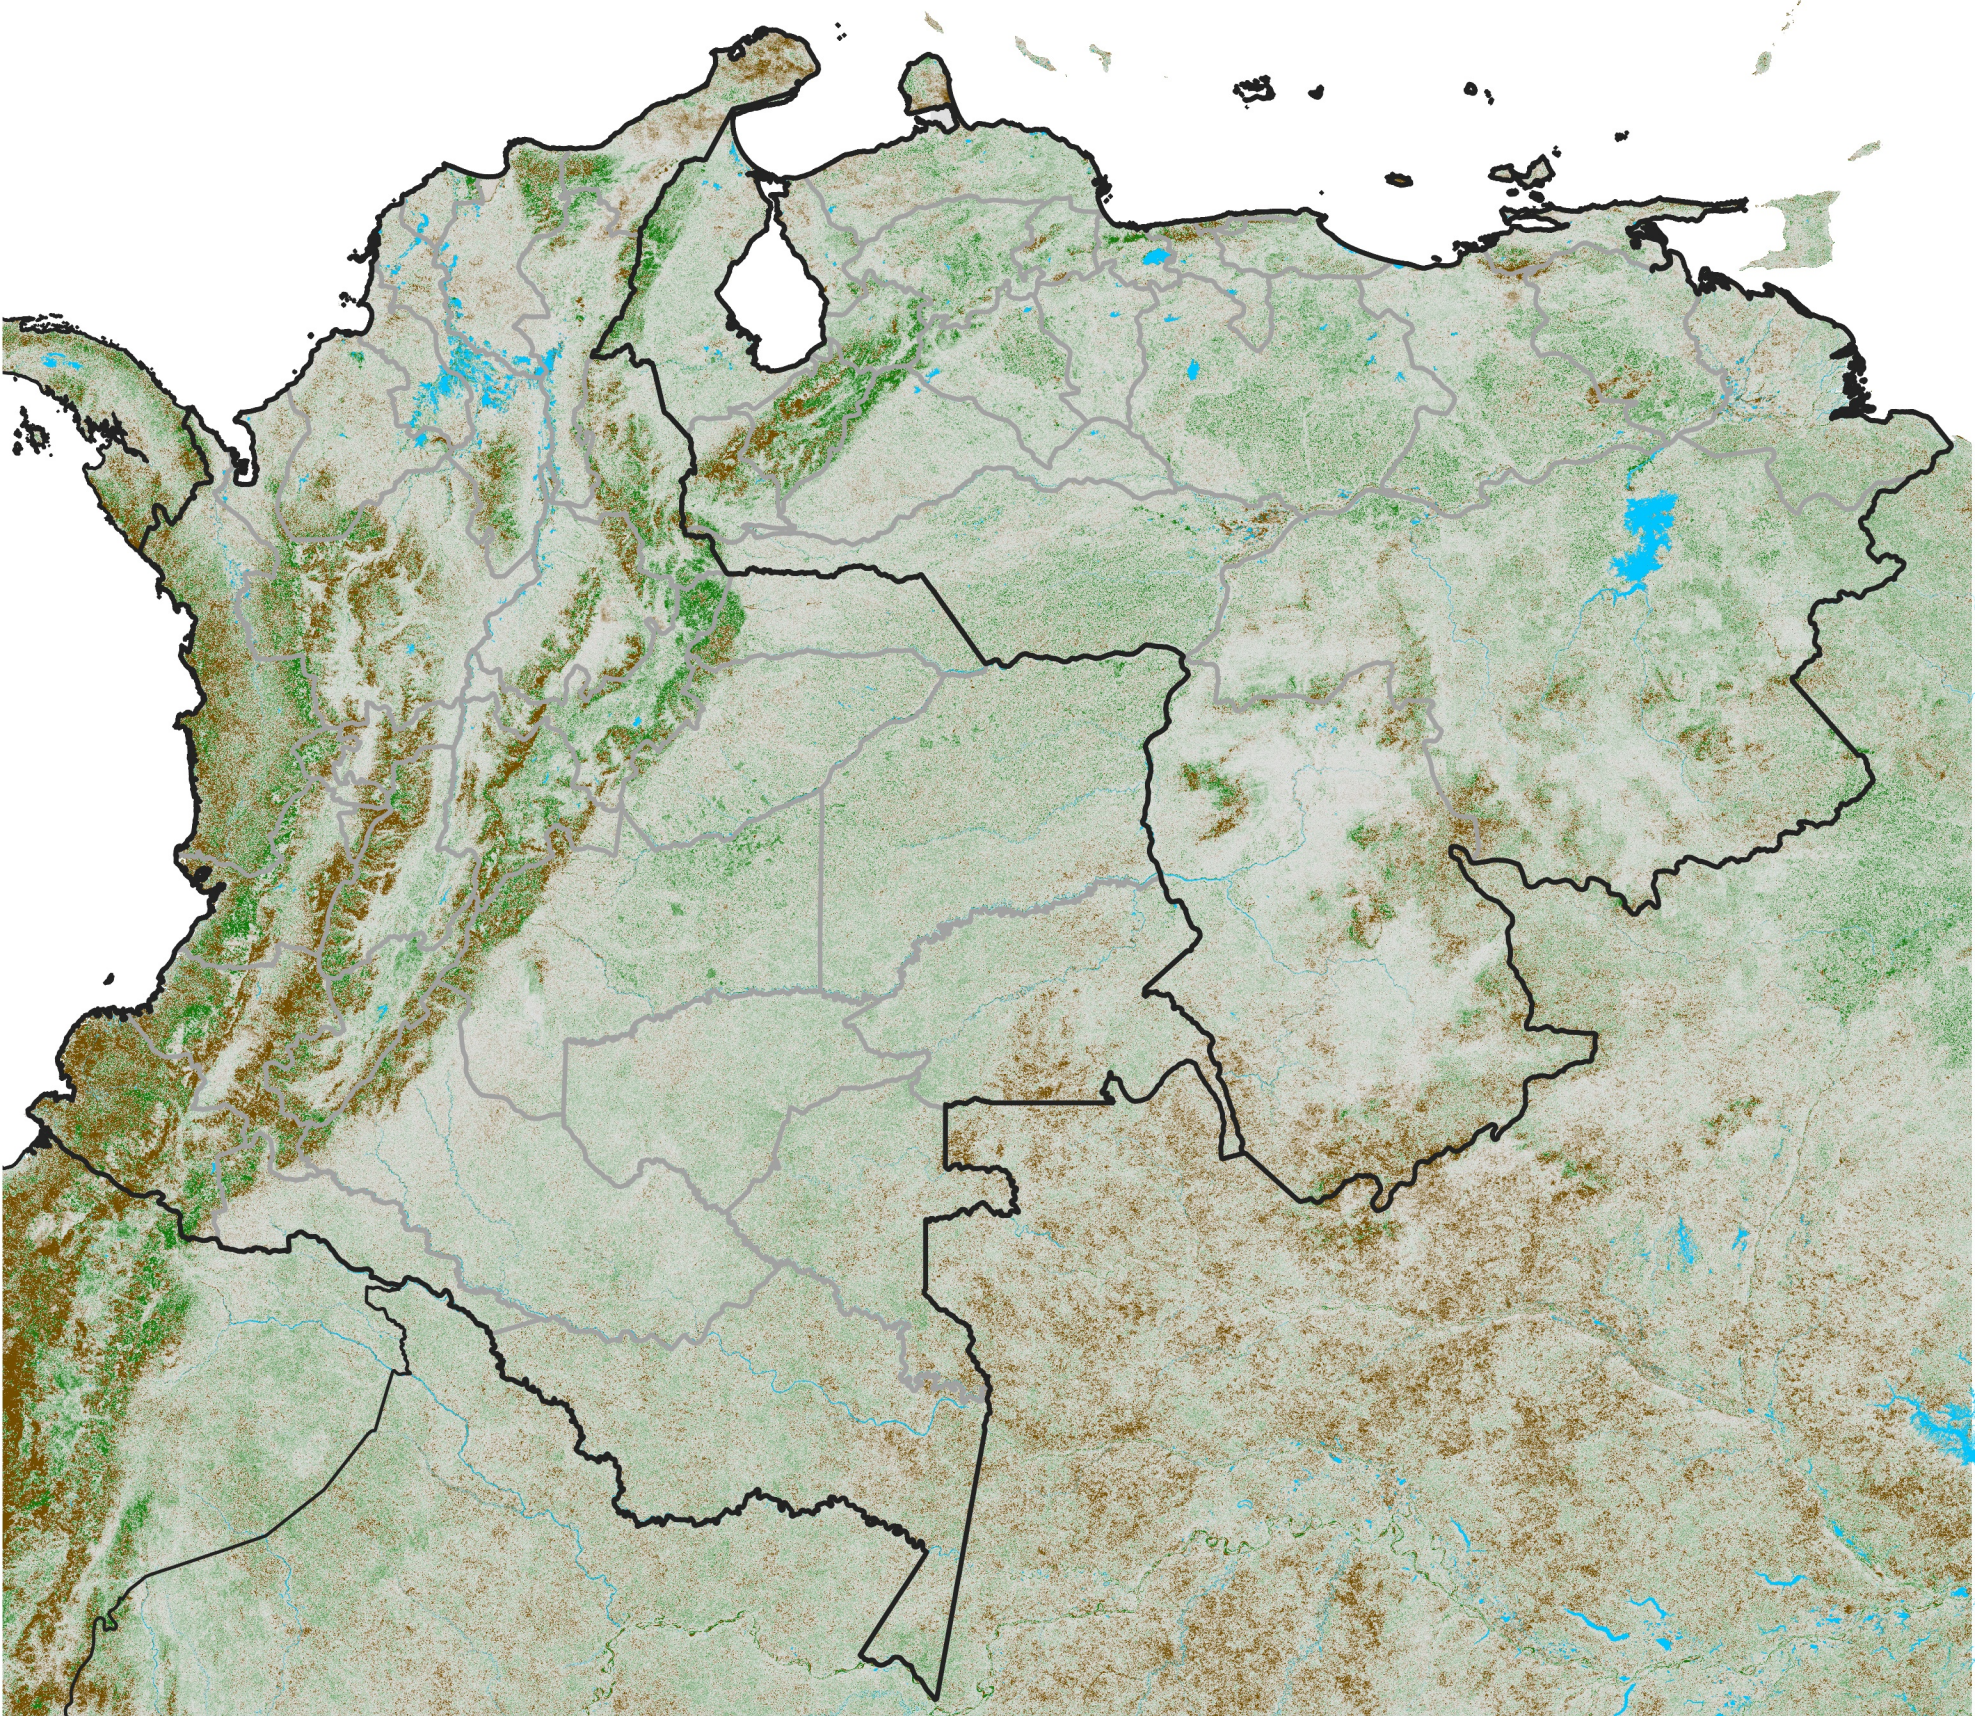

Colombia Venezuela NDVI Anomaly

2021 minus mean (2003 - 2022)
Period 32 / November 11 - 20, 2021

NDVI Anomaly

< -0.3 -0.2 -0.1 -0.05 0.05 0.1 0.2 > 0.3

Negative

No Difference

Positive