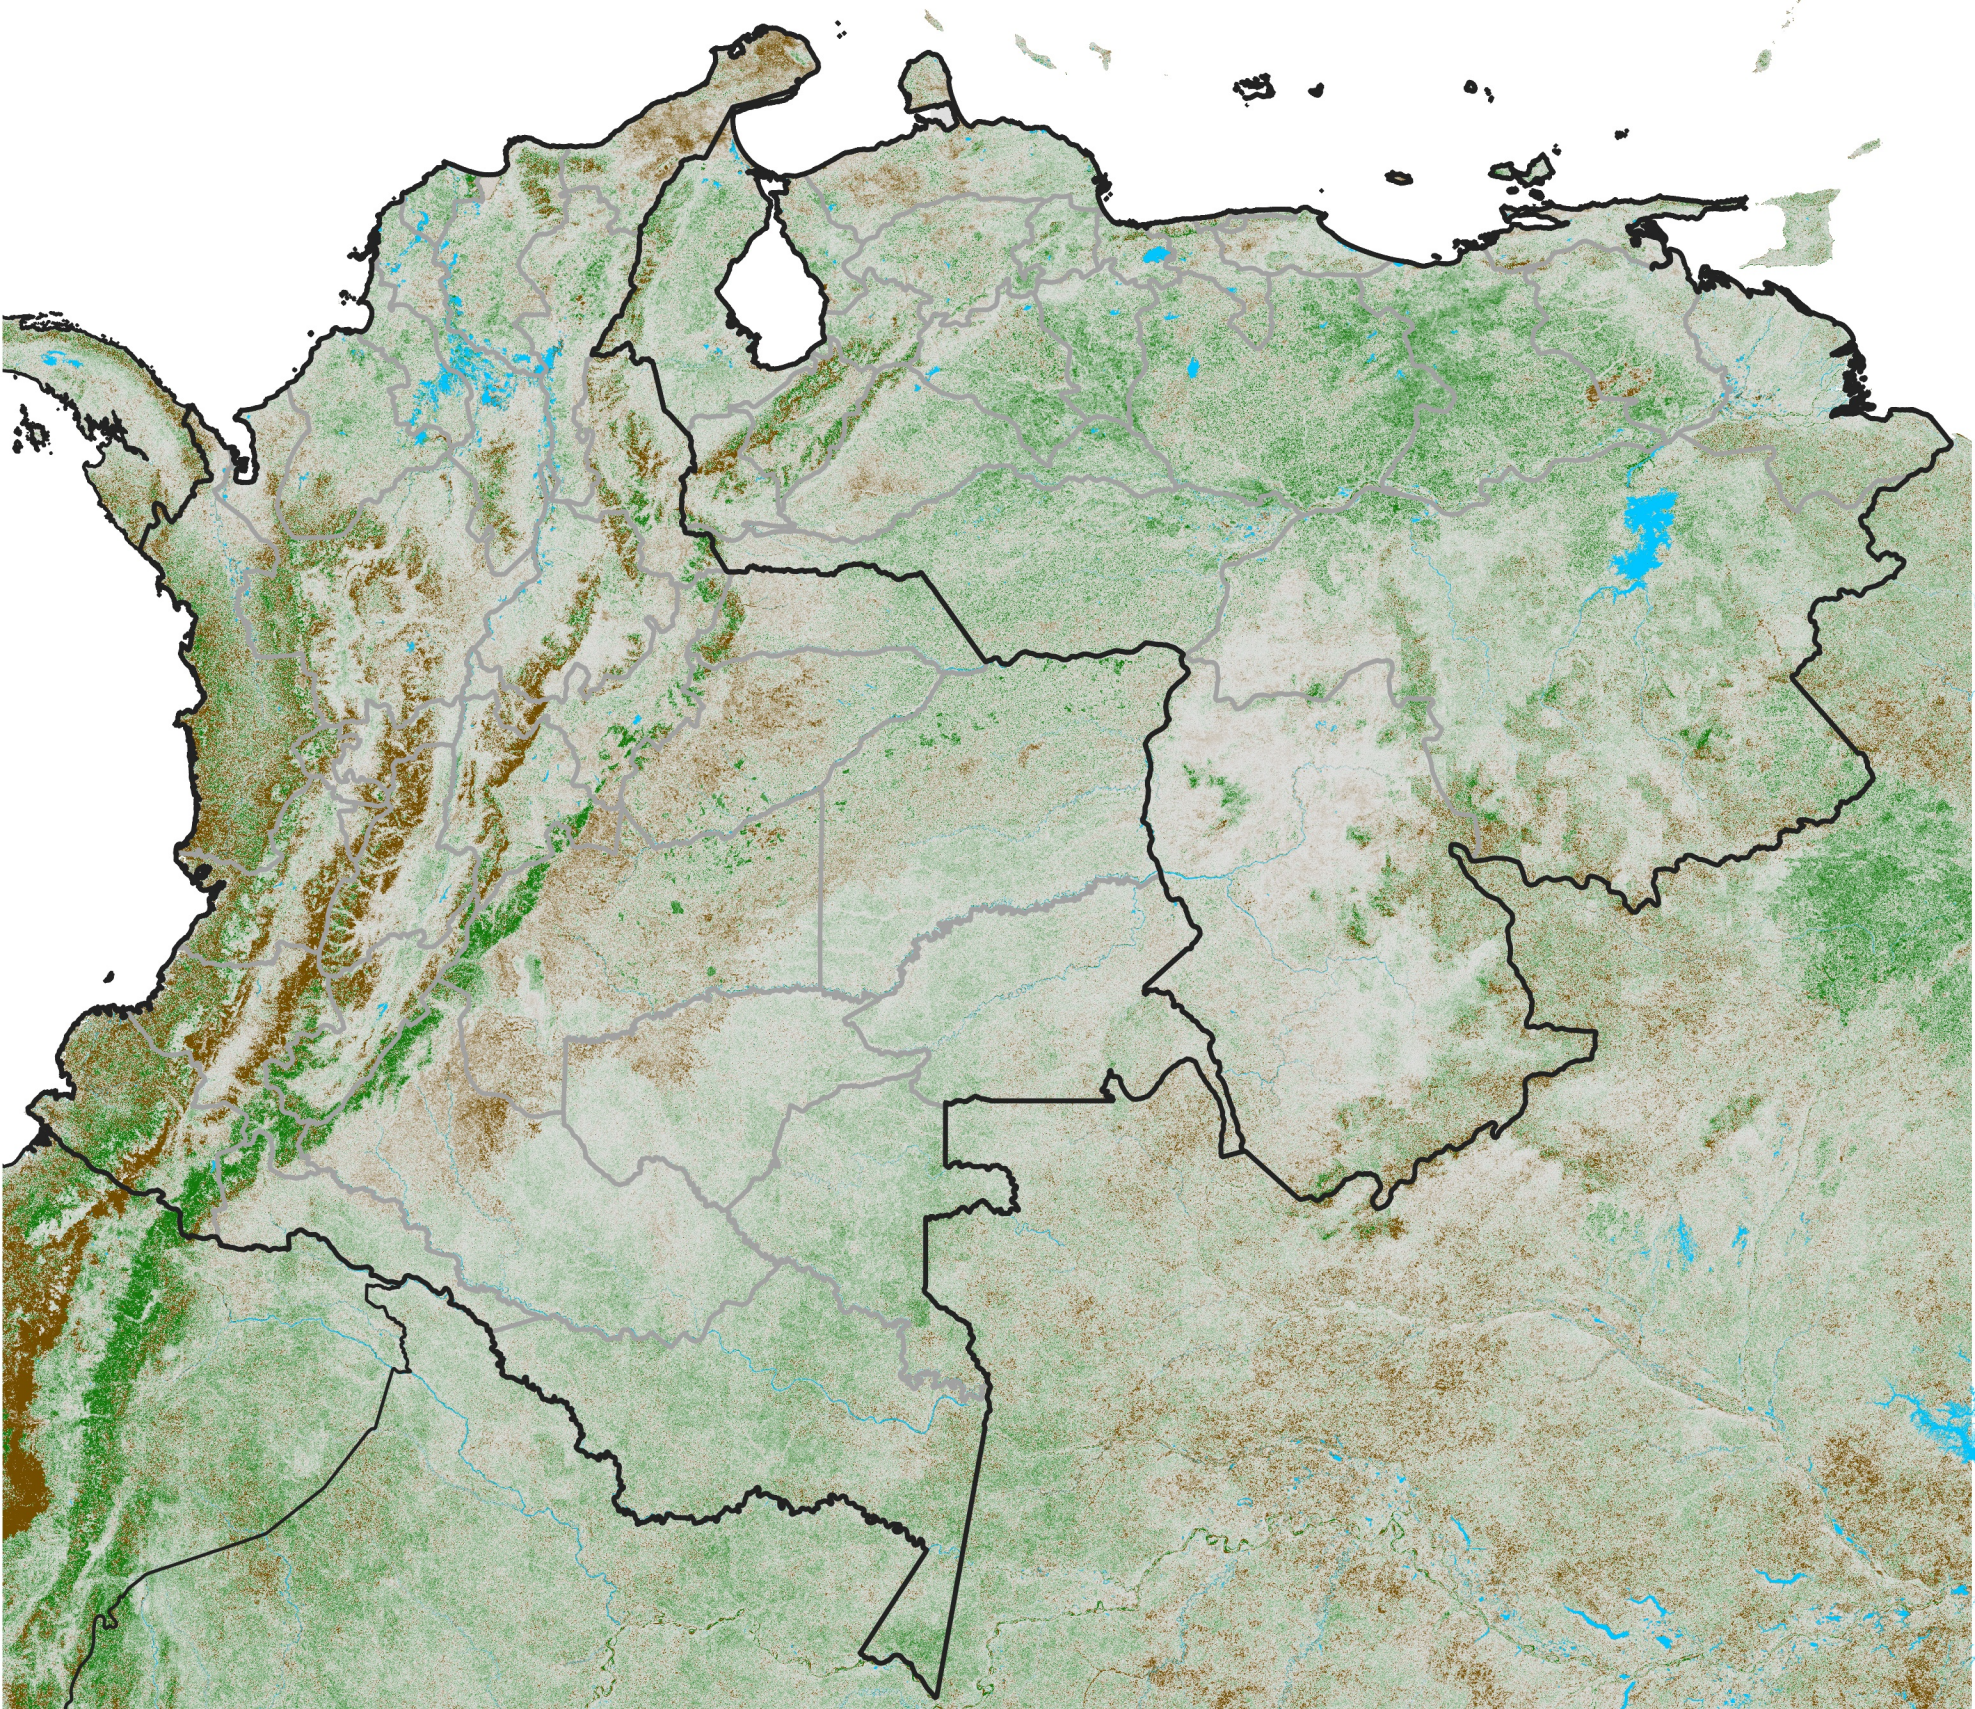

# Colombia Venezuela NDVI Anomaly

2022 minus mean (2003 - 2022)

Period 01 / January 01 - 10, 2022

## NDVI Anomaly

< -0.3   -0.2   -0.1   -0.05   0.05   0.1   0.2   > 0.3

Negative

No Difference

Positive