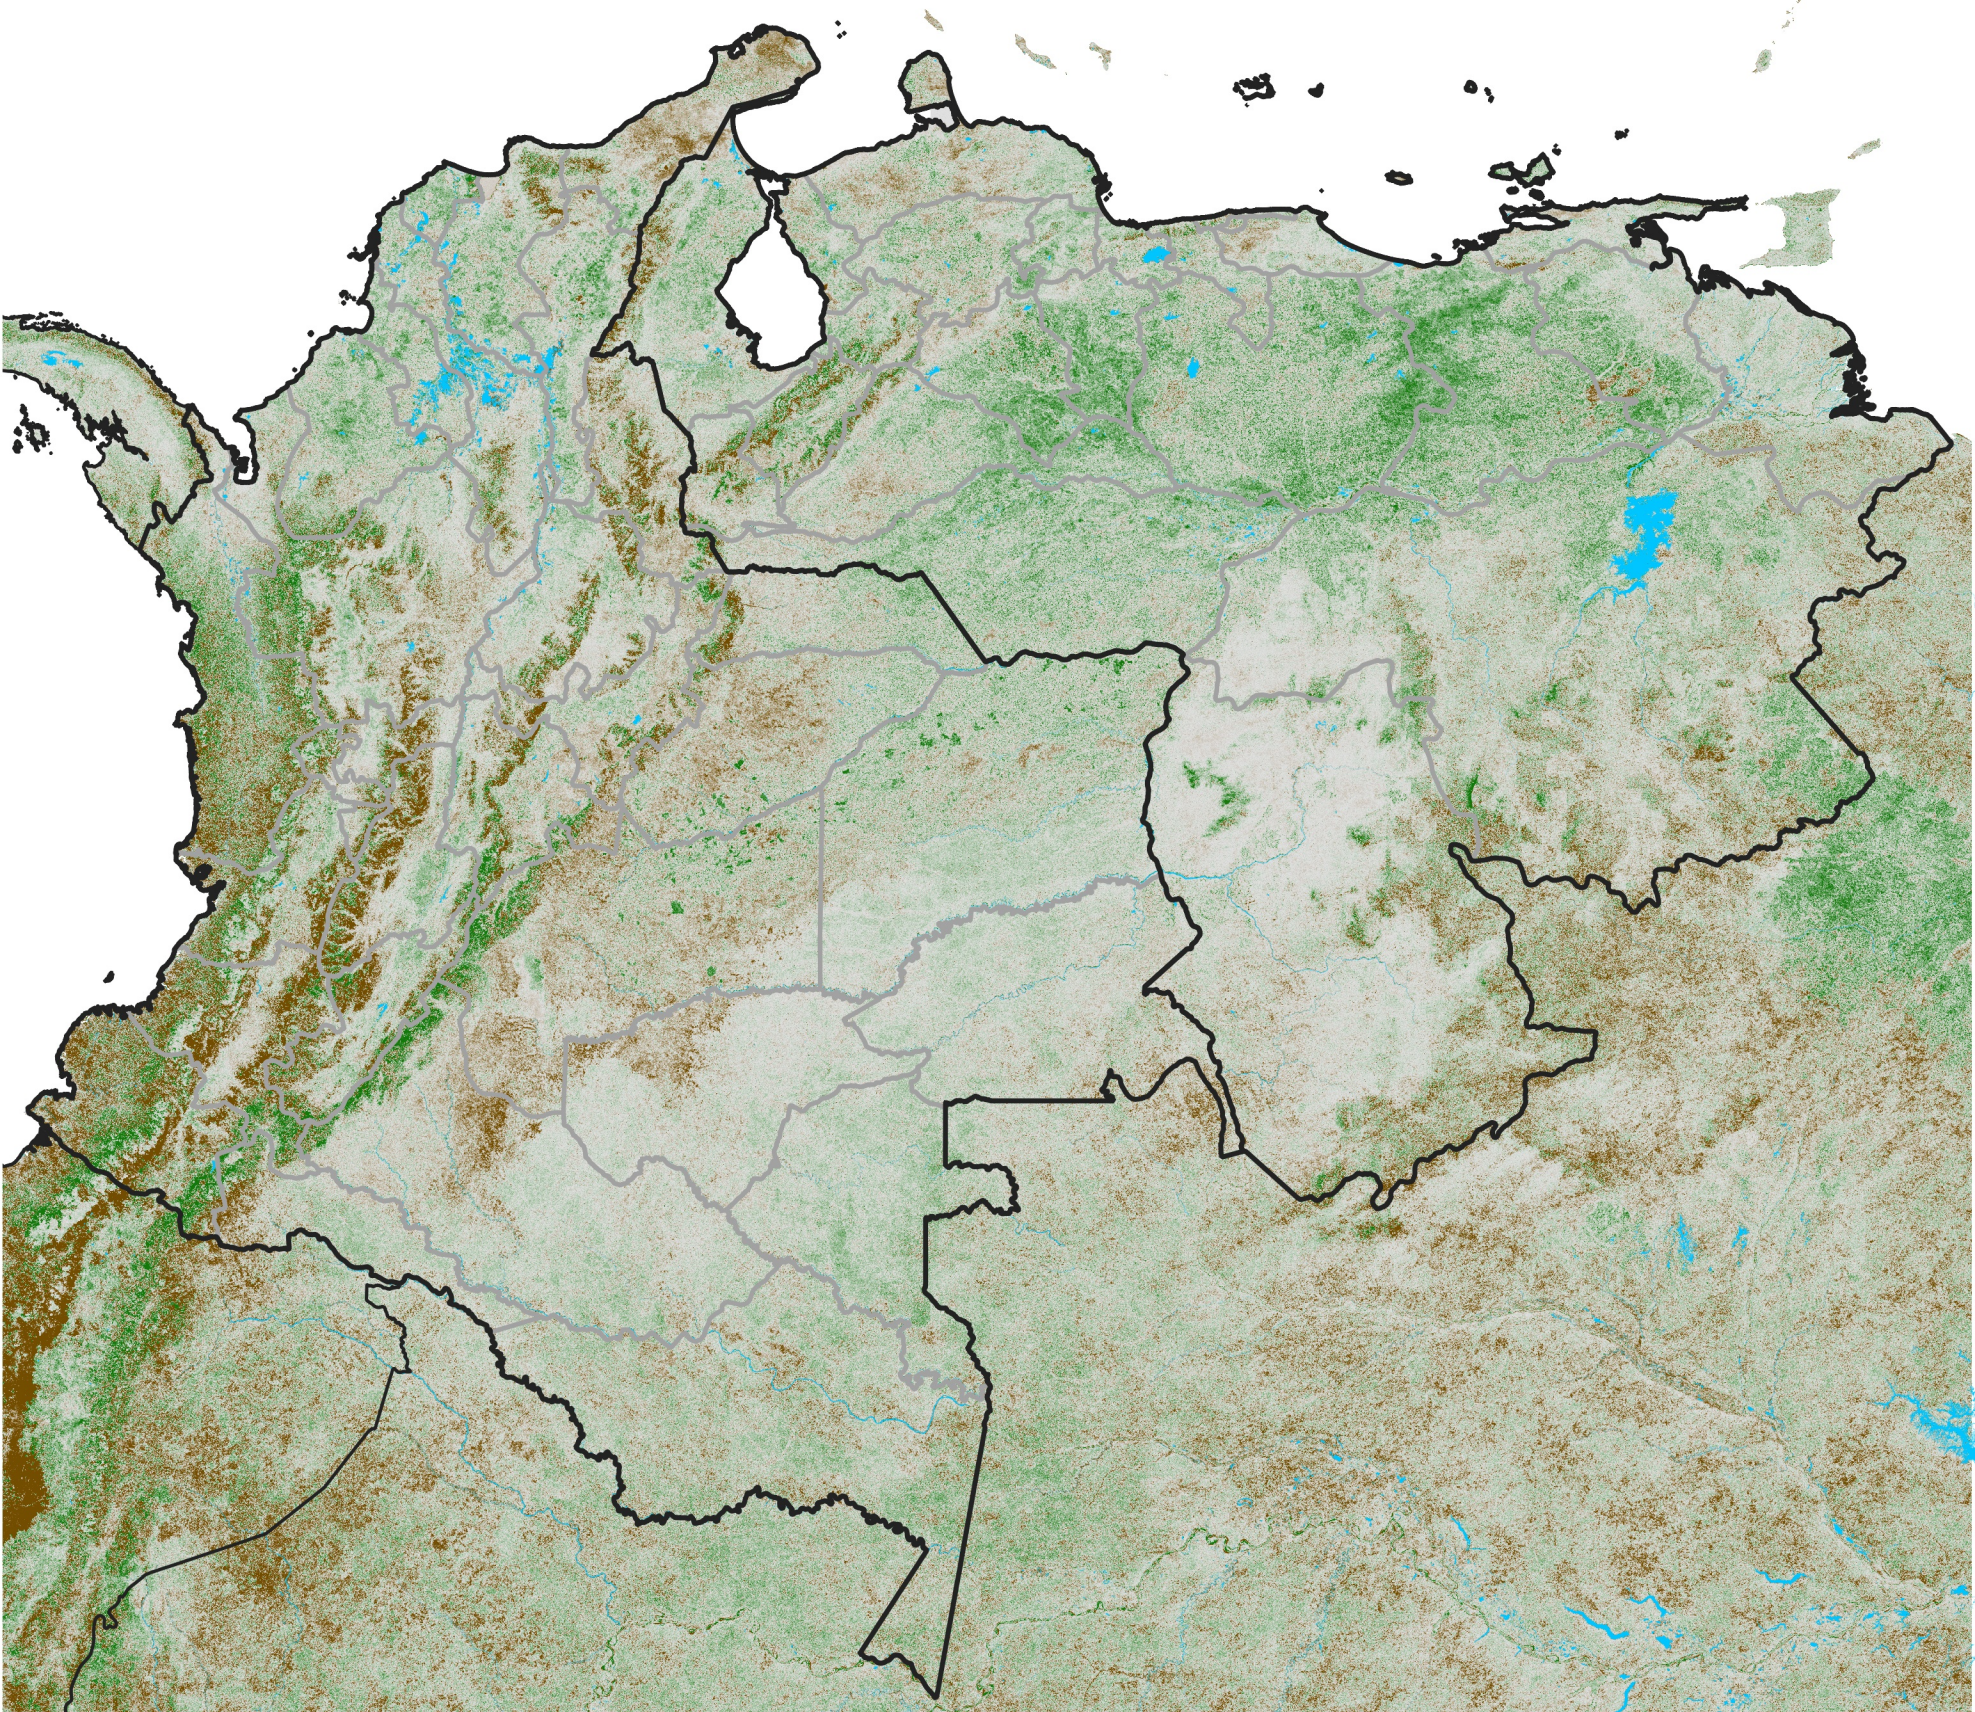

Colombia Venezuela NDVI Anomaly

2022 minus mean (2003 - 2022)

Period 03 / January 21 - 31, 2022

NDVI Anomaly

< -0.3 -0.2 -0.1 -0.05 0.05 0.1 0.2 > 0.3

Negative

No Difference

Positive