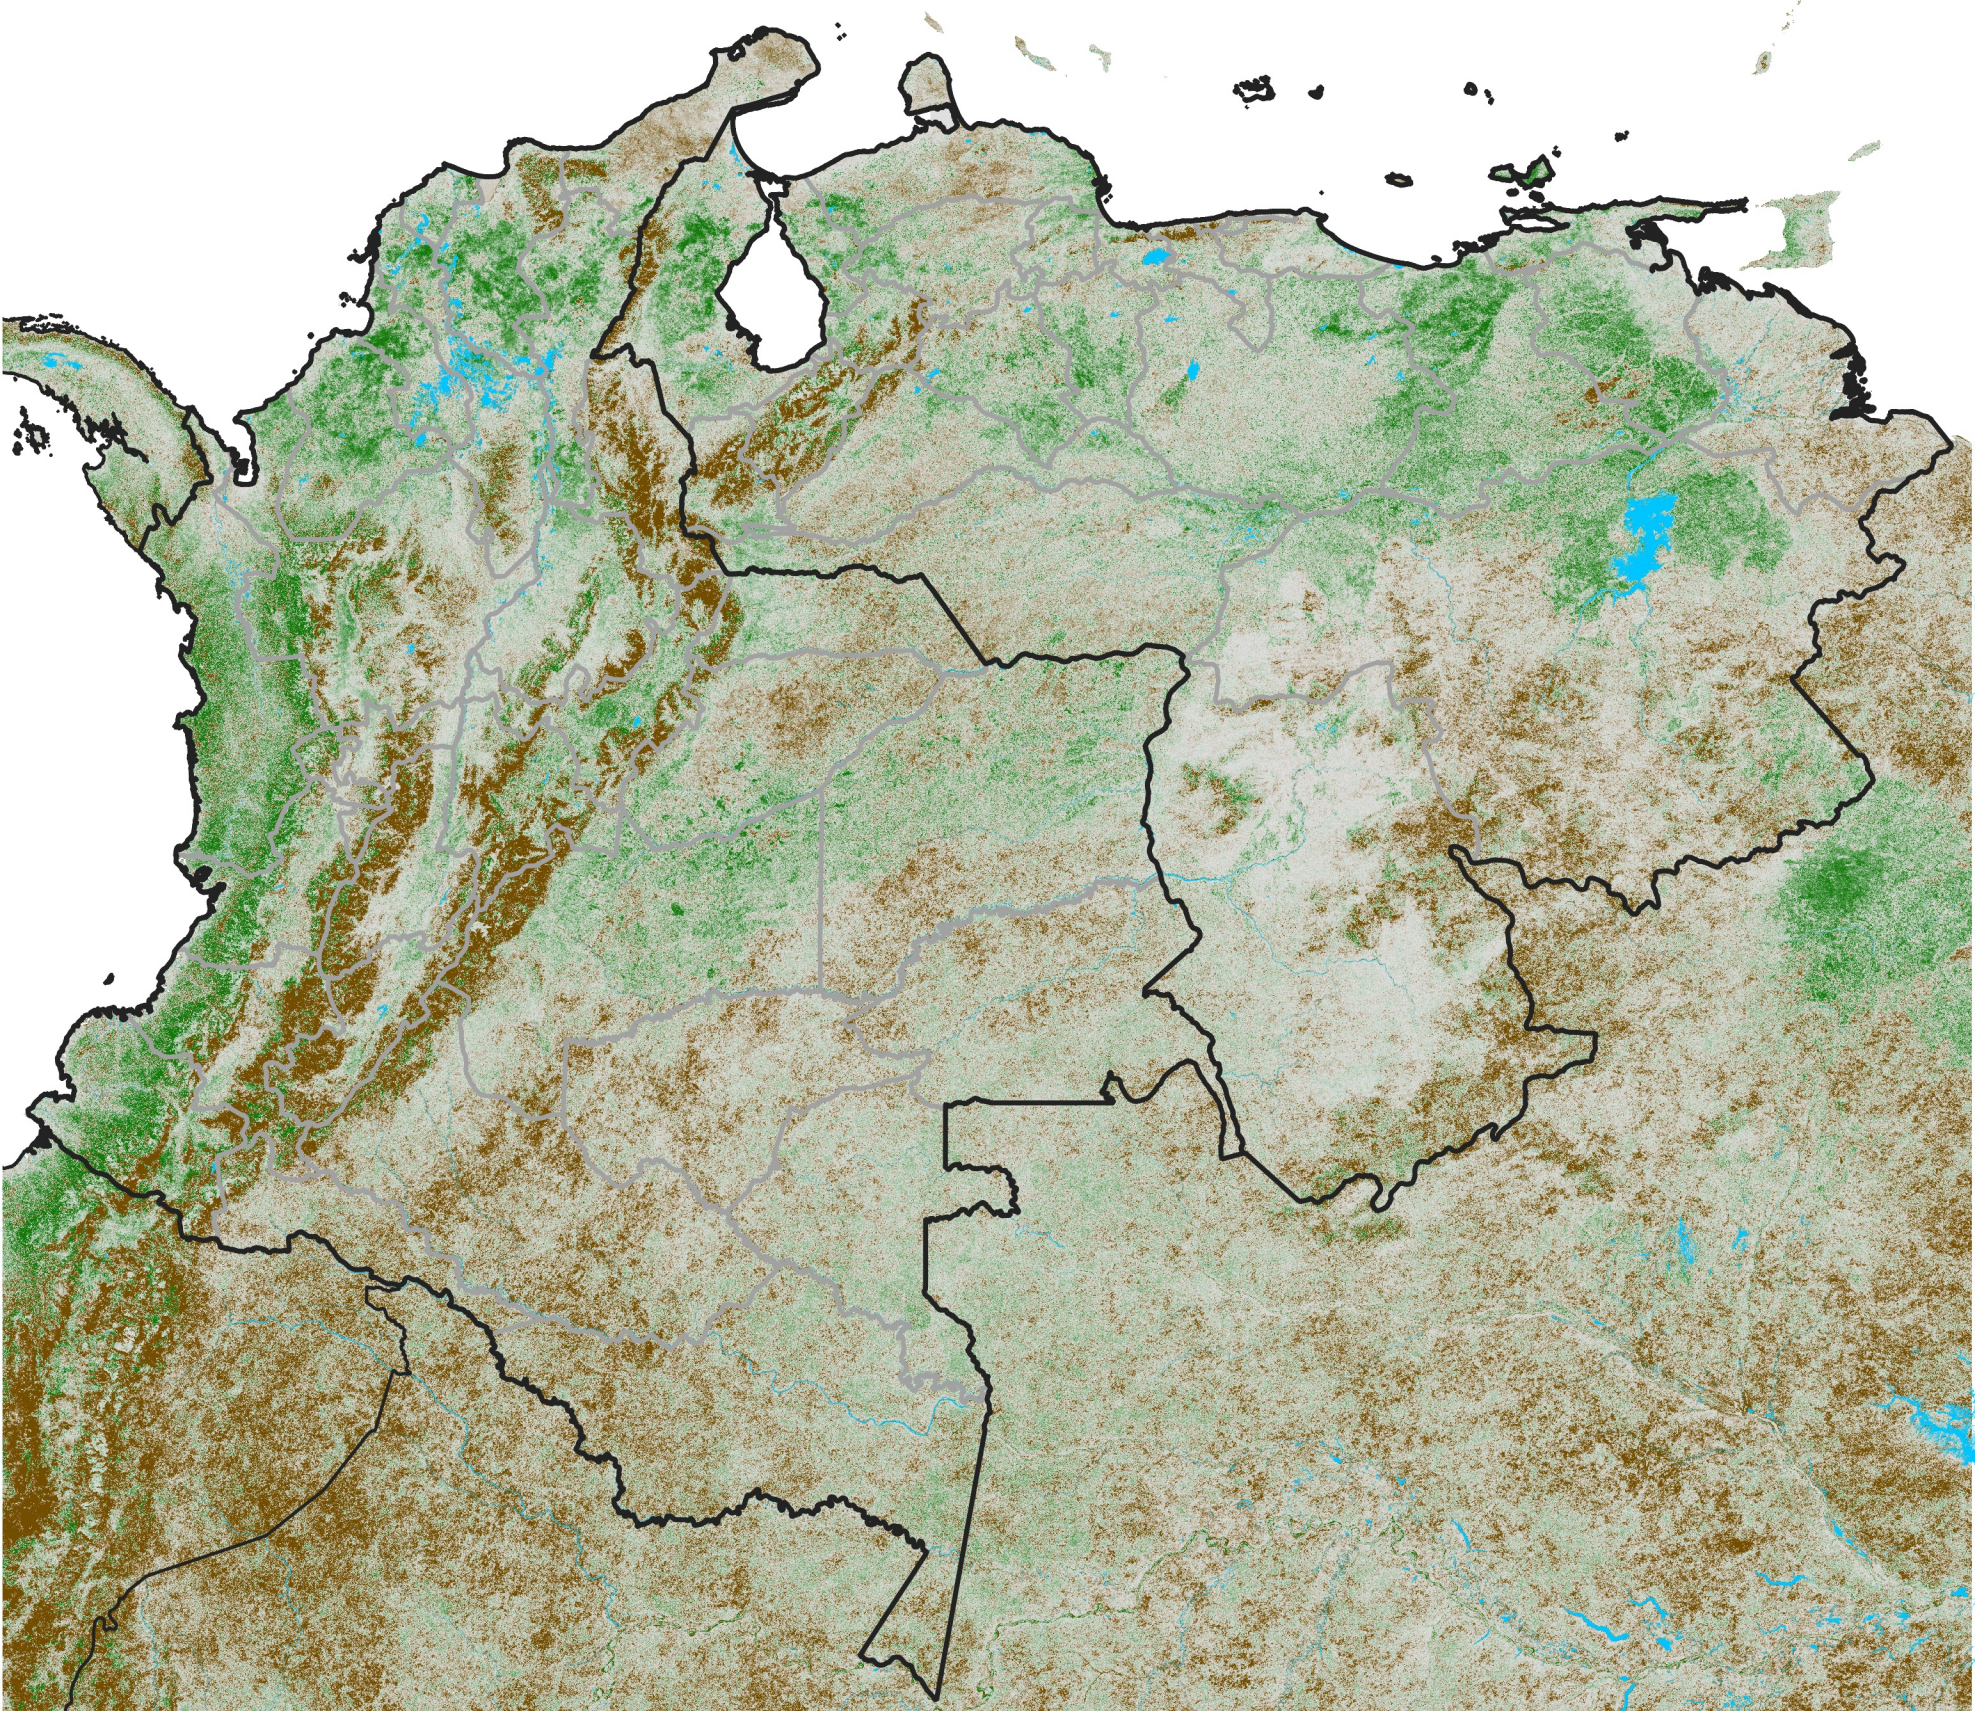

# Colombia Venezuela NDVI Anomaly

2022 minus mean (2003 - 2022)

Period 08 / March 11 - 20, 2022

## NDVI Anomaly

< -0.3   -0.2   -0.1   -0.05   0.05   0.1   0.2   > 0.3

Negative

No Difference

Positive