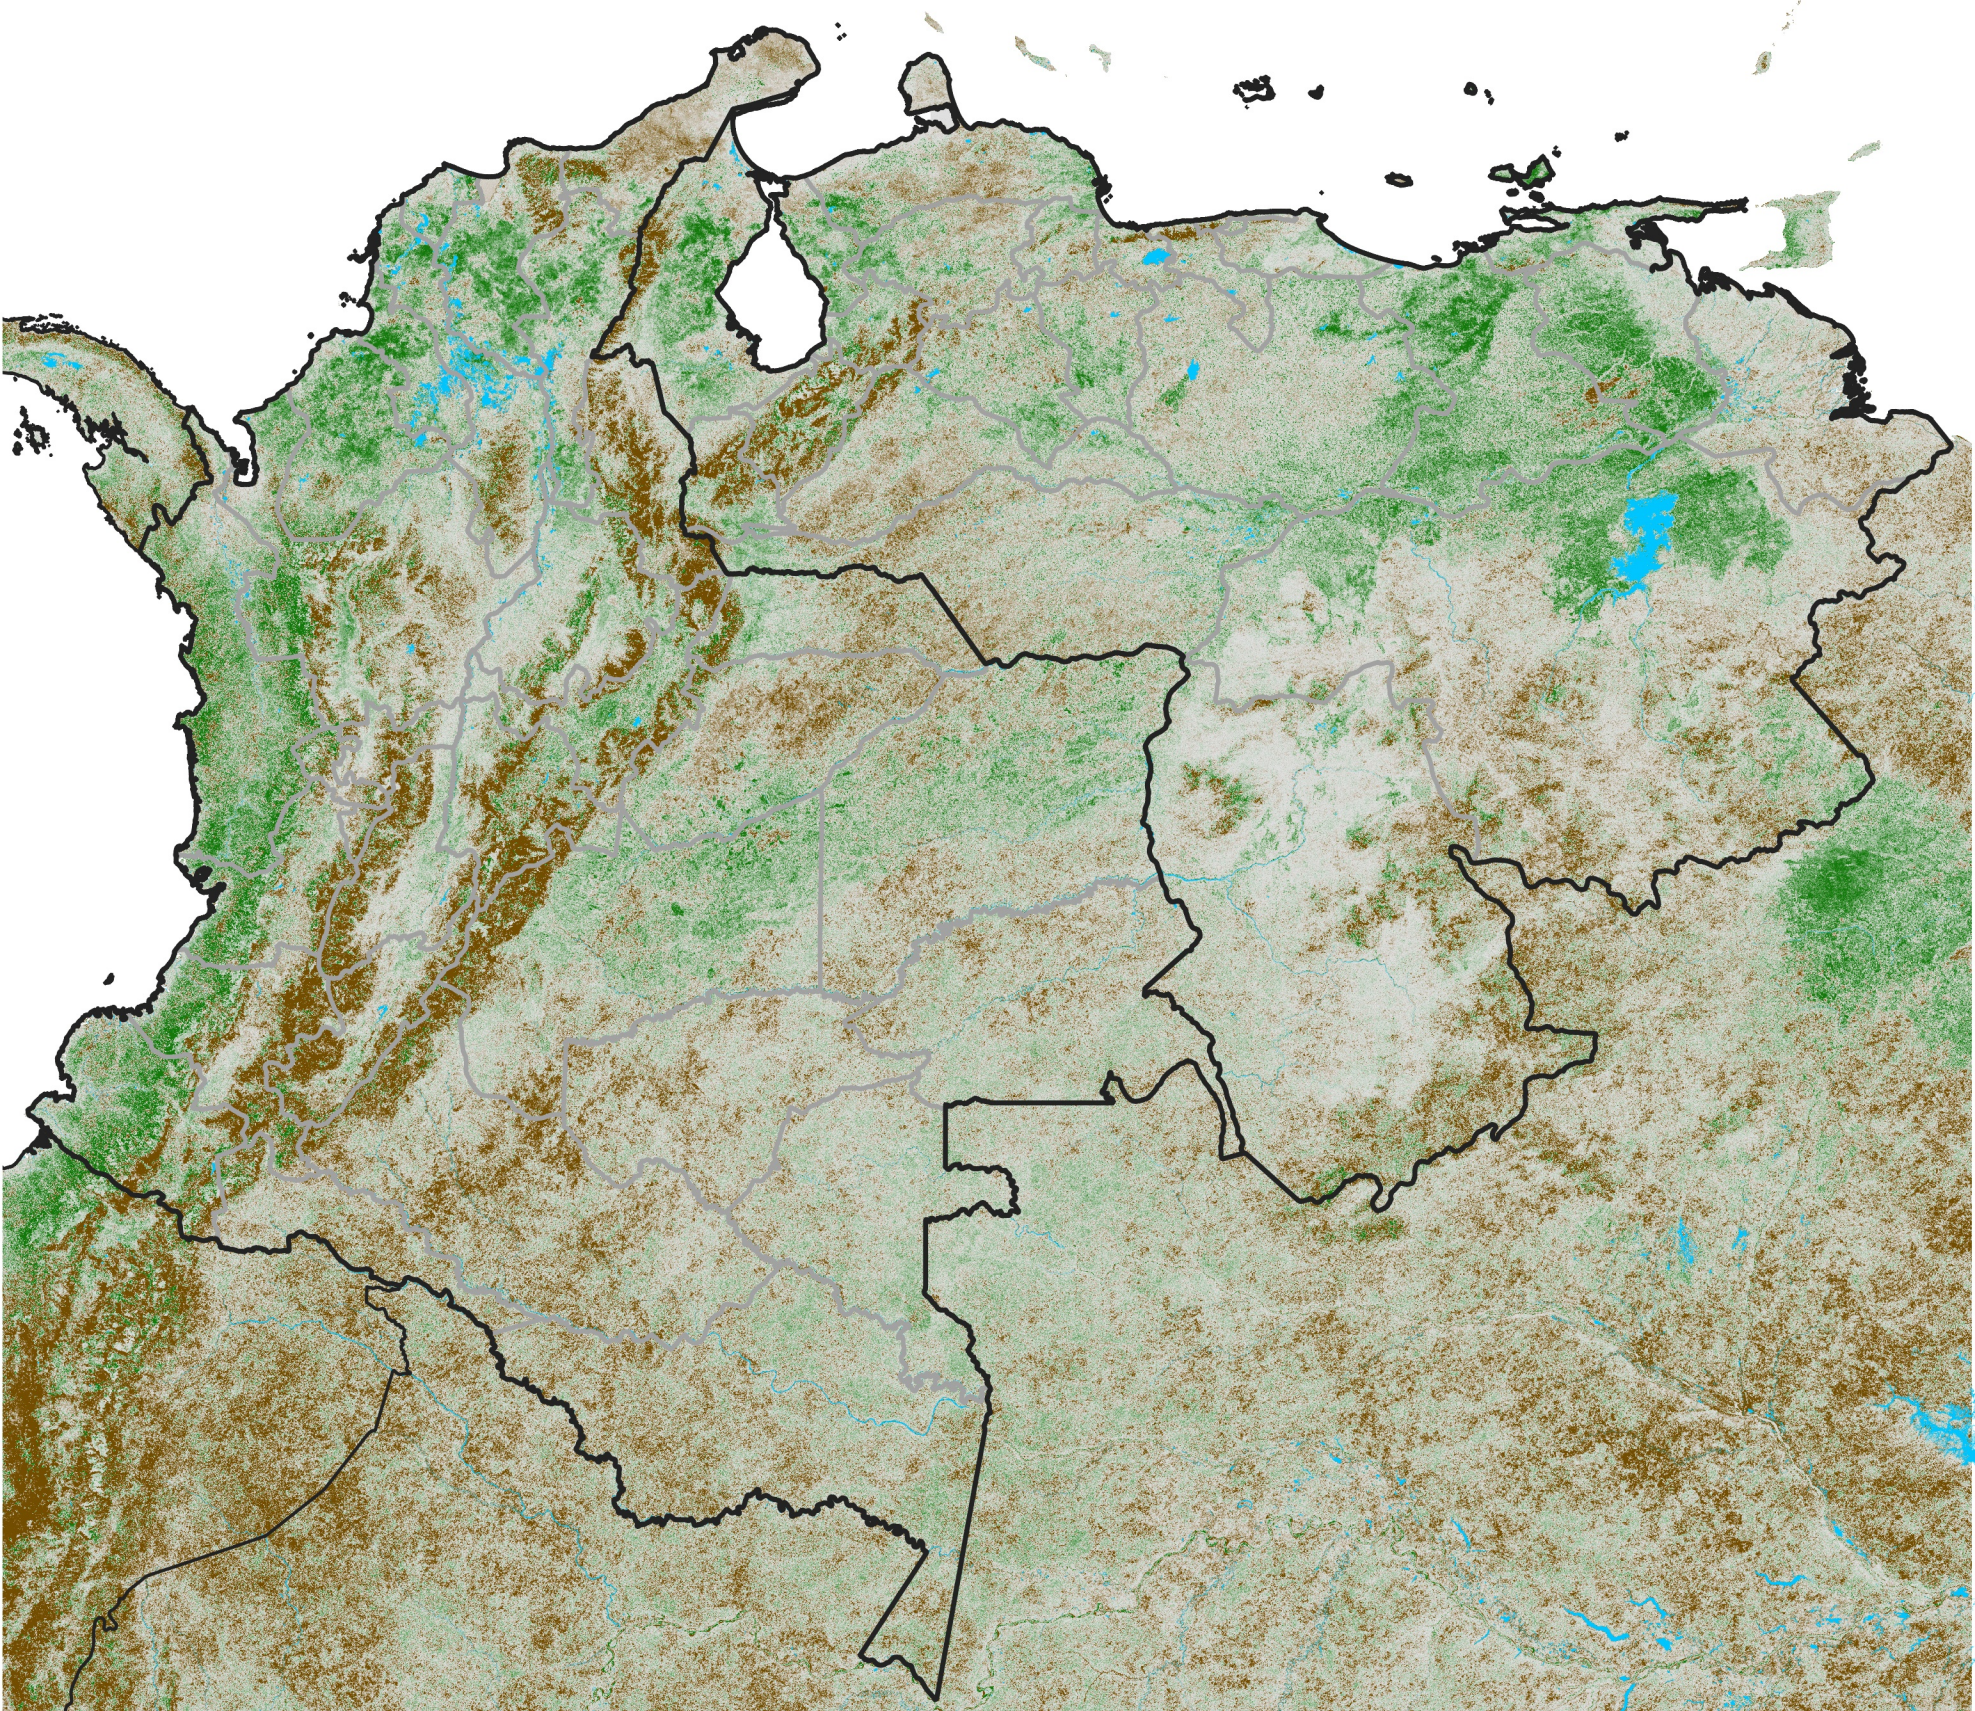

Colombia Venezuela NDVI Anomaly

2022 minus mean (2003 - 2022)

Period 09 / March 21 - 31, 2022

NDVI Anomaly

< -0.3 -0.2 -0.1 -0.05 0.05 0.1 0.2 > 0.3

Negative

No Difference

Positive